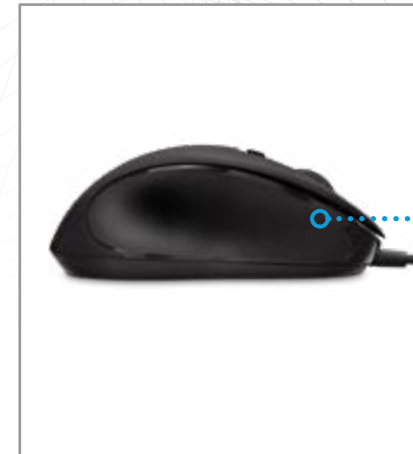

Low profile, Ambidextrous design

Quickly switch Bluetooth channels

MW500

Vertical Ergonomic 6-Button Wireless Optical Mouse

- Vertical design promotes a more natural hand position and the concave thumb rest reduces pressure on the wrist
- Mouse features a soft-touch rubberized finish for a non-slip grip
- Precision optical engine for improved tracking
- Adjust cursor speed with with 800, 1200, & 1600 DPI settings
- 6-Buttons, Forward, Back, DPI, Wheel, Left and Right

Natural vertical position keeps forearm upright

MW400

Ergonomic Wireless Optical Mouse

- 10m range via 2.4GHz wireless technology
- Soft rubber grips on thumb rest helps maintain correct ergonomic hand and wrist position
- 7-Buttons with forward, backward, left, right, wheel, dpi +, dpi - functions
- Adjust dpi sensitivity for smooth and precise tracking: 800, 1200, 1600dpi
- 2-AAA batteries included for out of the box productivity

Ergonomic vertical design to relieve wrist pressure

Soft touch finish

MU300/MW300

Professional USB Optical Mouse

- Contoured ambidextrous mouse with soft rubber grips for user comfort
- 6-Buttons with forward and backward buttons for web browsing
- 1.8m (6ft) USB cable for dependable wired connection
- 2-adjustable dpi settings 1000 & 1600dpi

Ambidextrous design. Use with either left or right hand.

Compact design to take on the go

MU200

Low Profile USB Optical Mouse

- Comfortable, low profile design
- Optical sensors provide precise and swift cursor movement
- 4-Button with 2 adjustable dpi settings 1000 & 1600dpi
- Plug and Play confidence with USB wired connection reliability
- Ambidextrous design for comfort in either hand