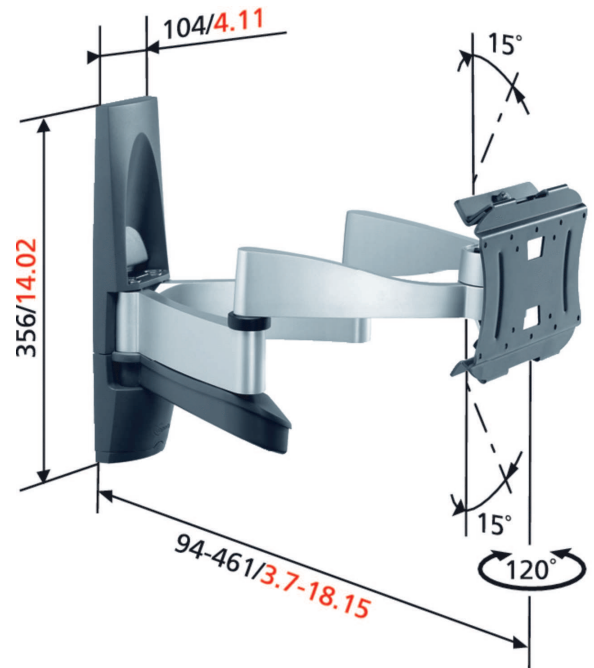

EFW 6245 PLUS LED LCD wall support

- Screen size (Min. - Max.): 23 - 37 " / 58 - 94 cm
- Max. weight: 35 kg / 77 lbs
- Tilt: 30 °
- Turn: 120 °
- Min. distance to the wall (mm): 94 mm
- VESA mounting holes: 100x100mm up to 100x100mm, 200x100mm up to 200x100mm, 200x200mm up to 200x200mm
- Guarantee: Life time
- Available colours: Silver/Anthracite

The EFW 6245 PLUS optimally adjustable wall support is suitable for TVs up to 37", and features tilt, turn and reach.

EFW 6245 PLUS LED LCD wall support

Flexibility and freedom of movement are the key benefits of the EFW 6245 PLUS as you can tilt and turn your screen any way you want for an optimal viewing experience. Don't worry about damaging your screen or wall either, as the EFW 6245 PLUS features Vogel's unique Screen Protection System (SPSTM) to protect both screen and wall.

Features

- Pre-assembled - install in just 3 easy steps
- Tilt, turn and reach functions guarantee optimal viewing position
- Unique Screen Protection System (SPS™) which protects both screen and wall
- Universal - complies with VESA MIS-D, 100, C, VESA MIS-D, 75, C and VESA MIS-E, C, VESA200x200

Logistic information

- Packaging size: 592x386x106 mm
- Max. weight: 7 kg / 15 lbs
- EAN Code: 8712285322846