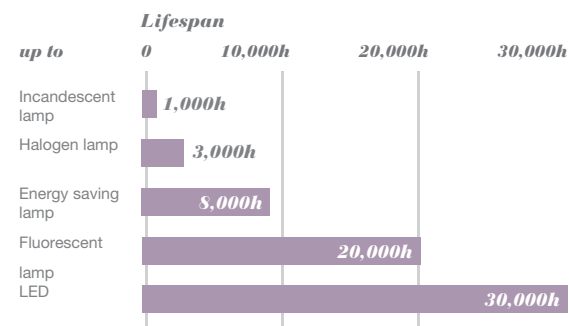

3. LED (Light Emitting Diodes)

LEDs (Light diodes) are semi-conductor diodes that work on the principle of electroluminescence. Research aimed at promoting efficiency and the development of white LEDs has made it possible to use light diodes for illumination.

LEDs are based on semi-conductor connections that convert electricity directly into light. In terms of their size, efficiency, durability and lifespan, light diodes represent an improvement over conventional incandescent lamps in the same way that semi-conductor diodes are superior to the diode vacuum tube. They are set to change lighting technology in the same way that semi-conductor technology has changed electronics.

In the future, WOFI LEUCHTEN will use LEDs to produce lamps that are completely new in terms of design, lighting effect, control and other properties. It is possible to make two or three dimensional flat or linear lamps in every conceivable shape that give off directional light. Every LED emits directional light and the light colour can be adjusted by means of colour LEDs. The colour rendering of LED light can be combined through several areas of the spectrum to meet class 1A values.

Light output (lm / W)