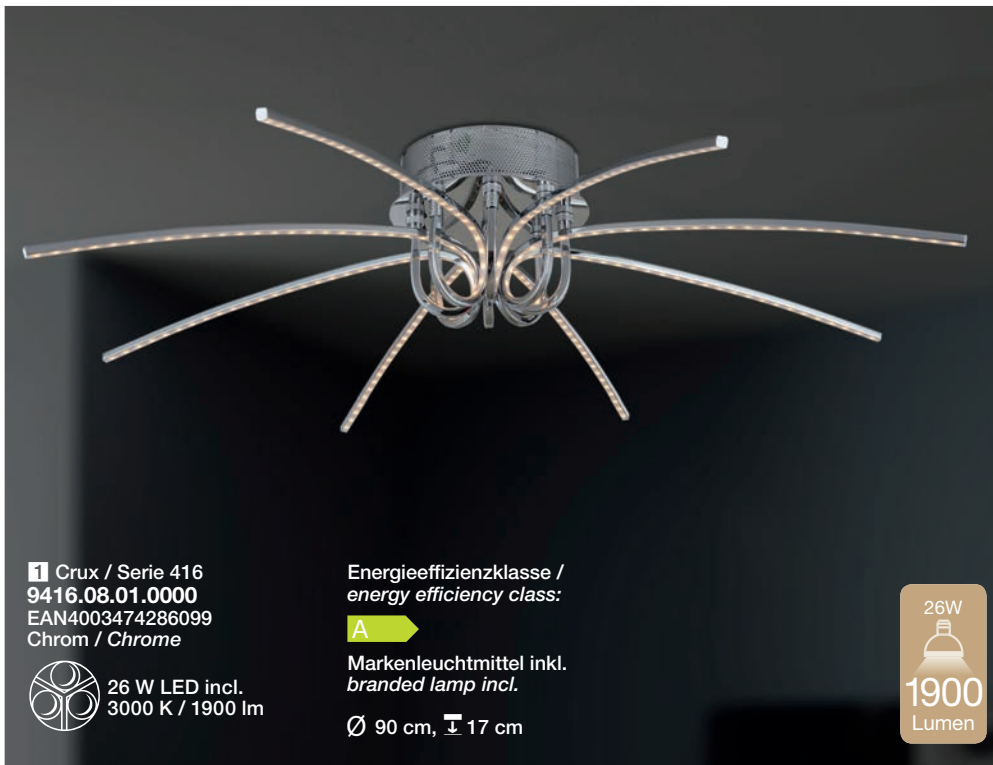

1 Crux / Serie 416
9416.08.01.0000
EAN4003474286099
Chrom / Chrome

26 W LED incl.
3000 K / 1900 lm

Energieeffizienzklasse /
energy efficiency class:

A

Markenleuchtmittel inkl.
branded lamp incl.

Ø 90 cm, $\perp$ 17 cm

26W

1900
Lumen