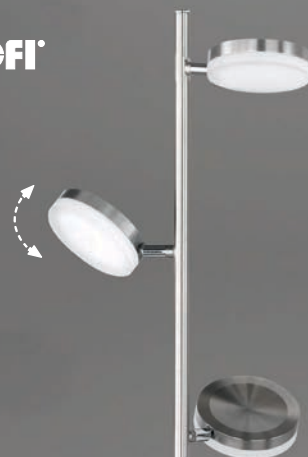

**A**

Markenleuchtmittel inkl.  
branded lamp incl.

↑ 150 cm, ↔ 130 cm, ↗ 34 cm

Glas / Glass: 6316

Dimmbar mittels geeignetem  
Wanddimmer / dimmable by  
suitable wall dimmer

LED Light  
by **WOFI**

8W  
600  
Lumen