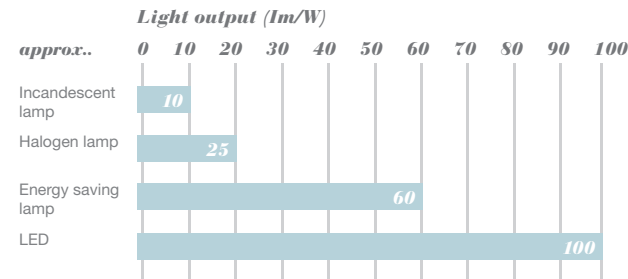

3. LED (Light Emitting Diodes)

LEDs (Light diodes) are semi-conductor diodes that work on the principle of electroluminescence. Research aimed at promoting efficiency and the development of white LEDs has made it possible to use light diodes for illumination.

LEDs are based on semi-conductor connections that convert electricity directly into light. In terms of their size, efficiency, durability and lifespan, light diodes represent an improvement over conventional incandescent lamps in the same way that semi-conductor diodes are superior to the diode vacuum tube. They are set to change lighting technology in the same way that semi-conductor technology has changed electronics.

In the future, WOFI LEUCHTEN will use LEDs to produce lamps that are completely new in terms of design, lighting effect, control and other properties. It is possible to make two or three dimensional flat or linear lamps in every conceivable shape that give off directional light. Every LED emits directional light and the light colour can be adjusted by means of colour LEDs. The colour rendering of LED light can be combined through several areas of the spectrum to meet class 1A values.

Light output (lm / W)