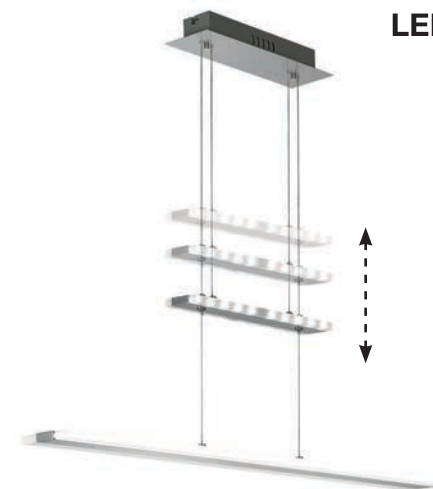

33W

2100
Lumen

beleuchtet
illuminated

Neu!

Neu!

Schlichte klassische Eleganz
...Simple but classic elegance

2 Mission / Serie 509
7509.02.54.0000
EAN4003474303109
Nickel-matt / Chrom /
Nickel matt finished / Chrome

33 W LED incl.
3000 K / 2100 lm

Energieeffizienzklasse /
energy efficiency class:

A

Markenleuchtmittel inkl.
branded lamp incl.

⌈ 150 cm, ↔ 90 cm, ↗ 10 cm

Glas / Glass: 1159, ↔ 90 cm,
⌈ 3,7 cm, ↗ 12 cm

LED Light
by **WOFI**