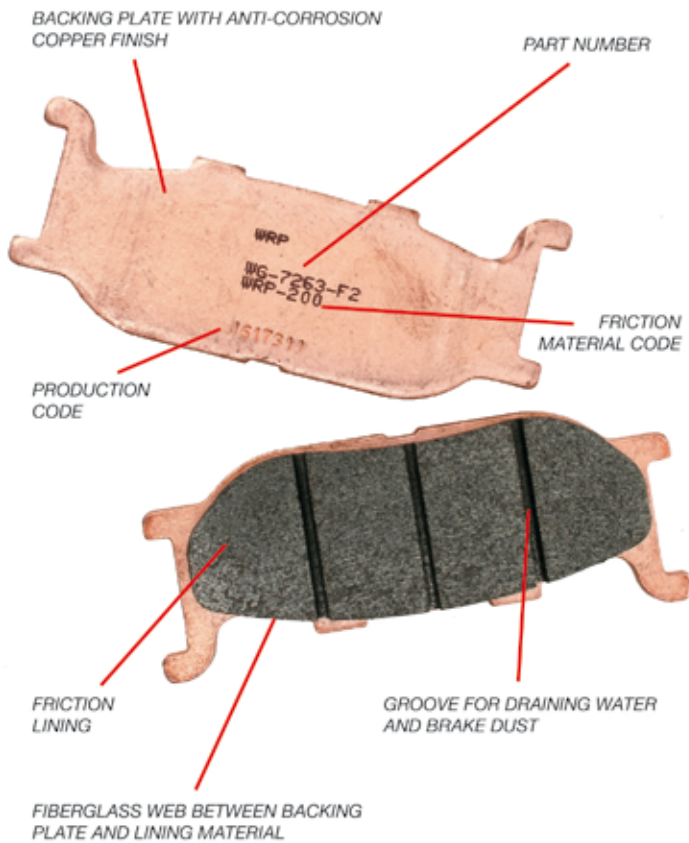

STANDARD & SINTERED BRAKE PADS

- DESIGNED FOR FLAWLESS PERFORMANCE ON ALL STREET BIKES, OFF-ROAD BIKES AND ATV
- HIGH FRICTION MATERIALS TO PROVIDE THE ULTIMATE IN STOPPING POWER

RACING SINTERED BRAKE PADS