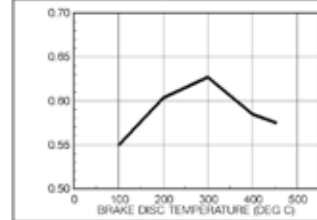

Provides top performance at hot and cold braking conditions. Suitable for OE cast iron and stainless steel discs.