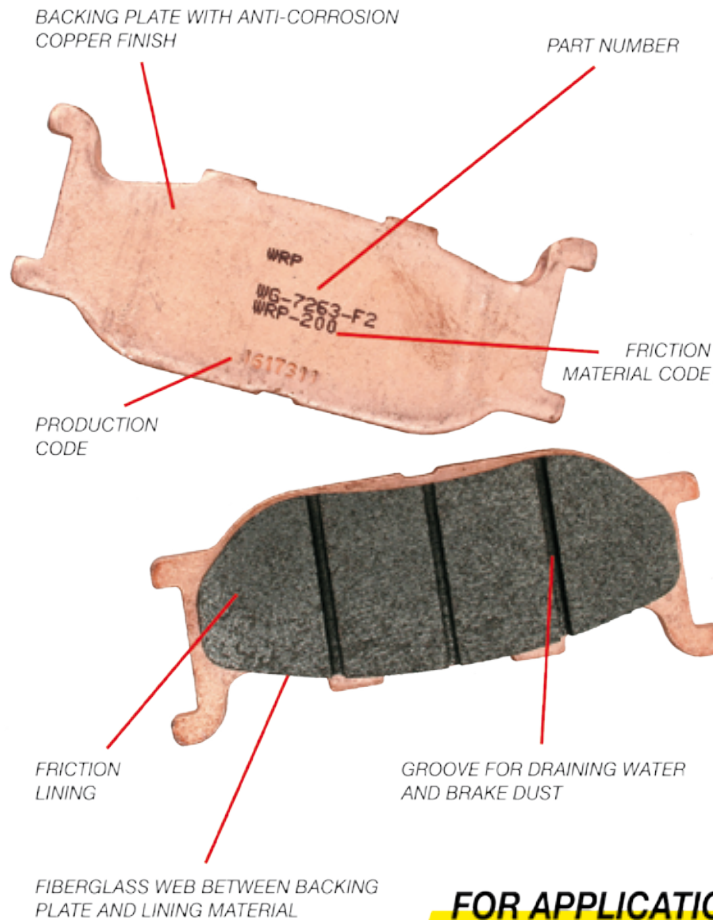

STANDARD & SINTERED BRAKE PADS

- DESIGNED FOR FLAWLESS PERFORMANCE ON ALL STREET BIKES, OFF-ROAD BIKES AND ATV
- HIGH FRICTION MATERIALS TO PROVIDE THE ULTIMATE IN STOPPING POWER

RACING SINTERED BRAKE PADS

- HIGH PERFORMANCE RACING PADS, TESTED AND USED BY PROFESSIONAL RACE TEAMS ON GP TRACKS
- DELIVER OUTSTANDING PERFORMANCE THANKS TO AN EXTREME COEFFICIENT OF FRICTION

A compound that provides great feel and maximum performance under racing terms. Suitable for OE cast iron and stainless steel discs.

Formulation for abrasive environment condition without losing its good performance. Mainly suitable for OE stainless steel discs.

For every day off-road riding, for smooth and powerful performance. Suggested for use in dry conditions. Suitable for OE cast iron and stainless steel discs.

The best compound to achieve superior compatibility in relation to performance and pad/disc wear on ATVs, with OE cast iron and stainless steel discs.

STANDARD & SINTERED BRAKE PADS

- DESIGNED FOR FLAWLESS PERFORMANCE ON ALL STREET BIKES, OFF-ROAD BIKES AND ATV
- HIGH FRICTION MATERIALS TO PROVIDE THE ULTIMATE IN STOPPING POWER