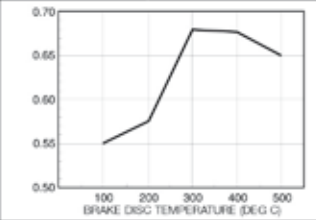

Innovative racing pad composition for utmost thermal stability and longevity. Suitable for OE Standard/Racing stainless steel brake discs.