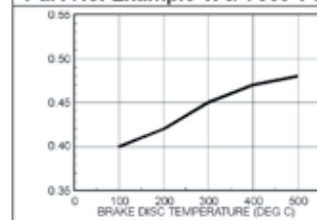

Innovative racing pad composition for utmost thermal stability and longevity. Suitable for OE Standard/Racing stainless steel brake discs.

Extreme temperature stability, longevity and performance compound for Endurance, Racing, Superstock & Supersport brake calipers. Suitable for stainless steel discs.

Provides top performance at hot and cold braking conditions. Suitable for OE cast iron and stainless steel discs.

Good performance for easy handling at all temperature levels. Suitable for cast iron and stainless steel discs.

FRONT PADS - Especially developed for high performance street application. Suitable for OE cast iron and stainless steel discs.

REAR PADS - Slightly reduced coefficient of friction to achieve maximum controlled stopping power. Suitable for OE cast iron and stainless steel discs.