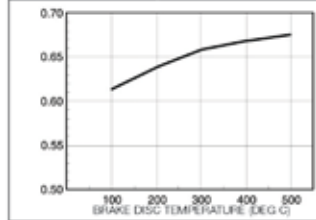

Extreme temperature stability, longevity and performance compound for Endurance, Racing, Superstock & Supersport brake calipers. Suitable for stainless steel discs.