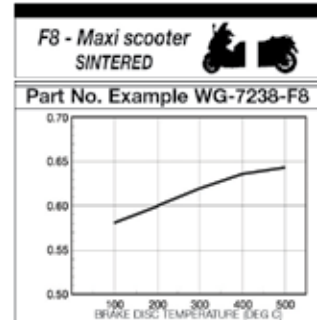

Specially developed brake pads for maxi scooters. Increased stopping power and longevity, the perfect upgrade from OE material. Suitable for iron and stainless steel discs.