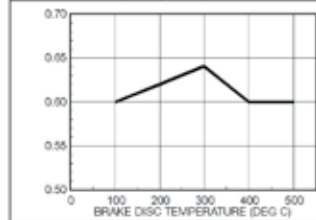

FRONT PADS - Especially developed for high performance street application. Suitable for OE cast iron and stainless steel discs.