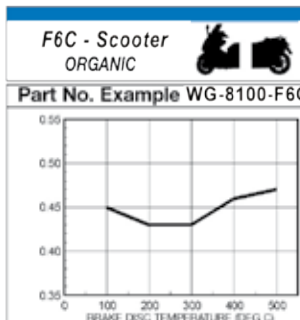

Good performance for easy handling at all temperature levels. Suitable for cast iron and stainless steel discs.