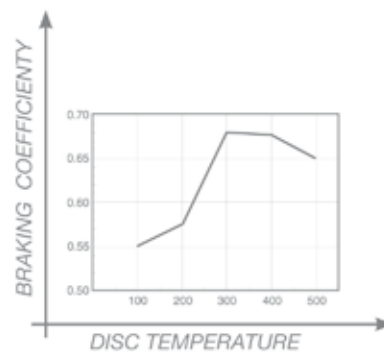

A compound that provides great feel and maximum performance under racing terms. Suitable for OE cast iron and stainless steel discs.

Formulation for abrasive environment condition without losing its good performance. Mainly suitable for OE stainless steel discs.

For every day off-road riding, for smooth and powerful performance. Suggested for use in dry conditions. Suitable for OE cast iron and stainless steel discs.

The best compound to achieve superior compatibility in relation to performance and pad/disc wear on ATVs, with OE cast iron and stainless steel discs.