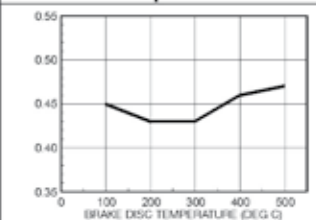

Good performance for easy handling at all temperature levels. Suitable for cast iron and stainless steel discs.