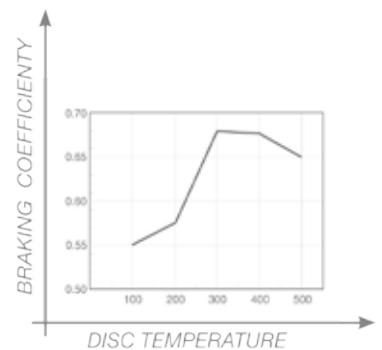

**FOR APPLICATIONS
SEE PRICE LIST**