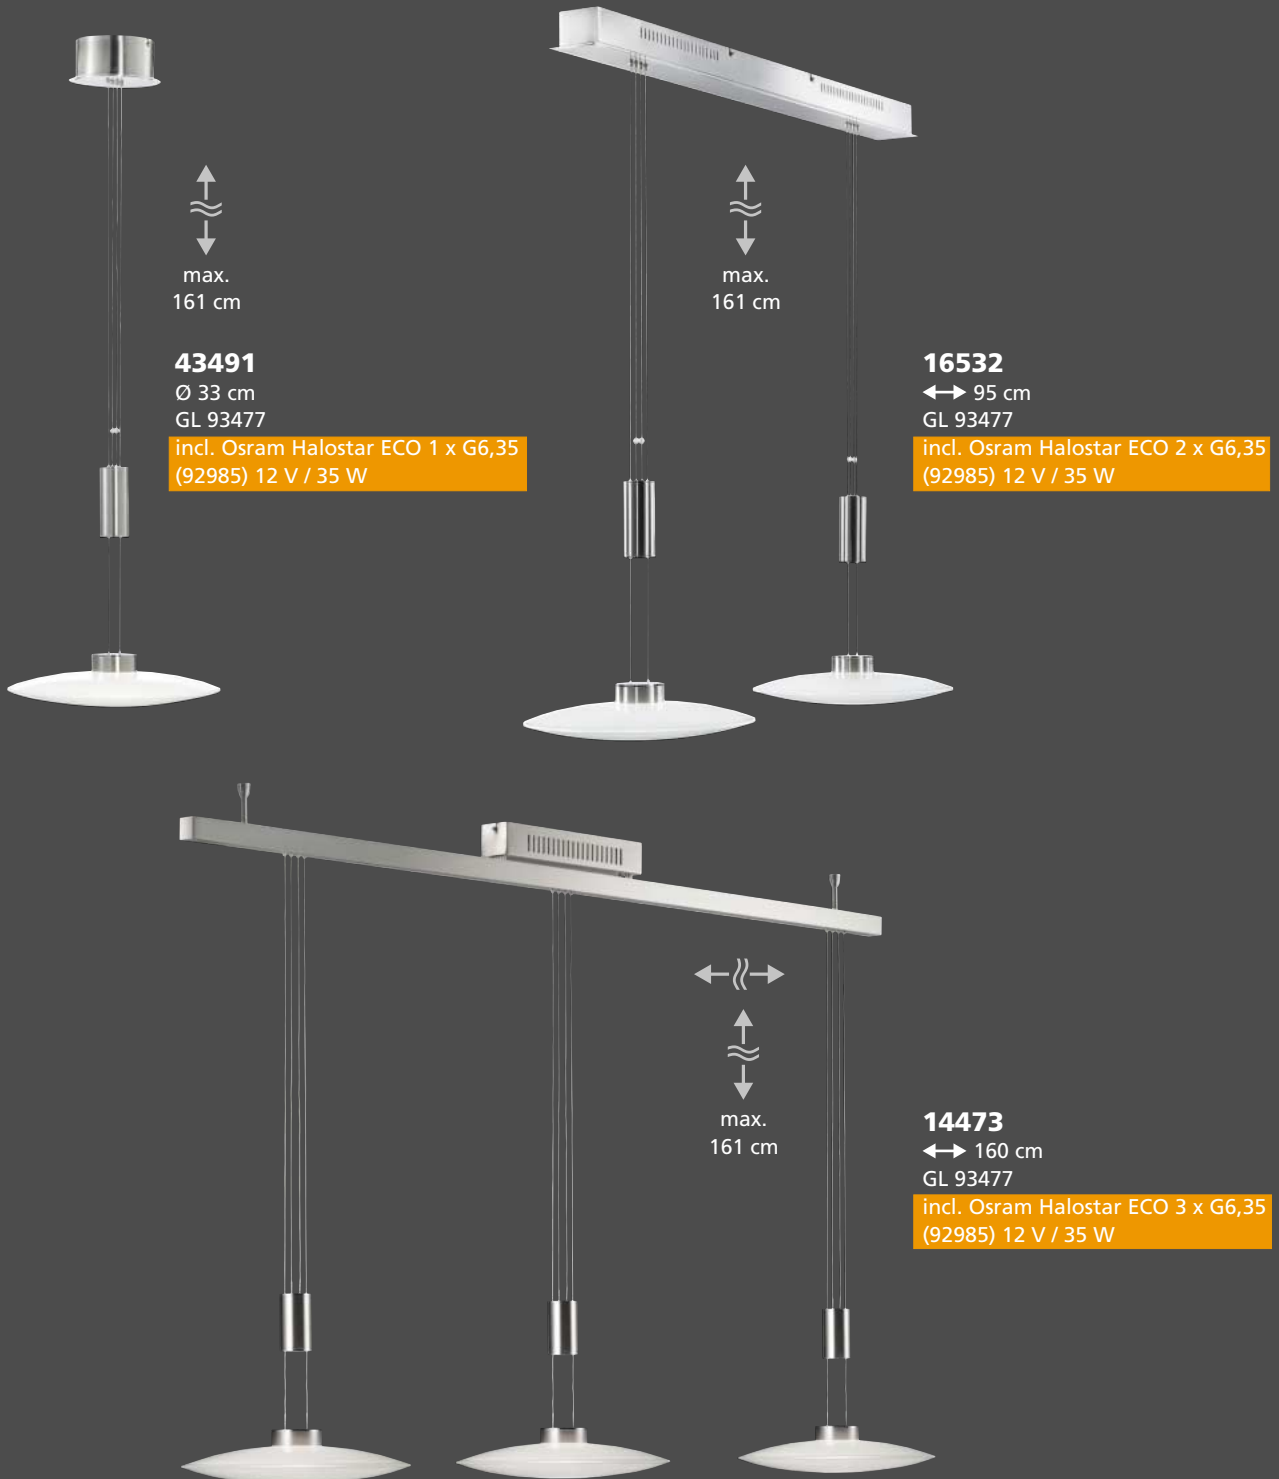

Gläser made in Germany
Glasses made in Germany
Verres fabriqué en Allemagne
Glazen made in Germany

SHINE-PENDANT

Pendel-Leuchten
Pendant lamps
Lampes à suspension
Pendellampen 13