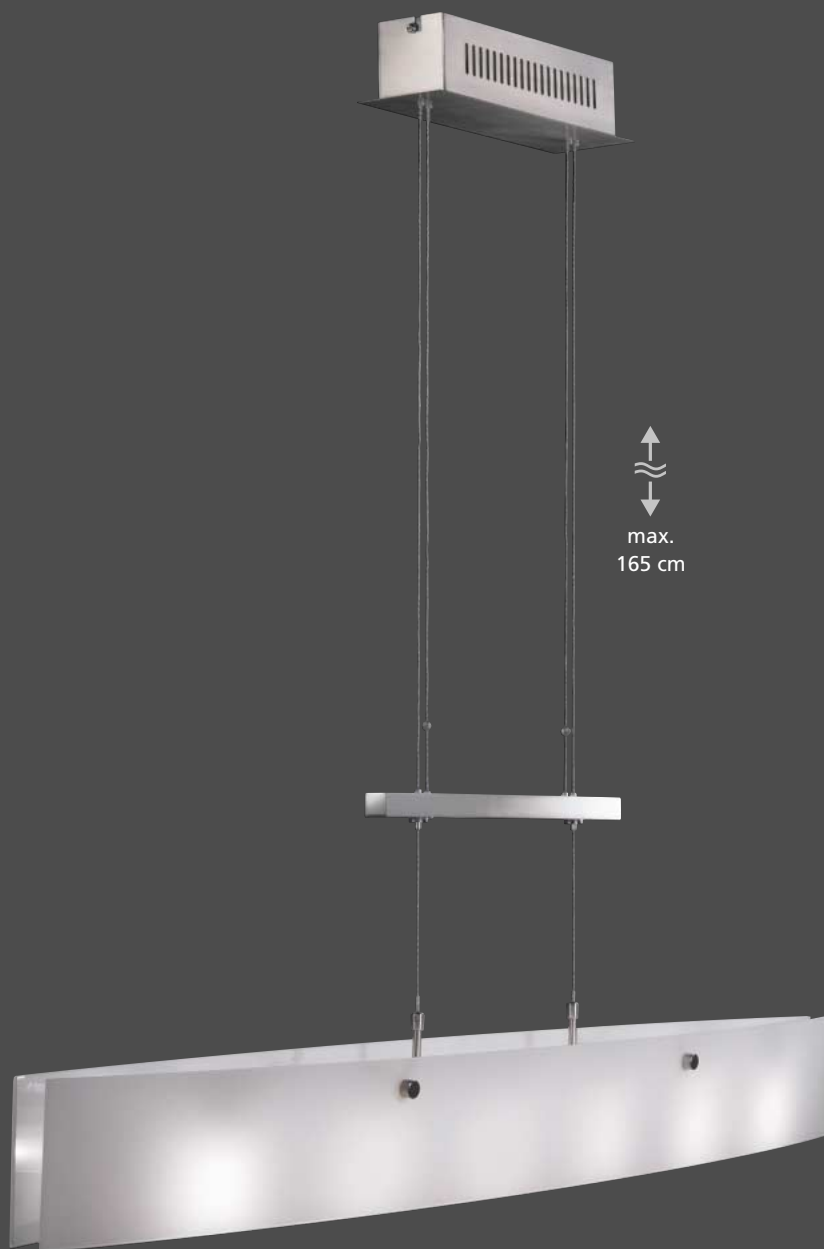

SHINE[®]

BY FISCHER LEUCHTEN

11846

↔ 113 cm

GL-B 23960

GL-C 93095

incl. Osram Halostar ECO 6 x G6,35 (92984) 12 V / 25 W

Gläser made in Germany
Glasses made in Germany
Verres fabriqué en Allemagne
Glazen made in Germany