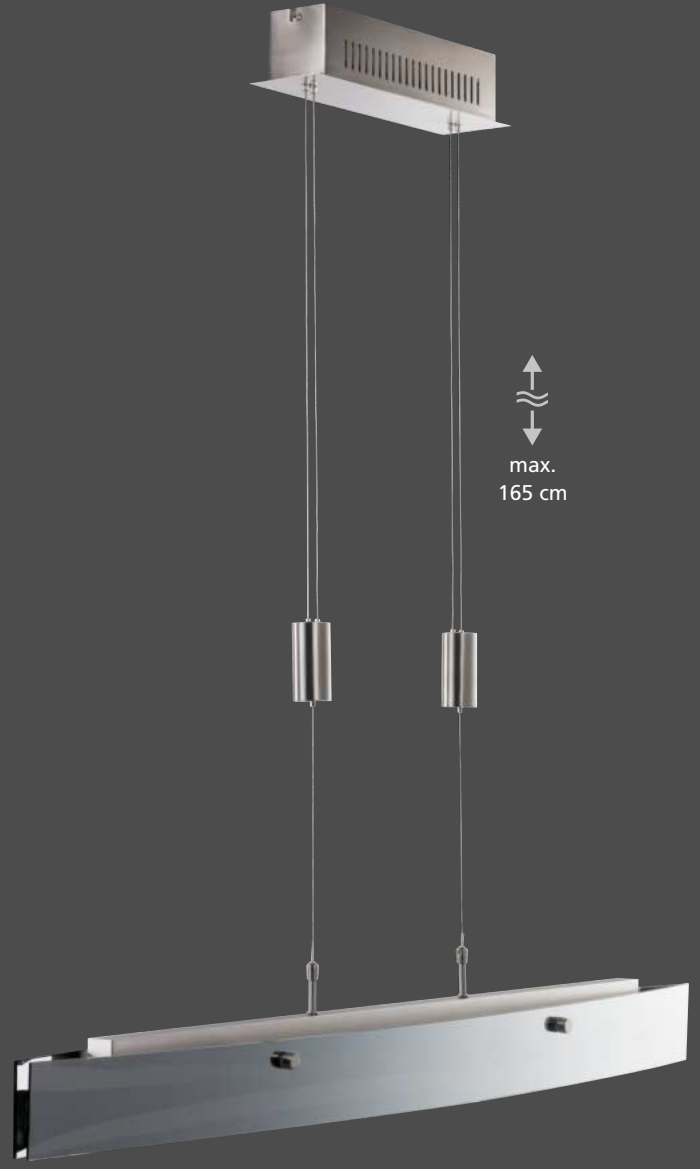

LED

12185

↔ 100 cm

GL-B 24860

GL-C 93502

incl. 5 x Power LED / 4 W / Citizen 3000K warm white

12195

↔ 100 cm