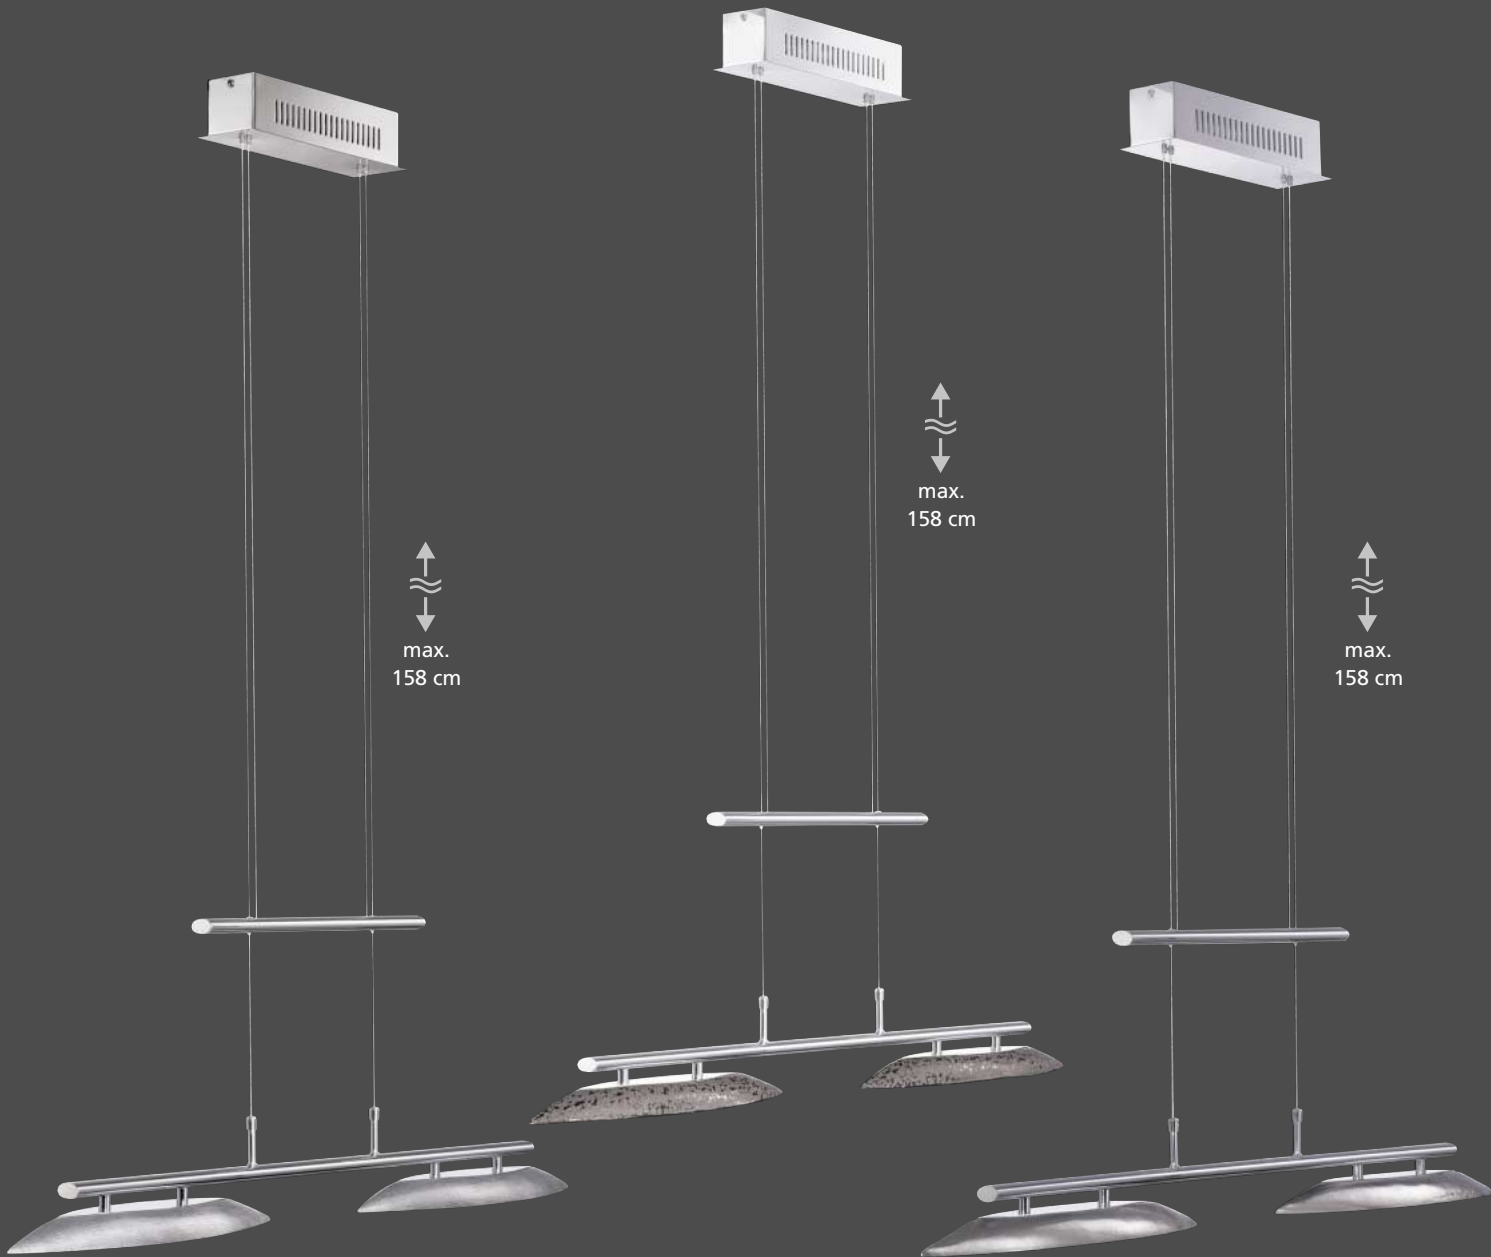

LED

14944

↔ 105 cm

GL-A 93757

incl. 4 x Power LED / 6 W / Citizen 3000 K / warm white

LED

NEW

SHINE[®]
BY FISCHER LEUCHTEN