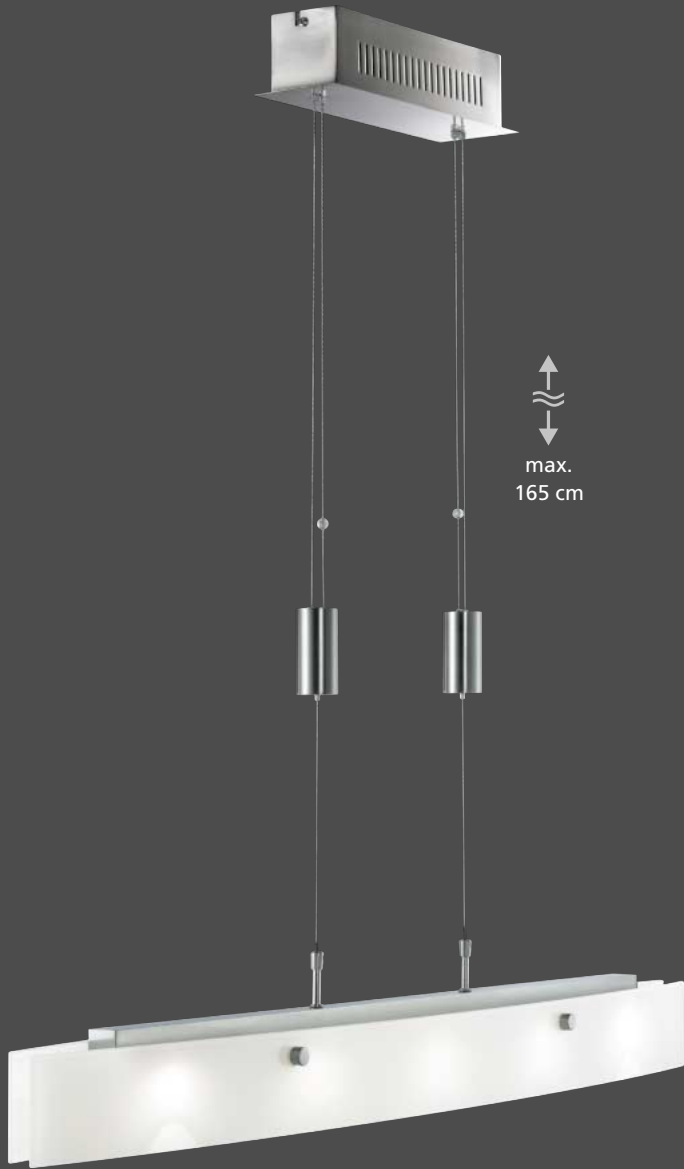

LED

12185

↔ 100 cm

GL-B 24860

GL-C 93502

incl. 5 x Power LED / 4 W / Citizen 3000K warm white

12195

↔ 100 cm