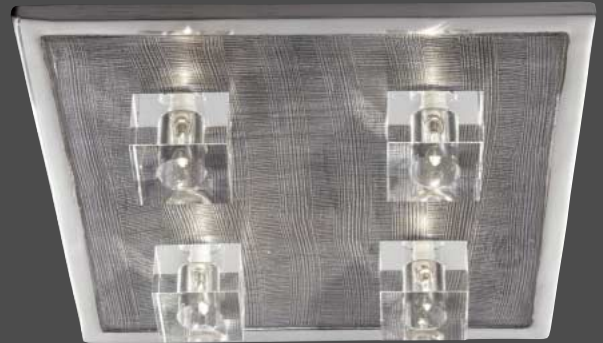

15234

Anthrazit / Aluminium
Anthracite / Aluminium
Anthracite / Aluminium
Antraciet / Aluminium
ca. 40 x 40 cm
GL 93724
incl. 4 x G4 (99015) 12 V / 20 W