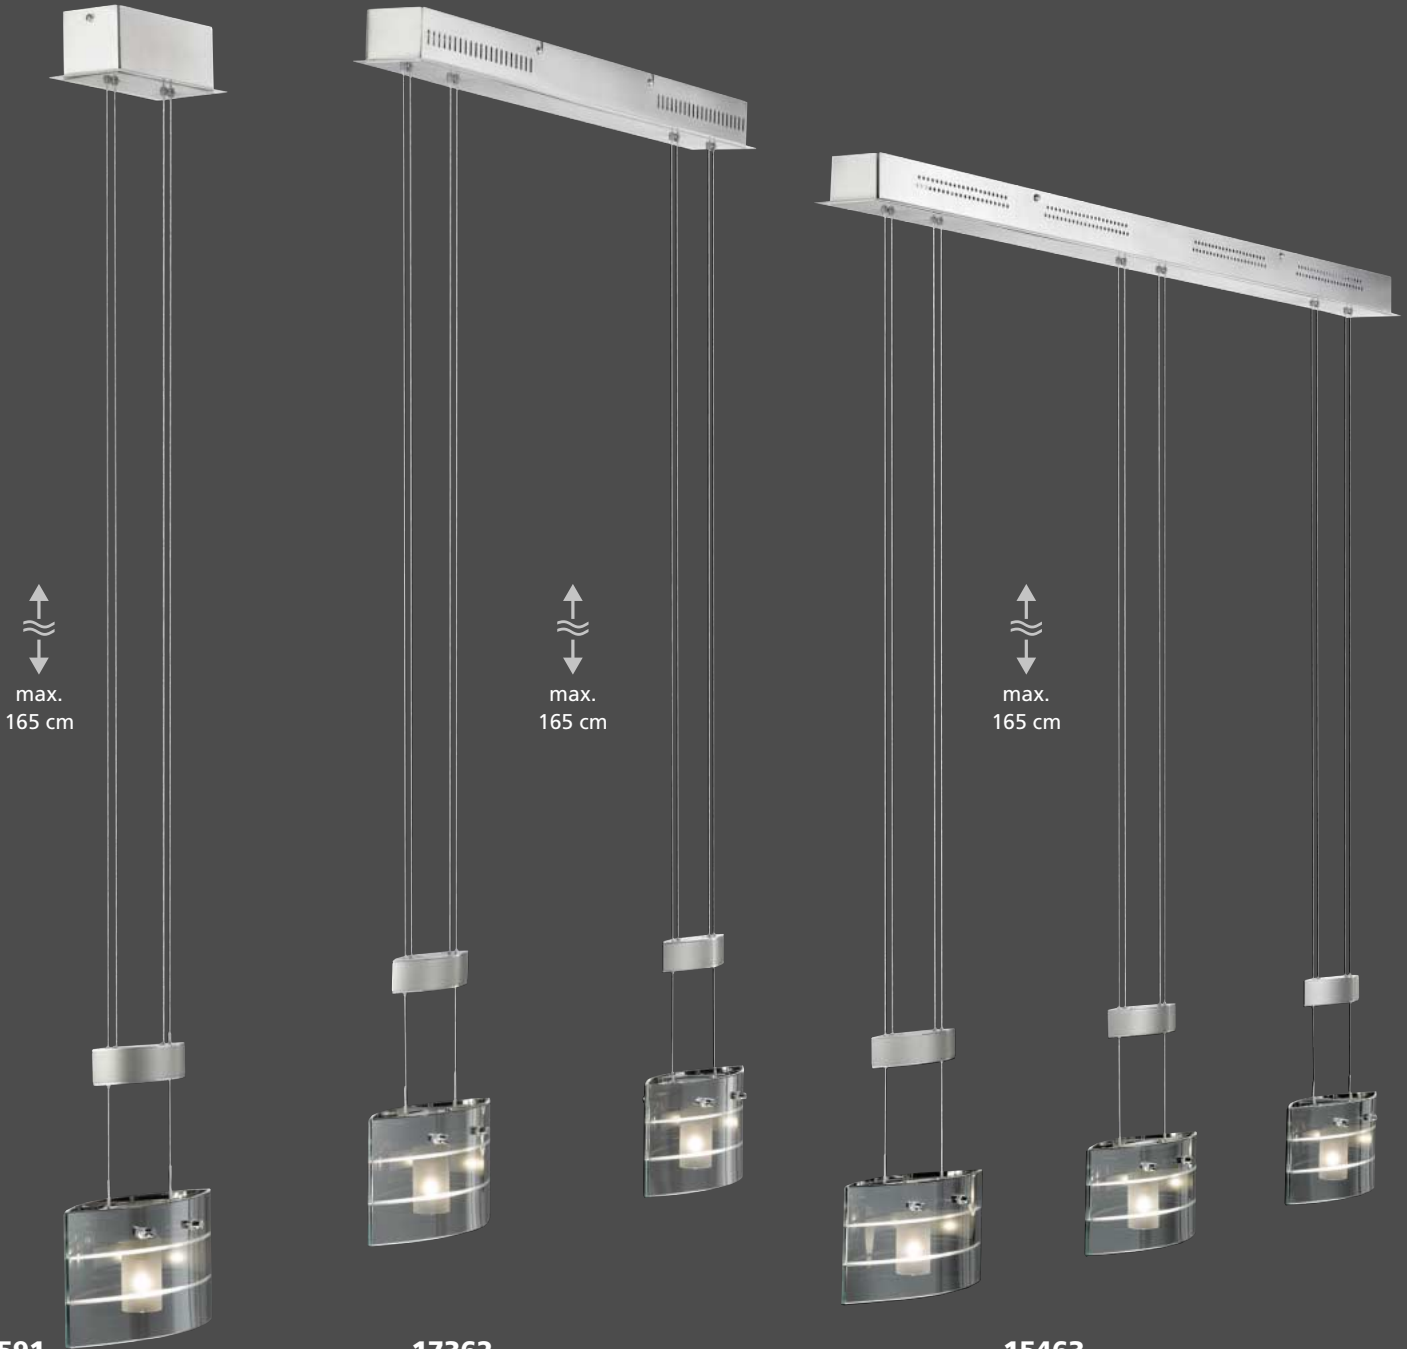

Nickel matt / chrom · Nickel matt / chromium · Nickel mat / chrome · Nikkel mat / chroom
93732: Glas verspiegelt / Rillenschliff · Glass mirrored / fluted bevel · Verre miroir / rainuré
Glas verspiegeld / groefgeslepen
91851: Zylinderglas satiniert · Cylindrical glass satinized · Verre cylindre satiné · Cilinderglas
gesatineerd

SHINE®
BY FISCHER LEUCHTEN

NEW

44591

↔ 24 cm

GL 93732

GL-C 91851

incl. Osram Halostar ECO
1 x G6,35 (92985) 12 V / 35 W

17362

↔ 80 cm

GL 93732

GL-C 91851

incl. Osram Halostar ECO
2 x G6,35 (92985) 12 V / 35 W

15463

↔ 115 cm

GL 93732

GL-C 91851

incl. Osram Halostar ECO
3 x G6,35 (92985) 12 V / 35 W

Gläser made in Germany
Glasses made in Germany
Verres fabriqué en Allemagne
Glazen made in Germany

SHINE-PENDANT

Pendel-Leuchten
Pendant lamps
Lampes à suspension
Pendellampen 11