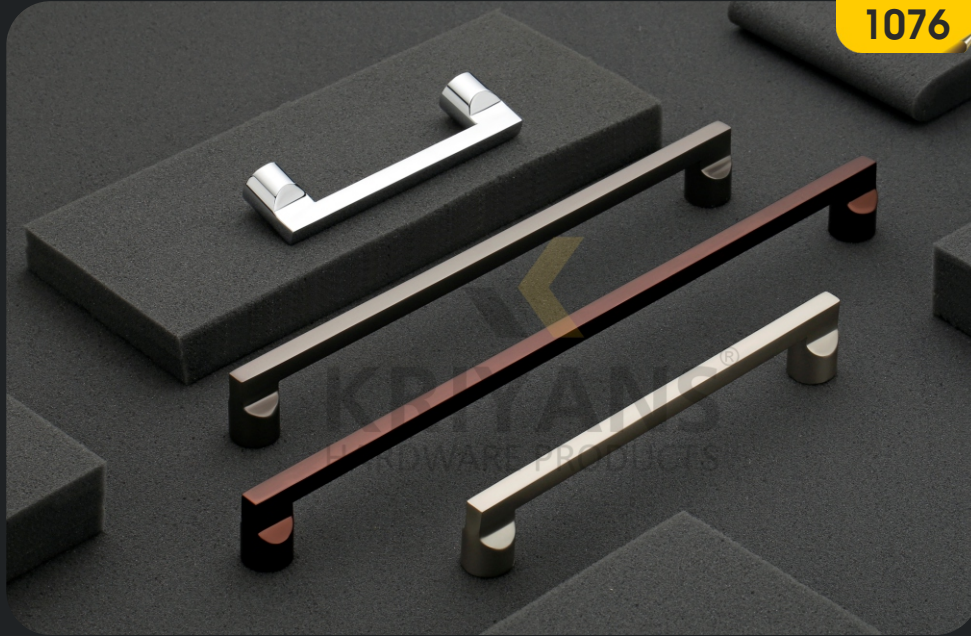

KRIYANS®
HARDWARE PRODUCTS

S.S. Cabinet Handle
BEST COLLECTION

Model
1076

SIZE	96	128	160	192
	224	256	288	448

all size mm.

FINISH	MATT	CP	SATIN	IVORY
	ROSE GOLD	Black SATIN