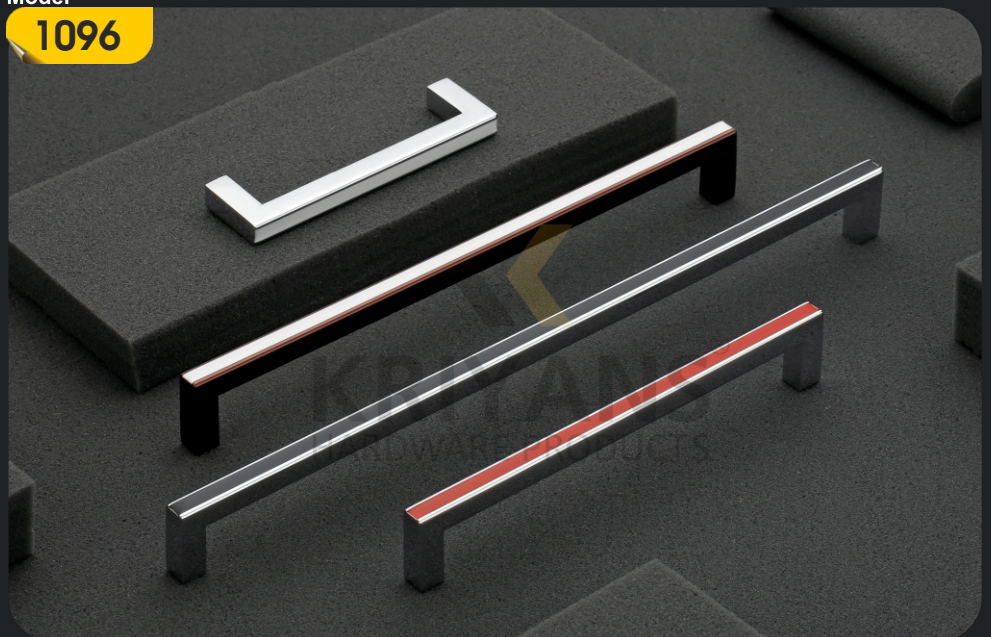

*S.S. Cabinet Handle*  
BEST COLLECTION

Model  
**1095**

SIZE	96	128	160	192
	224	256	288	448

all size mm.

FINISH	MATT	CP	SATIN	IVORY
	ROSE GOLD	Black SATIN		

Model  
**1096**

SIZE	96	128	160	192
	224	256	288	448