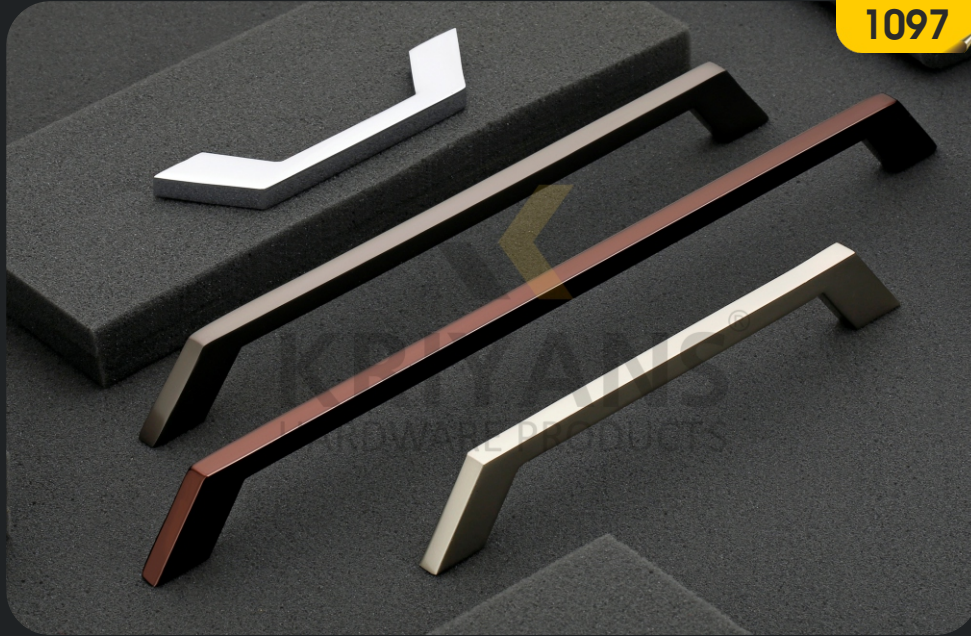

KRIYANS®
HARDWARE PRODUCTS

S.S. Cabinet Handle
BEST COLLECTION

Model
1097

SIZE	96	128	160	192
	224	256	288	448

all size mm.

FINISH	MATT	CP	SATIN	IVORY
	ROSE GOLD	Black SATIN