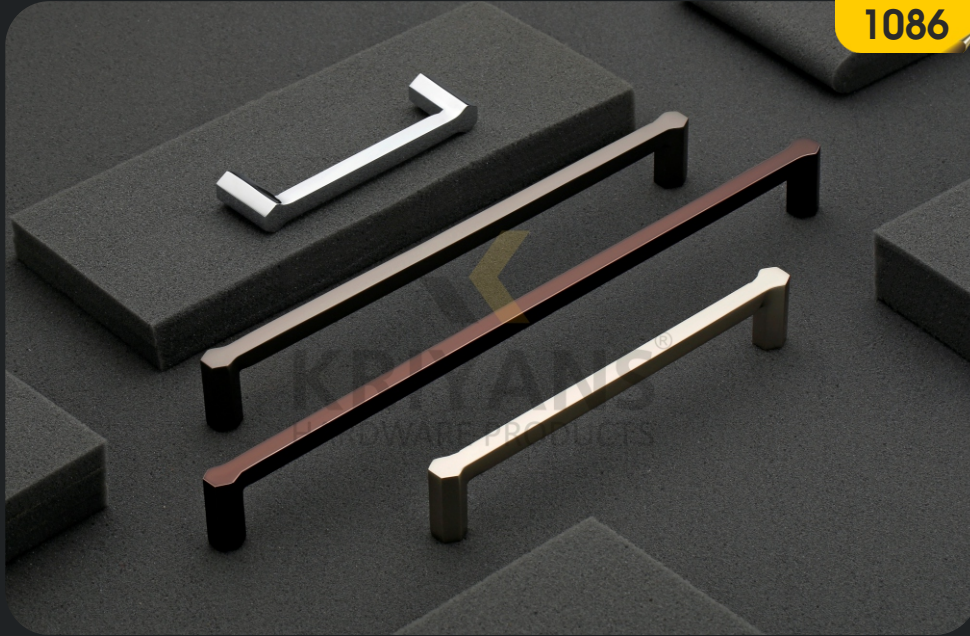

KRIYANS®
HARDWARE PRODUCTS

S.S. Cabinet Handle
BEST COLLECTION

Model
1086

SIZE	96	128	160	192
	224	256	288	448

all size mm.

FINISH	MATT	CP	SATIN	IVORY
	ROSE GOLD	Black SATIN