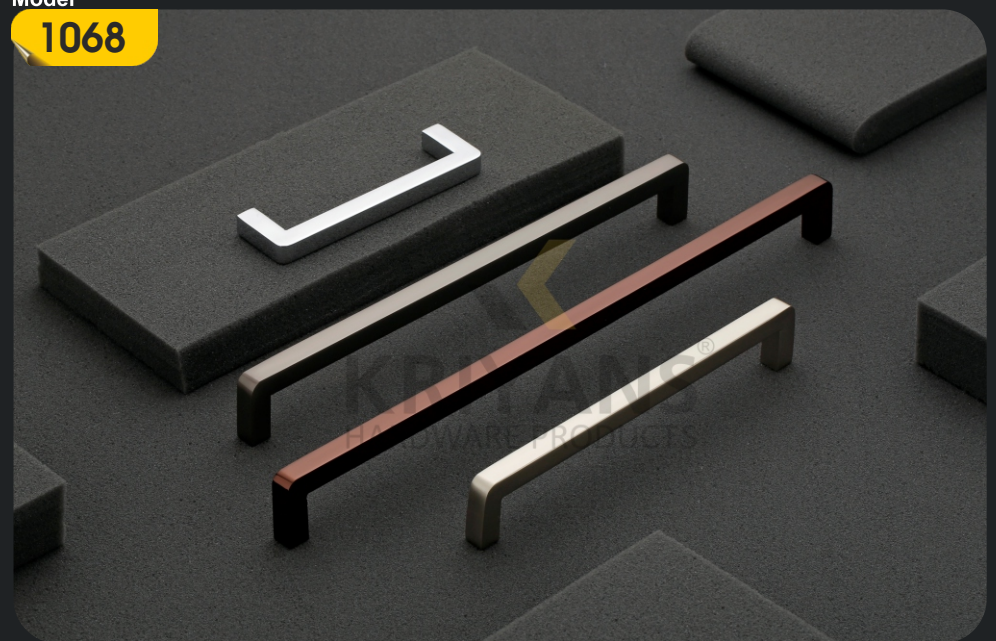

**KRIYANS**<sup>®</sup>  
HARDWARE PRODUCTS

*S.S. Cabinet Handle*  
BEST COLLECTION

Model  
**1067**

SIZE	96	128	160	192
	224	256	288	448

all size mm.

FINISH	MATT	CP	SATIN	IVORY
	ROSE GOLD	Black SATIN		

Model  
**1068**