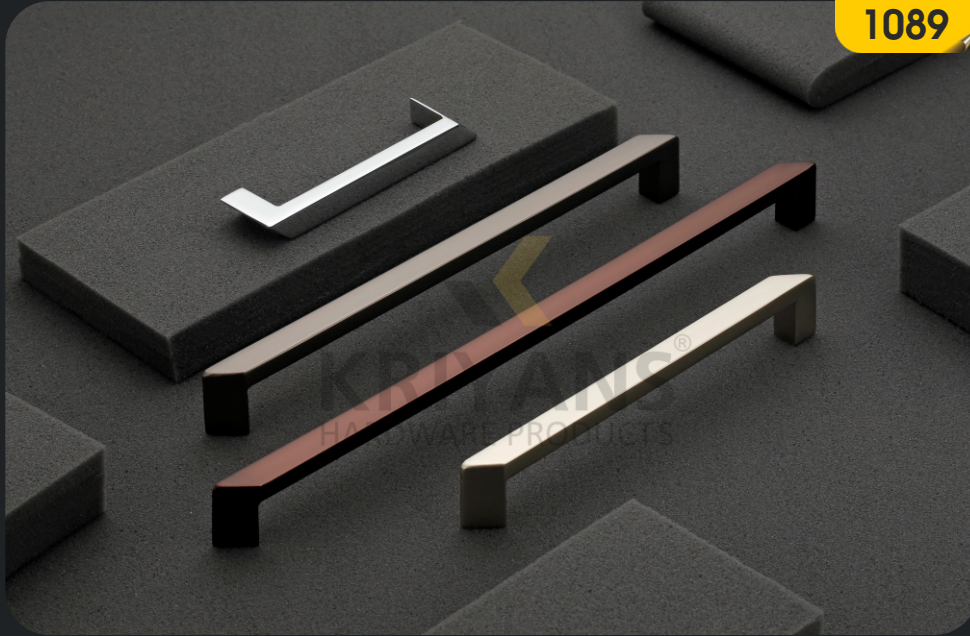

*S.S. Cabinet Handle*  
BEST COLLECTION

Model

**1089**

SIZE	96	128	160	192
	224	256	288	448

all size mm.

FINISH	MATT	CP	SATIN	IVORY
	ROSE GOLD	Black SATIN		

Model

**1090**