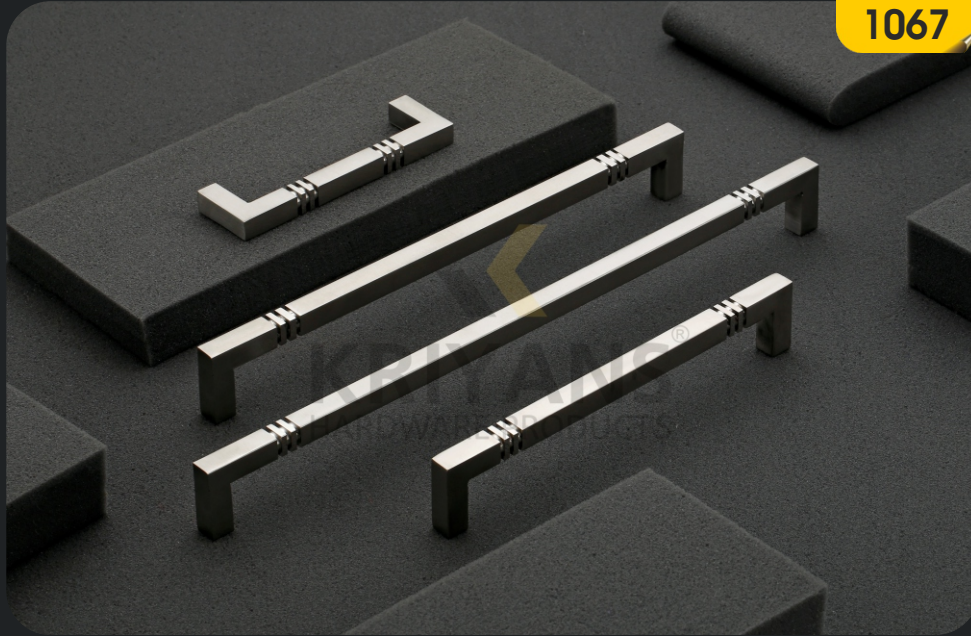

KRIYANS®
HARDWARE PRODUCTS

S.S. Cabinet Handle
BEST COLLECTION

Model
1067

SIZE	96	128	160	192
	224	256	288	448

all size mm.

FINISH	MATT	CP	SATIN	IVORY
	ROSE GOLD	Black SATIN