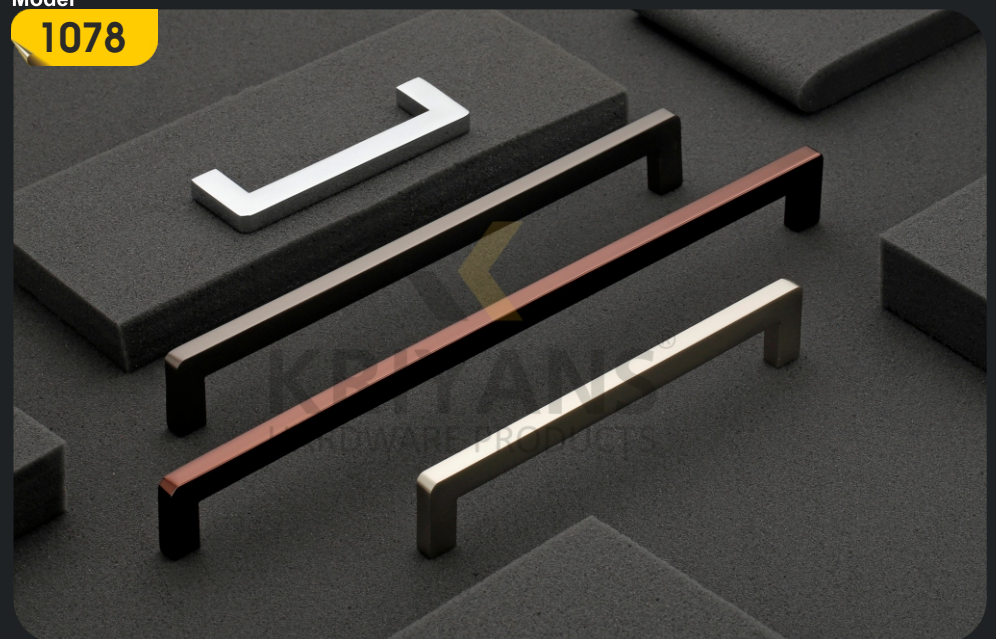

Model
1078

SIZE	96	128	160	192
	224	256	288	448

all size mm.

FINISH	MATT	CP	SATIN	IVORY
	ROSE GOLD	Black SATIN