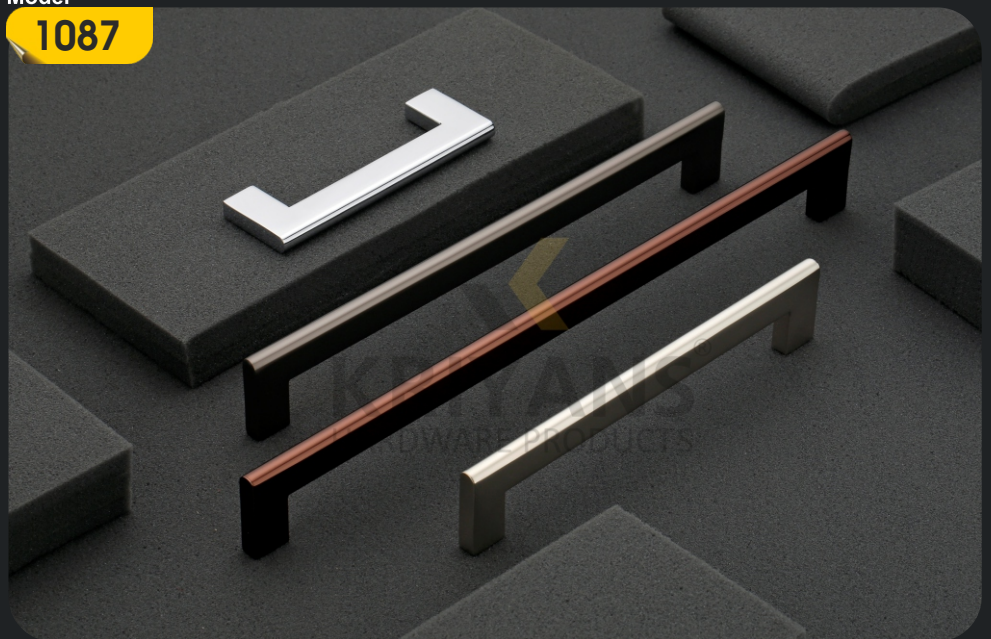

Model
1087

SIZE	96	128	160	192
	224	256	288	448

all size mm.

FINISH	MATT	CP	SATIN	IVORY
	ROSE GOLD	Black SATIN