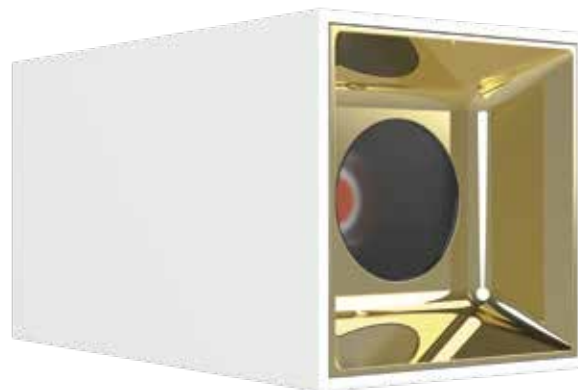

ADOR

Functional, Stylish & Efficient

ADOR LED SURFACE DOWNLIGHT

COB	AC 220-240V	CCT WH/WW/NW	IP20	45°	Ra 80	Housing Black/White	Reflector Finish Rosegold/Gold	2 YEAR GUARANTEE

PRODUCT CODE	POWER	FORM	LUMENS	PF	DIMENSION	BOX QTY	PRICE
ADOR-16W-RD	16W	RD	1600	>0.9	Ø150X75	30	1925
ADOR-16W-SQ	16W	SQ	1600	>0.9	Ø140X75	30	1925

- **1** Decorative metallic finishing
- **2** Durable & Impact resistant Die-casting Aluminium Housing
- **3** Wide Voltage Range & Surge Protection upto 4.0kV
- **4** Designed for the comfort of your Eyes

*All sizes are in mm or inches