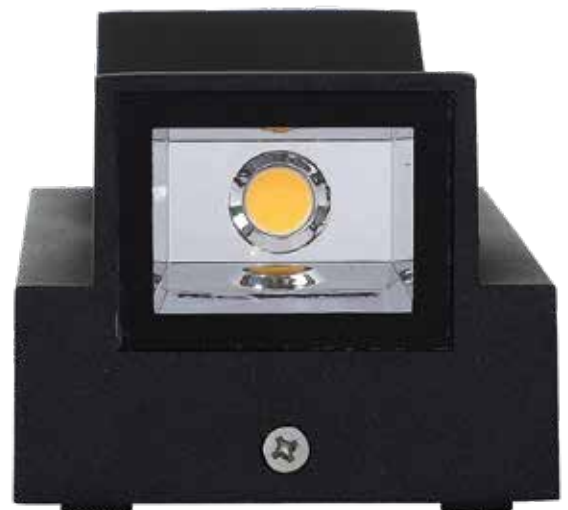

K-TYPE

Bring Imagination to light