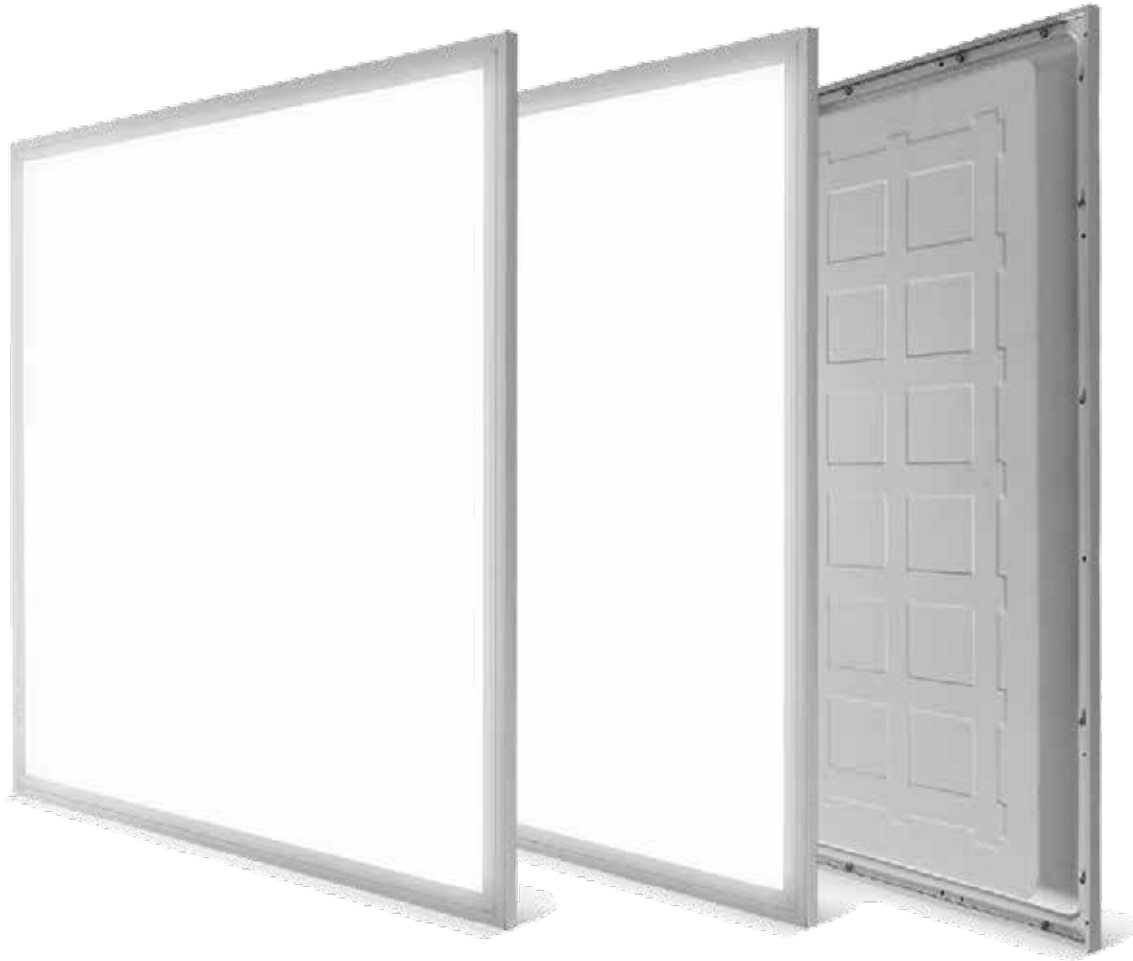

REGAL

Best in class visual comfort

SMD	AC 220-240V	CCT NW/WH/WW	FORM SQ	IP20	120°	Ra 80	2 YEAR GUARANTEE

PRODUCT CODE	POWER	LUMENS	PF	DIMENSION	BOX QTY	PRICE
REGAL-48W REGAL-48W-SPRING SET	48W Recess-Spring	4800 -	>0.9 -	Ø595X595 -	5 -	3180 120

- **1** Higher light transmission rate
- **2** Low indirect glare
- **3** High color rendering with CRI>80
- **4** Efficacy of >100 Lm/w ensures maximum savings

*All sizes are in mm or inches