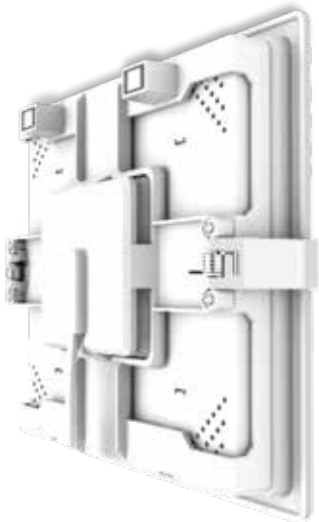

PONG MODULAR LED DOWNLIGHT

AC
220-240V

CCT
WH

FORM
RD/SQ

IP20

Ra 90

2 YEAR GUARANTEE

PRODUCT CODE	POWER	LUMENS	PF	CUT OUT	DIMENSION	BOX QTY	PRICE
PONG-8W	8W	800	>0.9	Ø108 or 4"	Ø122X43.5	20	540
PONG-15W	15W	1500	>0.9	Ø158 or 6"	Ø172X43.5	20	840
PONG-22W	22W	2200	>0.9	Ø196 or 8"	Ø210X43.5	20	1075

1 Ease of replacement without damaging the false ceiling

2 Flexibility of changing ambience with same housing

3 Industry best lighting at 100 Lm/W

4 High colour rendering with CRI>90

*All sizes are in mm or inches