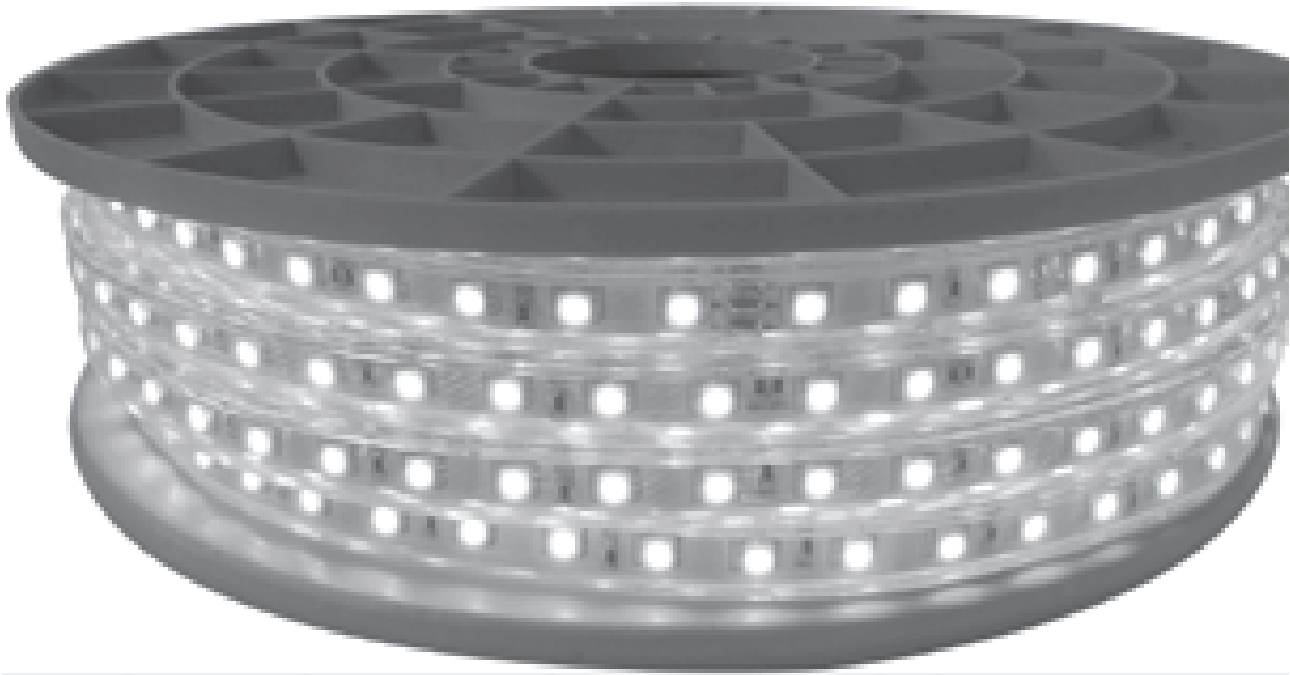

HELIX

Bring life to your space

Yellowing Resistance

Sturlite silicone coating

Other thermal coating

Excellent Stability

UV

45°C

RAIN

-20°C

HELIX 5050-60 LED ROPE LIGHT

IP65

INPUT VOLT
12V

LENGTH IN MTR
100

1 YEAR GUARANTEE

PRODUCT CODE	LED'S	COLOR	PF	LENGTH	WATT/MTR	PRICE
HELIX-5050-60 HELIX-ROPE CORD	60 CONNECTOR	WH/WW/BL -	>0.9 -	100 -	12W -	26500 245

1 60 LED'S per meter

2 3 Chip

3 Double PCB

4 14 LM per LED