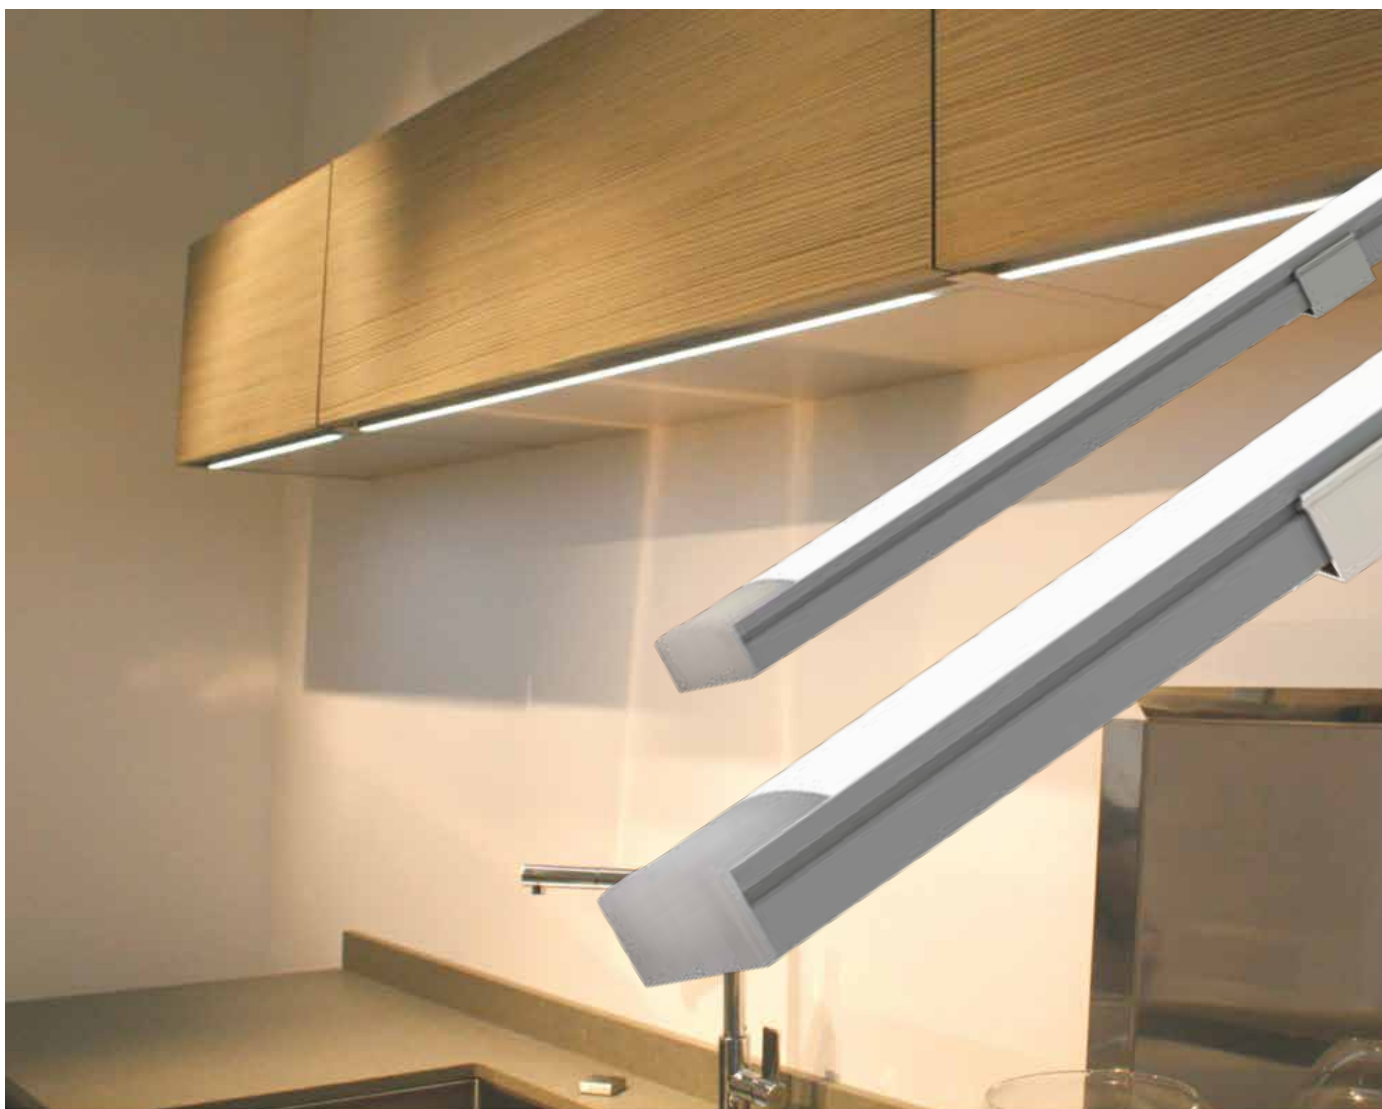

ZEPHYR LED PROFILE LIGHT

A path way to style & performance

ZEPHYR LED PROFILE LIGHT

AC
220-240V

IP20

Ra 80

1 YEAR GUARANTEE

PRODUCT CODE	POWER	COLOR	PF	DIMENSION	BOX QTY	PRICE
ZEPHYR-5W	5W	WH/WW/NW	>0.9	Ø 300X17X7mm	100	565
ZEPHYR-5W	5W	RD/BL/GN/PK	>0.9	Ø 300X17X7mm	100	635
ZEPHYR-10W	10W	WH/WW/NW	>0.9	Ø 600X17X7mm	100	935
ZEPHYR-10W	10W	RD/BL/GN/PK	>0.9	Ø 600X17X7mm	100	1035