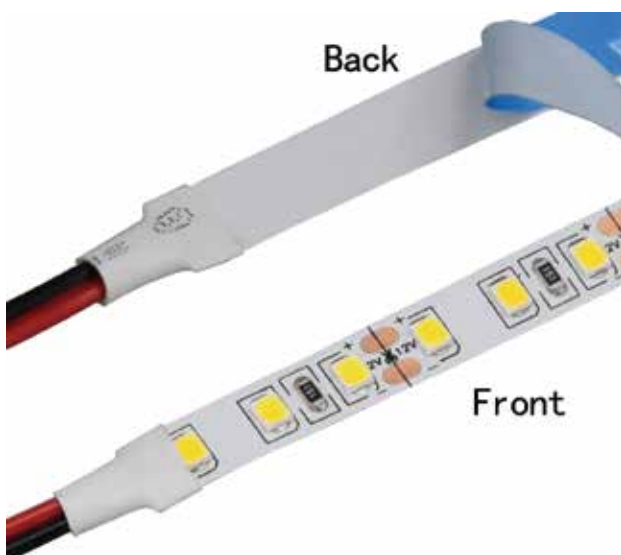

Stick adhesive to any clean and dry surface

CLIP

Use mounting clips, if needed to make power surface wire and strips stable

FRONT & BACK VIEW

Hassle free application

UNIVERSAL DRIVER

BASIC

LED STRIP DRIVER