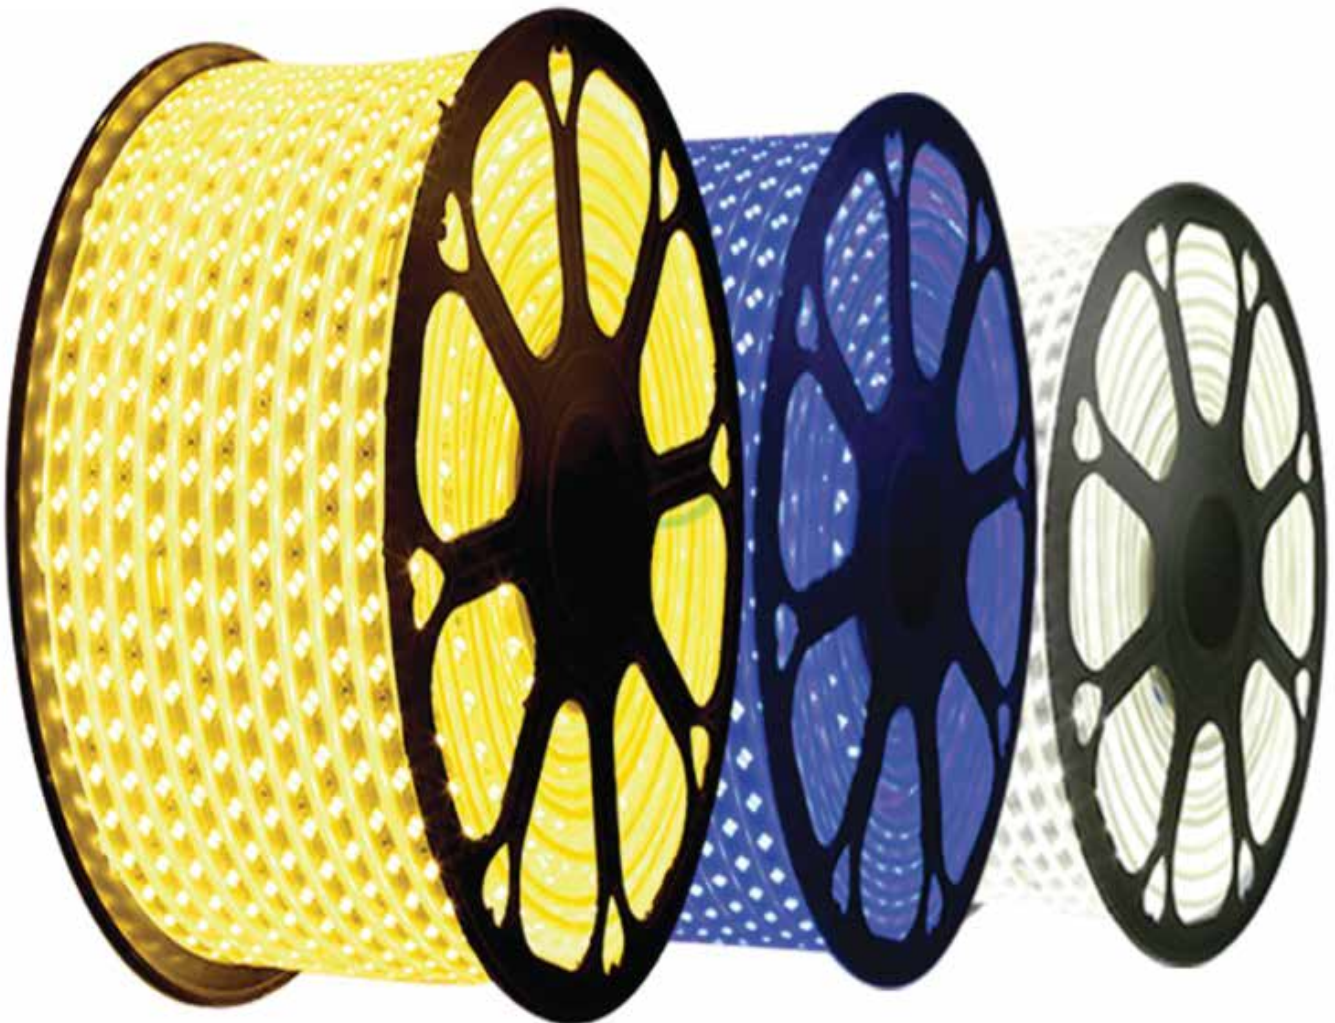

RAYSTAR

Enhance your home, Enhance your style

RAYSTAR LED ROPE LIGHT-SMD-5050-60-LED-8MM

PRODUCT CODE	LED'S	COLOR	PF	LENGTH(MTR.)	WATT/MTR	PRICE
RAYSTAR-5050-60-RGB	60	RGB	>0.9	80	9	12035
8MM-RGB-ROPE CORD WITH PRESS SWITCH	CONNECTOR WITHOUT REMOTE	-	-	-	-	255
8MM-RGB-ROPE CORD WITH REMOTE	CONNECTOR WITH REMOTE	-	-	-	-	375

RAYSTAR LED ROPE LIGHT-SMD-5730-120-LED-10MM

PRODUCT CODE	LED'S	COLOR	PF	LENGTH(MTR.)	WATT/MTR	PRICE
RAYSTAR-5730-120	120	WH/WW/BL	>0.9	80	6	8775
RAYSTAR-5730-120	120	RD/GN	>0.9	80	6	9415
RAYSTAR-5730-120	120	PK	>0.9	80	6	9730
10MM-ROPE CORD	CONNECTOR	-	-	-	-	60

RAYSTAR LED ROPE LIGHT-SMD-5730-72-LED-8MM

PRODUCT CODE	LED'S	COLOR	PF	LENGTH(MTR.)	WATT/MTR	PRICE
RAYSTAR-5730-72	72	WH/WW/BL	>0.9	80	5	6865
RAYSTAR-5730-72	72	RD/GN	>0.9	80	5	7340
RAYSTAR-5730-72	72	PK	>0.9	80	5	7820

RAYSTAR LED ROPE LIGHT-SMD-3014-100-LED-4MM

PRODUCT CODE	LED'S	COLOR	PF	LENGTH(MTR.)	WATT/MTR	PRICE
RAYSTAR-3014-96	100	WH/WW/BL	>0.9	80	4	6195
RAYSTAR-3014-96	100	RD/GN	>0.9	80	4	6825
RAYSTAR-3014-96	100	PK	>0.9	80	4	7145
	CONNECTOR	-	-	-	-	50

*All sizes are in mm or inches