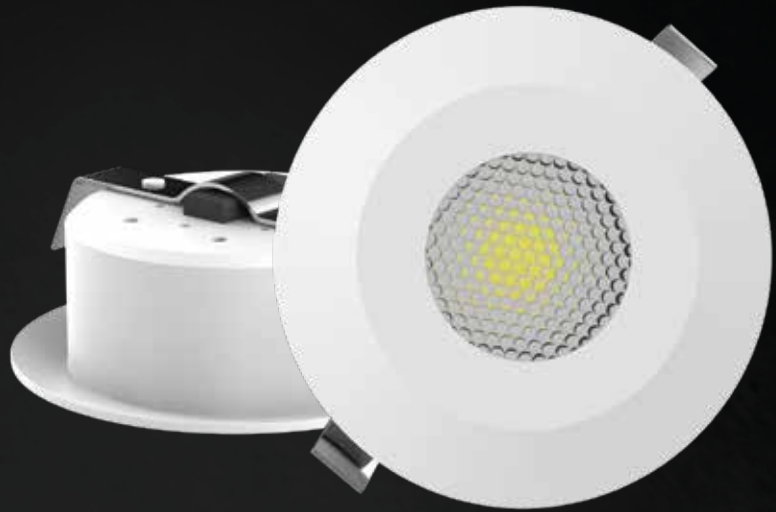

EVA 3W SPOTLIGHT COB

AC
220-240V

CCT/WH/WW/NW
RD/BL/GN/PK

FORM
RD

IP20

Ra 75

1 YEAR GUARANTEE

PRODUCT CODE	POWER	LUMENS	PF	CUT OUT	DIMENSION	BOX QTY	PRICE
EVA-3W	3W	210	>0.6	Ø36 or 1.4"	Ø42x16	200	150