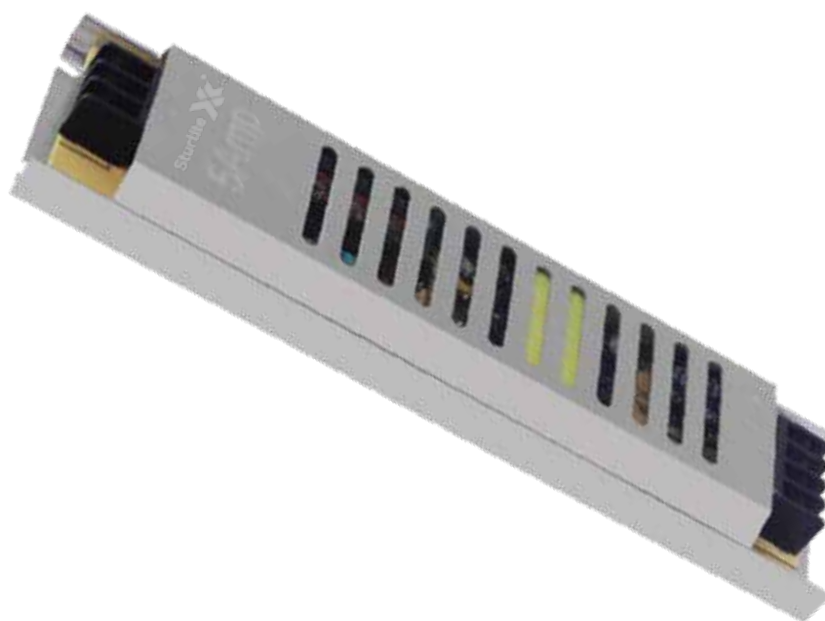

Stick adhesive to any clean and dry surface

CLIP

Use mounting clips, if needed to make power surface wire and strips stable

FRONT & BACK VIEW

Hassle free application

UNIVERSAL DRIVER

BASIC

LED STRIP DRIVER