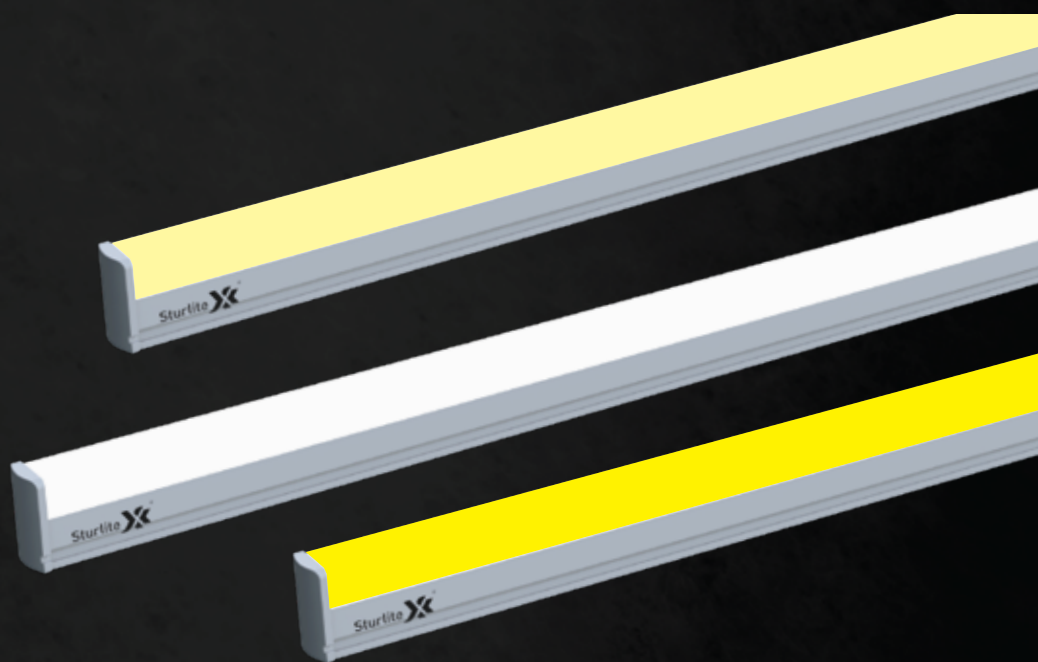

CIVIC 3 in 1

CIVIC 3in1 LED BATTEN

AC
220-240V

IP20

Ra 80

4KV SURGE

440V range
for 2 Hours

2 YEAR GUARANTEE

PRODUCT CODE	POWER	COLOR	LUMENS	PF	DIMENSION	BOX QTY	PRICE
CIVIC-20W-3CCT	22W	3CCT	2640	>0.9	Ø1190X37	25	675