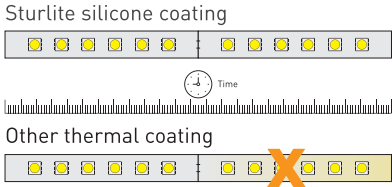

Yellowing Resistance