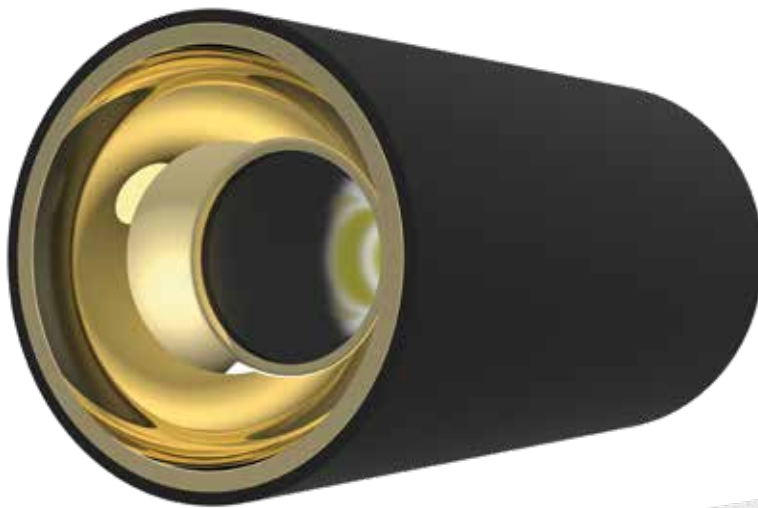

ADOR

Functional, Stylish & Efficient

ADOR LED SURFACE DOWNLIGHT

COB	AC 220-240V	CCT WH/WW/NW	IP20	45°	Ra 80	Housing Black/White	Reflector Finish Rosegold/Gold	2 YEAR GUARANTEE

PRODUCT CODE	POWER	FORM	LUMENS	PF	DIMENSION	BOX QTY	PRICE
ADOR-16W-RD	16W	RD	1600	>0.9	Ø150X75	30	1925
ADOR-16W-SQ	16W	SQ	1600	>0.9	Ø140X75	30	1925

- **1** Decorative metallic finishing
- **2** Durable & Impact resistant Die-casting Aluminium Housing
- **3** Wide Voltage Range & Surge Protection upto 4.0kV
- **4** Designed for the comfort of your Eyes

*All sizes are in mm or inches