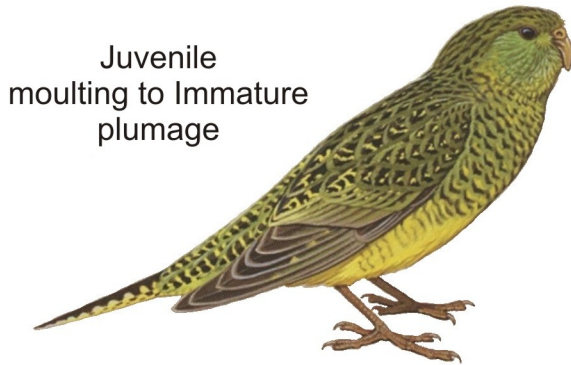

Night Parrot *Pezoporus occidentalis*

Species No.: 312

Band size: Trial

Adult

Adult

Juvenile
moulting to Immature
plumage

Adult

Morphometrics:

	Adult Male	Adult Female
Wing:	145 – 155 mm	136 – 150 mm
Tail:	92 – 113 mm	95 – 106 mm
Bill:	13 – 14 mm	11.7 – 13 mm
Tarsus:	20 – 23.1 mm	22.2 23.5 mm
Weight:	No information	

Ageing:

Little information available on ageing apart from published records that suggest juveniles are duller, plainer and greyer or browner than adults, or overall more olive than adults;
No information available on timing of moults, so all birds should simply be aged as (1+).