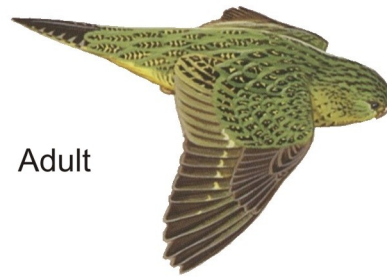

Night Parrot *Pezoporus occidentalis*

Species No.: 312

Band size: Trial

Adult

Adult

Juvenile
moulting to Immature
plumage

Adult

Morphometrics:

	Adult Male	Adult Female
Wing:	145 – 155 mm	136 – 150 mm
Tail:	92 – 113 mm	95 – 106 mm
Bill:	13 – 14 mm	11.7 – 13 mm
Tarsus:	20 – 23.1 mm	22.2 23.5 mm
Weight:	No information	

Ageing:

Little information available on ageing apart from published records that suggest juveniles are duller, plainer and greyer or browner than adults, or overall more olive than adults;
No information available on timing of moults, so all birds should simply be aged as (1+).