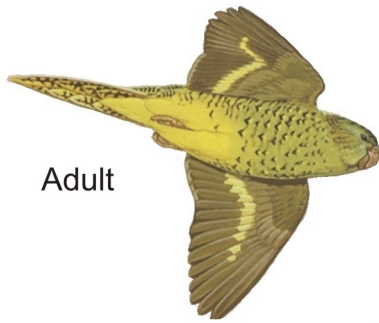

Night Parrot *Pezoporus occidentalis*

Species No.: 312

Band size: Trial

Adult

Adult

Juvenile
moulting to Immature
plumage

Adult

Morphometrics:

	Adult Male	Adult Female
Wing:	145 – 155 mm	136 – 150 mm
Tail:	92 – 113 mm	95 – 106 mm
Bill:	13 – 14 mm	11.7 – 13 mm
Tarsus:	20 – 23.1 mm	22.2 23.5 mm
Weight:	No information	

Ageing:

Little information available on ageing apart from published records that suggest juveniles are duller, plainer and greyer or browner than adults, or overall more olive than adults;
No information available on timing of moults, so all birds should simply be aged as (1+).