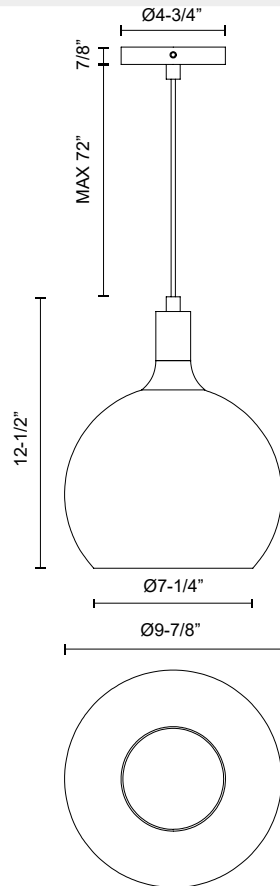

CASTILLA PD506210

FIXTURE DIMENSIONS	D9-7/8" x H12-1/2"
LAMP TYPE	E26
MAX WATTAGE	60W
BULB QTY	1
BULBS INCLUDED	No
VOLTAGE	120V
GLASS DETAILS	Clear Glass or Opal Glass
MATERIAL	Glass; Steel;
WIRE LENGTH	72"
MINIMUM HANG HEIGHT	16"
SLOPED CEILING ADAPTABLE	Yes
LOCATION	Dry
CANOPY DIMENSIONS	D4-3/4" x E7/8"
PAINT FINISH	AG01; MB01;

[D - Diameter, L - Length, W - Width, H - Height, E - Extension]

AVAILABLE FINISHES:

*For complete warranty terms, please visit: www.aloralighting.com/warranty