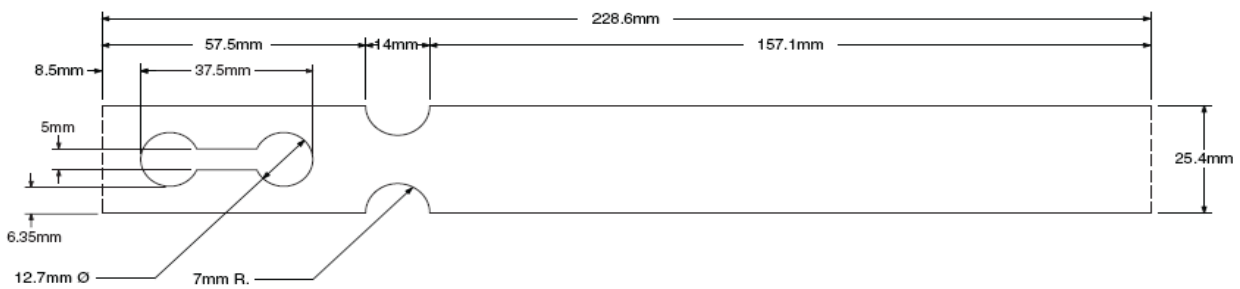

Supplied 4 across, total web width 102mm; 500 x 4 across tags per roll

* perforation between tags

Rolls are sold in box quantities only

Z-Slip

Packing Slip Solution

Part Number	Size W x H (mm)	Labels/Roll	Rolls/box	Approx weight/box (kg)	Price per 1000 Labels EURO €	Price per Roll EURO €
10006703*	111 x 175	580	4	12.2	216.34	125.48
10004425*	168 x 152	660	2	9.5	225.18	148.62