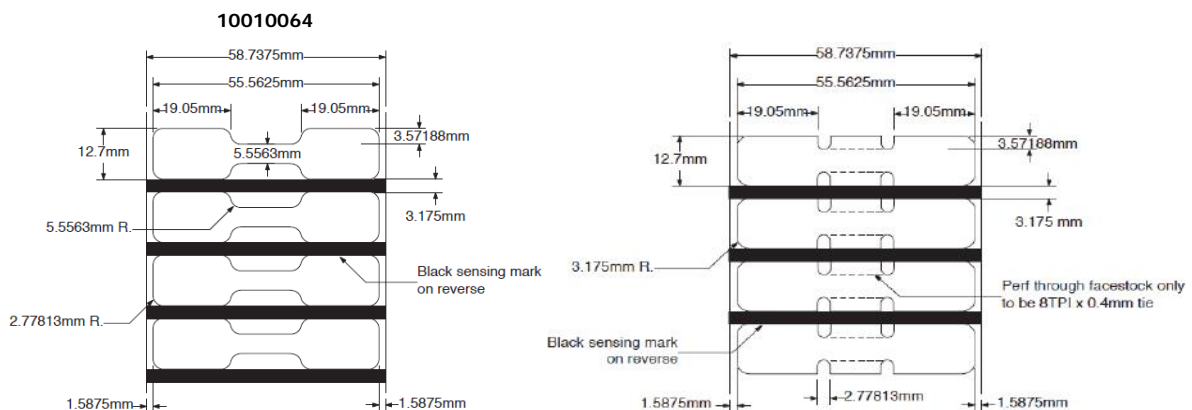

Zebra ZipShip Labels

For Desktop Printers

Suggested List Price

[Return to Index](#)

Z-Perform 1000D 80 Receipt

Rolls supplied on 25mm cores with maximum outer diameter 127mm

Uncoated direct thermal 80 micron receipt paper

Part Number	Size W x H (mm)	Length	Rolls/box	Approx weight/box (kg)	Price per 1000 Labels EURO €	Price per Roll EURO €
800420-314	51mm x cont.	100 metres	12	4.8	NA	10.09
800440-314	102mm x cont.	100 metres	12	9.5	NA	10.47

Rolls are sold in box quantities only

Z-Select 2000D 190 Tag

Rolls supplied on 25mm cores with maximum outer diameter 102mm

Premium topcoated direct thermal 190 micron paper tag

Part Number	Size W x H (mm)	Tags/Roll	Rolls/box	Approx weight/box (kg)	Price per 1000 Labels EURO €	Price per Roll EURO €
800999-005■	32 x 57	600	12	2.4	12.23	7.34
800999-009◆	57 x 35	967	12	4.5	9.99	9.66
800999-020	102 x 76	450	12	7.9	39.11	17.60

■ supplied with hole

◆ inside wound

All above part numbers have perforation between tags

Rolls are sold in box quantities only

8000D Jewelry

White coated polypropylene label with permanent acrylic adhesive

Part Number	Size W x H (mm)	Labels/Roll	Rolls/box	Approx weight/box (kg)	Price per 1000 Labels EURO €	Price per Roll EURO €
10010064 without flaps	56 x 13	3,510	6	2.6	11.01	38.63
10010065 with flaps	56 x 13	3,510	6	2.7	11.01	38.63

Supplied with black mark between each label

Rolls are sold in box quantities only