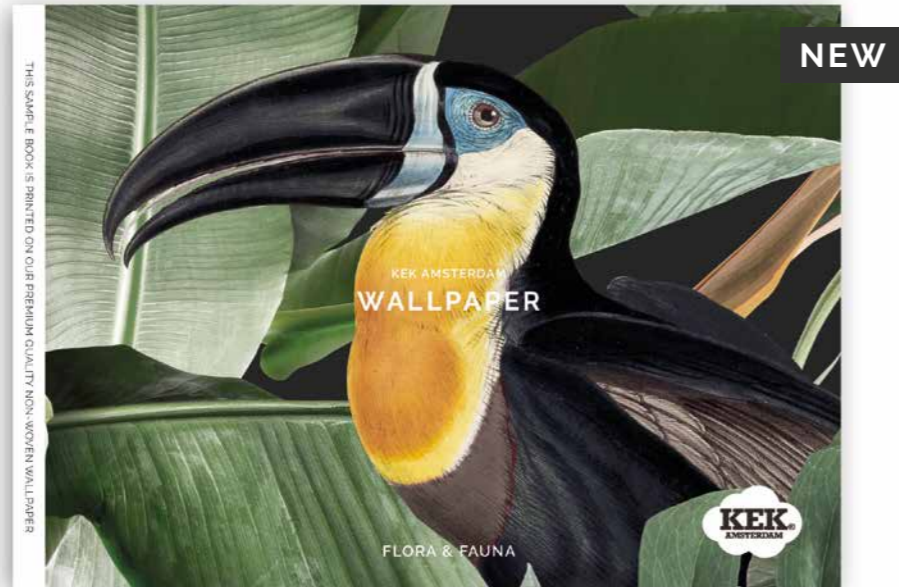

Royal Blue Flamingo
S 45 x 60 cm, HP-019
M 60 x 80 cm, HP-020

Roseate Spoonbill
M 80 x 60 cm, HP-107
L 100 x 75 cm, HP-108

Blue Crane
M 80 x 60 cm, HP-123
L 100 x 75 cm, HP-104

Louisiana Heron
M 80 x 60 cm, HP-105
L 100 x 75 cm, HP-106

Golden Age Landscape I
M 80 x 60 cm, HP-100
L 100 x 75 cm, HP-101

Golden Age Landscape II
M 80 x 60 cm, HP-042
L 100 x 75 cm, HP-043

Golden Age Landscape III
M 80 x 60 cm, HP-059
L 100 x 75 cm, HP-060

WPB10 FLORA & FAUNA

WPB11 LANDSCAPES & MARBLE

WALLPAPER SAMPLE BOOKS

We recommend to order our sample books for presenting our wallpaper in your store. There are two books available: **'Flora & Fauna'** with all wallpaper designs of various flowers, plants and animals and **'Landscapes & Marble'** in which you'll find all wallpaper designs with landscapes and marble.