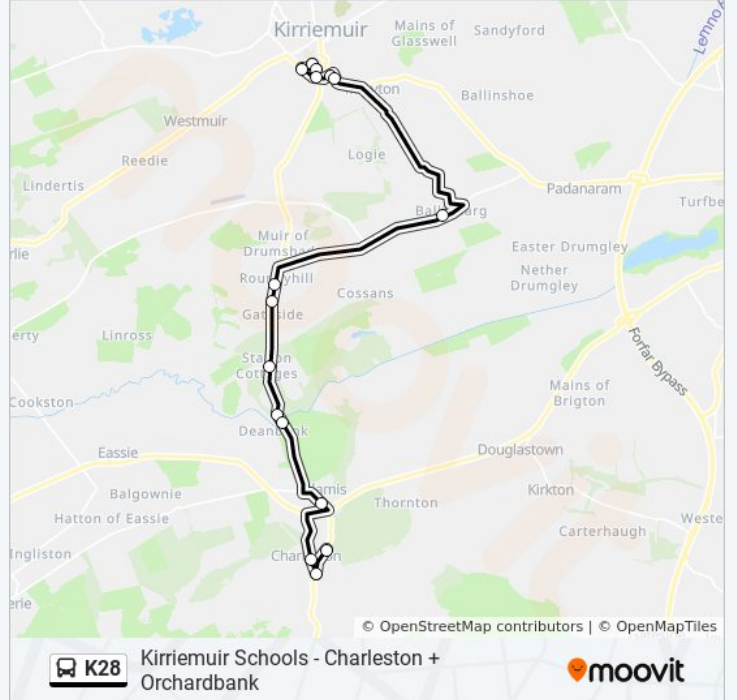

Direction: Charleston

16 stops

[VIEW LINE SCHEDULE](#)

Primary School, Southmuir
Webster's High School, Southmuir
Isla Road, Southmuir
Duthie Street, Southmuir
Morrison Street, Southmuir
Veterinary Centre, Southmuir
Mains Of Ballindarg, Padanaram
Phone Box, Roundyhill
Leys Of Cossans, Roundyhill
Station Cottages, Glamis
Bridgend, Glamis
Deanbank Cottages, Glamis
Primary School, Glamis
Arniefoul Road End, Glamis
Charleston Road End, Charleston
Bus Shelter, Charleston

Stops: 16

Trip Duration: 20 min

Line Summary:

Direction: Southmuir

16 stops

[VIEW LINE SCHEDULE](#)

- Arniefoul Road End, Glamis
- Charleston Road End, Charleston
- Bus Shelter, Charleston
- Mary Countess Way, Glamis
- Deanbank Cottages, Glamis
- Bridgend, Glamis
- Station Cottages, Glamis
- Leys Of Cossans, Roundyhill
- Phone Box, Roundyhill
- Mains Of Ballindarg, Padanaram
- Veterinary Centre, Southmuir
- Morrison Street, Southmuir
- Duthie Street, Southmuir
- Isla Road, Southmuir
- Webster's High School, Southmuir
- Primary School, Southmuir

K28 bus Time Schedule

Southmuir Route Timetable:

Sunday	Not Operational
Monday	8:14 AM
Tuesday	8:14 AM
Wednesday	8:14 AM
Thursday	8:14 AM
Friday	8:14 AM
Saturday	Not Operational

K28 bus Info

Direction: Southmuir

Stops: 16

Trip Duration: 31 min

Line Summary:

K28 bus time schedules and route maps are available in an offline PDF at moovitapp.com. Use the [Moovit App](#) to see live bus times, train schedule or subway schedule, and step-by-step directions for all public transit in Scotland.