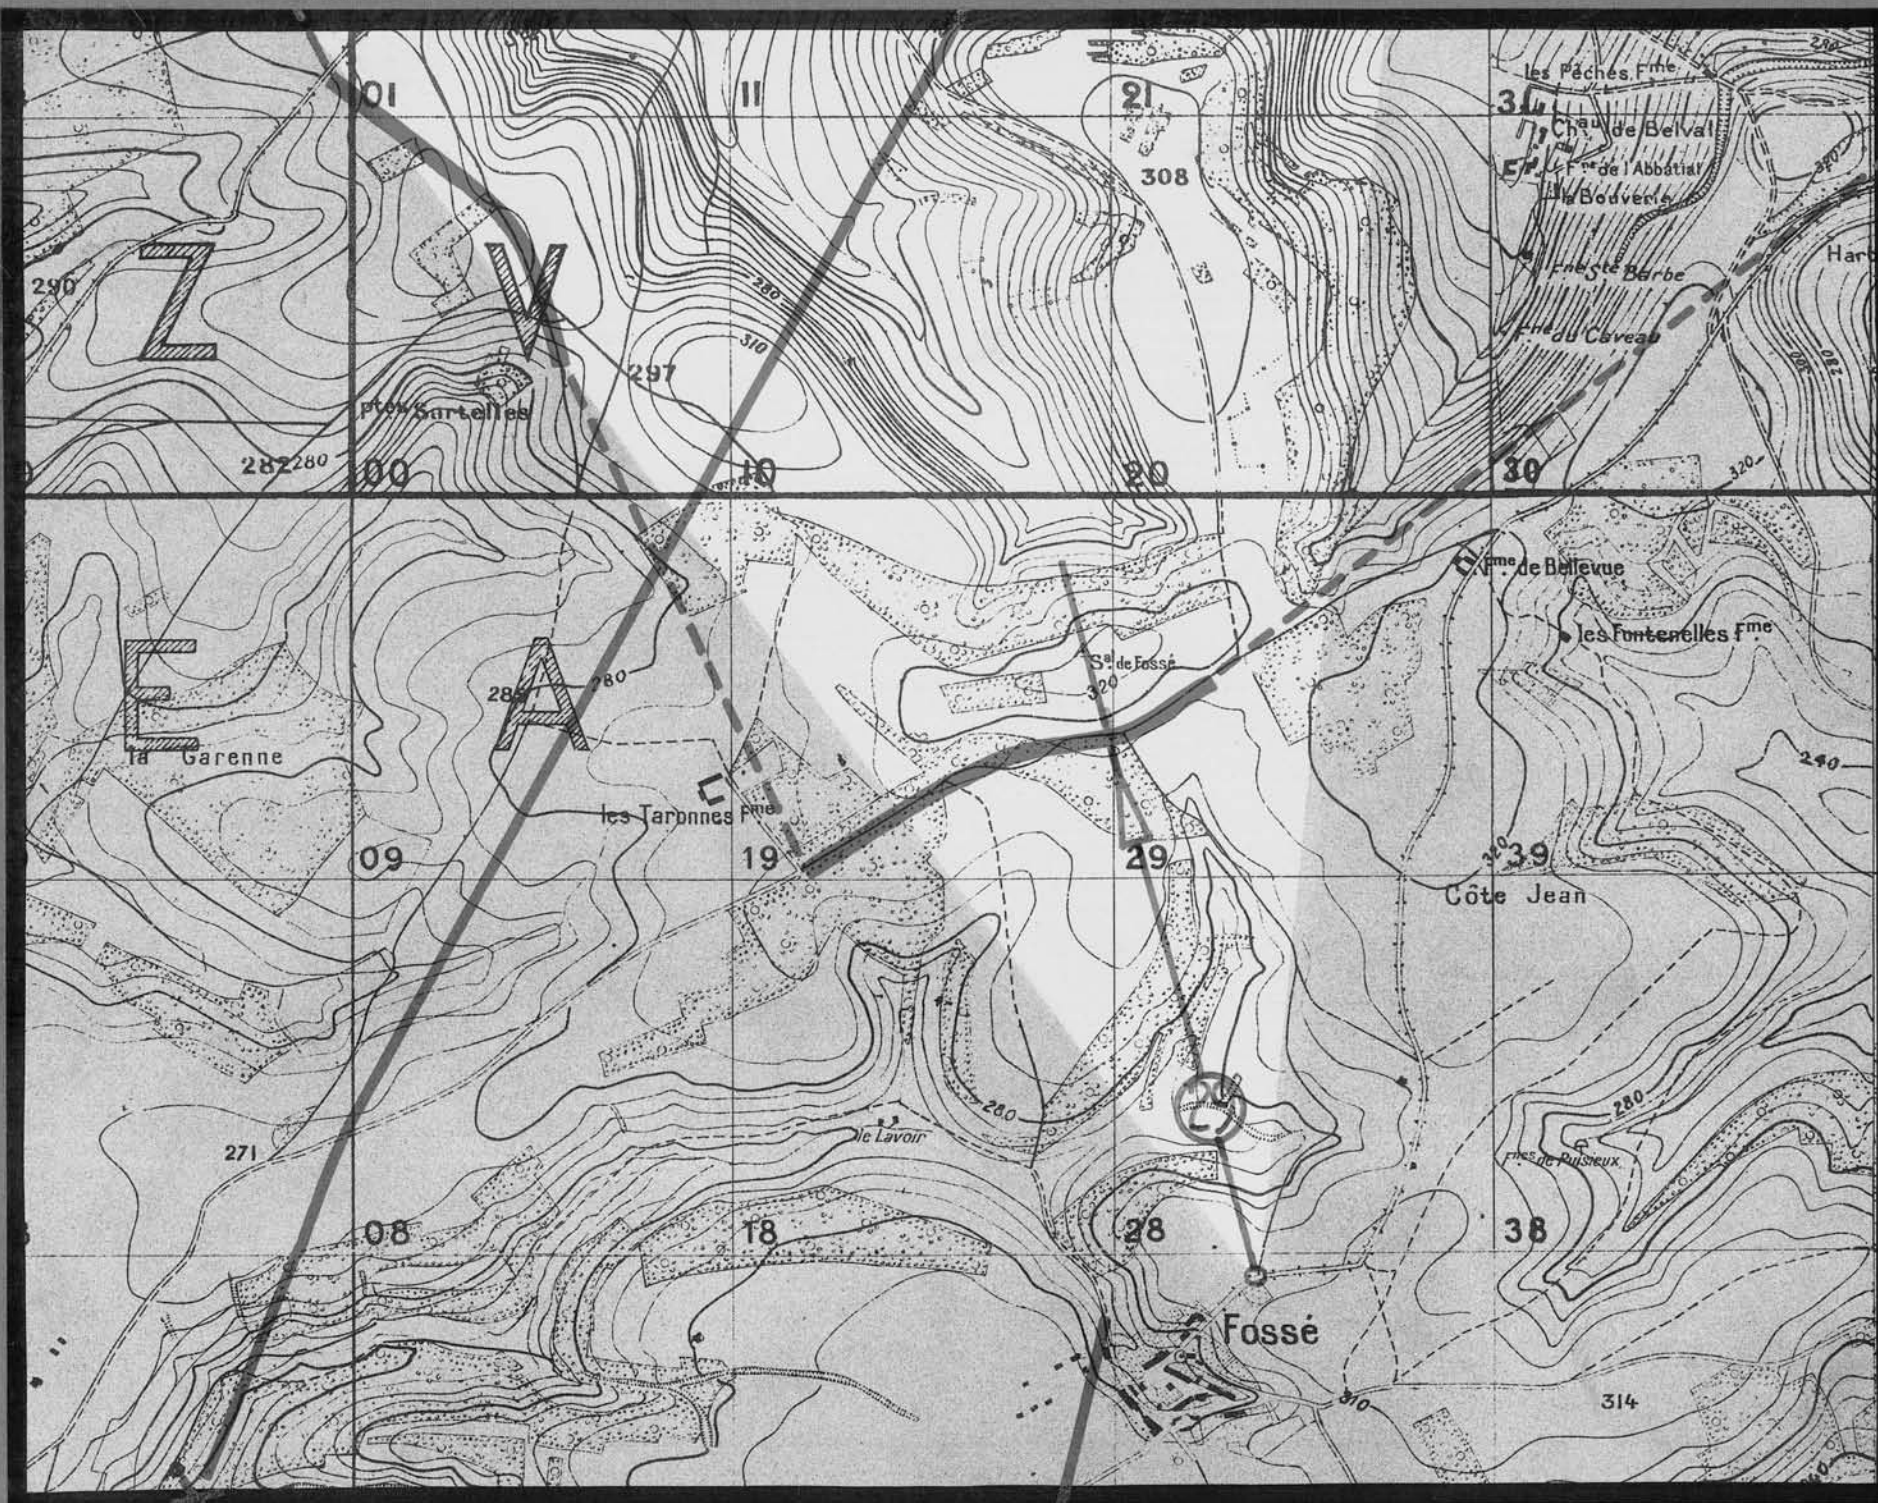

album. On this index map have been indicated the position of the camera and the direction in which it was sighted in taking each photograph.

On the page opposite each photograph is a section of the 1:20,000 map of the terrain in the vicinity of that pertaining to the photograph. The white wedge-shaped portion of the map indicates the sector of terrain which actually appears in the picture. The plotted position of the camera and the axis of the picture are shown in blue, the length of the blue line approximately indicating the depth of the view. The circled number corresponds to the number of the photograph, of which the numerals before the dash indicate the division and the numerals after the dash indicate the serial number of the photograph in this division.

AMERICAN BATTLE MONUMENTS COMMISSION,

CHAIRMAN

NOV 22 1946

80TH DIVISION
MEUSE-ARGONNE OFFENSIVE
OCTOBER 23—NOVEMBER 8, 1918

Signal de Fossé

Côte 314

Sommauthe - Harricourt road

9.40-1.36

81ST DIVISION
MEUSE-ARGONNE OFFENSIVE
NOVEMBER 2-11, 1918

KEY MAP
AMERICAN OPERATIONS
ST. MIHIEL REGION

SEPTEMBER 12-NOVEMBER 11, 1918

-  Area Covered by Operation Shown on Summary Map
-  Ground Gained by American Divisions in the St. Mihiel Offensive, September 12-16
-  Ground Gained by American Divisions September 17-November 8
-  Ground Gained in Nov 9-11 Operation of American Second Army and 81st Division, American First Army
-  Ground Gained by French Divisions attached to American Army, September 12-16
-  Front Line
-  Circled numeral indicates American division