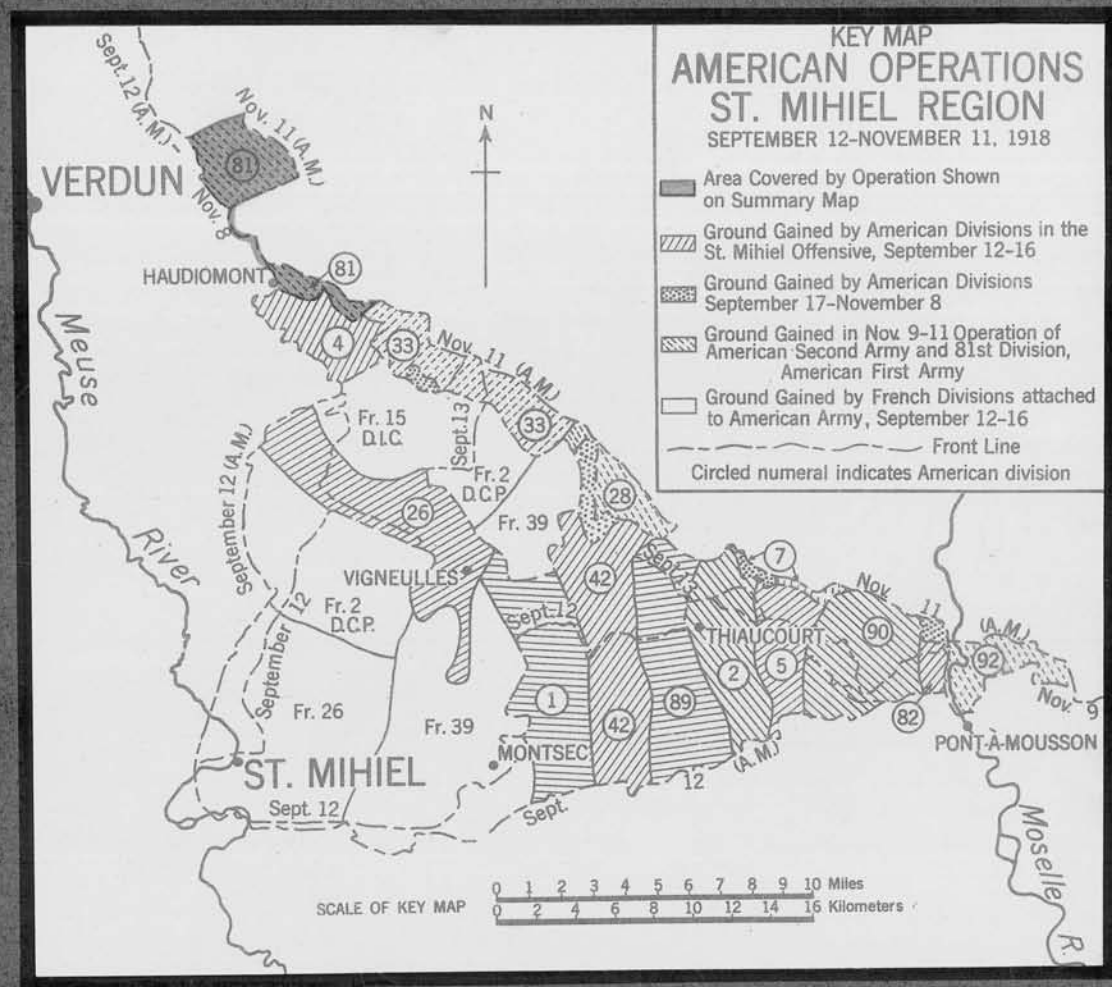

Vaux-en-Dieulet

Bois de Belval

Letanne-Beaumont road

Beauregard

Beaumont

Beaumont-Sommaulhe road

Warniforêt

Bois de Gf Dieulet

81ST DIVISION
MEUSE-ARGONNE OFFENSIVE
NOVEMBER 2-11, 1918

KEY MAP
AMERICAN OPERATIONS
ST. MIHIEL REGION

SEPTEMBER 12-NOVEMBER 11, 1918

-  Area Covered by Operation Shown on Summary Map
-  Ground Gained by American Divisions in the St. Mihiel Offensive, September 12-16
-  Ground Gained by American Divisions September 17-November 8
-  Ground Gained in Nov 9-11 Operation of American Second Army and 81st Division, American First Army
-  Ground Gained by French Divisions attached to American Army, September 12-16
-  Front Line
-  Circled numeral indicates American division