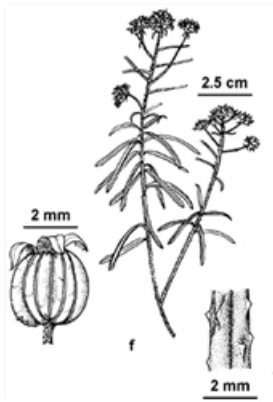

Plants of South Eastern New South Wales

Flowering stem. Photographer Don Wood, southern edge of Bournda National Park near Tura Beach

Flowering shrub. Photographer Steve Burrows, Bournda National Park south of Tathra

Line drawings (as *Astrotricha* sp. 5). f. flowering branch; seed case; leaf upper surface. K Maling, University of Sydney, ©2021 Royal Botanic Gardens Board, Melbourne, Vic

Common name

Merimbula star-hair

Notes

Shrub to 1.8 m tall. Branchlets, leaf undersurfaces, and flowers covered with small **stellate** hairs (needs a hand lens or a macro app on your phone/tablet to see). Leaves **alternating** up the stems, 2–4 cm long (to 6 cm in juveniles), 1.5–2 mm wide, upper surface convex with conspicuous short wrinkles, these often each capped with a small rough point, margins curved down; tips rounded. Flowers pale green to cream with 5 **petals** 2.3–2.5 mm long. Flowers in clusters 3–20 cm long. Flowering: October–December.

Leaves convex, margins curved down, shorter and usually wider than the leaves of *Astrotricha linearis*.

Full name *Astrotricha* sp. Wallagaraugh (R.O.Makinson 1228) NSW Herbarium

Endangered NSW (as *Astrotricha* sp. Wallagaraugh). Provisions of the NSW Biodiversity Conservation Act 2016 No 63 relating to the protection of protected plants generally also apply to plants that are a threatened species.