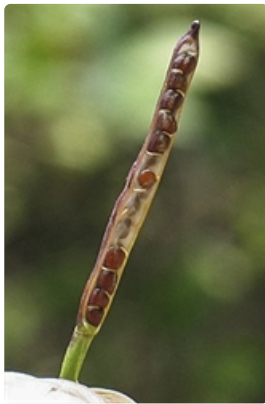

# Plants of South Eastern New South Wales

Flowering plant. Photographer Jackie Miles, Kosciuszko National Park

Seeding plant. Photographer Jackie Miles, Kosciuszko National Park

Seed case. Photographer Jackie Miles

## Common name

Native Wintercress

## Notes

**Annual** or **biennial** herb to 0.90 m high, hairless. Basal leaves oval, sometimes lobed, with long stalks. Stem leaves **alternating** up the stems, the lower leaves **dissected**, with up to 6 pairs of lobes, upper stem leaves **simple** and more or less toothed or dissected with one pair of **lateral** lobes, the **terminal** lobe much larger. Flowers with 4 **petals** each 5–6.6 mm long. Flowers in clusters. Flowers summer. Seed cases 2–6 cm long, 2–2.5 mm wide, its stalk **erect** to **spreading**, 3–7 mm long, to 1 mm wide. Seeds with a narrow warty **wing**.