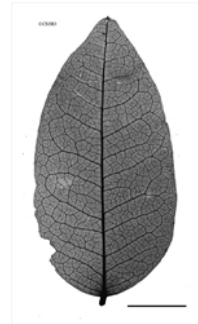

Flowers

Inflorescence about 10-50 cm long. Pedicels about 6-12 mm long. Sepals about 9-12 mm long. Petals obovate, about 12-15 mm long. Stamens about 8-12 mm long, anthers about 1.4-1.8 mm long. Ovary about 7 mm long. Ovules 4 per ovary.

Fruit

Fruits about 8-13 x 4-6 cm, base acute, apex obtuse, surface clothed in spines about 5-10 mm long. Style persistent at the apex as a beak about 11 mm long. Seeds 2-4 per pod, each seed about 15-25 mm diam., testa yellow to brown or greenish grey.

RFK Code

2230

Flower. © R.L. Barrett

Leaves and inflorescence. © R.L. Barrett

Fruit. © R.L. Barrett

Fruit. © R.L. Barrett

Habit and leaves. © R.L. Barrett

Seed. © R.L. Barrett

Vine stem bark and vine stem transverse section. © CSIRO

Scale bar 10mm. © CSIRO

10th leaf stage. © CSIRO

Cotyledon stage, hypogeal germination. © CSIRO

Web edition hosted at <https://apps.lucidcentral.org/rainforest>