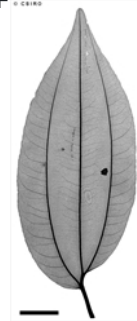

Flowers

Inflorescence 1-2 cm long, much shorter than the leaves. Calyx lobes about 2 mm long, pubescent on the outer surface, +/- glabrous within, longitudinally ridged on the inner surface. Petals +/- spatulate, about 1.5 mm long, margins involute, enveloping the stamens. Staminal filaments about 1.5 mm long, inserted outside the broad and flat disk, anthers about 0.5 mm long. Ovary immersed in the disk, about 0.6-0.7 mm diam.

Fruit

Fruits globular or depressed globular, about 22-28 mm diam. Seeds flat, +/- orbicular, about 7-8 mm diam., enclosed in a stone about 15 mm diam. Cotyledons +/- orbicular, about 6 mm diam.

Seedlings

Cotyledons oblong to +/- orbicular, about 16-18 mm long. First pair of leaves with stipular spines, leaf blade ovate, margins toothed. At the tenth leaf stage: leaf blade ovate, apex acute, base obtuse or slightly cordate, margin serrate from the base to the apex, upper surface glabrous or with a few hairs on the midrib near the base; a single gland present on each side of the margin of the leaf blade at the junction with the petiole; stipules spinose. Seed germination time 25 to 26 days.

Distribution and Ecology

Endemic to Australia, occurs in WA and NT. Altitudinal range from near sea level to 200 m. Grows in monsoon forest and beach forest.

RFK Code

956

Scale bar 10mm. © CSIRO