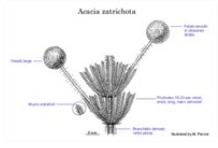

WATTLE

Acacias of Australia

Acacia zatrichota A.S.George

Source: WorldWideWattle ver. 2.
Published at: www.worldwidewattle.com
See illustration.