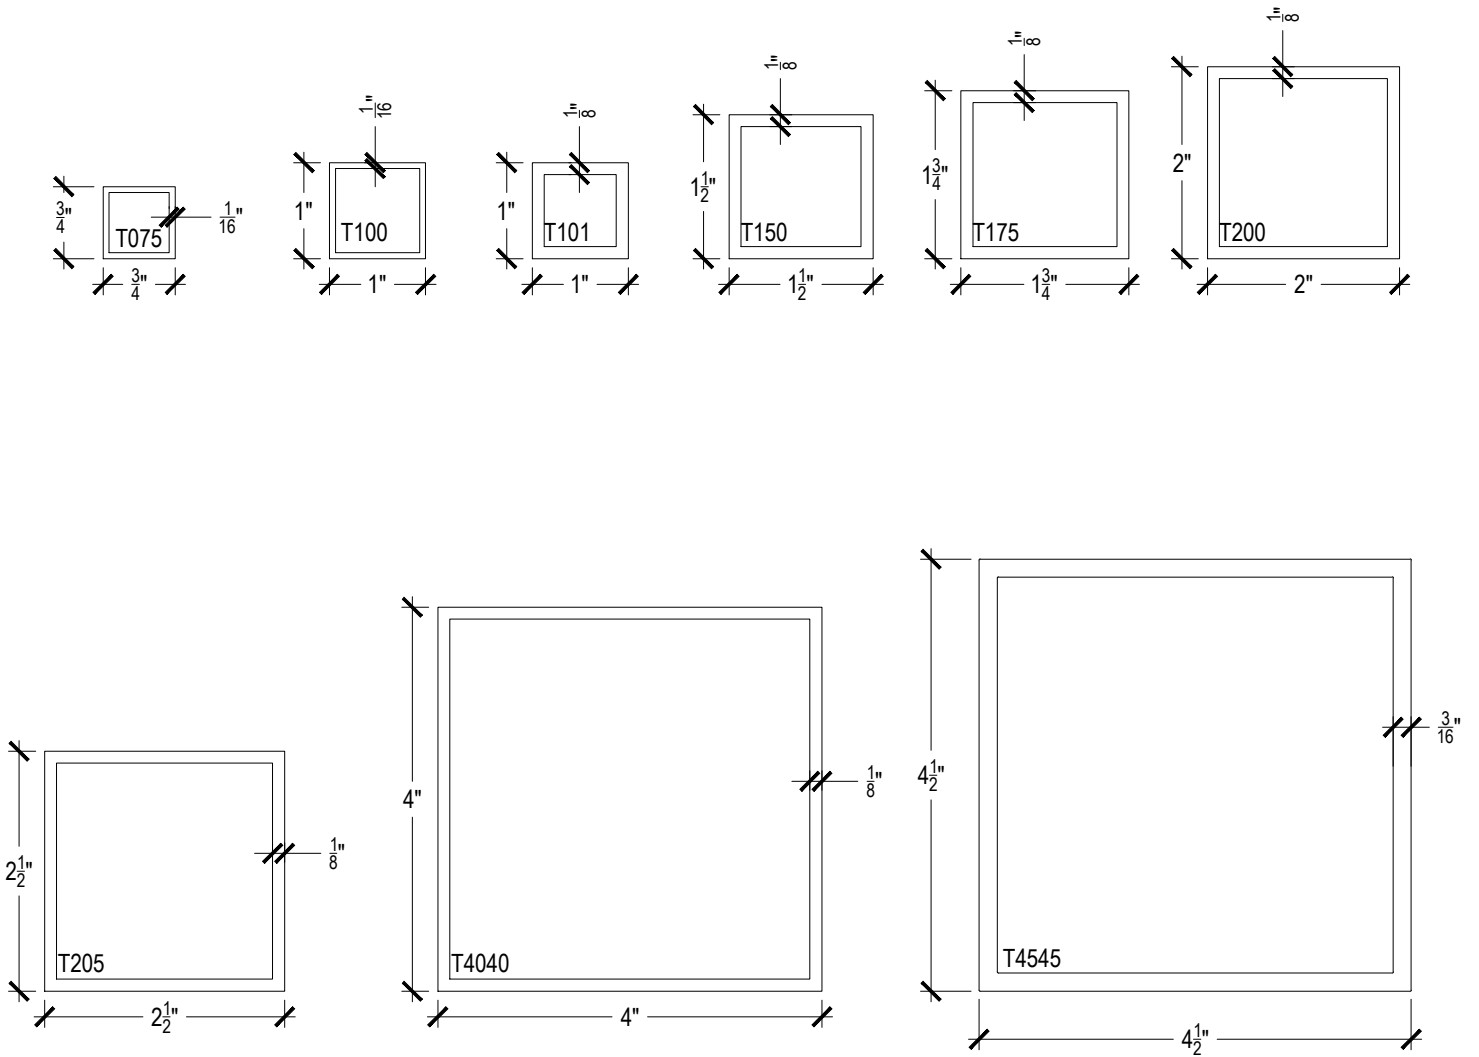

Tube Square

Description: Standard Sizes

Function: Accessories

Detail: N.A.

Scale: 6" = 1'-0"

SHEET 4 OF 5

Tube Rectangles

Description: Standard Sizes

Function: Accessories

Detail: N.A.

Scale: 6" = 1'-0"

SHEET 5 OF 5