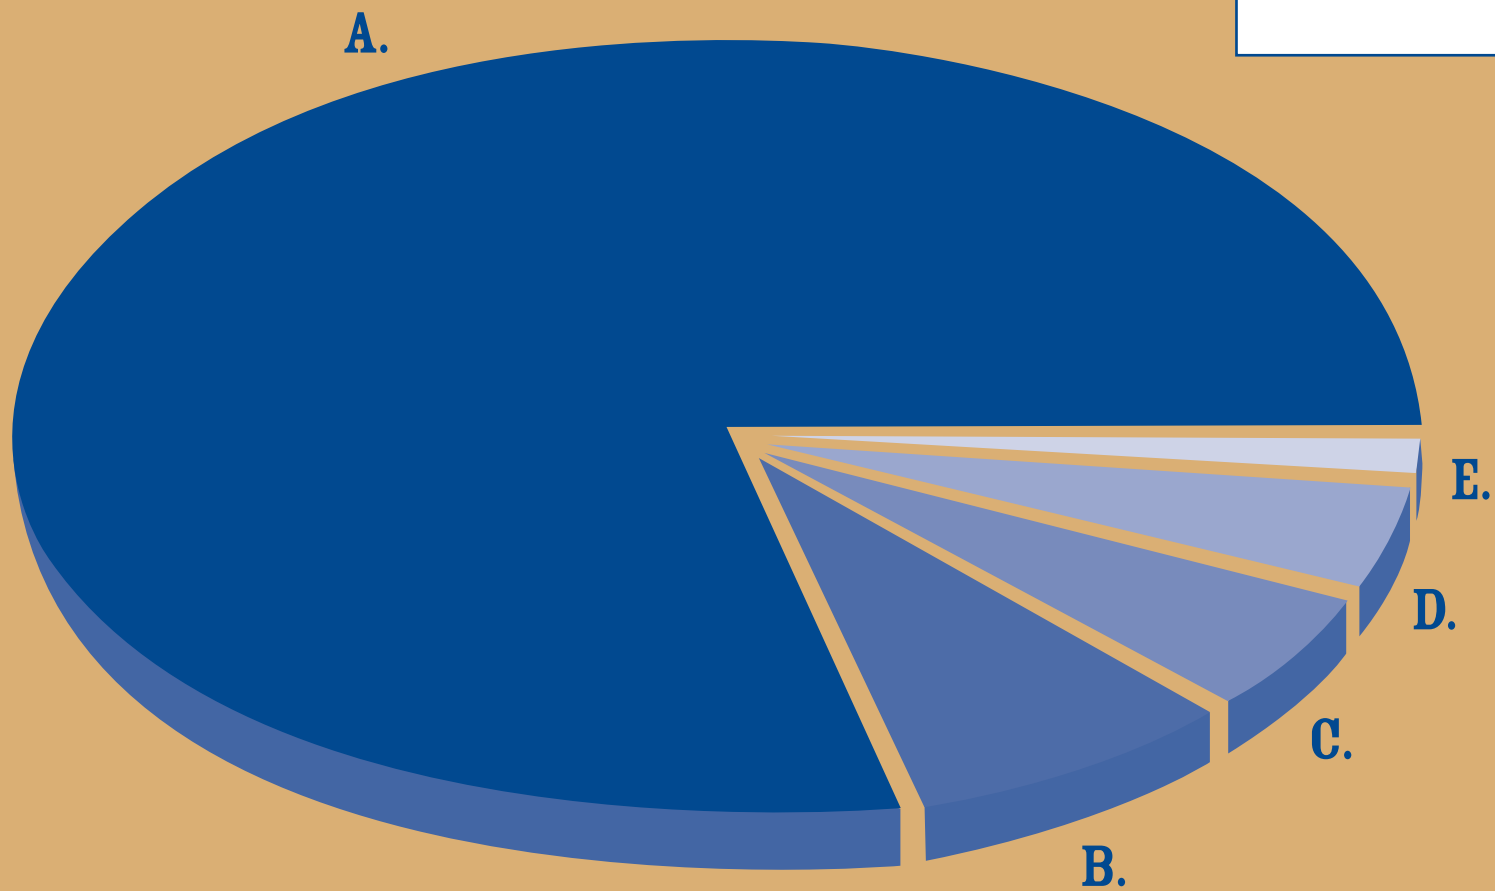

- **A. SPECIAL PROJECTS**
  87%
- **B. SEEDS OF HOPE CAMPAIGN**
  5%
- **C. GENERAL FUNDS**
  4%
- **D. INDIVIDUAL GIFTS**
  3%
- **E. ENDOWMENTS**
  1%