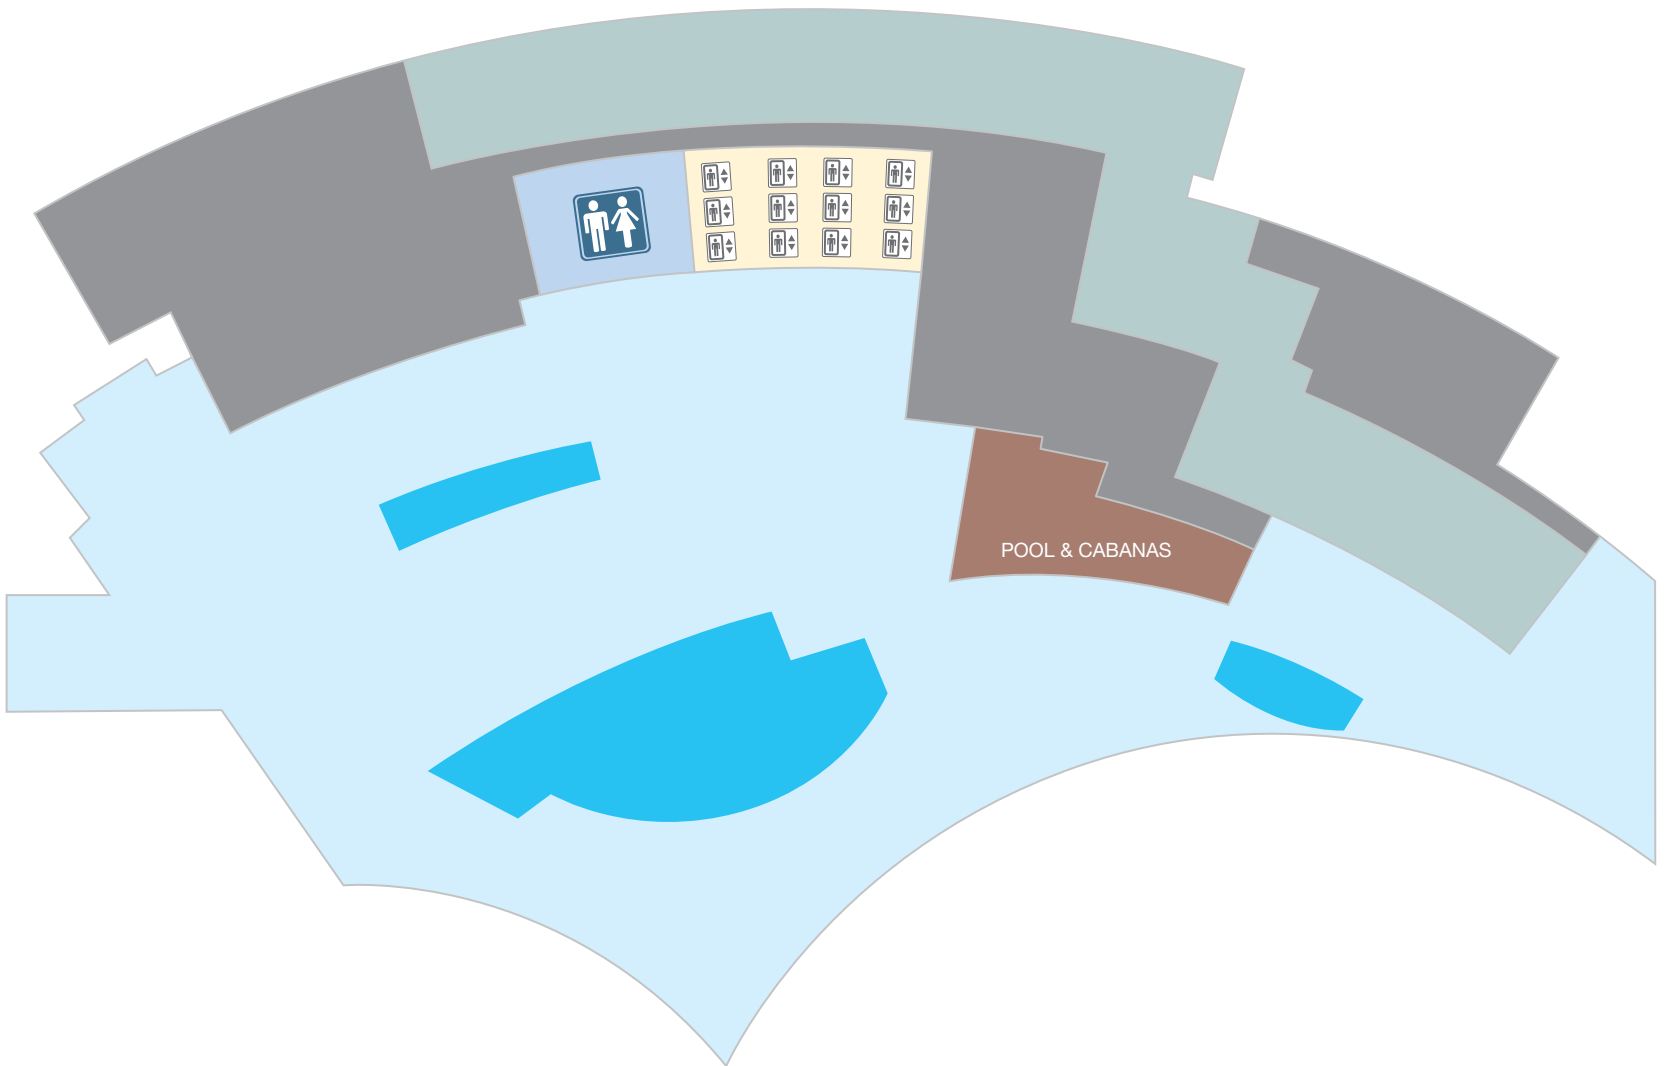

NORTH VALET LOWER LEVEL

KEY

- | | | |
|--------------------------|----------------------|--------------------------|
| PUBLIC THOROUGHFARE | SPA / FITNESS CENTER | WASHROOMS |
| SLOTS & ELECTRONIC GAMES | BARS & LOUNGES | MEN'S SHOESHINE |
| TABLE GAMES | CONCIERGE | AUTOMATED TELLER MACHINE |
| CASINO & SPORTS BOOK | MEETING SPACES | INTERNET KIOSKS |
| SHOPS & BOUTIQUES | ELEVATORS | TELEPHONE |
| RESTAURANTS | STAIRS & ESCALATORS | UBER & RIDESHARE |
| | | TRAM |

◀ PREV

HOME

NEXT ▶

Vdara®

LEVEL 1

KEY

- | | | |
|--------------------------|----------------------|--------------------------|
| PUBLIC THOROUGHFARE | SPA / FITNESS CENTER | WASHROOMS |
| SLOTS & ELECTRONIC GAMES | BARS & LOUNGES | MEN'S SHOESHINE |
| TABLE GAMES | CONCIERGE | AUTOMATED TELLER MACHINE |
| CASINO & SPORTS BOOK | MEETING SPACES | INTERNET KIOSKS |
| SHOPS & BOUTIQUES | ELEVATORS | TELEPHONE |
| RESTAURANTS | STAIRS & ESCALATORS | UBER & RIDESHARE |
| | | TRAM |

Vdara®

LEVEL 2- THE SPA

KEY

- | | | |
|---|--|--|
|  PUBLIC THOROUGHFARE |  SPA / FITNESS CENTER |  WASHROOMS |
|  SLOTS & ELECTRONIC GAMES |  BARS & LOUNGES |  MEN'S SHOESHINE |
|  TABLE GAMES |  CONCIERGE |  AUTOMATED TELLER MACHINE |
|  CASINO & SPORTS BOOK |  MEETING SPACES |  INTERNET KIOSKS |
|  SHOPS & BOUTIQUES |  ELEVATORS |  TELEPHONE |
|  RESTAURANTS |  STAIRS & ESCALATORS |  UBER & RIDESHARE |
| | |  TRAM |

◀ PREV

HOME

NEXT ▶

Vdara®

LEVEL 3 - POOL

KEY

- | | | |
|--------------------------|----------------------|--------------------------|
| PUBLIC THOROUGHFARE | SPA / FITNESS CENTER | WASHROOMS |
| SLOTS & ELECTRONIC GAMES | BARS & LOUNGES | MEN'S SHOESHINE |
| TABLE GAMES | CONCIERGE | AUTOMATED TELLER MACHINE |
| CASINO & SPORTS BOOK | MEETING SPACES | INTERNET KIOSKS |
| SHOPS & BOUTIQUES | ELEVATORS | TELEPHONE |
| RESTAURANTS | STAIRS & ESCALATORS | UBER & RIDESHARE |
| | | TRAM |