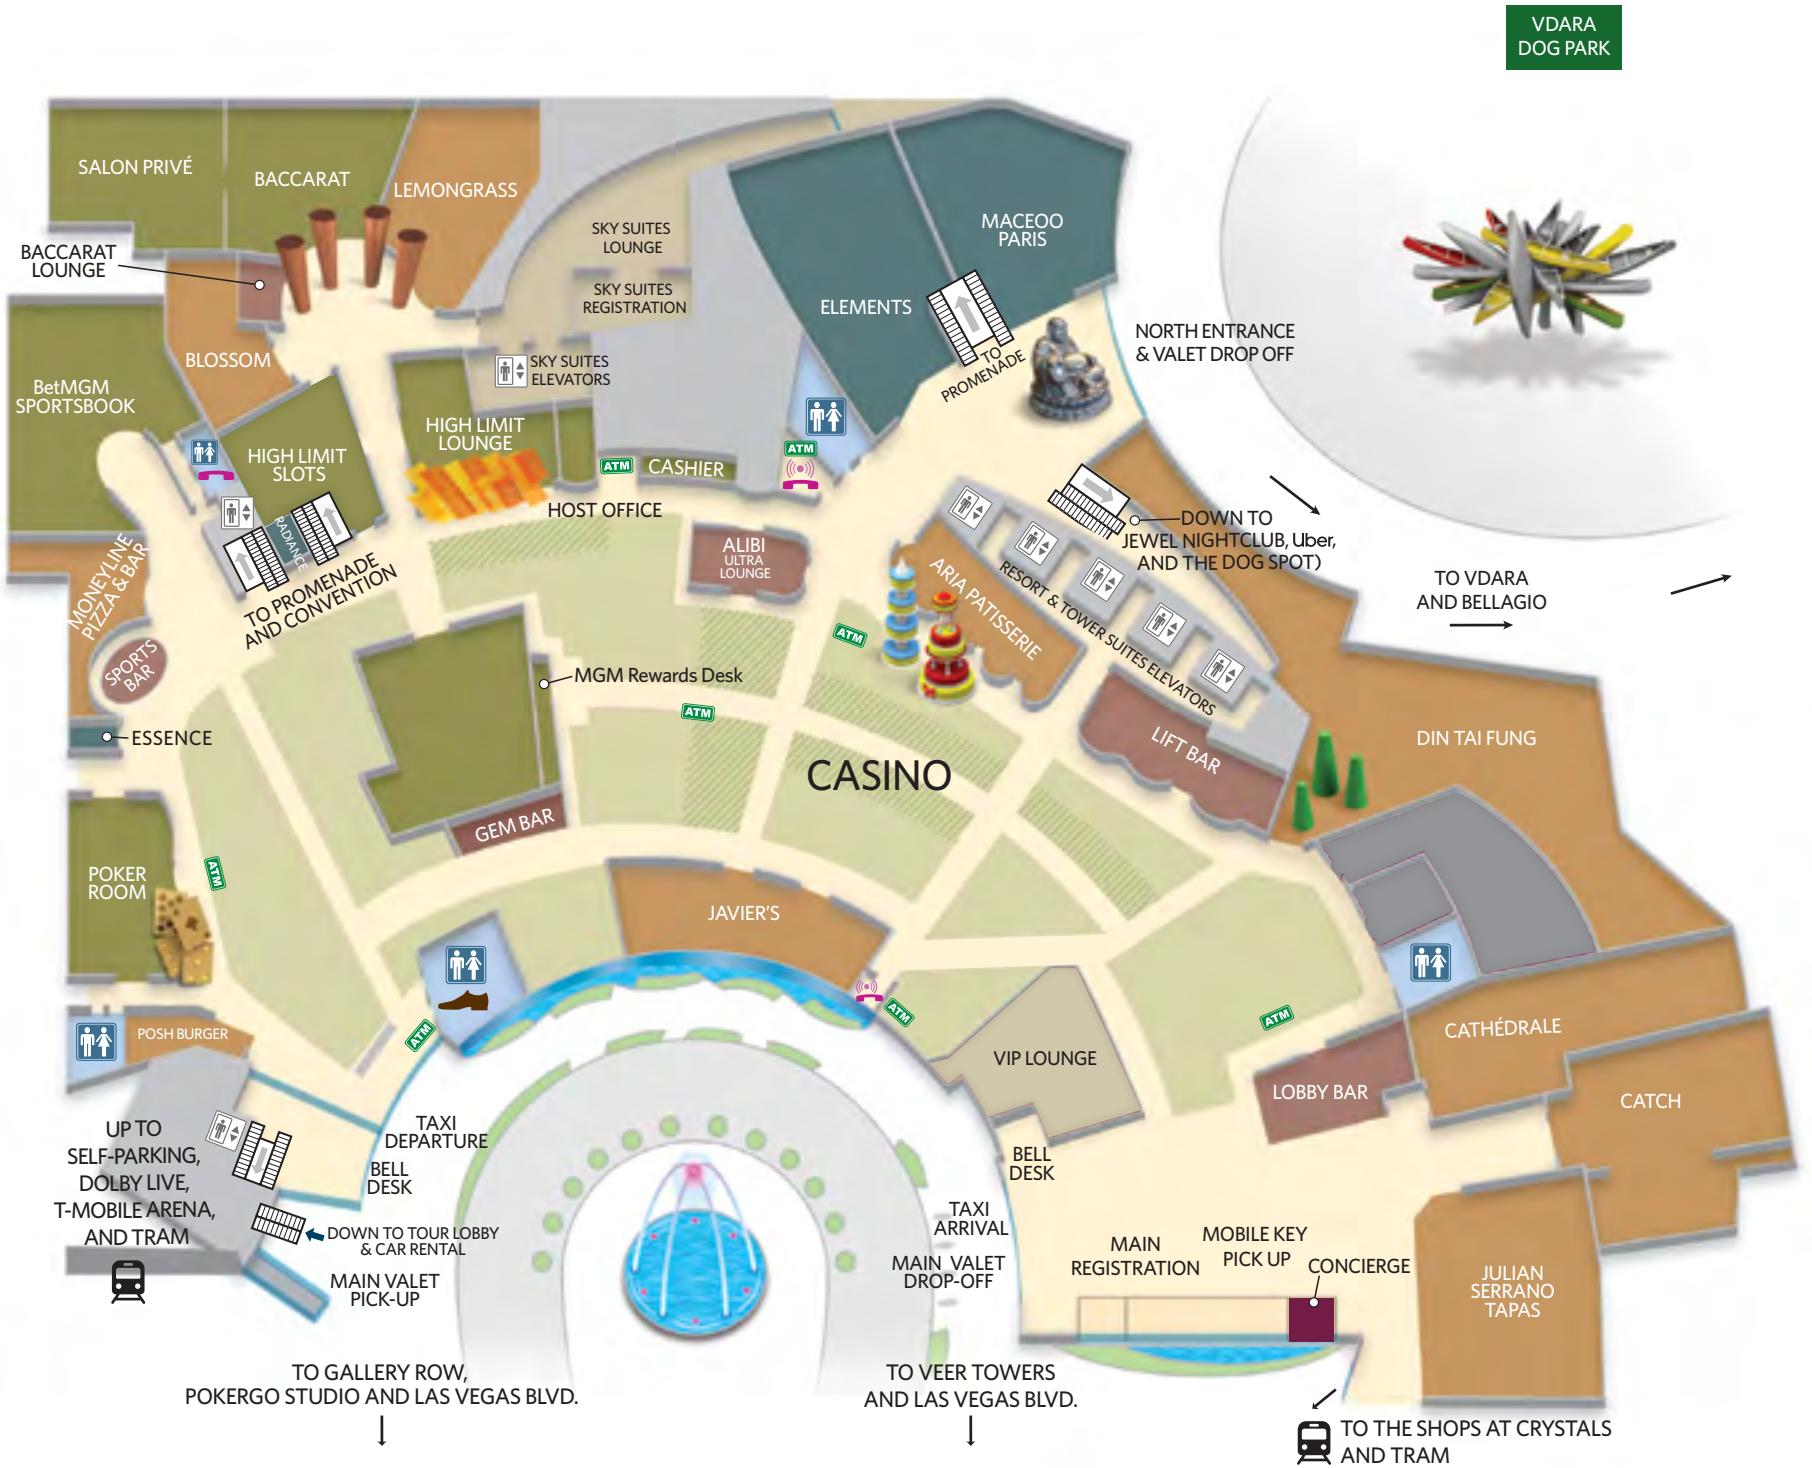

CASINO LEVEL

VDARA DOG PARK

KEY

PUBLIC THOROUGHFARE	SPA / FITNESS CENTER	WASHROOMS
SLOTS & ELECTRONIC GAMES	BARS & LOUNGES	MEN'S SHOESHINE
TABLE GAMES	CONCIERGE	AUTOMATED TELLER MACHINE
CASINO & SPORTS BOOK	MEETING SPACES	INTERNET KIOSKS
SHOPS & BOUTIQUES	ELEVATORS	TELEPHONE
RESTAURANTS	STAIRS & ESCALATORS	UBER & RIDESHARE
		TRAM

◀ PREV

HOME

NEXT ▶