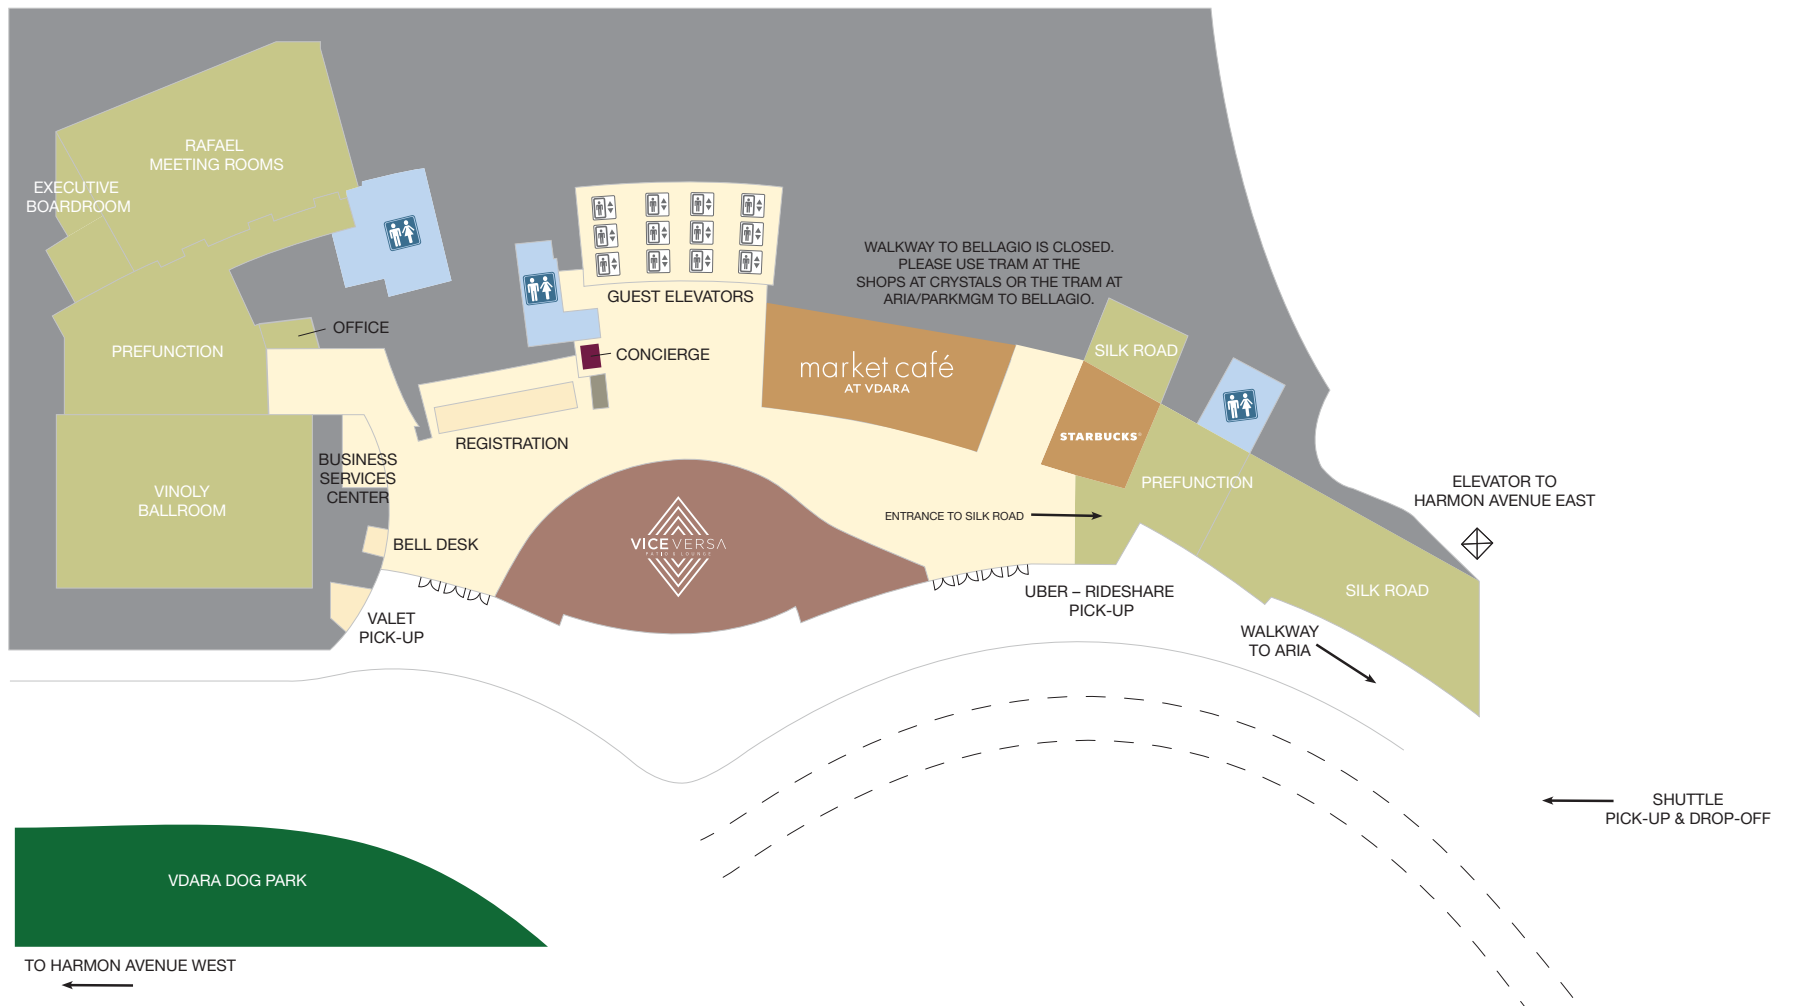

◀ PREV

HOME

NEXT ▶

PROMENADE LEVEL

KEY

- | | | |
|--------------------------|----------------------|--------------------------|
| PUBLIC THOROUGHFARE | SPA / FITNESS CENTER | WASHROOMS |
| SLOTS & ELECTRONIC GAMES | BARS & LOUNGES | MEN'S SHOESHINE |
| TABLE GAMES | CONCIERGE | AUTOMATED TELLER MACHINE |
| CASINO & SPORTS BOOK | MEETING SPACES | INTERNET KIOSKS |
| SHOPS & BOUTIQUES | ELEVATORS | TELEPHONE |
| RESTAURANTS | STAIRS & ESCALATORS | UBER & RIDESHARE |
| | | TRAM |

NORTH VALET LOWER LEVEL

KEY

- | | | |
|--------------------------|----------------------|--------------------------|
| PUBLIC THOROUGHFARE | SPA / FITNESS CENTER | WASHROOMS |
| SLOTS & ELECTRONIC GAMES | BARS & LOUNGES | MEN'S SHOESHINE |
| TABLE GAMES | CONCIERGE | AUTOMATED TELLER MACHINE |
| CASINO & SPORTS BOOK | MEETING SPACES | INTERNET KIOSKS |
| SHOPS & BOUTIQUES | ELEVATORS | TELEPHONE |
| RESTAURANTS | STAIRS & ESCALATORS | UBER & RIDESHARE |
| | | TRAM |

◀ PREV

HOME

NEXT ▶

Vdara®

LEVEL 1

KEY

- | | | |
|--------------------------|----------------------|--------------------------|
| PUBLIC THOROUGHFARE | SPA / FITNESS CENTER | WASHROOMS |
| SLOTS & ELECTRONIC GAMES | BARS & LOUNGES | MEN'S SHOESHINE |
| TABLE GAMES | CONCIERGE | AUTOMATED TELLER MACHINE |
| CASINO & SPORTS BOOK | MEETING SPACES | INTERNET KIOSKS |
| SHOPS & BOUTIQUES | ELEVATORS | TELEPHONE |
| RESTAURANTS | STAIRS & ESCALATORS | UBER & RIDESHARE |
| | | TRAM |

Vdara®

LEVEL 2- THE SPA

KEY

- | | | |
|---|--|--|
|  PUBLIC THOROUGHFARE |  SPA / FITNESS CENTER |  WASHROOMS |
|  SLOTS & ELECTRONIC GAMES |  BARS & LOUNGES |  MEN'S SHOESHINE |
|  TABLE GAMES |  CONCIERGE |  AUTOMATED TELLER MACHINE |
|  CASINO & SPORTS BOOK |  MEETING SPACES |  INTERNET KIOSKS |
|  SHOPS & BOUTIQUES |  ELEVATORS |  TELEPHONE |
|  RESTAURANTS |  STAIRS & ESCALATORS |  UBER & RIDESHARE |
| | |  TRAM |