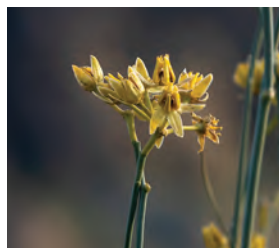

Owl's Clover
(*Castilleja exserta*)

Palmer's Penstemon
(*Penstemon palmeri*)

Rush Milkweed
(*Asclepias subulata*)

Scorpionweed
(*Phacelia distans*)
Known as Phacelia.

Woolly Lotus
(*Acmispon glaber*)
Known as Deerweed.

Yellow Cups
(*Camissonia brevipes*)

ARIZONA WILDFLOWERS

IT'S WILDFLOWER SEASON!

You are enjoying nature's infinite ability to thrive in different environments. Please use this guide to identify the many flowers you may see in your amazing state park adventures!