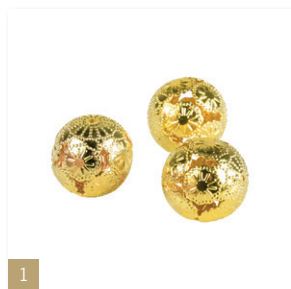

RETAIL

DEKO-ACCESSOIRES • KERZEN | DECO ACCESSORIES • CANDLES | ACCESSORI DECORATIVI • CANDELE

Deko-Kugeln aus Metall | Deco balls made of metal | Palle decorative in metallo

#	Ø			
1	28 mm	gold | gold | oro		12 x 12
2	28 mm	silber | silver | argento	Marakesch	12 x 12
3	28 mm	kupfer | copper | rame		12 x 12