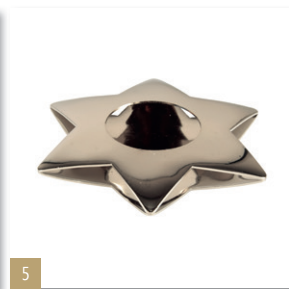

Deko-Steine | Deco stones | Pietre decorative

	#	∅	🌈	✿	🍷
7	86523	9 - 13 mm	gold   gold   oro	Glittertree	11 x 1
8	86524	9 - 13 mm	silber   silver   argento		11 x 1
9	86525	9 - 13 mm	kupfer   copper   rame		11 x 1

Serviettenringe aus Filz | Napkin rings made of felt | Portatovaglioli di feltro

	#	∅	🌈	✿	🍷
10	85106	4 cm	rot   red   rosso	Cookies	6 x 4
11	85107	4 cm	grau   grey   grigio	Crystal	6 x 4
12	85108	4 cm	weiss   white   bianco	Nordic	6 x 4

# RETAIL

DEKO-ACCESSOIRES • KERZEN | DECO ACCESSORIES • CANDLES | ACCESSORI DECORATIVI • CANDELE

Deko-Kugeln aus Metall | Deco balls made of metal | Palle decorative in metallo

#	Ø			
1	28 mm	gold   gold   oro		12 x 12
2	28 mm	silber   silver   argento	Marakesch	12 x 12
3	28 mm	kupfer   copper   rame		12 x 12