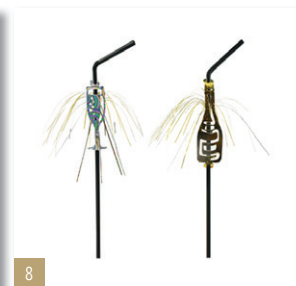

8

Holografie

	#		∅	±	⬇
7	82822	Dekor-Picker, Holz | Party picks, wood | Stecchini per party, legno		23 cm	20 x 10
8	82821	Trinkhalme, flexible | Flexible drinking straws | Cannucce flessibili	5 mm	24 cm	20 x 10