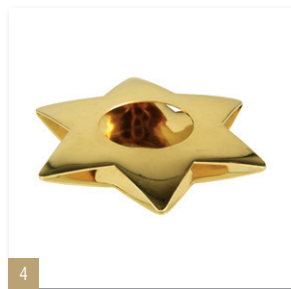

Deko-Steine | Deco stones | Pietre decorative

	#	∅	🌈	✿	🍷
7	86523	9 - 13 mm	gold   gold   oro	Glittertree	11 x 1
8	86524	9 - 13 mm	silber   silver   argento		11 x 1
9	86525	9 - 13 mm	kupfer   copper   rame		11 x 1

Serviettenringe aus Filz | Napkin rings made of felt | Portatovaglioli di feltro

	#	∅	🌈	✿	🍷
10	85106	4 cm	rot   red   rosso	Cookies	6 x 4
11	85107	4 cm	grau   grey   grigio	Crystal	6 x 4
12	85108	4 cm	weiss   white   bianco	Nordic	6 x 4

# RETAIL

DEKO-ACCESSOIRES • KERZEN | DECO ACCESSORIES • CANDLES | ACCESSORI DECORATIVI • CANDELE

Deko-Kugeln aus Metall | Deco balls made of metal | Palle decorative in metallo

#	Ø			
1	28 mm	gold   gold   oro		12 x 12
2	28 mm	silber   silver   argento	Marakesch	12 x 12
3	28 mm	kupfer   copper   rame		12 x 12