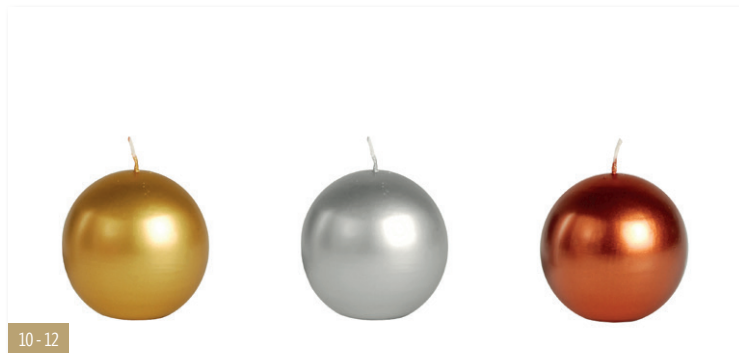

13-15

10-12

Kugelkerzen | Ball candles | Candele sferiche

#	Ø		
10	80 mm	gold | gold | oro	8 x 1
11	80 mm	silber | silver | argento	8 x 1
12	80 mm	kupfer | copper | rame	8 x 1