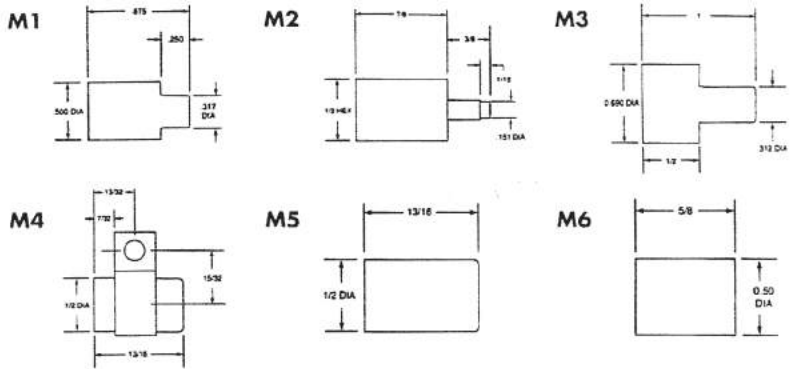

B - OVERALL LENGTH
(Largo Total)

END FITTING
(Tipo Debase)

WATTS PER INCH
(Watt Por Pulgada)

CERAMIC

METAL

WIRE TERMINATIONS