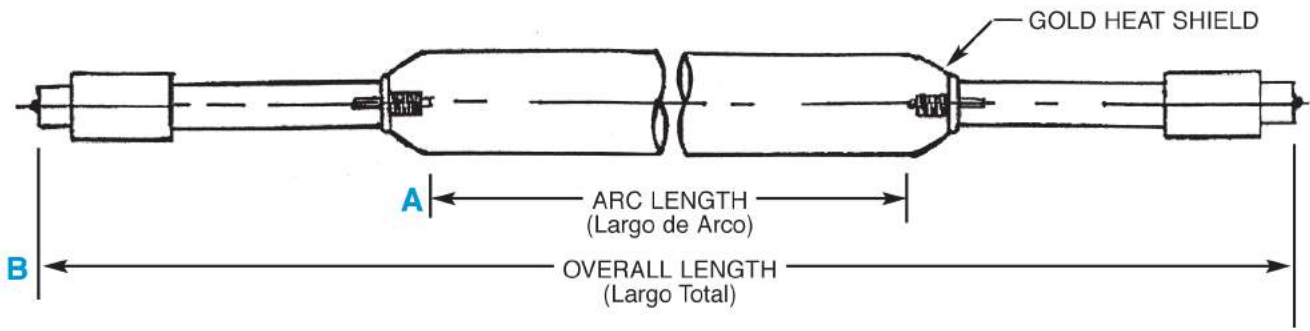

UV LAMPS (Lampara Tipica U.V.)