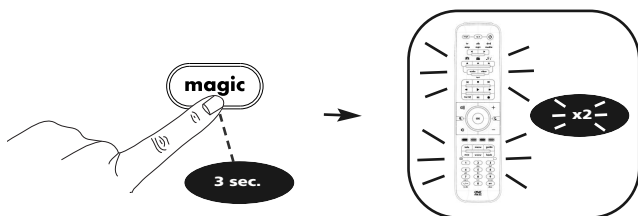

How to delete a learned function to obtain the original function?

- 1) Press and hold magic key for 3 sec. --> All keys will light up twice.
- 2) Press 9 7 6.
- 3) Select the corresponding device mode (e.g. tv).
- 4) Press the key to be deleted (e.g. red) twice.

1st command: **stb** --> ON

2nd command: **tv** --> ON

To set up the Macro mentioned above on the e.g. "watch tv" key on your ONE FOR ALL:

1

Press and hold the **magic** key for 3 sec. --> All keys will light up twice.