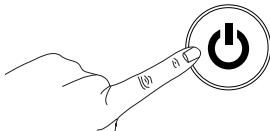

2

Select the corresponding device e.g. **tv**

Press **9 9 1**.

--> All keys will light up twice.

4

Press **Power (**)**.

5

6