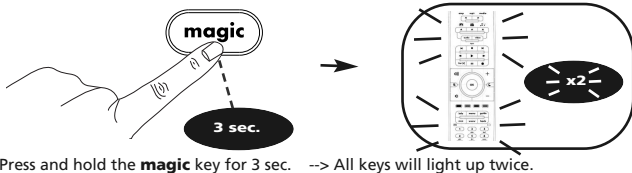

Volume Control

This feature gives you the possibility to set the Volume (VOL+, VOL- and Mute) to always control a certain device (e.g. tv) independent of which device mode key (tv, stb, dvd, amp, mp3 or media) is selected.

In this example we will set Volume Control (VOL+, VOL- and Mute) to "tv volume":

1