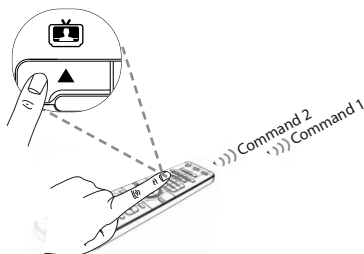

2

Press **995**.

3

Press the **key to which the function will be assigned** (e.g. "watch tv" key).

4

Select the corresponding device e.g. **stb**

5

Press the **POWER** key

6

Select the corresponding device e.g. **tv**

7

Press the POWER key

8

Press and hold the **magic** key for 3 sec.
All keys will light up twice.

magic

Congratulations! You have successfully programmed a macro on the "watch tv" key. NOW, when you press this key: 1st: stb (Digital TV Receiver) will switch ON, 2nd: tv switches ON. The remote will do this in every device mode whenever you press the "watch tv" key.

Press the "watch tv" key.

Command 1: **stb ON**
Command 2: **tv ON**

How to reset the macro key to obtain its original function?

- 1) Press and hold magic key for 3 sec.
- 2) Press 9 9 5.
- 3) Press the corresponding macro key (e.g. the "watch tv" key).
- 4) Press and hold magic key for 3 sec.

Input/AV function in SmartControl

When in SmartControl (watch tv, watch movie, listen to music) the "input" function enables you to find the correct A/V (audio/video) input. Simply press "audio" over and over until you hear the sound of the corresponding device (e.g. amp or mp3)....or press "video" over and over to see the picture of the corresponding device (e.g. stb or dvd).