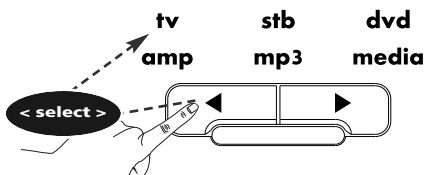

In this example we will set Volume Control (VOL+, VOL- and Mute) to "tv volume":

1

2

3

Select the corresponding device e.g. **tv**

4

Now you have set the Volume Control to "tv volume". The VOL+, VOL- and Mute keys will always control "tv volume" independent which device mode key (tv, stb, dvd, amp, mp3 or media) is selected.

How to deactivate Volume Control

- 1) Press and hold the **magic** key for 3 sec. --> All keys will light up twice.
- 2) Press **9 9 3**.
- 3) Press **Vol +**. All keys will light up 4 times.
All devices will send out their own VOL+, VOL- and MUTE.