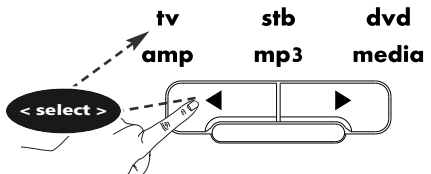

e.g.
Original
(working)
remote

1

Press and hold the **magic** key for 3 sec. --> All keys will light up twice.

2

Press **9 7 5**.

--> All keys will light up twice.

3

Select the corresponding device e.g. **tv**

4

ATTENTION: Place both remote controls on a flat surface. Make sure that the ends you normally point at your device are facing each other.

Align both remotes also in height

First;
Press the "red" key.
The tv LED will flash rapidly.