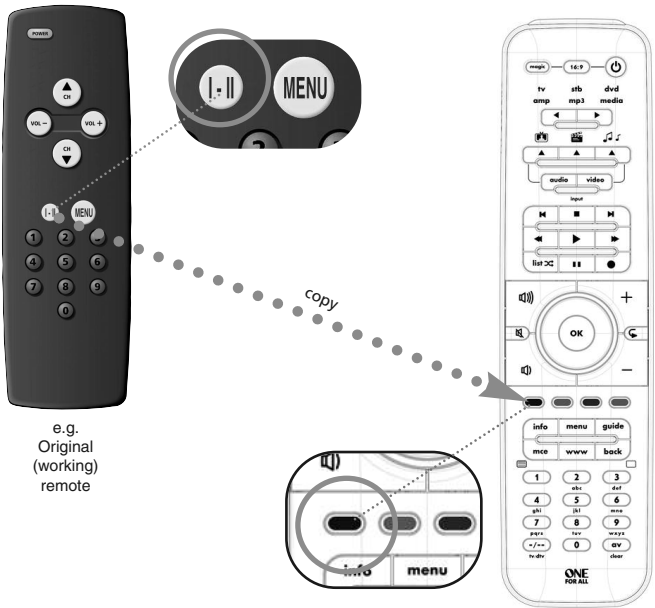

2

Select the corresponding device e.g. **tv**

Press **9 9 1**.

--> All keys will light up twice.

4

Press **Power (**)**.

5

6

Press the **magic** key to save your settings --> All keys will light up twice.

Congratulations! You should now be able to switch your device back ON and control your device successfully.

**** ATTENTION: If your original remote control did not have a Power key please press "play" instead at step 4. It should start playing your e.g. dvd/mp3 at step 5.**

e.g.
Original
(working)
remote

1

Press and hold the **magic** key for 3 sec. --> All keys will light up twice.

2

Press **9 7 5**.

--> All keys will light up twice.

3

Select the corresponding device e.g. **tv**

In this example we will set Volume Control (VOL+, VOL- and Mute) to "tv volume":

1

2

3

Select the corresponding device e.g. **tv**

4

Now you have set the Volume Control to "tv volume". The VOL+, VOL- and Mute keys will always control "tv volume" independent which device mode key (tv, stb, dvd, amp, mp3 or media) is selected.