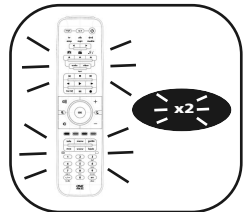

Learning (copy)

This feature allows you to Learn (copy) one or more functions from your original (working) remote control onto the ONE FOR ALL remote.

Example: How to learn (copy) the "I/II (mono/stereo)" function from your original remote onto the "red key" on your ONE FOR ALL remote control.

e.g.
Original
(working)
remote

1

Press and hold the **magic** key for 3 sec. --> All keys will light up twice.

2

Press **9 7 5**.

--> All keys will light up twice.

3

Select the corresponding device e.g. **tv**