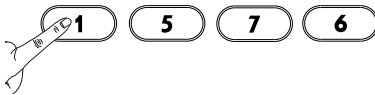

2

Press and hold the **magic** key for 3 sec. --> All keys will light up twice.

3

Select the corresponding device e.g. **tv**

4

Enter the 1st code listed for your device type & brand (e.g. tv Hitachi = **1576**)