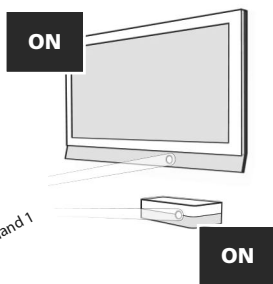

6

Select the corresponding device e.g. **tv**

7

Press the POWER key

8

Press and hold the **magic** key for 3 sec.
All keys will light up twice.

magic

Congratulations! You have successfully programmed a macro on the "watch tv" key. NOW, when you press this key: 1st: stb (Digital TV Receiver) will switch ON, 2nd: tv switches ON. The remote will do this in every device mode whenever you press the "watch tv" key.

Press the "watch tv" key.

Command 1: **stb ON**
Command 2: **tv ON**

How to reset the macro key to obtain its original function?

- 1) Press and hold magic key for 3 sec.
- 2) Press 9 9 5.
- 3) Press the corresponding macro key (e.g. the "watch tv" key).
- 4) Press and hold magic key for 3 sec.

Input/AV function in SmartControl

When in SmartControl (watch tv, watch movie, listen to music) the "input" function enables you to find the correct A/V (audio/video) input. Simply press "audio" over and over until you hear the sound of the corresponding device (e.g. amp or mp3)....or press "video" over and over to see the picture of the corresponding device (e.g. stb or dvd).