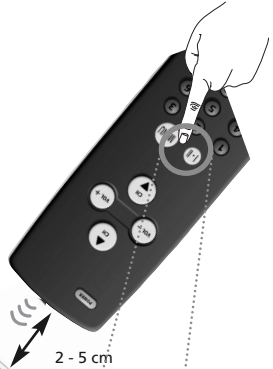

e.g.
Original
(working)
remote

1

Press and hold the **magic** key for 3 sec. --> All keys will light up twice.

2

Press **9 7 5**.

--> All keys will light up twice.

3

Select the corresponding device e.g. **tv**

4

ATTENTION: Place both remote controls on a flat surface. Make sure that the ends you normally point at your device are facing each other.

Align both remotes also in height

First;
Press the "red" key.
The tv LED will flash rapidly.