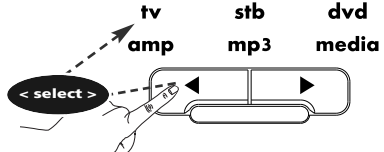

2

Press and hold the **magic** key for 3 sec. --> All keys will light up twice.

3

Select the corresponding device e.g. **tv**

4

Enter the 1st code listed for your device type & brand (e.g. tv Hitachi = **1576**)