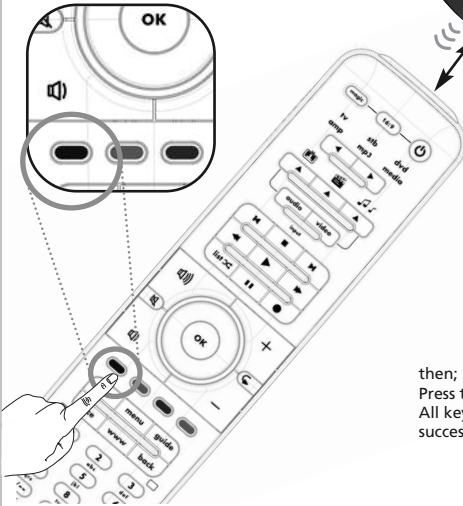

e.g.
Original
(working)
remote

1

Press and hold the **magic** key for 3 sec. --> All keys will light up twice.

2

Press **9 7 5**.

--> All keys will light up twice.

3

Select the corresponding device e.g. **tv**

4

ATTENTION: Place both remote controls on a flat surface. Make sure that the ends you normally point at your device are facing each other.

Align both remotes also in height

First;
Press the "red" key.
The tv LED will flash rapidly.