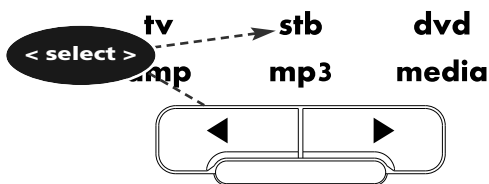

2

Press **995**.

3

Press the **key to which the function will be assigned** (e.g. "watch tv" key).

4

Select the corresponding device e.g. **stb**

5

Press the **POWER** key

6

Select the corresponding device e.g. **tv**

7

Press the POWER key

8

Press and hold the **magic** key for 3 sec.
All keys will light up twice.

magic

Congratulations! You have successfully programmed a macro on the "watch tv" key. NOW, when you press this key: 1st: stb (Digital TV Receiver) will switch ON, 2nd: tv switches ON. The remote will do this in every device mode whenever you press the "watch tv" key.

Press the "watch tv" key.

Command 1: **stb ON**
Command 2: **tv ON**

How to reset the macro key to obtain its original function?

- 1) Press and hold magic key for 3 sec.
- 2) Press 9 9 5.
- 3) Press the corresponding macro key (e.g. the "watch tv" key).
- 4) Press and hold magic key for 3 sec.