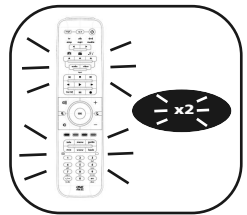

2

Press and hold the **magic** key for 3 sec. --> All keys will light up twice.

3

Select the corresponding device e.g. **tv**

4

Enter the 1st code listed for your device type & brand (e.g. tv Hitachi = **1576**)