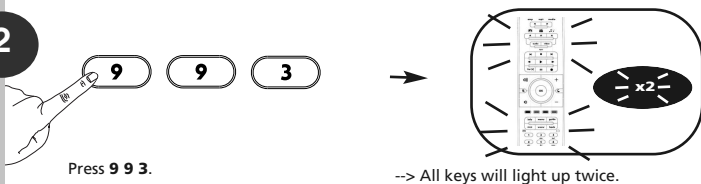

Volume Control

This feature gives you the possibility to set the Volume (VOL+, VOL- and Mute) to always control a certain device (e.g. tv) independent of which device mode key (tv, stb, dvd, amp, mp3 or media) is selected.

In this example we will set Volume Control (VOL+, VOL- and Mute) to "tv volume":

1

2

3

Select the corresponding device e.g. **tv**

4

Now you have set the Volume Control to "tv volume". The VOL+, VOL- and Mute keys will always control "tv volume" independent which device mode key (tv, stb, dvd, amp, mp3 or media) is selected.