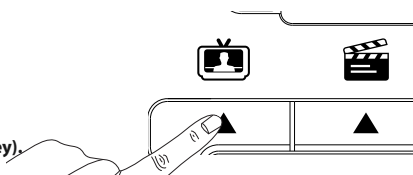

3

Press the **key to which the function will be assigned** (e.g. "watch tv" key).