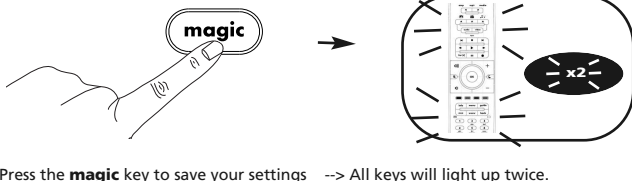

In this example we will set Volume Control (VOL+, VOL- and Mute) to "tv volume":

1

2

3

Select the corresponding device e.g. **tv**

4

Now you have set the Volume Control to "tv volume". The VOL+, VOL- and Mute keys will always control "tv volume" independent which device mode key (tv, stb, dvd, amp, mp3 or media) is selected.