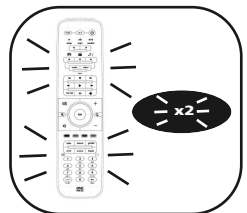

Learning (copy)

This feature allows you to Learn (copy) one or more functions from your original (working) remote control onto the ONE FOR ALL remote.

Example: How to learn (copy) the "I/II (mono/stereo)" function from your original remote onto the "red key" on your ONE FOR ALL remote control.

e.g.
Original
(working)
remote

1

Press and hold the **magic** key for 3 sec. --> All keys will light up twice.

2

Press **9 7 5**.

--> All keys will light up twice.

3

Select the corresponding device e.g. **tv**