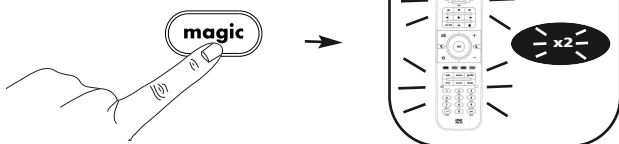

2

Select the corresponding device e.g. **tv**

Press **9 9 1**.

--> All keys will light up twice.

4

Press **Power (**)**.

5

6