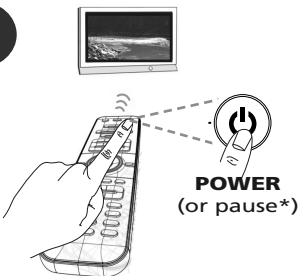

2

Press and hold the **magic** key for 3 sec. --> All keys will light up twice.

3

Select the corresponding device e.g. **tv**

4

Enter the 1st code listed for your device type & brand (e.g. tv Hitachi = **1576**)

--> All keys will light up twice.

5

If your device does NOT switch off?
--> Please repeat steps 1 - 5 trying the next code listed for your brand.

If NOT successful?
--> Try the Search Method.

Congratulations! You should now be able to switch your device back ON and control your device successfully.