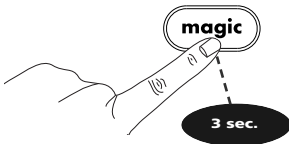

Learning (copy)

This feature allows you to Learn (copy) one or more functions from your original (working) remote control onto the ONE FOR ALL remote.

Example: How to learn (copy) the "I/II (mono/stereo)" function from your original remote onto the "red key" on your ONE FOR ALL remote control.

e.g.
Original
(working)
remote

1

Press and hold the **magic** key for 3 sec. --> All keys will light up twice.

2

Press **9 7 5**.

--> All keys will light up twice.

3

Select the corresponding device e.g. **tv**