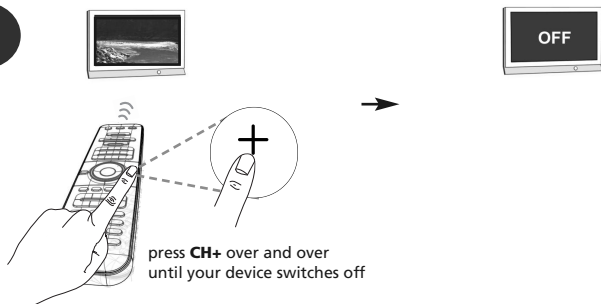

2

Select the corresponding device e.g. **tv**

Press **9 9 1**.

--> All keys will light up twice.

4

Press **Power (**)**.

5

6

Press the **magic** key to save your settings --> All keys will light up twice.

Congratulations! You should now be able to switch your device back ON and control your device successfully.

**** ATTENTION: If your original remote control did not have a Power key please press "play" instead at step 4. It should start playing your e.g. dvd/mp3 at step 5.**