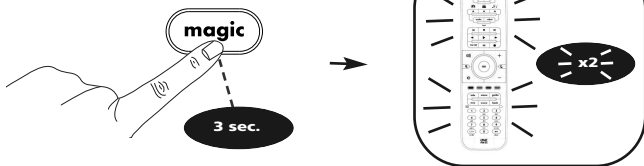

Search Method

1

Press and hold the **magic** key for 3 sec. --> All keys will light up twice.

2

Select the corresponding device e.g. **tv**