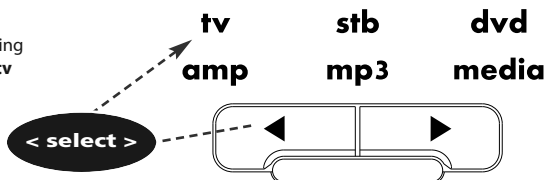

2

Press **995**.

3

Press the **key to which the function will be assigned** (e.g. "watch tv" key).

4

Select the corresponding device e.g. **stb**

5

Press the **POWER** key

6

Select the corresponding device e.g. **tv**

7

Press the POWER key

8

Press and hold the **magic** key for 3 sec.
All keys will light up twice.

magic

Congratulations! You have successfully programmed a macro on the "watch tv" key. NOW, when you press this key: 1st: stb (Digital TV Receiver) will switch ON, 2nd: tv switches ON. The remote will do this in every device mode whenever you press the "watch tv" key.

Press the "watch tv" key.

Command 1: **stb ON**
Command 2: **tv ON**

How to reset the macro key to obtain its original function?

- 1) Press and hold magic key for 3 sec.
- 2) Press 9 9 5.
- 3) Press the corresponding macro key (e.g. the "watch tv" key).
- 4) Press and hold magic key for 3 sec.