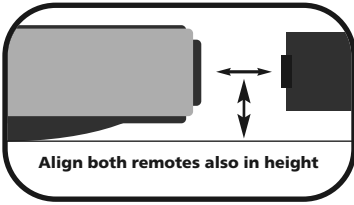

e.g.
Original
(working)
remote

1

Press and hold the **magic** key for 3 sec. --> All keys will light up twice.

2

Press **9 7 5**.

--> All keys will light up twice.

3

Select the corresponding device e.g. **tv**

4

ATTENTION: Place both remote controls on a flat surface. Make sure that the ends you normally point at your device are facing each other.

Align both remotes also in height

First;
Press the "red" key.
The tv LED will flash rapidly.