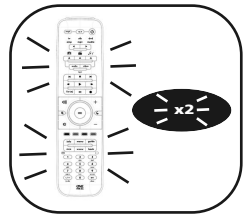

Direct Code Set Up

1

tv
lcd
plasma

Find the code for your device in the Code List. Codes are listed by device type and brand name. The most popular code is listed first. Make sure your device is switched ON (not on standby)

Hitachi

	0109 0363 0606 0044	Hisawa	0282 0218 0455 0610
	0714 0715 0455	1908 0714	
Gooding	0487		
Goodmans	0634 1259 0036 1037		1908 0008 0009 0508
	1248 0037 0072 0089		0753 0821 070 1208
	0217 0556 0714 0943	Hitachi	0780 0556 107
	0668 0371 1909 0974		1576 0578 0744 0214
	0264 0516 0009 0486		2207 0719 1057 1484
	0035 0480 0560 0335	Hitachi Fujian	0225 1163 155
	0218 1908 0630 0661		0108 0009 0610 0455 0218
	1900 0880 1308 0587	Hitsu	
	1376	HMV	0193
Gorenje	0370	Höher	0714 1556 0865 1163
GPM	0218	Home Electronics	0606
Gradiente	0653 0170 1053 0037	Hongmei	0009 0093 0264
		Hongyan	0264 0412

2

Press and hold the **magic** key for 3 sec. --> All keys will light up twice.

3

Select the corresponding device e.g. **tv**