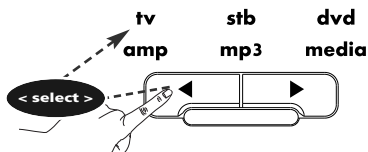

Search Method

1

Press and hold the **magic** key for 3 sec. --> All keys will light up twice.

2

Select the corresponding device e.g. **tv**

Press **9 9 1**.

--> All keys will light up twice.

4

Press **Power (**)**.

5

6

Press the **magic** key to save your settings --> All keys will light up twice.

Congratulations! You should now be able to switch your device back ON and control your device successfully.

** ATTENTION: If your original remote control did not have a Power key please press "play" instead at step 4. It should start playing your e.g. dvd/mp3 at step 5.