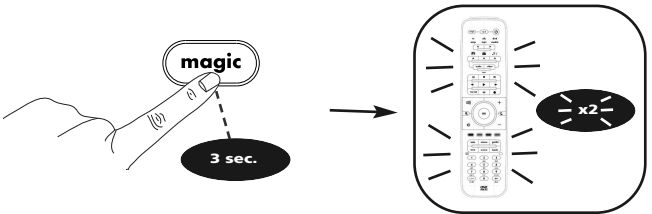

Press and hold the **magic** key to save your settings.

--> All keys will light up twice.

Congratulations! You successfully learned (copied) the "I/II (mono/stereo)" function from your original remote control onto your ONE FOR ALL remote control. NOW whenever you press the "red key" (in tv mode) you will obtain the "I/II (mono/stereo)" function.

How to delete a learned function to obtain the original function?

1) Press and hold magic key for 3 sec. --> All keys will light up twice.
2) Press 9 7 6.
3) Select the corresponding device mode (e.g. tv).
4) Press the key to be deleted (e.g. red) twice.