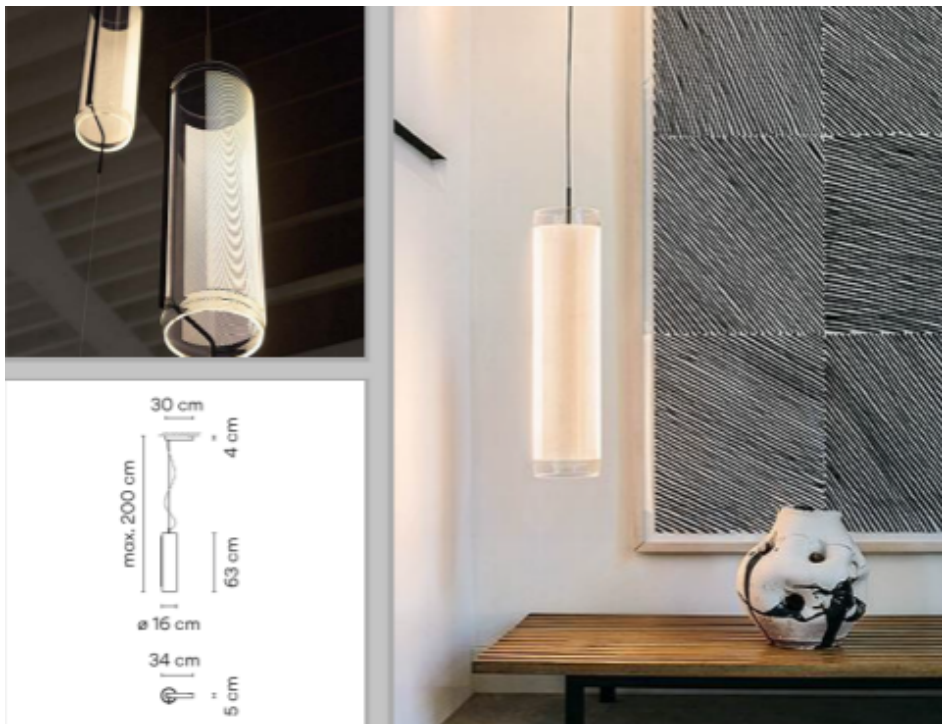

Technical details

Code	Guise	Lamp	LED
Finish options	Matt White/Graphite	Beam options	-
Dimensions	Shown Above	Lumen output	-
Material	Glass & ABS	Colour temp	3000 K
Net Weight	-	Colour rendering	90
IP rating	IP20	Power source	240V 50/60Hz
UGR	-	Power consumption	-
Operating temps	-	Accessories	-