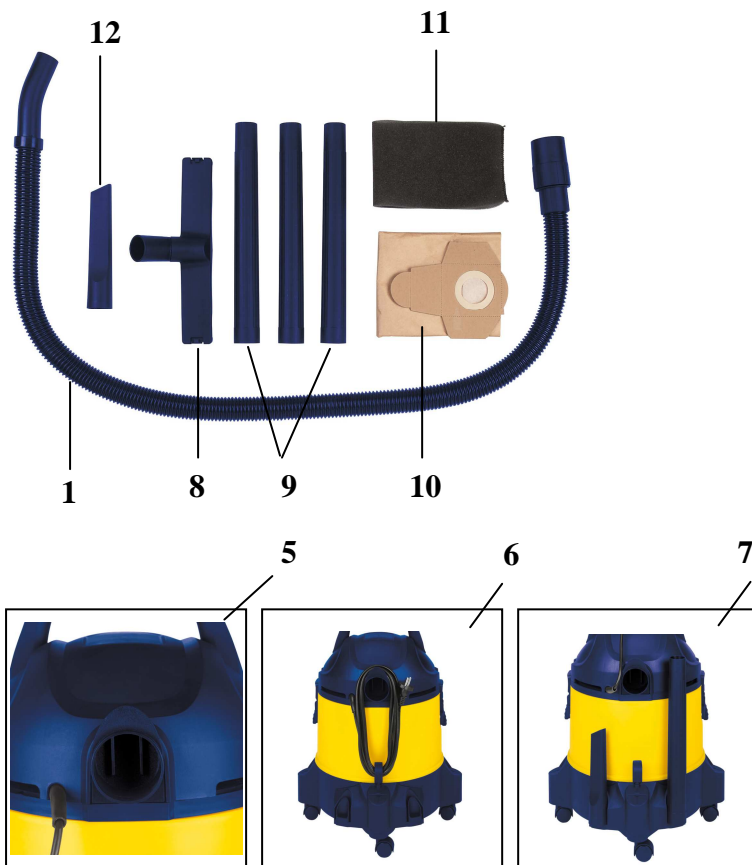

Wet-Dry Vacuum Cleaner DUO 1250/1

Art.-No.: **23.402.20**

Bar-Code: 4006825231991

Sales Unit: 1 pc

The DUO 1250/1 is an allround vacuum cleaner. You can clean rough, fine and dry or wet dirt even liquid without any problems. The wet-dry vacuum cleaner is switched off automatically due to a protection float switch when liquid is suctioned.

Features:

- 36 mm tube system (1)
- Carrying handle (2)
- 20 l plastic vessel (3)
- 4 pcs Castors (4)
- Blow adapter (5)
- Cable bracket (6)
- Accessory bracket (7)

Technical data:

- | | |
|---------------------------|--------------------|
| - Mains voltage: | 230 V ~ 50 Hz |
| - Input power: | 1250 watts |
| - Length of suction pipe: | 1.5 m |
| - Vessel capacity: | 20 l |
| - Weight: | 6.3 kg |
| - Packing dimension: | 330 x 330 x 440 mm |

Standard accessory:

- 1 suction hose Ø 36 mm (1)
- 1 large suction nozzle (8)
- 3 extension pipes Ø 36 mm (9)
- 1 dust collection bin (10)
- 1 foam filter (11)
- 1 crevice nozzle (12)

Abbildungen können nicht im Serien-Lieferumfang enthaltenes Zubehör darstellen / Illustrations can contain accessories, which are not included in standard extent of delivery.