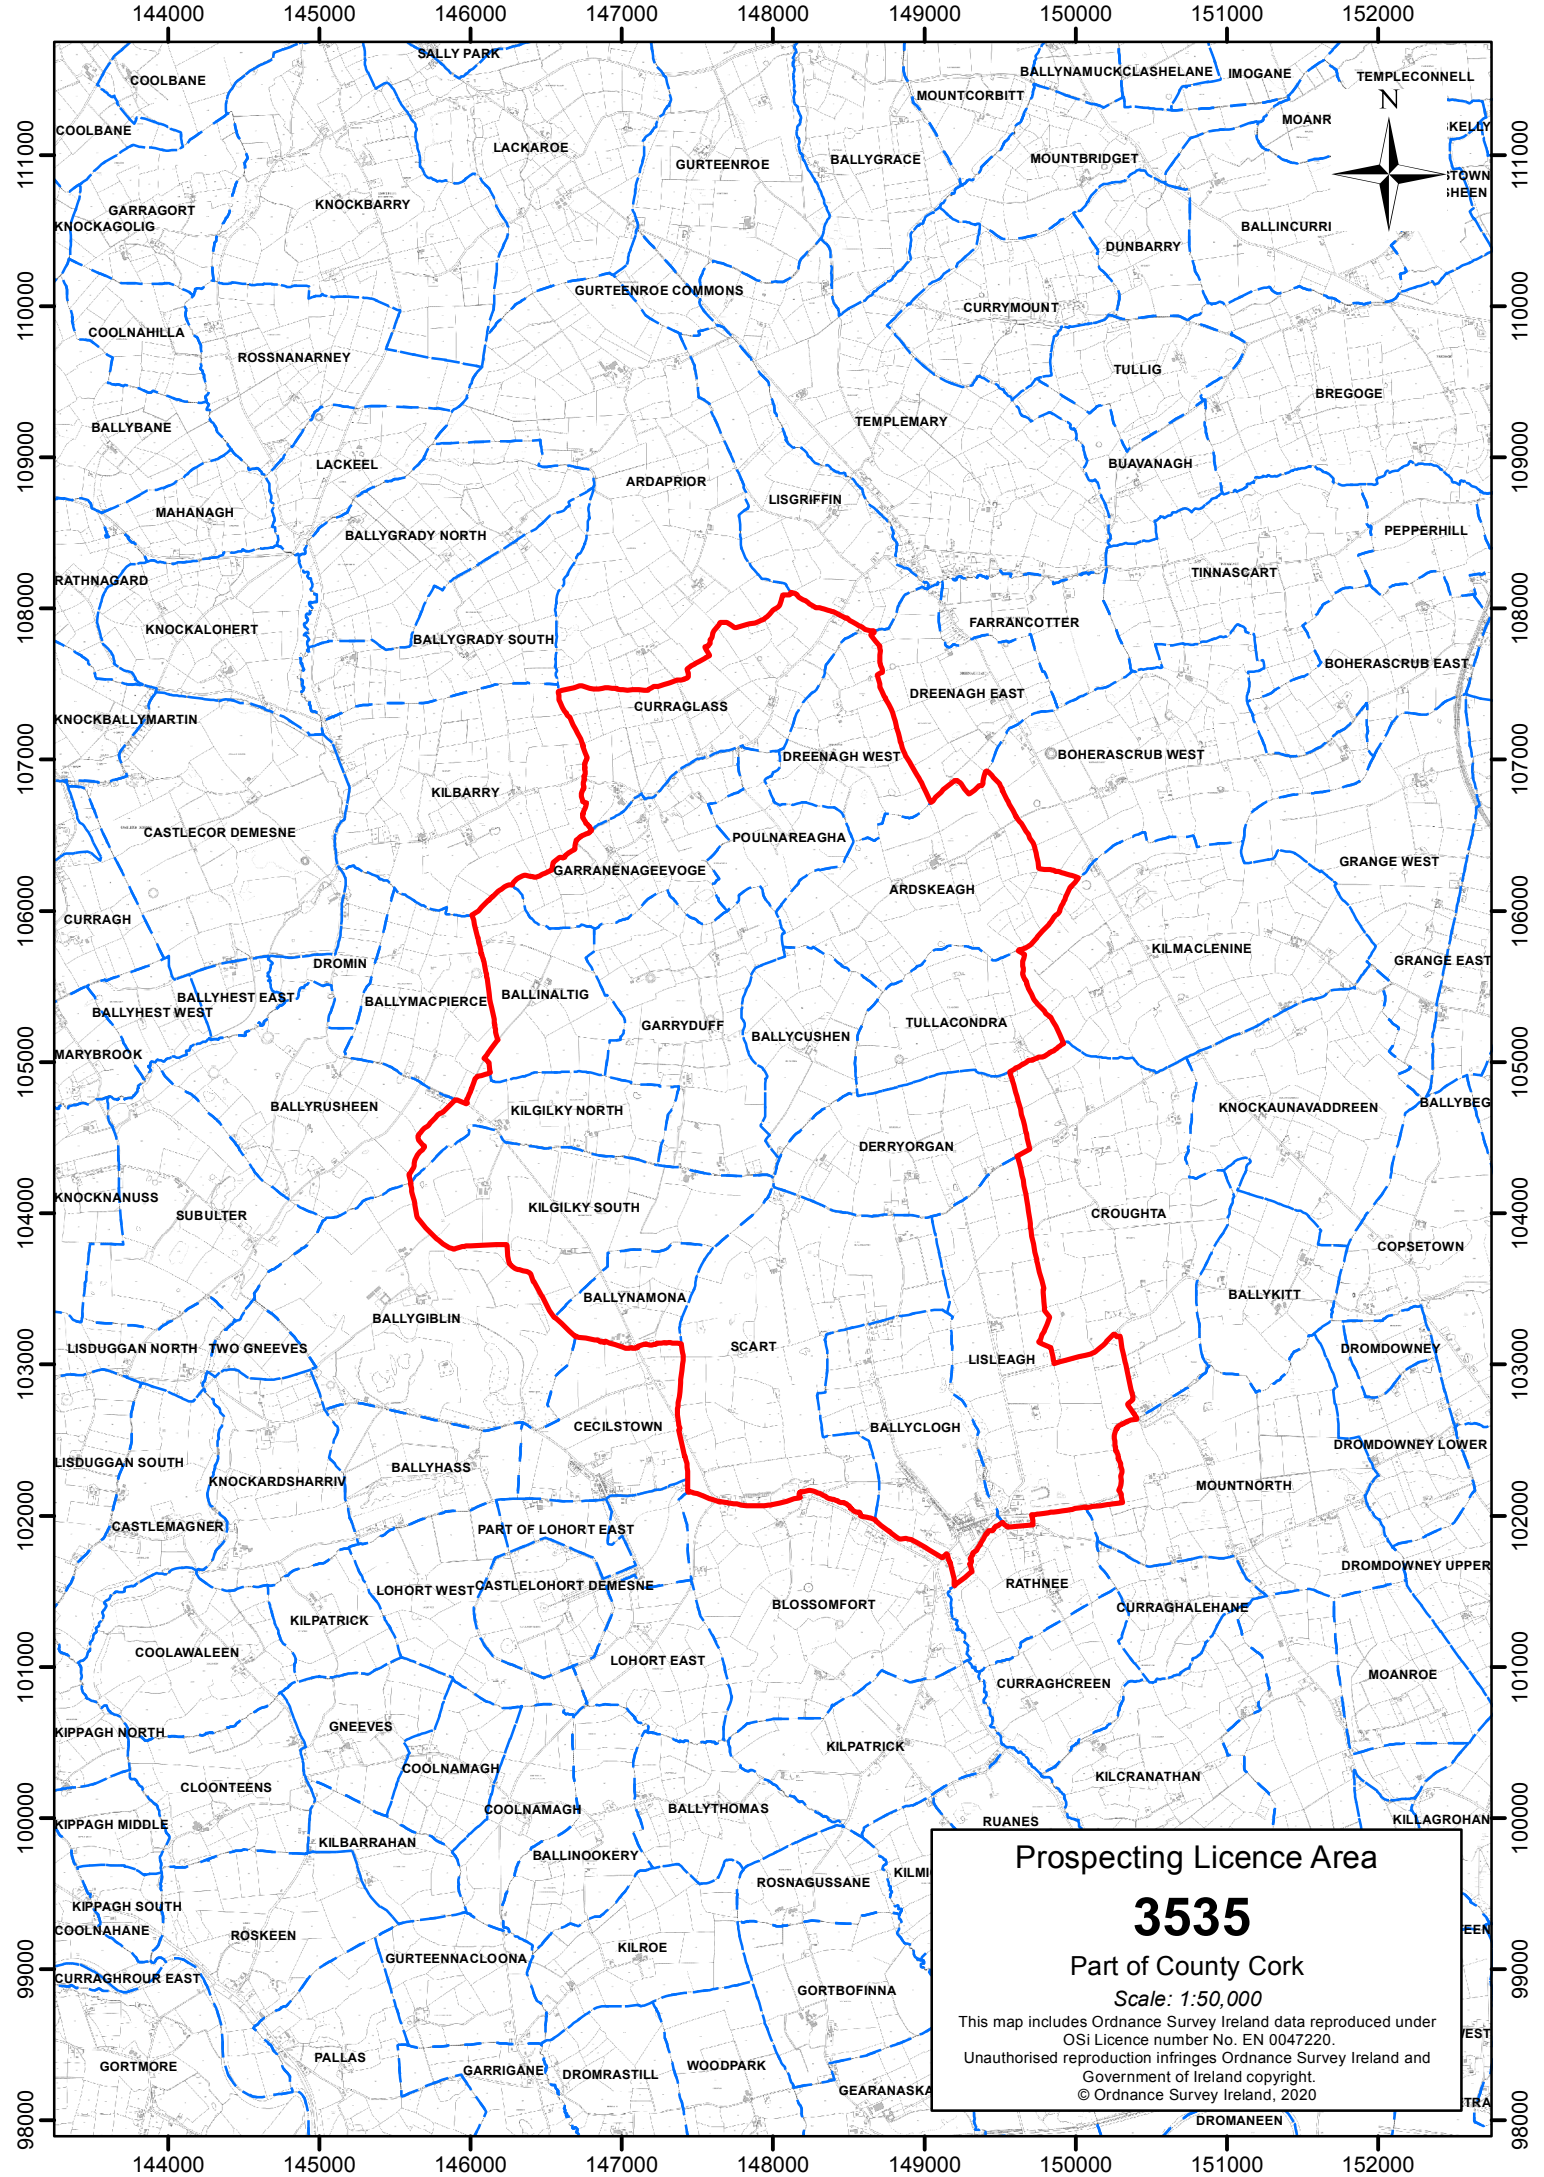

**Prospecting Licence Area No. 3535, County Cork**

**O.S. 6" Cork 16 and 24**

**Townlands in Orrery and Kilmore Barony:**

Ardskeagh, Ballinaltig, Ballyclogh, Ballycushen, Curraglass, Derryorgan, Dreenagh West, Garranengeevoge, Garryduff, Lisleagh, Poulmareagha, Scart (E.D. Kilmaclenine), Tullacondra

**Townlands in Duhallow Barony:**

Ballynamona, Kilgilky North, Kilgilky South,

**Area: 18.46 square kilometres**

Prospecting Licence Area  
**3535**  
Part of County Cork  
Scale: 1:50,000  
This map includes Ordnance Survey Ireland data reproduced under OSI Licence number No. EN 0047220.  
Unauthorised reproduction infringes Ordnance Survey Ireland and Government of Ireland copyright.  
© Ordnance Survey Ireland, 2020