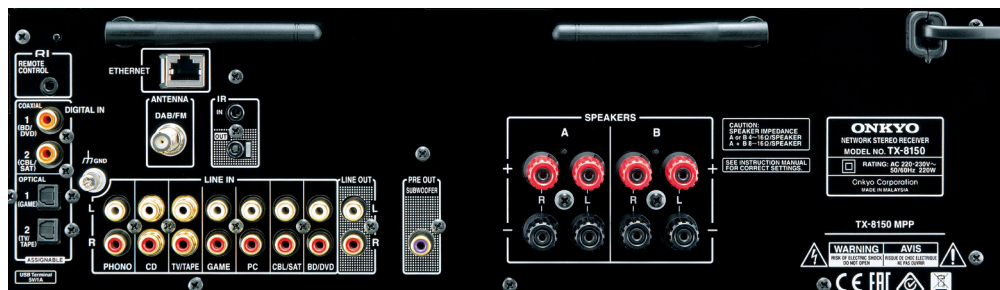

Supplied Accessories

- Indoor FM antenna • Instruction manual • Remote controller
- AAA (R03) batteries x 2

Text on receiver may vary with region.