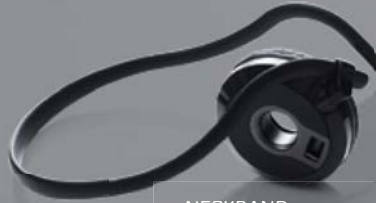

HEADSET ACCESSORIES

FOR JABRA GO™ 6400 SERIES

JABRA LINK 350 UC
BLUETOOTH® ADAPTER
ITEM# 100-63400000-59

NECKBAND
ITEM# 14121-23

HEADBAND
ITEM# 14121-22

TRAVEL KIT
(INCLUDES BLUETOOTH®
ADAPTER, USB CABLE, CAR
AND MAIN CHARGER)
ITEM# 100-65090000-49

CAR CHARGER
ITEM# 14207-09

POWER SUPPLY
6430 TRAVEL CHARGER/
6470 BASE
AUS/NZ #14203-03/14193-00
EU #14203-01/14163-00
UK #14203-02/14173-00
US #14203-05/14183-00

EARHOOK & EARBUDS
(2 + 3 PCS)
ITEM# 14121-21

JABRA GO
SPARE HEADSET
(NO BASE)
ITEM# 64001-09

REMOTE CALL CONTROL AT YOUR FINGERTIPS

JABRA LINK EHS ADAPTER
FOR AVAYA/ALCATEL
ITEM# 14201-20

JABRA GN1000
REMOTE HANDSET LIFTER
(MECHANICAL)
ITEM # NA 01-0369
ITEM # EMEA 1000-04