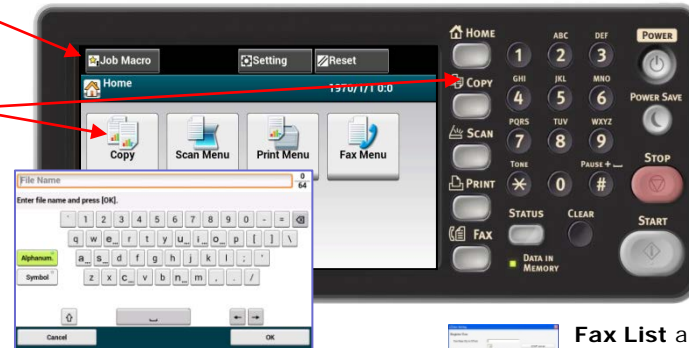

Job Macro button allows users to record and recall settings for common tasks saving time and making life easy.

Dedicated Copy, Scan, Print and Fax buttons make life easy.

On Screen **QWERTY** keyboard makes searching and the typing of email addresses easy.

Powerful **667MHz** processor and **512MB** RAM for very fast job processing

3GB eMMC memory stores secure print jobs, templates and fonts safely even if power is lost.

Encrypted Secure Print function password protects sensitive documents from being printed in the general office. **Encrypted PDF** adds additional security.

Customisable **7" LCD colour touch screen** display, guides the user quickly through each task.