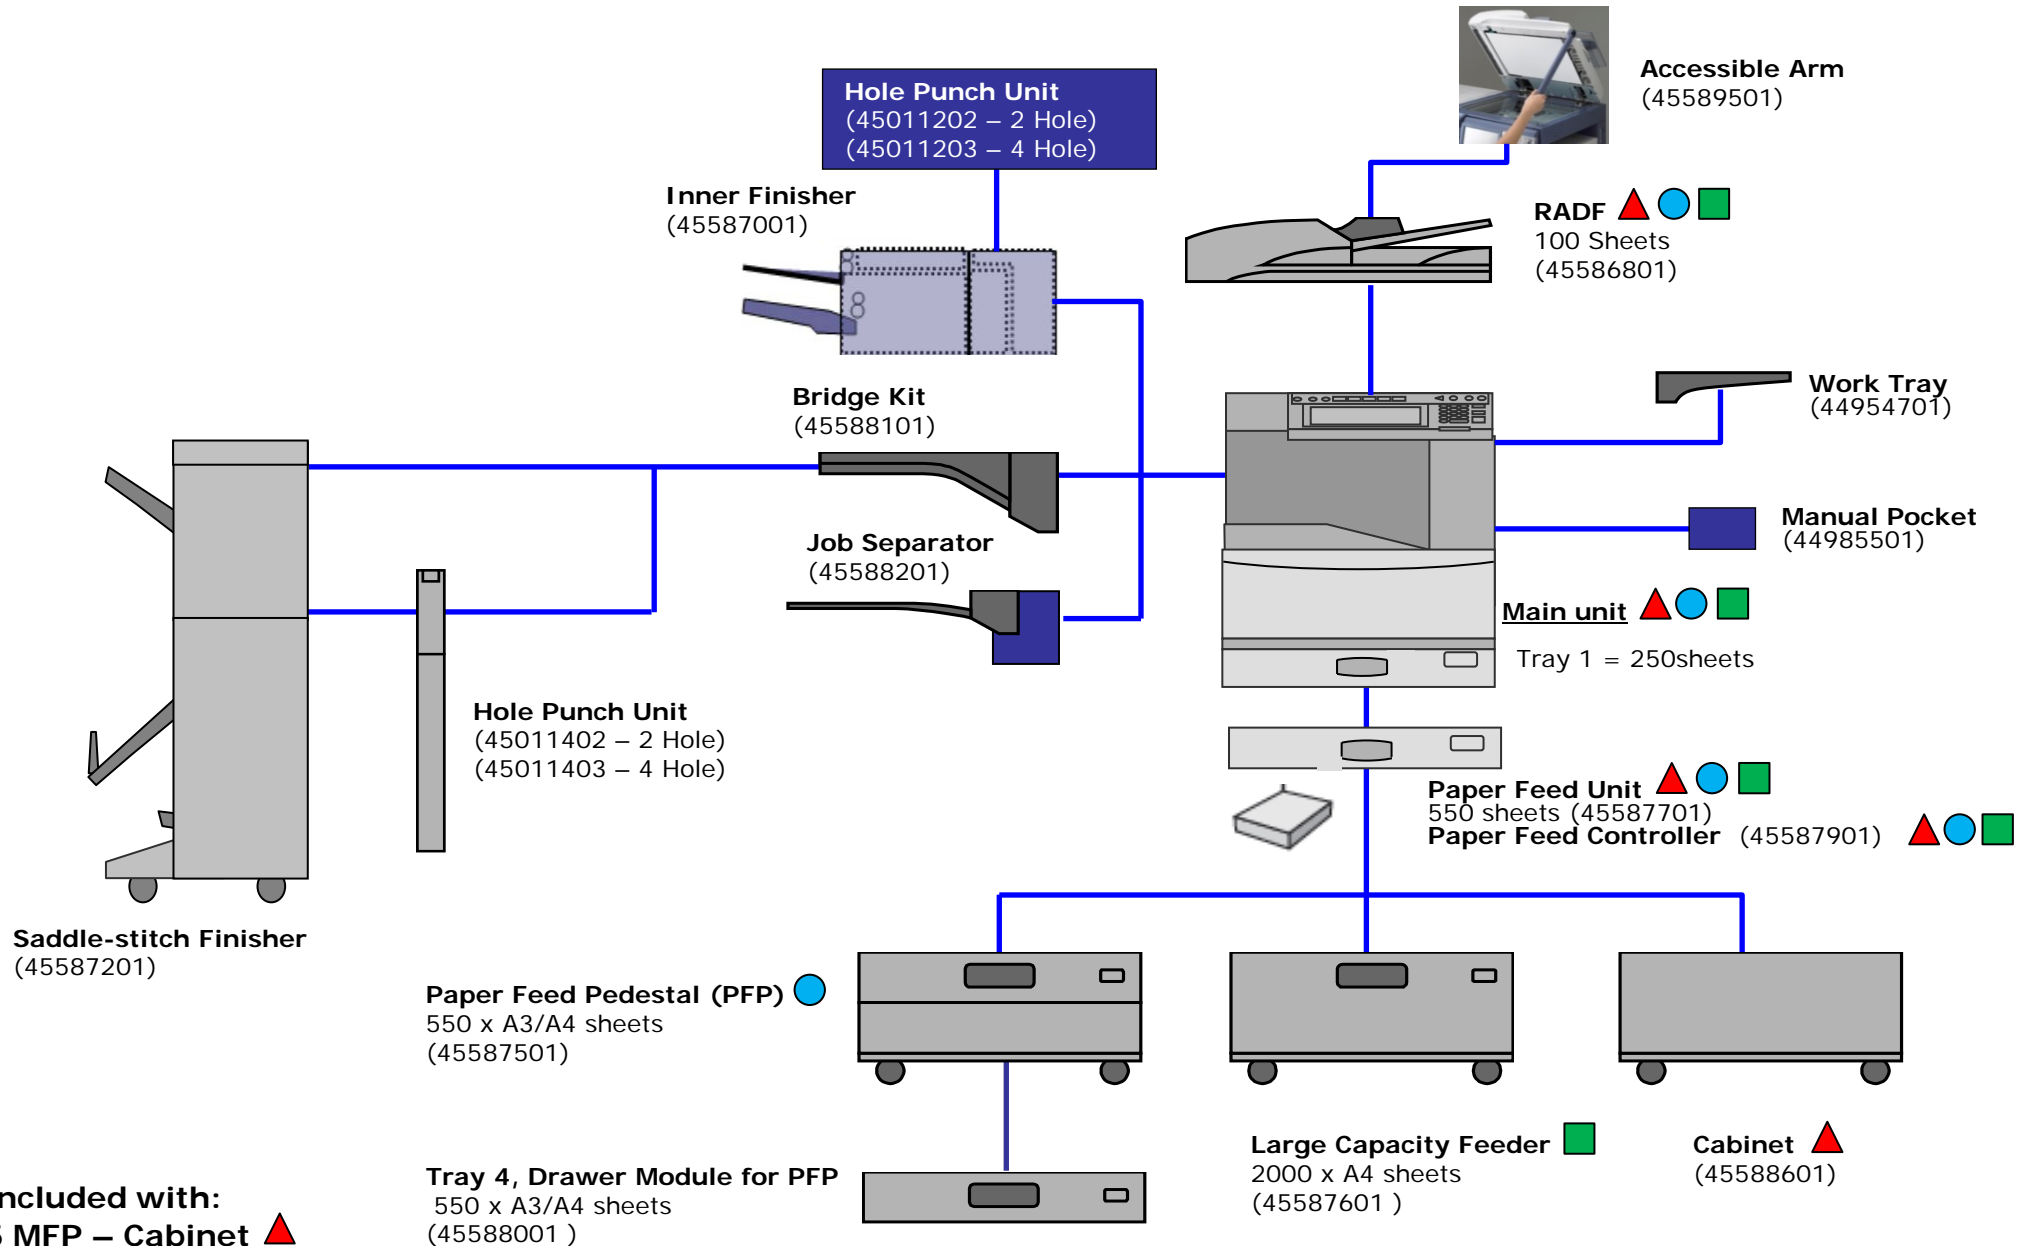

The OKI ES9455 MFP - Configuration & Options

Items included with:
ES9455 MFP – Cabinet ▲
ES9455 MFP - PFP ●
ES9455 MFP - LCF ■