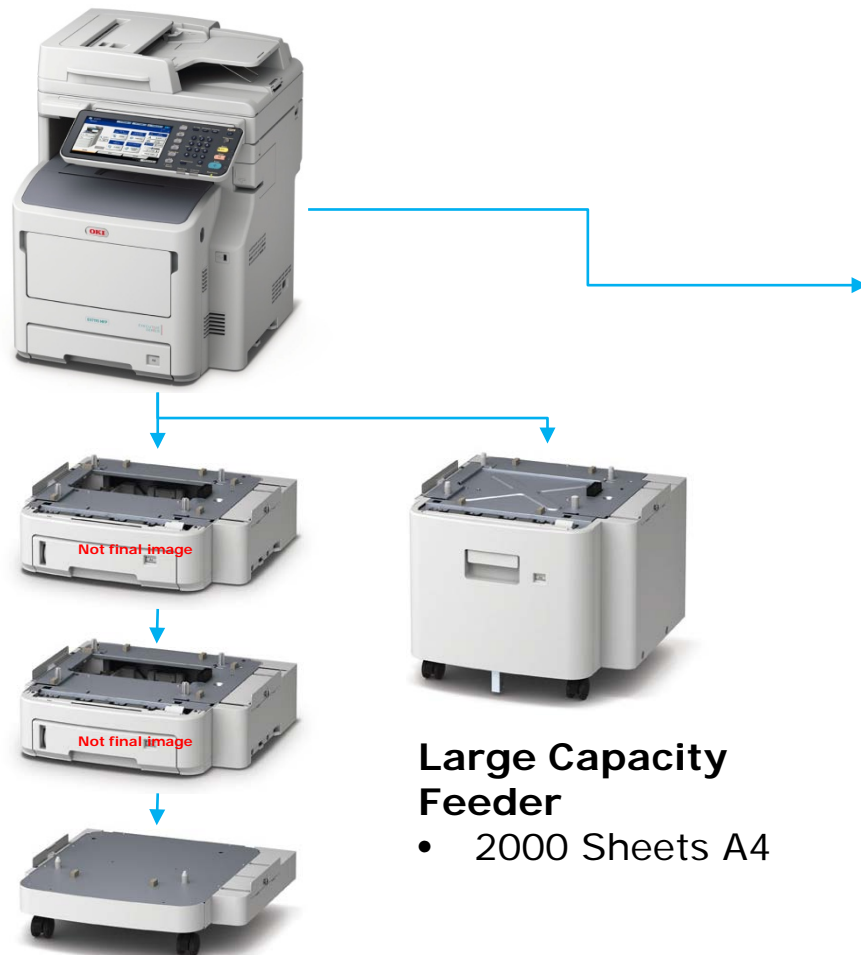

The OKI ES7170 MFP – Accessories Overview

OKI

Large Capacity Feeder

- 2000 Sheets A4

Additional Trays

- 530 Sheets A4
- Castor Base

Note: It is recommended that only the base model (without additional trays) is used on a desktop. When used in floor standing configuration, the castor base must be fitted. The castor base includes stability feet (not shown) which must also be fitted.

Data Overwrite Enabler

Automatically overwrites data.
Data is overwritten immediately following the completion of the copy, print or scan job.

IPSec Enabler

This optional protocol prevents communication contents from being viewed or tampered with in the communication path when using an application that does not support encryption.

Meta Scan Enabler

Meta Scan – This is to enable the function of adding meta data to the scanning function. This allows a Meta Scan to control the scan workflow in existing business systems using meta data relating to each document.

IC Card Readers

- HID
- Mifare

Card Readers automatically log users into the device when a valid card is in the proximity of the reader.

Fax Option

Adds Super G3 fax capability.
Note: Requires Engineer Installation

Wireless Network

Add wireless networking
Note: Requires both the Wireless kit (45517901) & Antenna (45518001) and requires Engineer Installation

Note: Other types of access control devices may be able to be used. Please contact OKI for details of compatible devices or to find more information