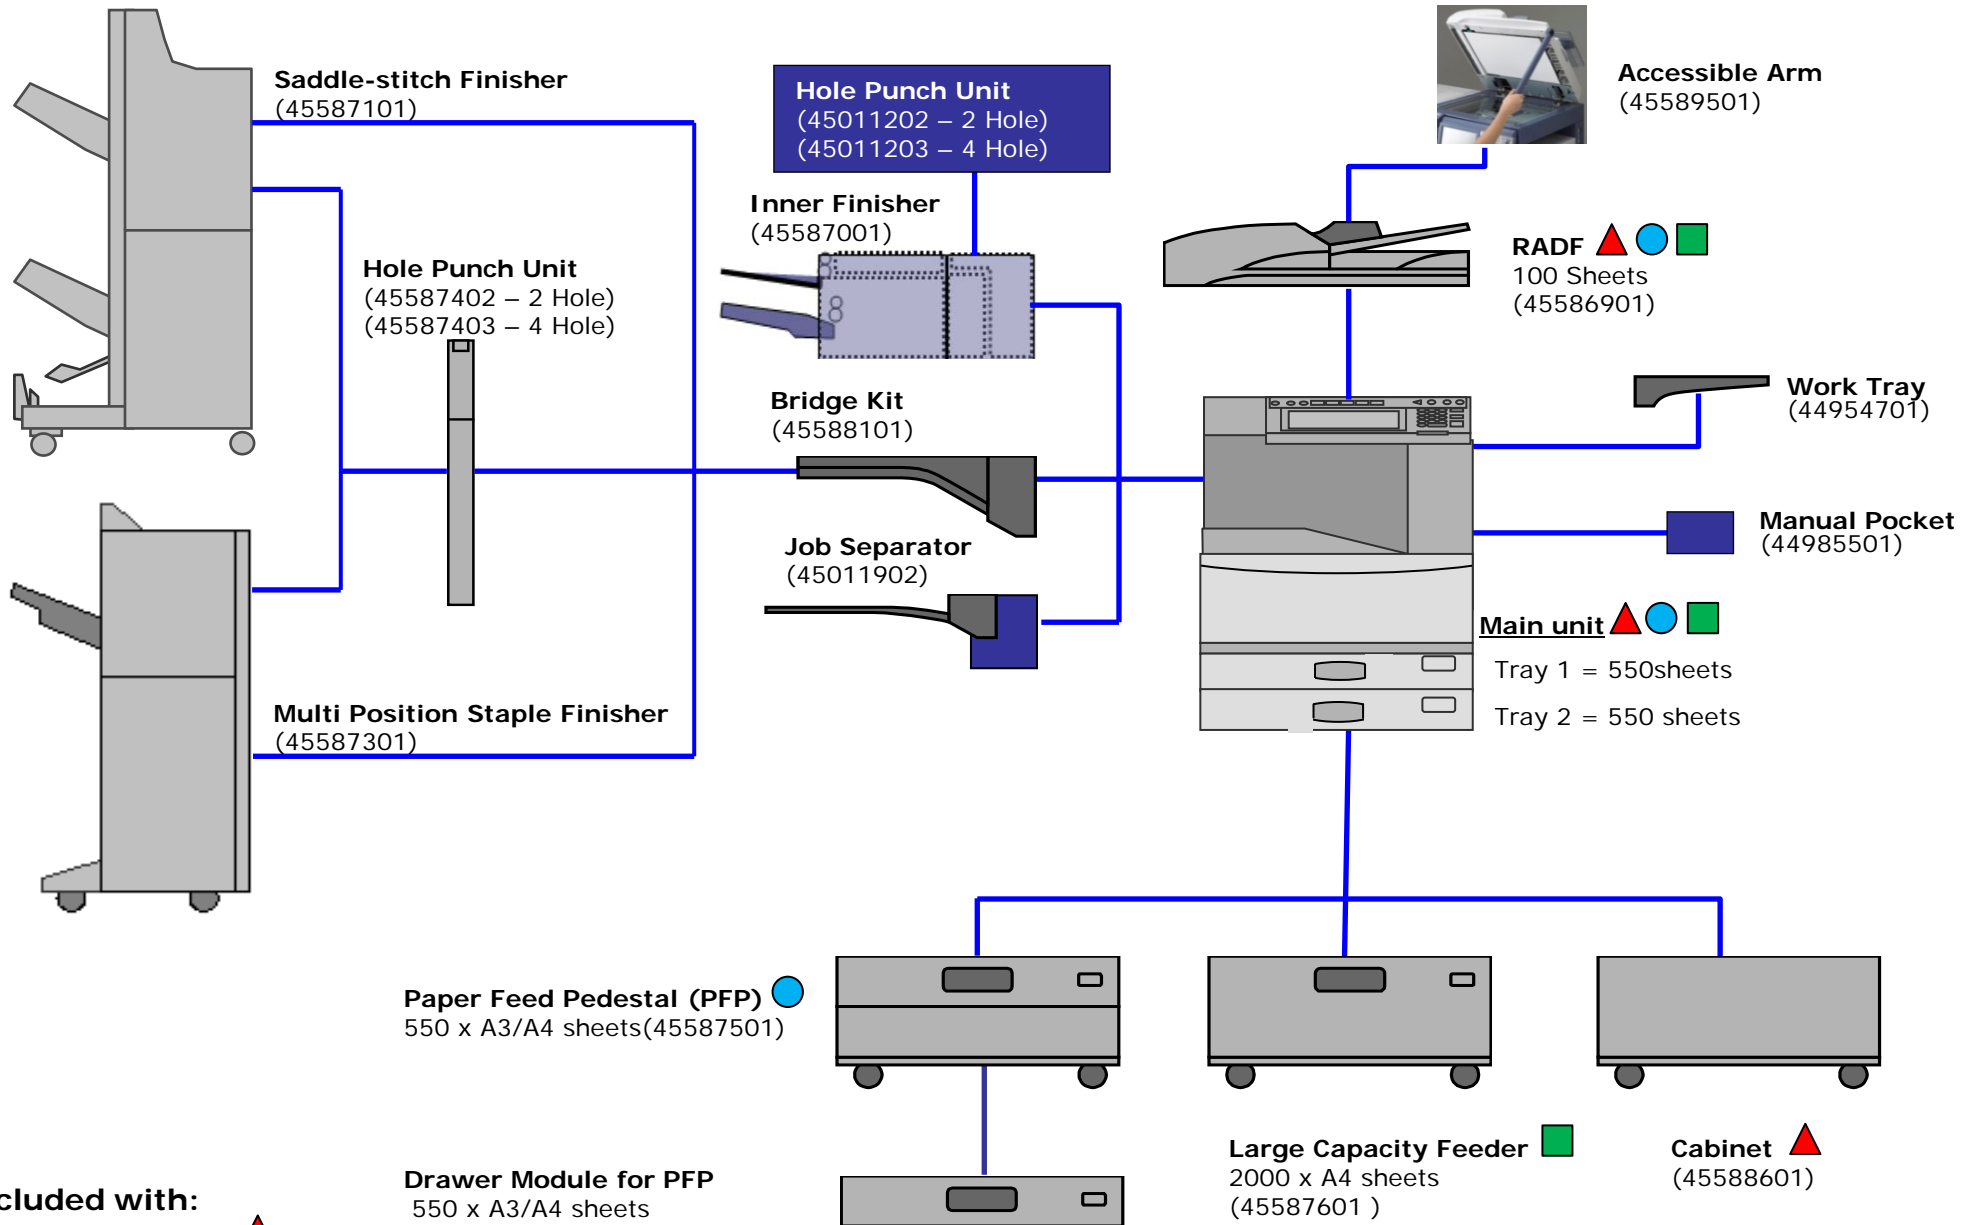

The OKI ES9465 MFP - Configuration & Options

1. **Items included with:**
2. ES9465 MFP – Cabinet ▲
   - ES9465 MFP - PFP ●
   - ES9465 MFP - LCF ■