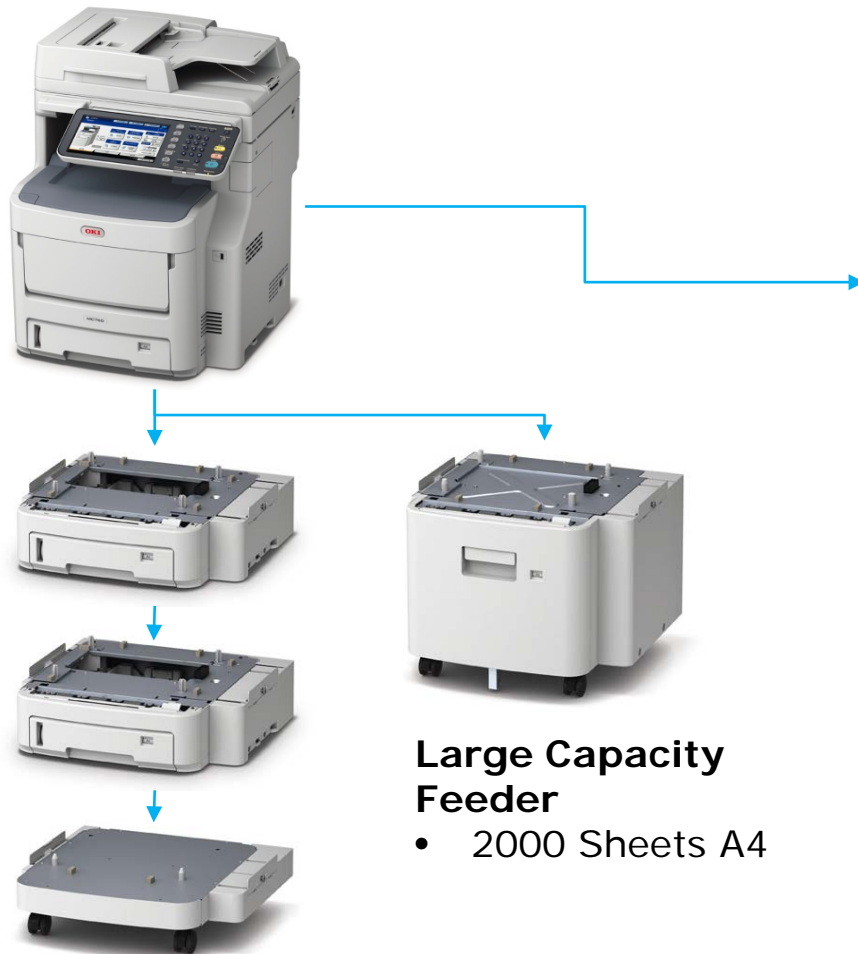

The OKI ES7470/80 MFP – Accessories Overview

Large Capacity Feeder

- 2000 Sheets A4

Additional Trays

- 530 Sheets A4
- Castor Base

Note: It is recommended that only the base model (without additional trays) is used on a desktop. When used in floor standing configuration, the castor base must be fitted. The castor base includes stability feet (not shown) which must also be fitted.

Data Overwrite Enabler

Automatically overwrites data.
Data is overwritten immediately following the completion of the copy, print or scan job.

IPSec Enabler

This optional protocol prevents communication contents from being viewed or tampered with in the communication path when using an application that does not support encryption.

Meta Scan Enabler

Meta Scan – This is to enable the function of adding meta data to the scanning function. This allows a Meta Scan to control the scan workflow in existing business systems using meta data relating to each document.

IC Card Readers

- HID
- Mifare

Card Readers automatically log users into the device when a valid card is in the proximity of the reader.

Fax Option

Adds Super G3 fax capability.
Note: Requires Engineer Installation

Wireless Network

Add wireless networking
Note: Requires both the Wireless kit (45517901) & Antenna (45518001) and requires Engineer Installation

Note: Other types of access control devices may be able to be used.
Please contact OKI for details of compatible devices or to find more information