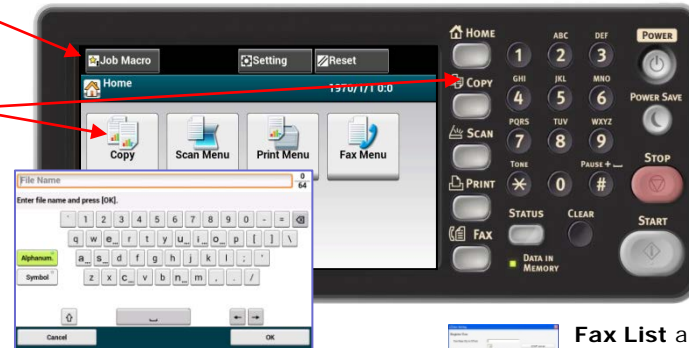

- ES4192dn shown with 530 sheet 2nd tray option (up to 880 sheets)

Google Cloud Print Ready

Job Macro button allows users to record and recall settings for common tasks saving time and making life easy.

Dedicated Copy, Scan, Print and Fax buttons make life easy.

On Screen **QWERTY** keyboard makes searching and the typing of email addresses easy.

Customisable **7" LCD colour touch screen** display, guides the user quickly through each task.