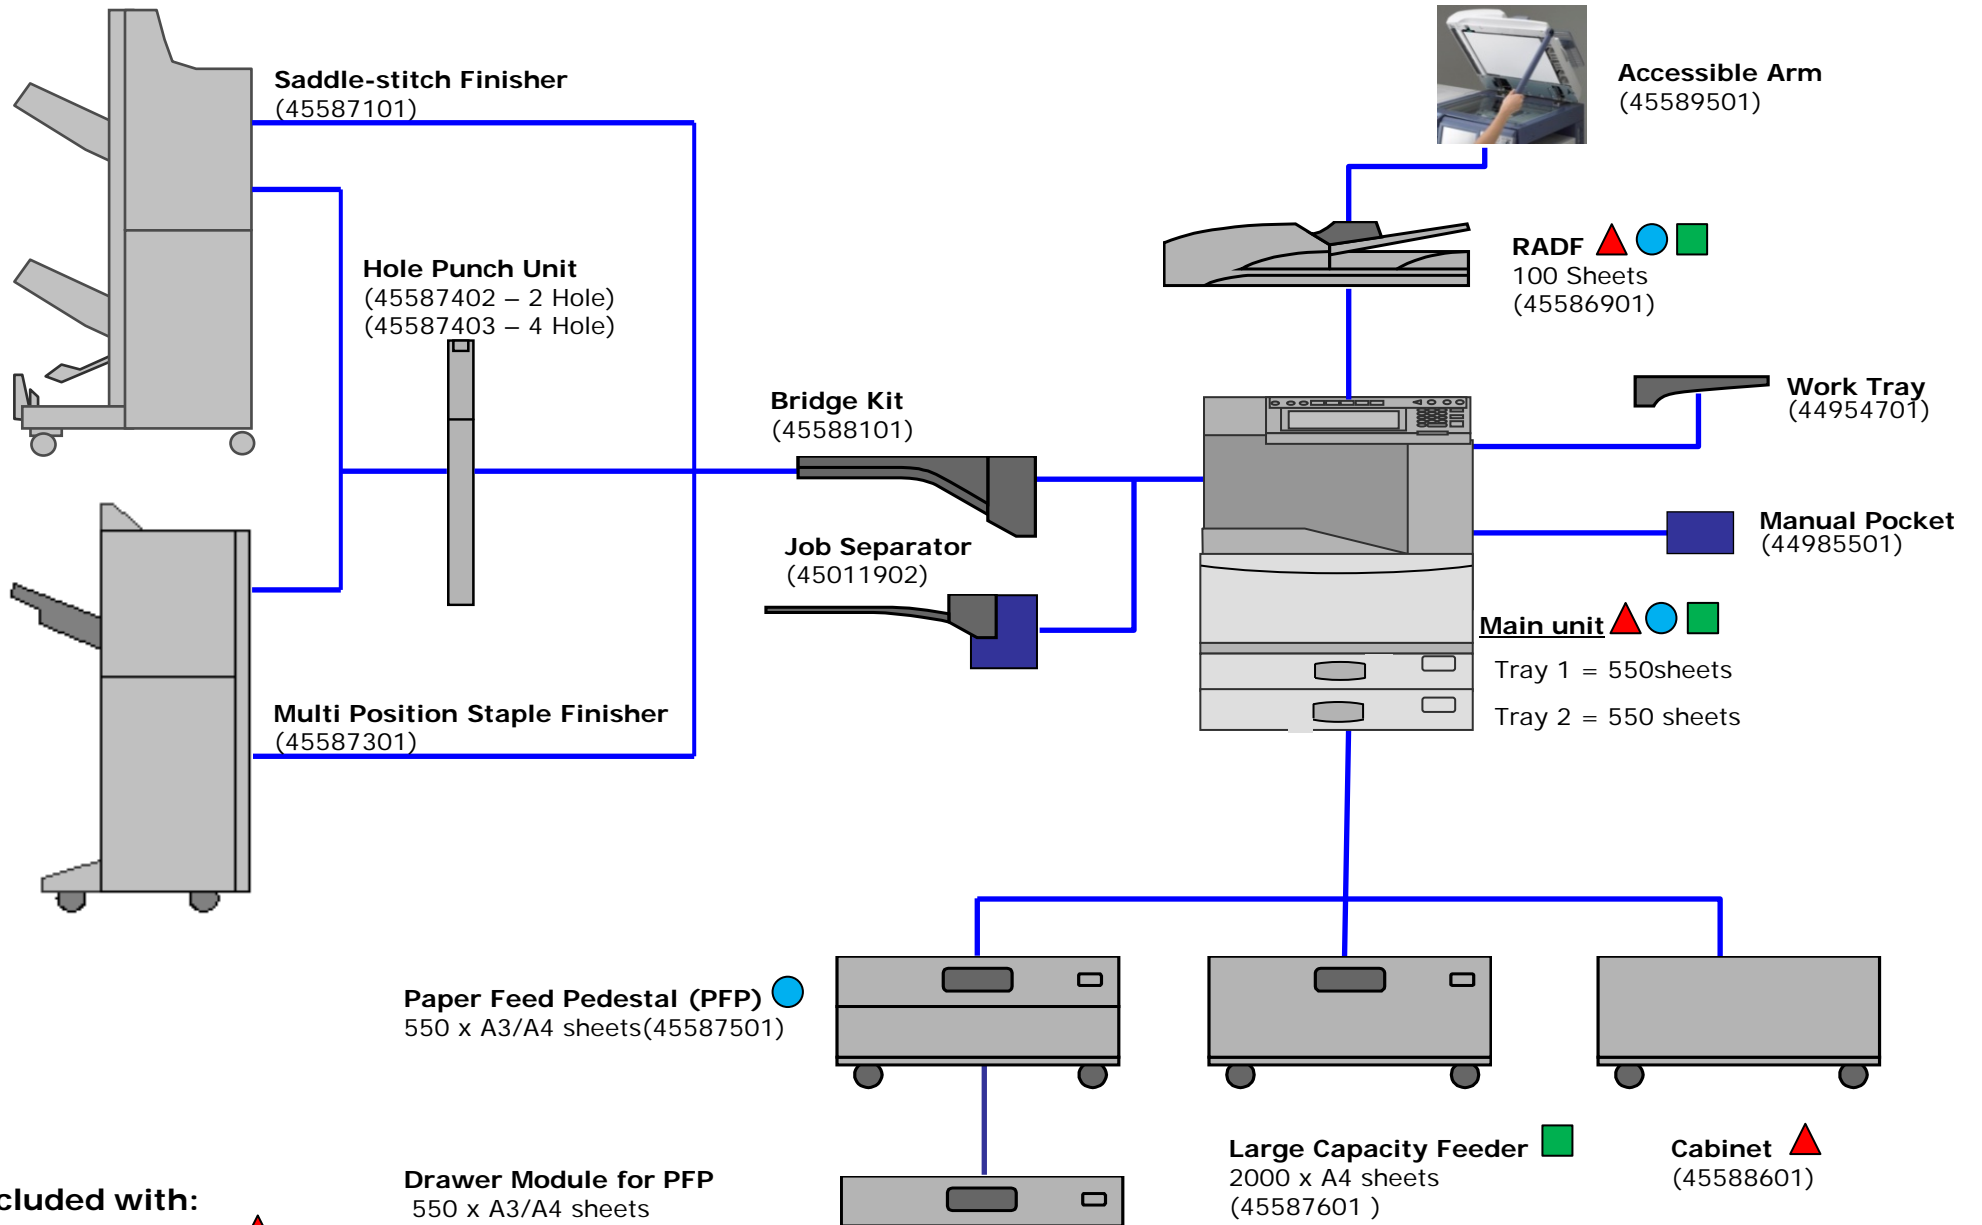

The OKI ES9475 MFP - Configuration & Options

1. **Items included with:**
2. ES9475 MFP – Cabinet ▲
   - ES9475 MFP - PFP ●
   - ES9475 MFP - LCF ■

Paper Feed Pedestal (PFP) ●
550 x A3/A4 sheets(45587501)

Drawer Module for PFP
550 x A3/A4 sheets
(45588001)

Large Capacity Feeder ■
2000 x A4 sheets
(45587601)

Cabinet ▲
(45588601)