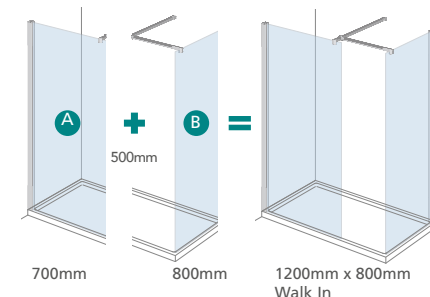

Minimum Opening

We recommend a minimum opening of 500mm for any wet room area.