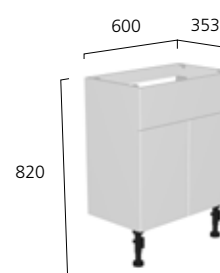

Fitted Furniture Technical Information

Standard Depth Units

Unit Type	Features	Finish	Recommended Carcass	Fascia Code

500mm Standard Depth Semi-Countertop Basin Unit

- Soft close hinges
- One adjustable shelf
- Removable back panel for easy pipe access
- 50mm pipe void
- See our sanitaryware range from pages 10 - 65 for compatible basins

Contemporary

Gloss White	HGFC016	HGFD071
Stone Grey	HGFC015	HGFD070
Dark Blue	HGFW197	HGFW211
Midnight Grey	HGFC203	HGFD217
Fossil	HGFW228	HGFW242

Traditional

Stone Grey	HGFC015	HGFD099
Natural White	HGFC014	HGFD091
Midnight Grey	HGFC203	HGFD226

Total RRP Ex VAT £283.33   **£210.00**   **£73.33**

Total RRP Inc VAT £340.00   **£252.00**   **£88.00**

600mm Standard Depth Semi-Countertop Basin Unit

- Soft close hinges
- One adjustable shelf
- Removable back panel for easy pipe access
- 50mm pipe void
- See our sanitaryware range from pages 10 - 65 for compatible basins

Contemporary

Gloss White	HGFC028	HGFD077
Stone Grey	HGFC027	HGFD076
Dark Blue	HGFW200	HGFW213
Midnight Grey	HGFC206	HGFD219
Fossil	HGFW231	HGFW244

Traditional

Stone Grey	HGFC027	HGFD100
Natural White	HGFC026	HGFD092
Midnight Grey	HGFC206	HGFD227

Total RRP Ex VAT £290.00   **£216.67**   **£73.33**

Total RRP Inc VAT £348.00   **£260.00**   **£88.00**

700mm Standard Depth Semi-Countertop Basin Unit

- Soft close hinges
- One adjustable shelf
- Removable back panel for easy pipe access
- 50mm pipe void
- See our sanitaryware range from pages 10 - 65 for compatible basins

Contemporary

Gloss White	HGFC032	HGFD086
Stone Grey	HGFC031	HGFD085
Dark Blue	HGFW201	HGFW216
Midnight Grey	HGFC207	HGFD222
Fossil	HGFW232	HGFW247

Traditional

Stone Grey	HGFC031	HGFD102
Natural White	HGFC030	HGFD094
Midnight Grey	HGFC207	HGFD229

Total RRP Ex VAT £309.17   **£229.17**   **£80.00**

Total RRP Inc VAT £371.00   **£275.00**   **£96.00**