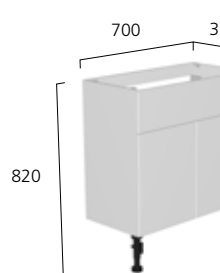

Traditional

Stone Grey	HGFC027	HGFD100
Natural White	HGFC026	HGFD092
Midnight Grey	HGFC206	HGFD227

Total RRP Ex VAT £290.00   **£216.67**   **£73.33**

Total RRP Inc VAT £348.00   **£260.00**   **£88.00**

700mm Standard Depth Semi-Countertop Basin Unit