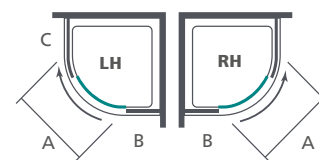

A = Door Opening
B = Straight Panel
C = Curved Panel