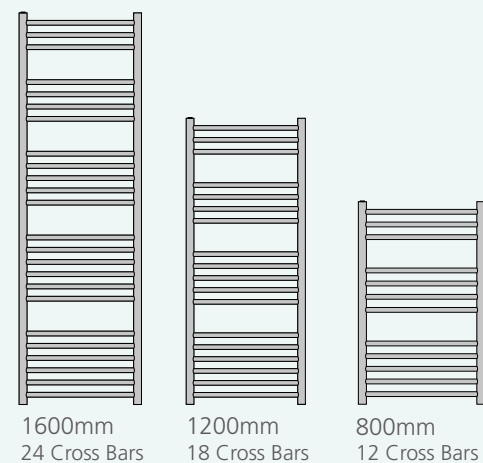

- Manufactured from Polished Stainless Steel
- Suitable for all hot water systems.
- A 30 year quality assurance guarantee
- Recyclable
- Fixed brackets
- Rear air vent
- High Heat output