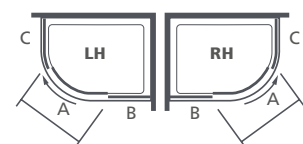

A = Door Opening
B = Straight Panel
C = Curved Panel