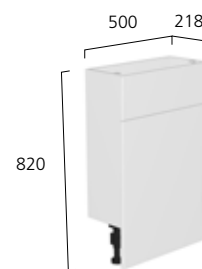

SLIM DEPTH UNITS

Unit Type	Features	Finish	Recommended Carcass	Fascia Code

500mm Slim Depth Back To Wall WC Unit