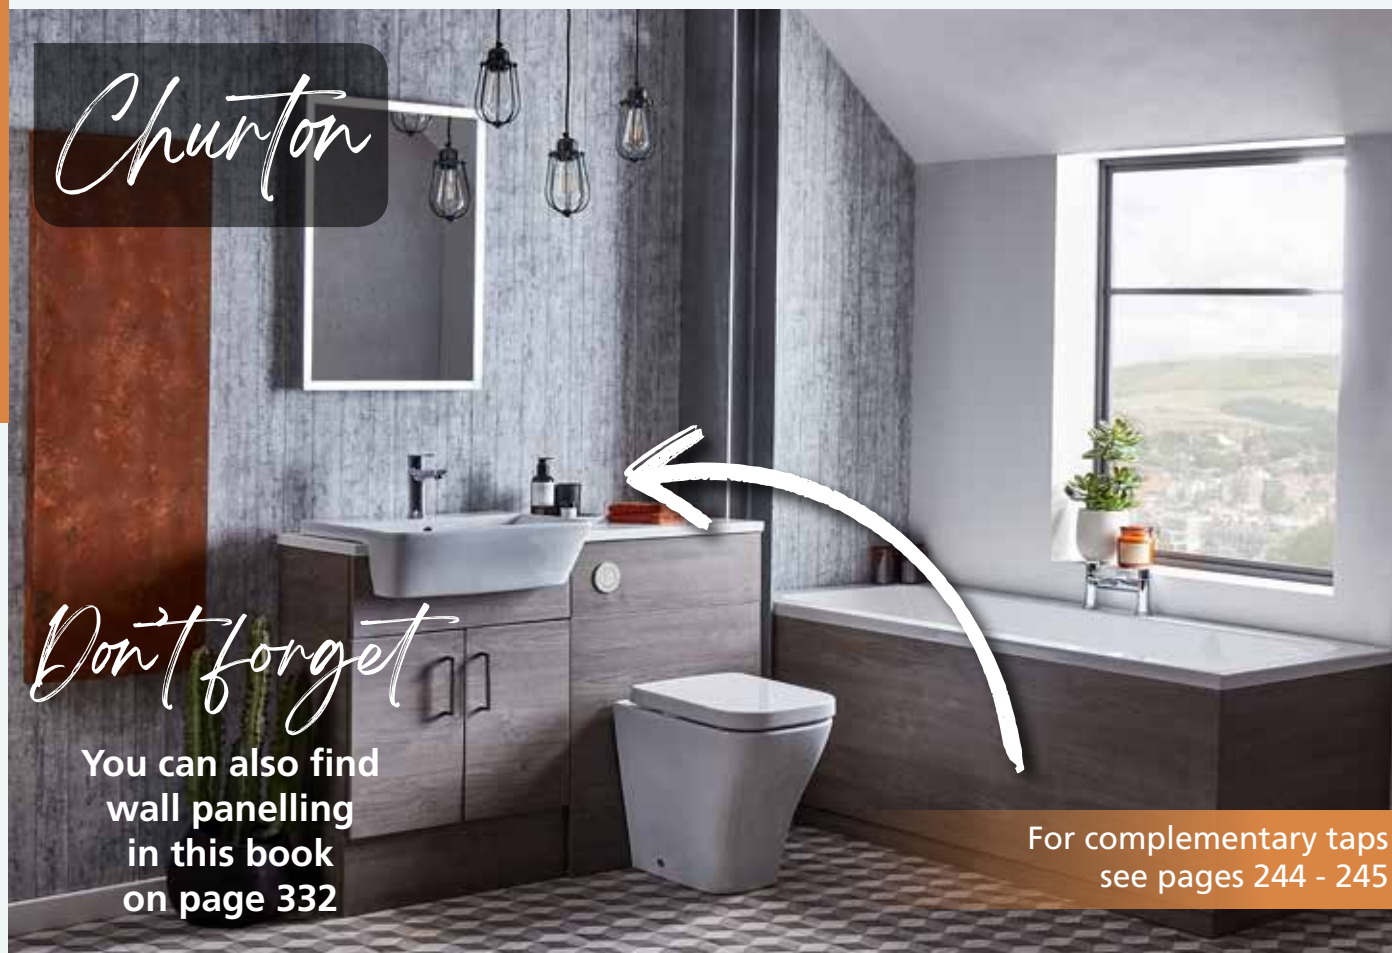

**Rimless Easi-Clean**

Blow the lid on germs with our Easi-Clean technology. The rimless design makes it exceptionally hygienic and easy to clean. A simple wipe of the rim means there is nowhere germs can hide. Water is projected around the bowl to ensure it is completely clean.