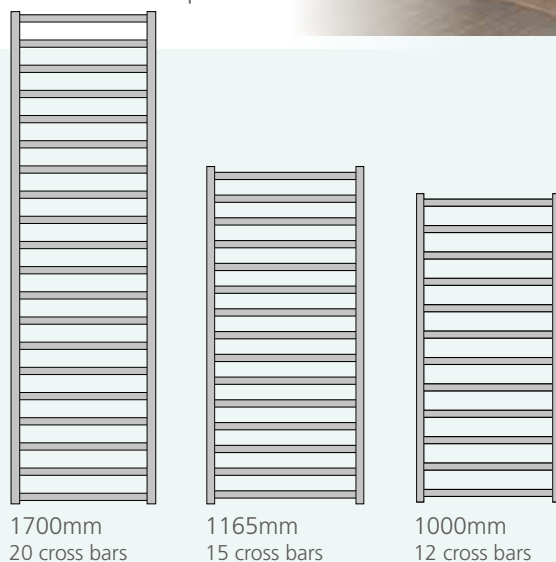

Catherine

Contemporary Finishes

Finish name   Order code

- Latte Textured **LT**
- Cappuccino Textured **CA**
- Mocha Textured **MC**
- Espresso Gloss **EX**
- Anthracite Textured **AT**
- Satin Black **SB**
- Matt Black **MB**
- White Sparkle **WS**
- Grey Sparkle **GS**

Please see page 394 for valve options

- Suitable for indirect (closed) heating systems.
- A 15 year quality assurance guarantee
- Fixed brackets
- Square tube throughout for a modern, clean look
- High heat
- Available in our contemporary colour finishes

MS 15 C HE E 25sq + 30sq mm

Prices shown are for chrome, white or coloured central heating, sealed electric and dual fuel models