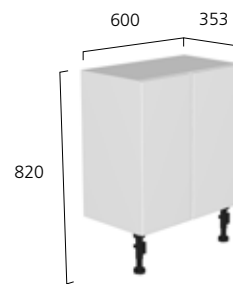

Traditional

Stone Grey	HGFC007	HGFD097
Natural White	HGFC006	HGFD089
Midnight Grey	HGFC201	HGFD224

Total RRP Ex VAT £196.66   **£160.83**   **£35.83**

Total RRP Inc VAT £236.00   **£193.00**   **£43.00**

600mm Standard Depth 2 Door Floor Cupboard