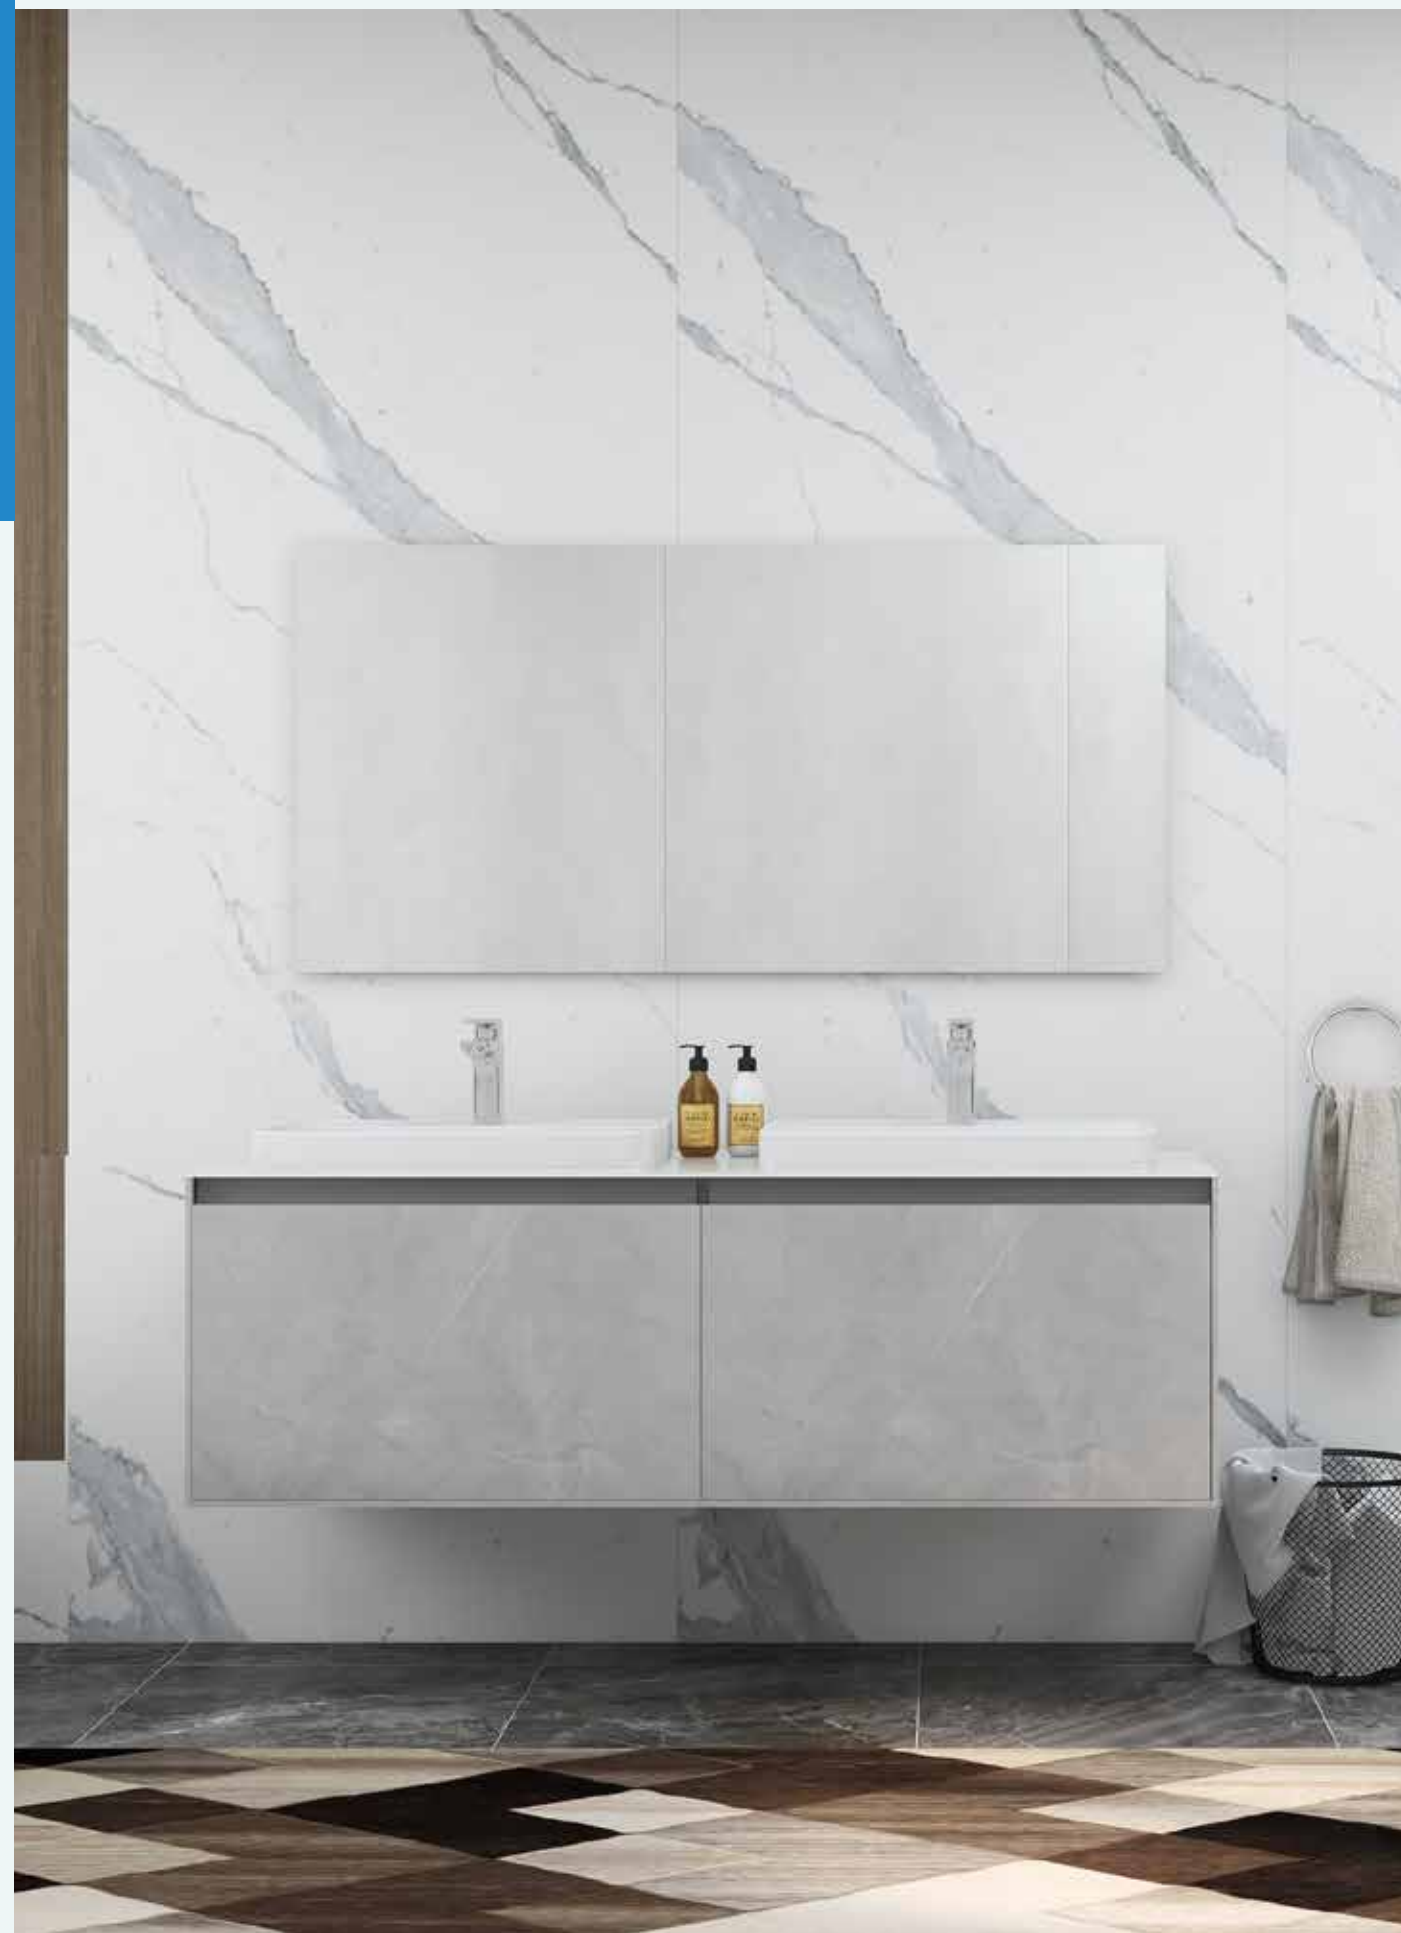

Dereham 1600mm Single Drawer Cabinet

W 1500mm x H 600mm

1500 Illuminated Mirror with Demista	HGIM254	£355.83 Ex VAT £427.00 Inc VAT
Quartz 1600 Solid White Worktop	HGIM252	£386.67 Ex VAT £464.00 Inc VAT
Quartz 1600 White Marble Worktop	HGIM253	£386.67 Ex VAT £464.00 Inc VAT
W 600mm x D 380mm x H 155mm		
600 Countertop 1-Tap Hole Basin in White	HGIM255	£189.17 Ex VAT £227.00 Inc VAT
600 Countertop 1-Tap Hole Basin in Black	HGIM256	£315.00 Ex VAT £378.00 Inc VAT
W 800mm x D 480mm x H 490mm		
1600mm Single Drawer Cabinet in Natural Stone	HGIM248	£665.83 Ex VAT £799.00 Inc VAT

Dereham 1600mm Single Drawer Cabinet

W 1500mm x H 600mm

1500 Illuminated Mirror with Demista	HGIM254	£355.83 Ex VAT £427.00 Inc VAT
Quartz 1600 Solid White Worktop	HGIM252	£386.67 Ex VAT £464.00 Inc VAT
Quartz 1600 White Marble Worktop	HGIM253	£386.67 Ex VAT £464.00 Inc VAT
W 600mm x D 380mm x H 155mm		
600 Countertop 1-Tap Hole Basin in White	HGIM255	£189.17 Ex VAT £227.00 Inc VAT
600 Countertop 1-Tap Hole Basin in Black	HGIM256	£315.00 Ex VAT £378.00 Inc VAT
W 800mm x D 480mm x H 490mm		
1600mm Single Drawer Cabinet in Slate	HGIM249	£665.83 Ex VAT £799.00 Inc VAT

Dereham 1600mm Single Drawer Cabinet

W 1500mm x H 600mm

1500 Illuminated Mirror with Demista	HGIM254	£355.83 Ex VAT £427.00 Inc VAT
Quartz 1600 Solid White Worktop	HGIM252	£386.67 Ex VAT £464.00 Inc VAT
Quartz 1600 White Marble Worktop	HGIM253	£386.67 Ex VAT £464.00 Inc VAT
W 600mm x D 380mm x H 155mm		
600 Countertop 1-Tap Hole Basin in White	HGIM255	£189.17 Ex VAT £227.00 Inc VAT
600 Countertop 1-Tap Hole Basin in Black	HGIM256	£315.00 Ex VAT £378.00 Inc VAT
W 800mm x D 480mm x H 490mm		
1600mm Single Drawer Cabinet in Grey Marble	HGIM250	£665.83 Ex VAT £799.00 Inc VAT

Dereham 1600mm Single Drawer Cabinet