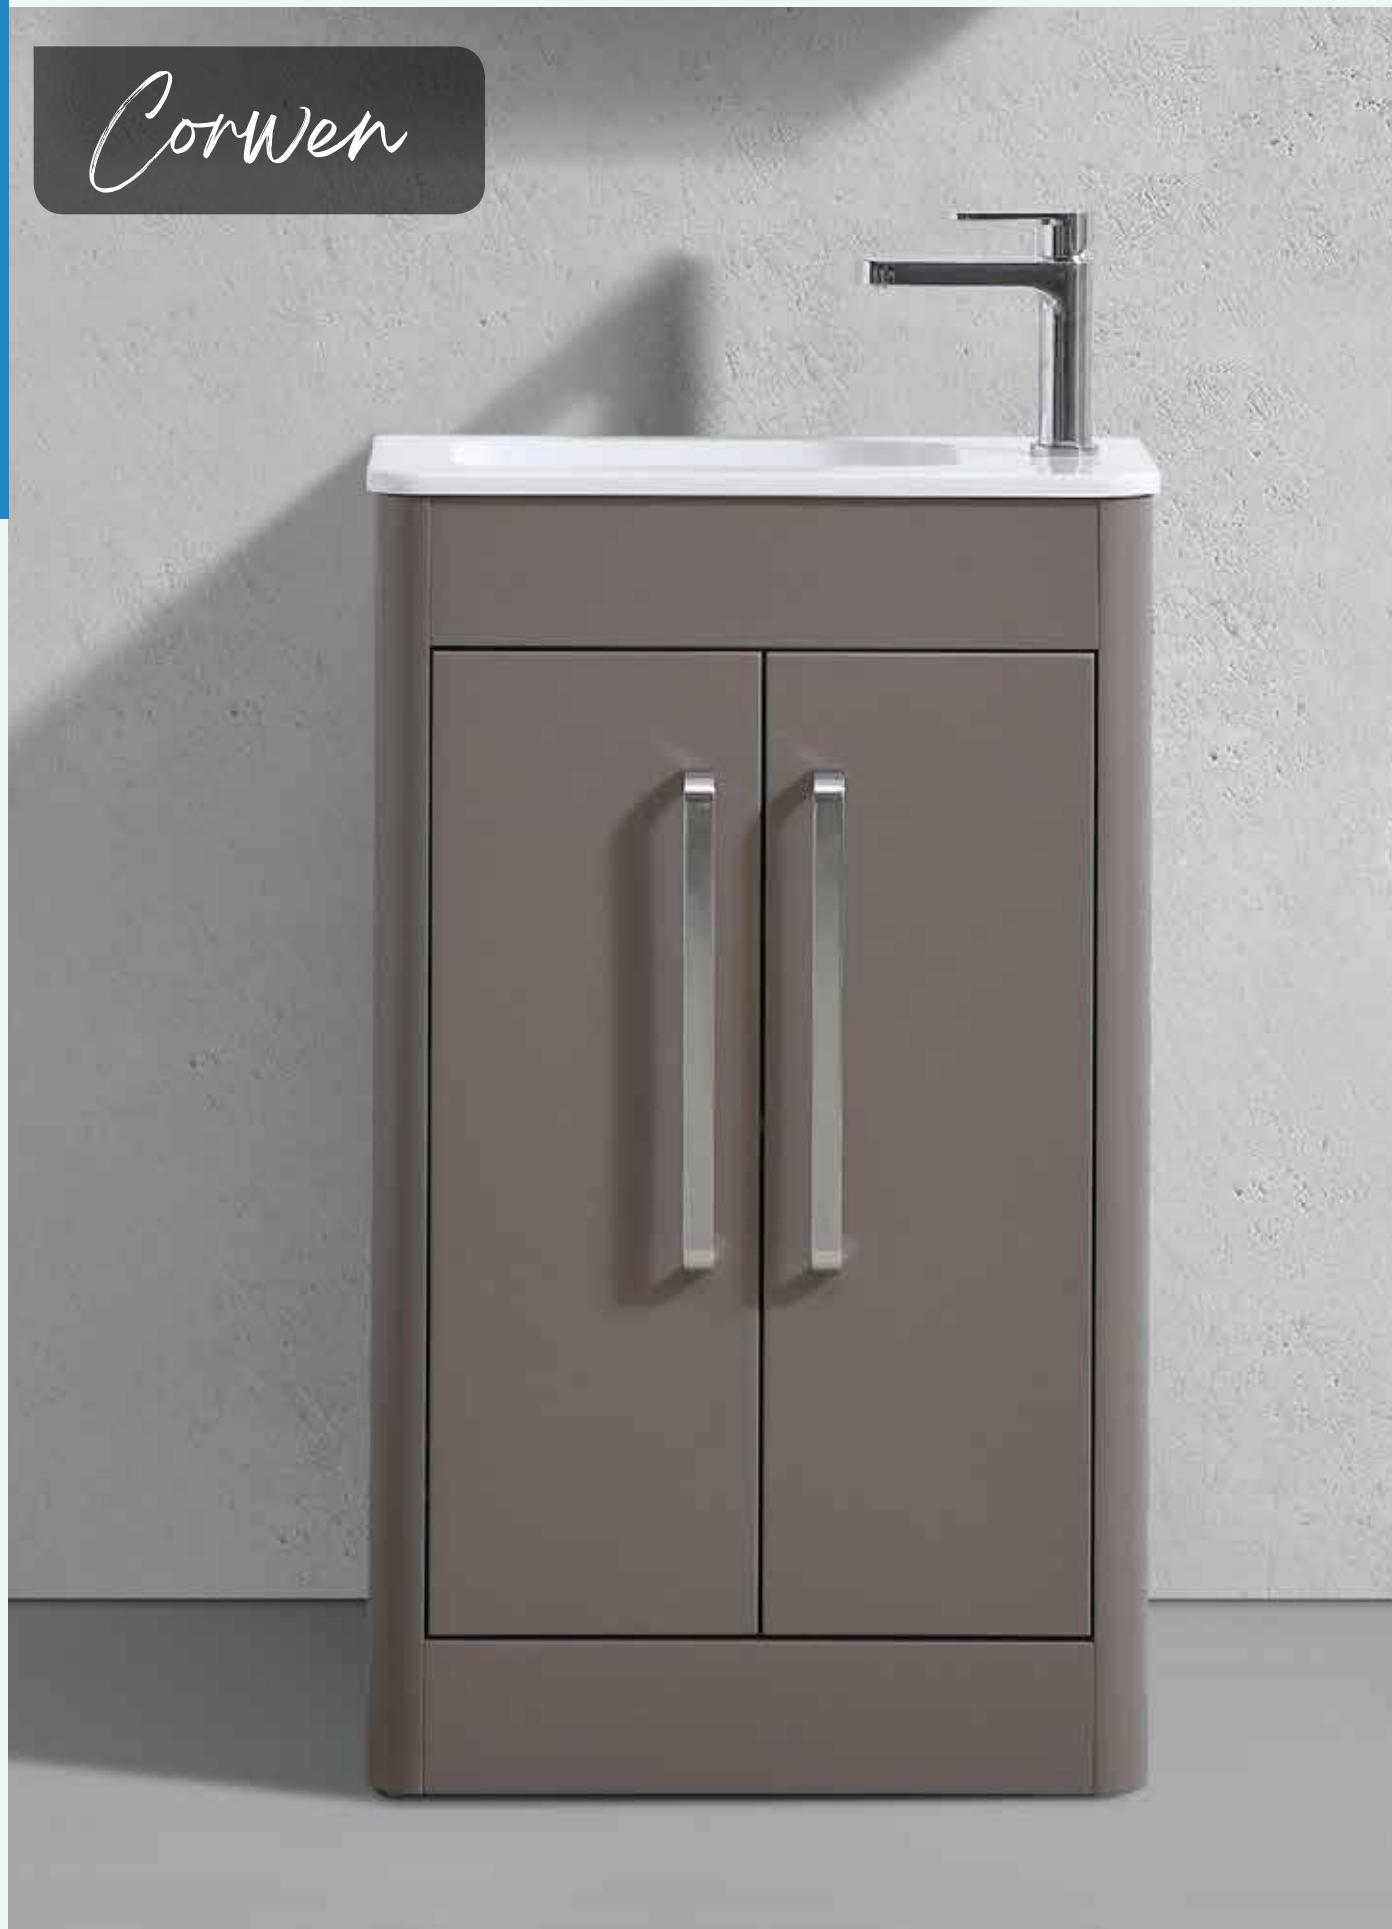

Corwen

Corwen 500mm Cloakroom Wall Mounted Basin Unit

Available in
○ ●
White Matt Ash

W 500mm x D 250mm x H 520mm		
Two Door Wall Mounted Basin Unit in White Gloss	HGIM941	£283.33 Ex VAT £286.00 Inc VAT
Two Door Wall Mounted Basin Unit in Matt Ash	HGIM942	£283.33 Ex VAT £286.00 Inc VAT
W 500mm x D 250mm		
White Basin	HGIM945	£121.67 Ex VAT £146.00 Inc VAT

Corwen 500mm Cloakroom Wall Mounted Basin Unit

Available in
○ ●
White Matt Ash

W 500mm x D 250mm x H 850mm		
Two Door Floor standing Basin Unit in White Gloss	HGIM943	£306.67 Ex VAT £368.00 Inc VAT
Two Door Floor standing Basin Unit in Matt Ash	HGIM944	£306.67 Ex VAT £368.00 Inc VAT
W 500mm x D 250mm		
White Basin	HGIM945	£121.67 Ex VAT £146.00 Inc VAT

Corwen 500mm Single Cloakroom Wall Mounted Basin Unit

Available in
○ ●
White Matt Ash

W 500mm x D 390mm x H 450mm		
Single Drawer Wall Mounted Basin Unit in White Gloss	HGIM946	£3325.83 Ex VAT £391.00 Inc VAT
Single Drawer Wall Mounted Basin Unit in Matt Ash	HGIM947	£3325.83 Ex VAT £391.00 Inc VAT
W 508mm x D 395mm		
White Basin 1-Tap Hole	HGIM954	£136.67 Ex VAT £164.00 Inc VAT

Corwen 500mm Double Drawer Wall Mounted Basin Unit

Available in
○ ●
White Matt Ash

W 500mm x D 390mm x H 520mm		
Two Drawer Wall Mounted Basin Unit in White Gloss	HGIM948	£432.50 Ex VAT £519.00 Inc VAT
Two Drawer Wall Mounted Basin Unit in Matt Ash	HGIM949	£432.50 Ex VAT £519.00 Inc VAT
W 508mm x D 395mm		
White Basin 1-Tap Hole	HGIM954	£136.67 Ex VAT £164.00 Inc VAT

Corwen 500mm Double Drawer Floor Mounted Basin Unit

Available in
○ ●
White Matt Ash

W 500mm x D 390mm x H 850mm		
Two Drawer Floor Standing Basin Unit in White Gloss	HGIM950	£525.83 Ex VAT £631.00 Inc VAT
Two Drawer Floor Standing Basin Unit in Matt Ash	HGIM951	£525.83 Ex VAT £631.00 Inc VAT
W 508mm x D 395mm		
White Basin 1-Tap Hole	HGIM954	£136.67 Ex VAT £164.00 Inc VAT

Corwen 500mm Double Drawer Floor Mounted Basin Unit

Available in
○ ●
White Matt Ash

W 500mm x D 390mm x H 850mm		
Two Door Floor standing Basin Unit in White Gloss	HGIM952	£360.00 Ex VAT £432.00 Inc VAT
Two Door Floor standing Basin Unit in Matt Ash	HGIM953	£360.00 Ex VAT £432.00 Inc VAT
W 508mm x D 395mm		
White Basin 1-Tap Hole	HGIM954	£136.67 Ex VAT £164.00 Inc VAT