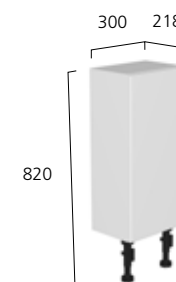

300mm Slim Depth 1 Door Floor Cupboard

- Soft close hinges
- One adjustable shelf
- Reversible door
- Ideal for smaller bathrooms

**Contemporary**

|               |         |         |
|---------------|---------|---------|
| Gloss White   | HGFC041 | HGFD068 |
| Stone Grey    | HGFC040 | HGFD067 |
| Dark Blue     | HGFW203 | HGFW210 |
| Midnight Grey | HGFC209 | HGFD216 |
| Fossil        | HGFW234 | HGFW241 |