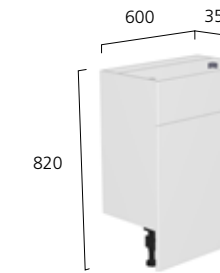

- Full height main panel
- Front access fascia
- See our sanitaryware range from pages 10 - 65 for back to wall pan and cistern options

Contemporary

Gloss White	HGFC020	HGFD080
Stone Grey	HGFC019	HGFD079
Dark Blue	HGFW198	HGFW214
Midnight Grey	HGFC204	HGFD220
Fossil	HGFW229	HGFW245

Traditional

Stone Grey	HGFC019	HGFD101
Natural White	HGFC018	HGFD093
Midnight Grey	HGFC204	HGFD228

Total RRP Ex VAT £260.00   **£180.00**   **£80.00**

Total RRP Inc VAT £312.00   **£216.00**   **£96.00**

200mm Standard Depth 1 Door Floor Cupboard