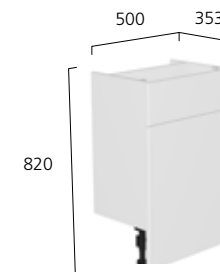

Standard Depth Units

Unit Type	Features	Finish	Recommended Carcass	Fascia Code

500mm Standard Depth Back To Wall WC Unit

- Full height main panel
- Front access fascia
- See our sanitaryware range from pages 10 - 65 for back to wall pan and cistern options

Contemporary

Gloss White	HGFC012	HGFD074
Stone Grey	HGFC011	HGFD073
Dark Blue	HGFW196	HGFW212
Midnight Grey	HGFC202	HGFD218
Fossil	HGFW227	HGFW243

Traditional

Stone Grey	HGFC011	HGFD098
Natural White	HGFC010	HGFD090
Midnight Grey	HGFC202	HGFD225

Total RRP Ex VAT £247.50   **£174.17**   **£73.33**

Total RRP Inc VAT £297.00   **£209.00**   **£88.00**

600mm Standard Depth Back To Wall WC Unit