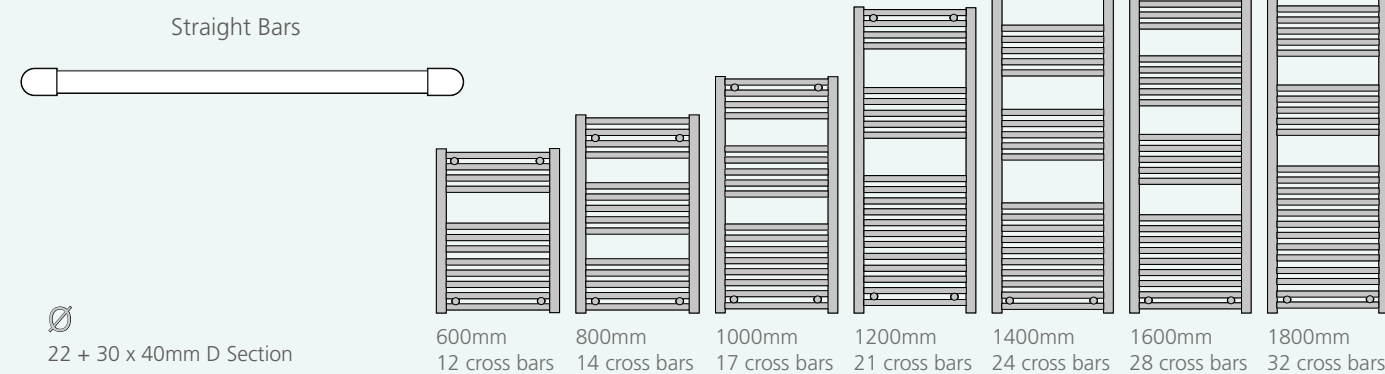

Ø 22 + 30 x 40mm D Section

MS 15 C HE E

Prices shown are for chrome finish, central heating models.

Murry (Straight)	Dimensions (mm)			Bar config	Pipe Centres	Electric element wattage	Output Δ T50°C Watts/ BTU's	Price (Ex VAT) Chrome	Price (inc VAT) Chrome
	H	W	D						
MY062 MS06040CP	600	400	83 - 105	4-8	355	100	172 / 587	£75.83	£91.00
MY062 MS06050CP	600	500	83 - 105	4-8	455	125	208 / 710	£80.83	£97.00
MY062 MS06060CP	600	600	83 - 105	4-8	555	125	245 / 836	£81.67	£98.00
MY062 MS08030CP	800	300	83 - 105	4-5-5	255	100	167 / 570	£79.17	£95.00
MY062 MS08040CP	800	400	83 - 105	4-5-5	355	100	209 / 713	£80.00	£96.00
MY062 MS08050CP	800	500	83 - 105	4-5-5	455	125	252 / 860	£85.00	£102.00
MY062 MS08060CP	800	600	83 - 105	4-5-5	555	150	295 / 1007	£89.17	£107.00
MY062 MS08075CP	800	750	83 - 105	4-5-5	705	200	359 / 1225	£101.67	£122.00
MY062 MS10030CP	1000	300	83 - 105	4-5-8	255	150	204 / 696	£94.17	£113.00
MY062 MS10040CP	1000	400	83 - 105	4-5-8	355	150	256 / 873	£98.33	£118.00
MY062 MS10050CP	1000	500	83 - 105	4-5-8	455	200	308 / 1051	£102.50	£123.00
MY062 MS10060CP	1000	600	83 - 105	4-5-8	555	200	361 / 1232	£107.50	£129.00
MY062 MS12030CP	1200	300	83 - 105	4-5-12	255	200	250 / 853	£98.33	£118.00
MY062 MS12040CP	1200	400	83 - 105	4-5-12	355	200	313 / 1068	£102.50	£123.00
MY062 MS12050CP	1200	500	83 - 105	4-5-12	455	200	378 / 1290	£107.50	£129.00
MY062 MS12060CP	1200	600	83 - 105	4-5-12	555	300	443 / 1512	£111.67	£134.00
MY062 MS12075CP	1200	750	83 - 105	4-5-12	705	300	537 / 1832	£126.67	£152.00
MY062 MS14050CP	1400	500	83 - 105	4-5-5-10	455	300	431 / 1471	£116.67	£140.00
MY062 MS14060CP	1400	600	83 - 105	4-5-5-10	555	300	504 / 1720	£120.83	£145.00
MY062 MS16040CP	1600	400	83 - 105	4-5-5-5-9	355	300	412 / 1406	£125.00	£150.00
MY062 MS16050CP	1600	500	83 - 105	4-5-5-5-9	455	300	495 / 1689	£138.33	£166.00
MY062 MS16060CP	1600	600	83 - 105	4-5-5-5-9	555	400	580 / 1979	£143.33	£172.00
MY062 MS18040CP	1800	400	83 - 105	4-5-5-5-13	355	400	464 / 1583	£121.67	£146.00
MY062 MS18050CP	1800	500	83 - 105	4-5-5-5-13	455	400	558 / 1904	£161.67	£194.00
MY062 MS18060CP	1800	600	83 - 105	4-5-5-5-13	555	400	654 / 2231	£165.83	£199.00
MY062 MS18075CP	1800	750	83 - 105	4-5-5-5-13	705	400	815 / 2781	£184.17	£221.00

FOR DUAL FUEL ELEMENTS WITH T OR SEALED ELECTRIC PLEASE SEE PAGE 394

FOR DUAL FUEL ELEMENTS WITH T OR SEALED ELECTRIC PLEASE SEE PAGE 394