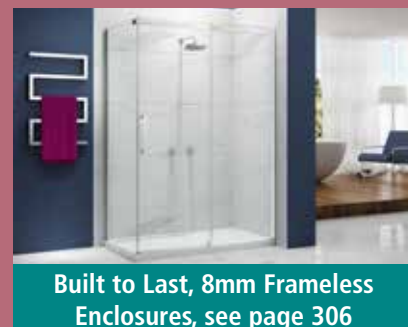

Shower Enclosures

Implementing a shower enclosure can transform the look and feel of your bathroom. There are a variety of styles, shapes and sizes available in this range, giving you the ultimate showering experience. There are beautiful and elegant shower doors and bath screens, suitable for every budget.

	Pages
Shower Enclosures Explained	298 - 299
6mm	300 - 302
8mm Framed	303 - 305
8mm Frameless	306 - 307
Showerwalls	308
Bath Screens	309
Black Enclosures	310
Black Bath Screens	311