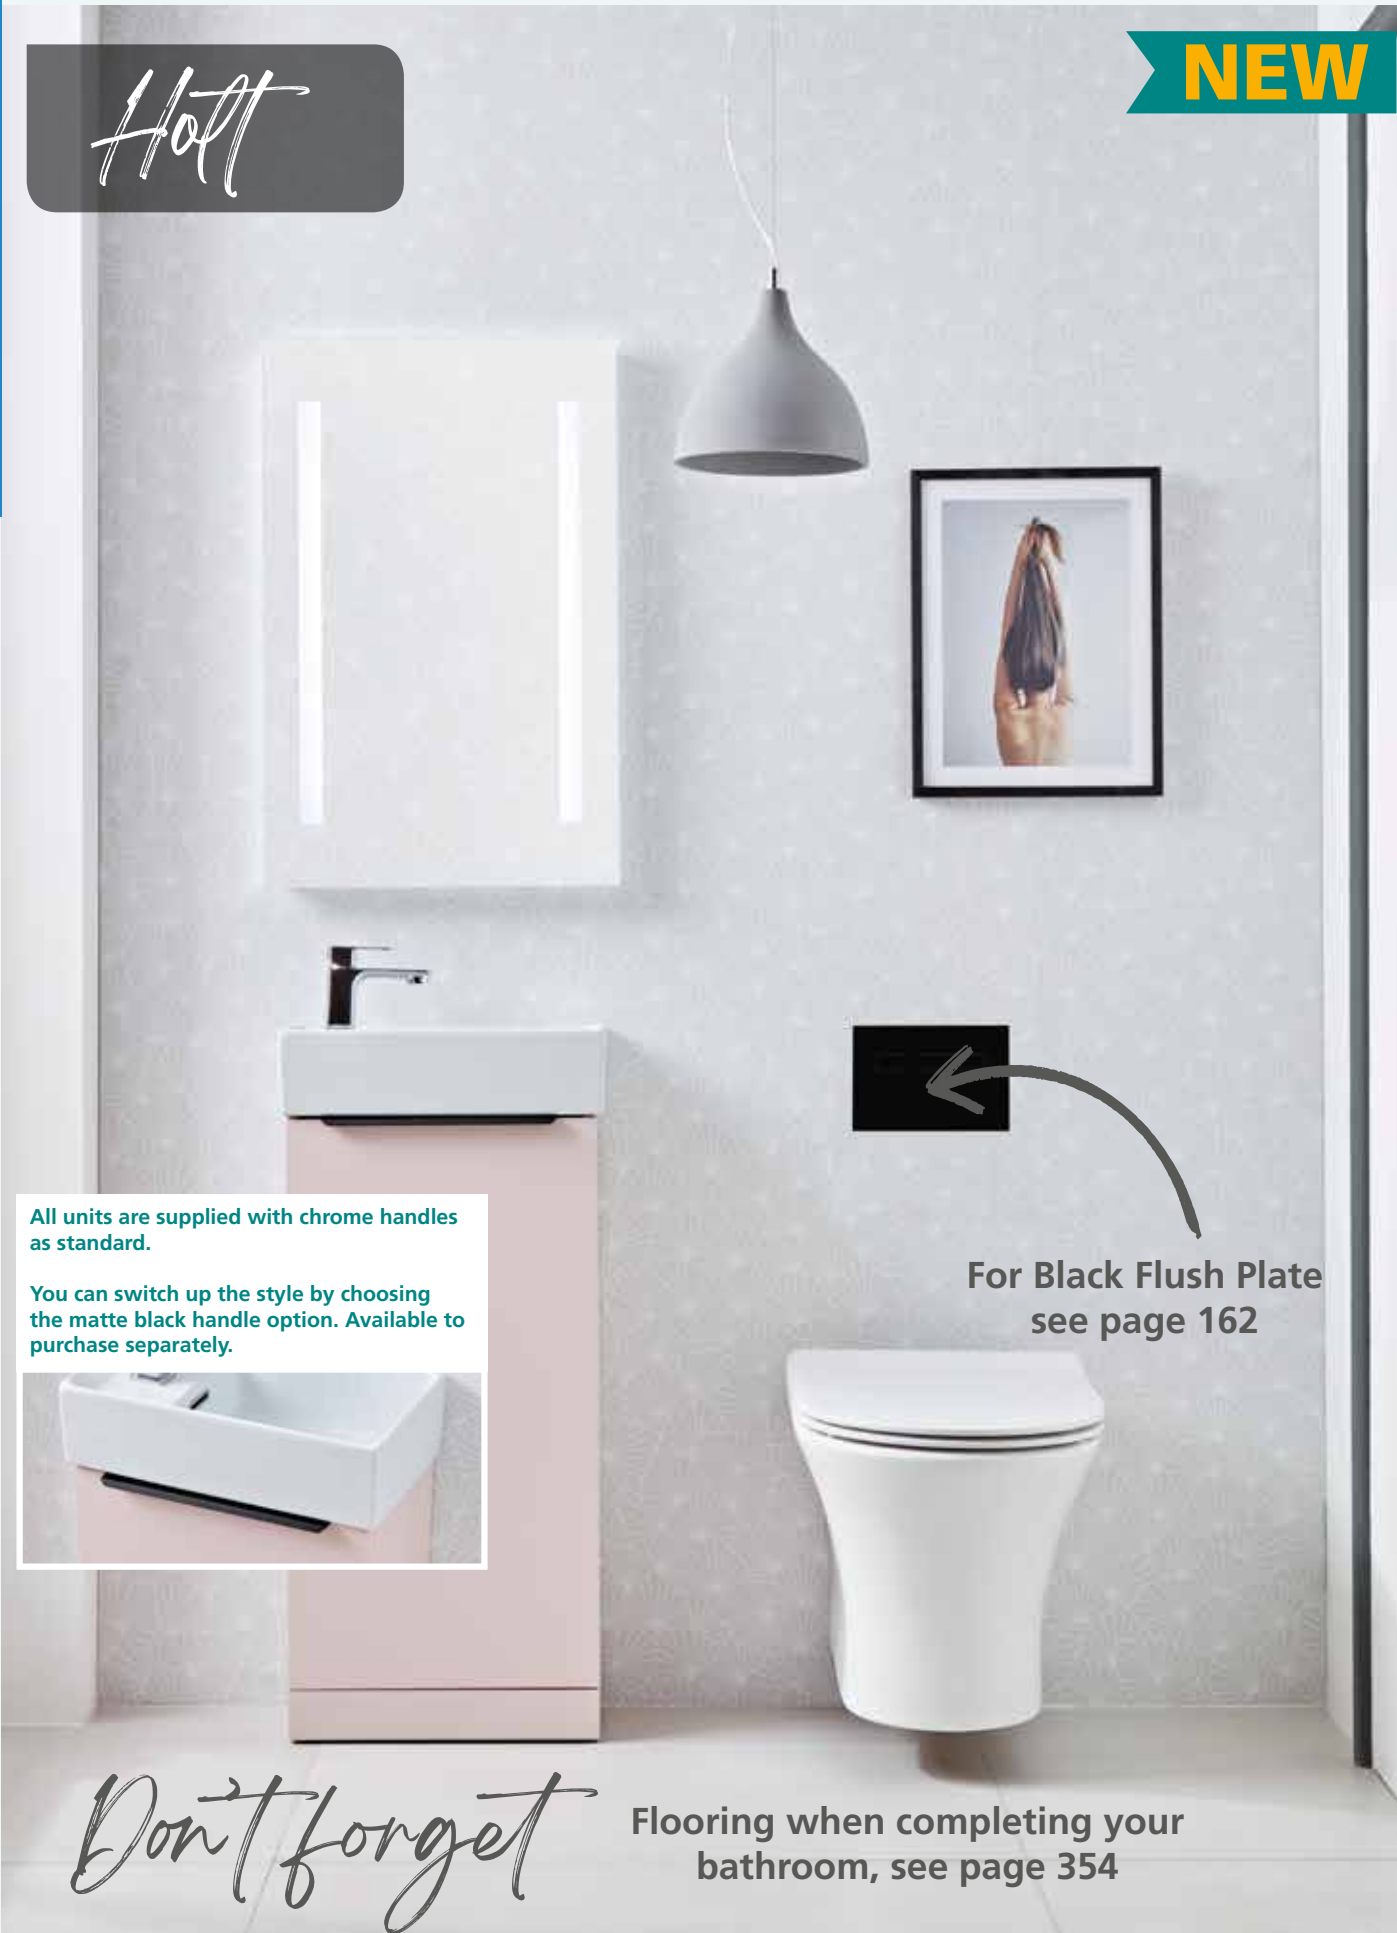

NEW

Holt

All units are supplied with chrome handles as standard.
You can switch up the style by choosing the matte black handle option. Available to purchase separately.

For Black Flush Plate see page 162

Don't forget

Flooring when completing your bathroom, see page 354

Holt 400mm Floor Mounted Cloakroom Unit

400(w) x 860(h) x 210(d)mm			
400mm Floor Mounted Unit	HGM105	£147.50 Ex VAT	£177.00 Inc VAT
Gloss White			
Ceramic Basin	HGM104	£98.33 Ex VAT	£118.00 Inc VAT
Optional Black Handle	HGM111	£10.00 Ex VAT	£12.00 Inc VAT
Total		£255.83 Ex VAT	£307.00 Inc VAT

Holt 400mm Floor Mounted Cloakroom Unit

400(w) x 860(h) x 210(d)mm			
400mm Floor Mounted Unit	HGM106	£147.50 Ex VAT	£177.00 Inc VAT
Light Grey			
Ceramic Basin	HGM104	£98.33 Ex VAT	£118.00 Inc VAT
Optional Black Handle	HGM111	£10.00 Ex VAT	£12.00 Inc VAT
Total		£255.83 Ex VAT	£307.00 Inc VAT

Holt 400mm Floor Mounted Cloakroom Unit

400(w) x 860(h) x 210(d)mm			
400mm Floor Mounted Unit	HGM107	£147.50 Ex VAT	£177.00 Inc VAT
Dark Blue			
Ceramic Basin	HGM104	£98.33 Ex VAT	£118.00 Inc VAT
Optional Black Handle	HGM111	£10.00 Ex VAT	£12.00 Inc VAT
Total		£255.83 Ex VAT	£307.00 Inc VAT

Holt 400mm Floor Mounted Cloakroom Unit

400(w) x 860(h) x 210(d)mm			
400mm Floor Mounted Unit	HGM108	£147.50 Ex VAT	£177.00 Inc VAT
Willow			
Ceramic Basin	HGM104	£98.33 Ex VAT	£118.00 Inc VAT
Optional Black Handle	HGM111	£10.00 Ex VAT	£12.00 Inc VAT
Total		£255.83 Ex VAT	£307.00 Inc VAT

Holt 400mm Floor Mounted Cloakroom Unit

400(w) x 860(h) x 210(d)mm			
400mm Floor Mounted Unit	HGM109	£147.50 Ex VAT	£177.00 Inc VAT
Dusky Pink			
Ceramic Basin	HGM104	£98.33 Ex VAT	£118.00 Inc VAT
Optional Black Handle	HGM111	£10.00 Ex VAT	£12.00 Inc VAT
Total		£255.83 Ex VAT	£307.00 Inc VAT

Holt 400mm Floor Mounted Cloakroom Unit

400(w) x 860(h) x 210(d)mm			
400mm Floor Mounted Unit	HGM110	£147.50 Ex VAT	£177.00 Inc VAT
Basalt Wood			
Ceramic Basin	HGM104	£98.33 Ex VAT	£118.00 Inc VAT
Optional Black Handle	HGM111	£10.00 Ex VAT	£12.00 Inc VAT
Total		£255.83 Ex VAT	£307.00 Inc VAT