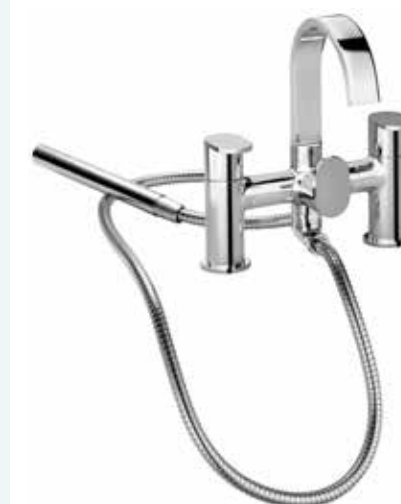

Hakin Blade Bath & Shower Mixer with Kit

Low Operating Pressure
10 Year Guarantee
Supplied with Brass Backnut for Secure Fixing

HG6060 £167.50 Ex VAT
£201.00 Inc VAT