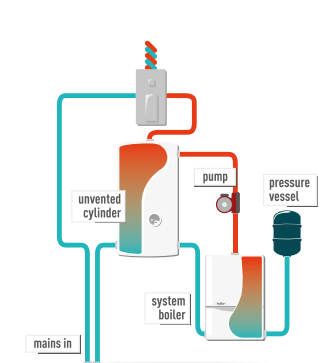

3. Pressurised **HP**

High Pressure, 3.0 bar