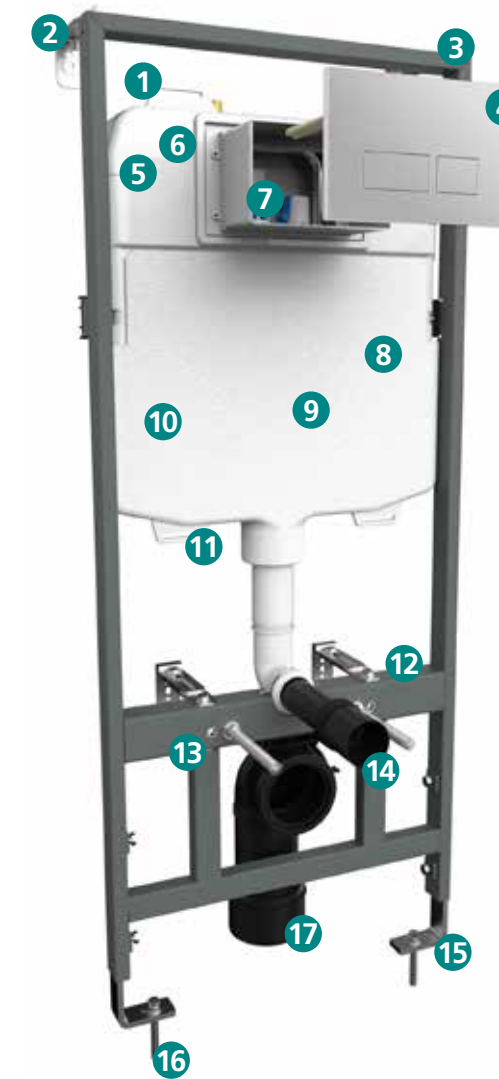

Wall Hung WC Frame Technical Information

1.	0.2-10.0bar working pressure ½" BSP brass connections
2.	Adjustable depth
3.	Slim depth to maximise room space
4.	Choice of flush plates or remote sensor available
5.	Internal brass isolation valve to facilitate easy maintenance
6.	Adjustable flush plate mounting to cover a variety of finished wall thickness
7.	All components serviceable through flush plate aperture without need for specialist tools
8.	Adjustable inlet valve, 0.2-10bar working pressure
9.	Adjustable pneumatic dual flush valves, factory set at 6 & 3L
10.	Polystyrene insulation jackets to minimise condensation and noise levels
11.	One piece blow moulded HDPE cistern tanks, 100% leak tested at factory
12.	Strong metal frames designed to support up to 400KG
13.	180mm or 230mm fixing centres to suit all WCs designed to BS EN 33
14.	All first fix protectors supplied to protect during application of wall finishes
15.	Adjustable legs
16.	All fixing hardware supplied, including Fischer fixings
17.	Waste pipe elbow and adaptor supplied, compatible with 90mm and 110mm waste

Performance & Reliability

Water Saving

Our concealed cisterns and wall hung WC frames feature an adjustable dual flush (6/3 litres) providing the option of using less water and flushing more efficiently

Space Saving

Our wall hung WC frames are slim depth allowing you to maximise space within the bathroom

Endurance Testing

All cisterns are tested in accordance with European standards meaning they have passed a 200,000 cycle endurance test

100% Quality Assurance

All cisterns are subject to performance testing prior to packing to give you peace of mind

Strength & Stability

All wall hung WC frames are designed and tested to 400KG