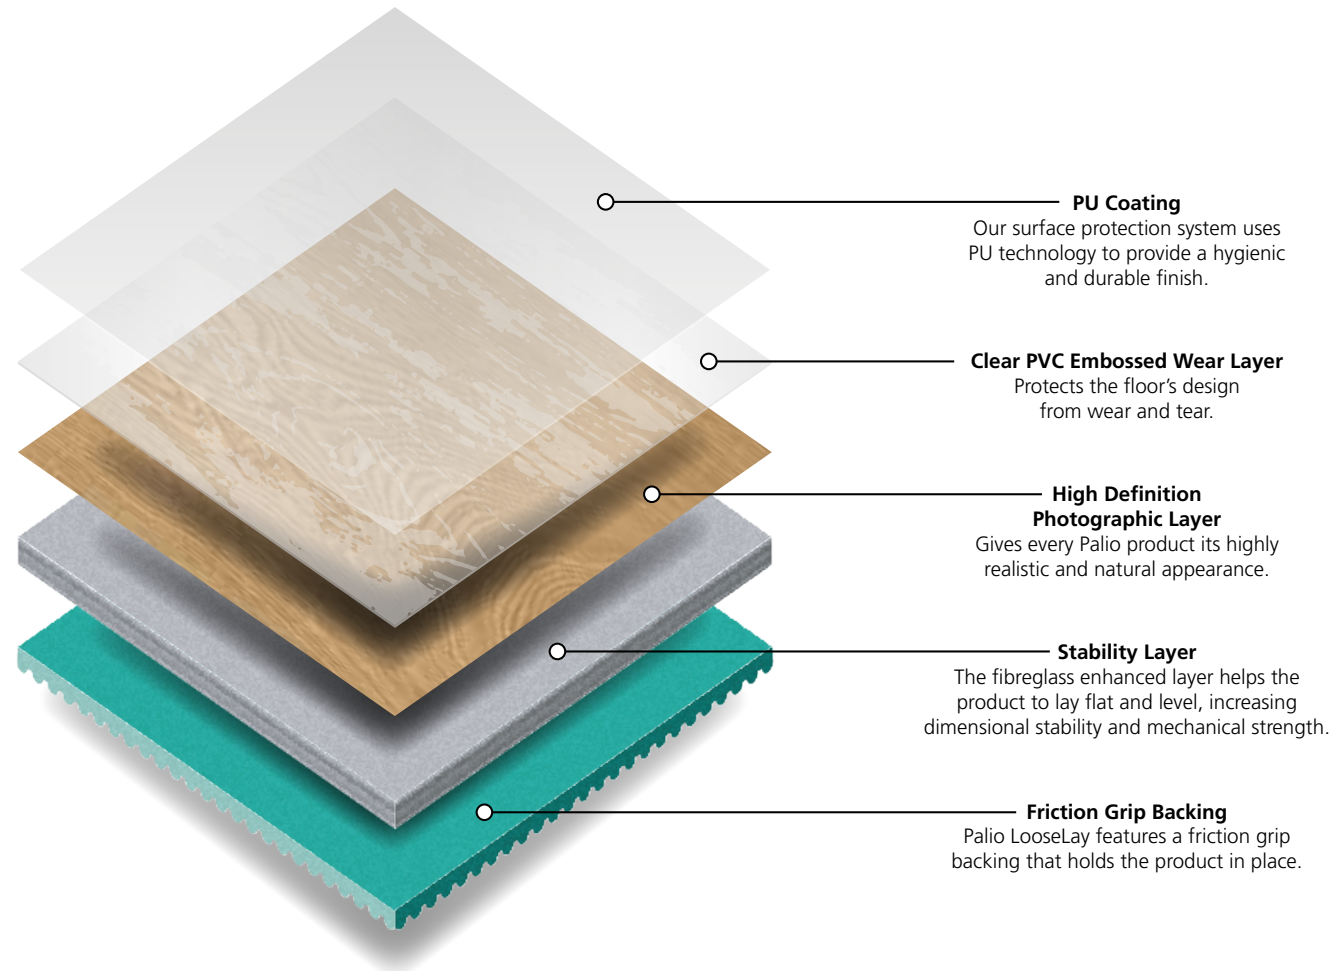

Palio LooseLay

With its friction grip backing, Palio LooseLay is quick and easy to fit. It creates a strong bond with the subfloor using weight and friction. If a plank or tile gets damaged, you can simply replace it without taking the whole floor up. For large installations (greater than 16m²) tackifier is required to aid the friction grip backing. Once applied and dry it remains permanently tacky on the floor.

- FRICTION GRIP BACKING
- QUICK AND EASY TO INSTALL
- NO EXPANSION GAP
- EASY TO REPLACE
- REDUCES IMPACT NOISE TRANSFER BY 13dB

Realistic designs

Durable

Budelli ■ PVP146-SCB | ■ LLP146