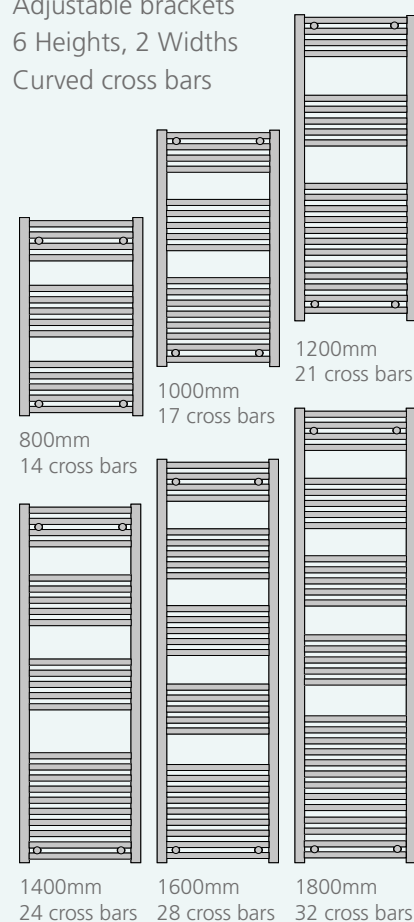

For electric only and dual fuel models the codes are pre-fixed with -E for electric and -HE for dual fuel at the end of each code. The supplement for Electric Only -E is £150 Inc VAT and Dual Fuel -HE £50.00 Inc VAT in addition to the Heating Prices shown in the table.

The Darwin offers adjustable brackets through the crossbars also offer freedom and ease of installation. Offering a copious amount of rails for optimum efficiency, this contemporary rail is a modern example of proficient design... The curved version of our MY062.

22 + 30 x 40mm D Section

MS 15 C HE E

Prices shown are for chrome finish, central heating models.

Darwin (Curved)	Dimensions (mm)			Bar config	Pipe Centres	Electric element wattage	Output Δ T50°C Watts/ BTU's	Price (ex VAT) Chrome	Price (inc VAT) Chrome
	H	W	D						
DN063 MS08050CP	800	500	89 - 119	4-5-5	455	150	252 / 860	£89.17	£107.00
DN063 MS08060CP	800	600	95 - 125	4-5-5	555	150	295 / 1007	£93.33	£112.00
DN063 MS10050CP	1000	500	89 - 119	4-5-8	455	200	308 / 1051	£102.50	£123.00
DN063 MS10060CP	1000	600	95 - 125	4-5-8	555	200	361 / 1232	£107.50	£129.00
DN063 MS12050CP	1200	500	89 - 119	4-5-12	455	200	378 / 1290	£116.67	£140.00
DN063 MS12060CP	1200	600	95 - 125	4-5-12	555	300	443 / 1512	£120.83	£145.00
DN063 MS14050CP	1400	500	89 - 119	4-5-5-10	455	300	431 / 1471	£125.00	£150.00
DN063 MS14060CP	1400	600	95 - 125	4-5-5-10	555	300	504 / 1720	£130.00	£156.00
DN063 MS16050CP	1600	500	89 - 119	4-5-5-9	455	300	495 / 1689	£143.33	£172.00
DN063 MS16060CP	1600	600	95 - 125	4-5-5-9	555	400	580 / 1979	£156.67	£188.00
DN063 MS18050CP	1800	500	89 - 119	4-5-5-13	455	400	558 / 1904	£165.83	£199.00
DN063 MS18060CP	1800	600	95 - 125	4-5-5-13	555	400	654 / 2231	£170.00	£204.00

FOR DUAL FUEL ELEMENTS WITH T OR SEALED ELECTRIC PLEASE SEE PAGE 394