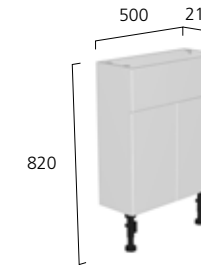

Slim Depth Units

Unit Type	Features	Finish	Recommended Carcass	Fascia Code

500mm Slim Depth Semi-Countertop Basin Unit