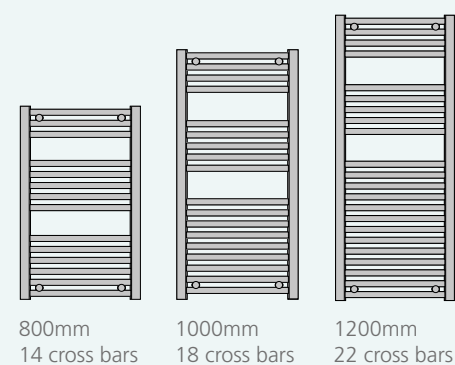

800mm 14 cross bars
1000mm 18 cross bars
1200mm 22 cross bars