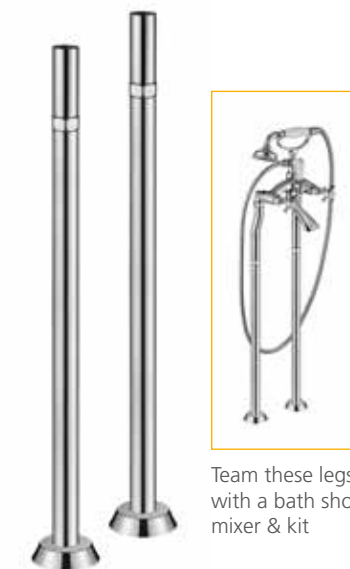

Aston Floor Standing Bath Legs

Team these legs with a bath shower mixer & kit

Leg Width Adjustment Possible Between 160 to 180mm.
Covers for Floor Fixation Plates Included

HG1074 £158.33 Ex VAT
£190.00 Inc VAT