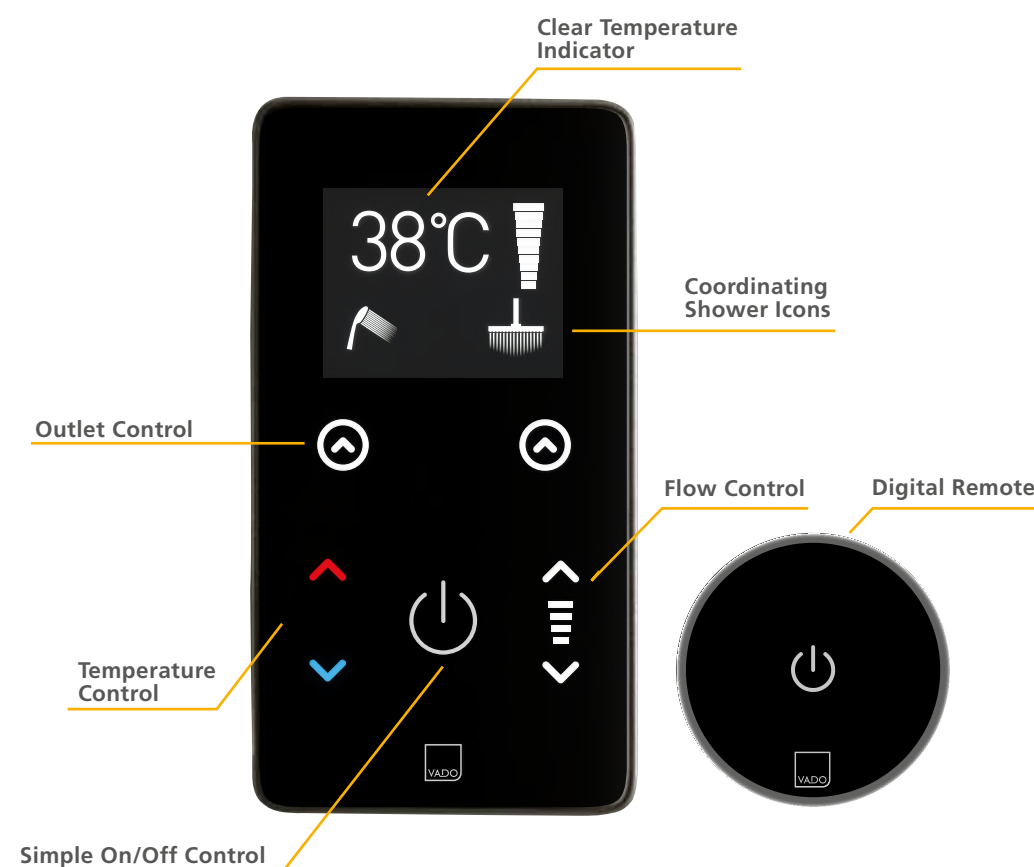

## Digital explained

The SmartTouch is a digital shower valve that saves your temperature, flow and operating time for a personalised showering experience.

Featuring a black, scratch resistant glass panel with touch sensitive control, the SmartTouch is brought to life with a rich, colour LED display.