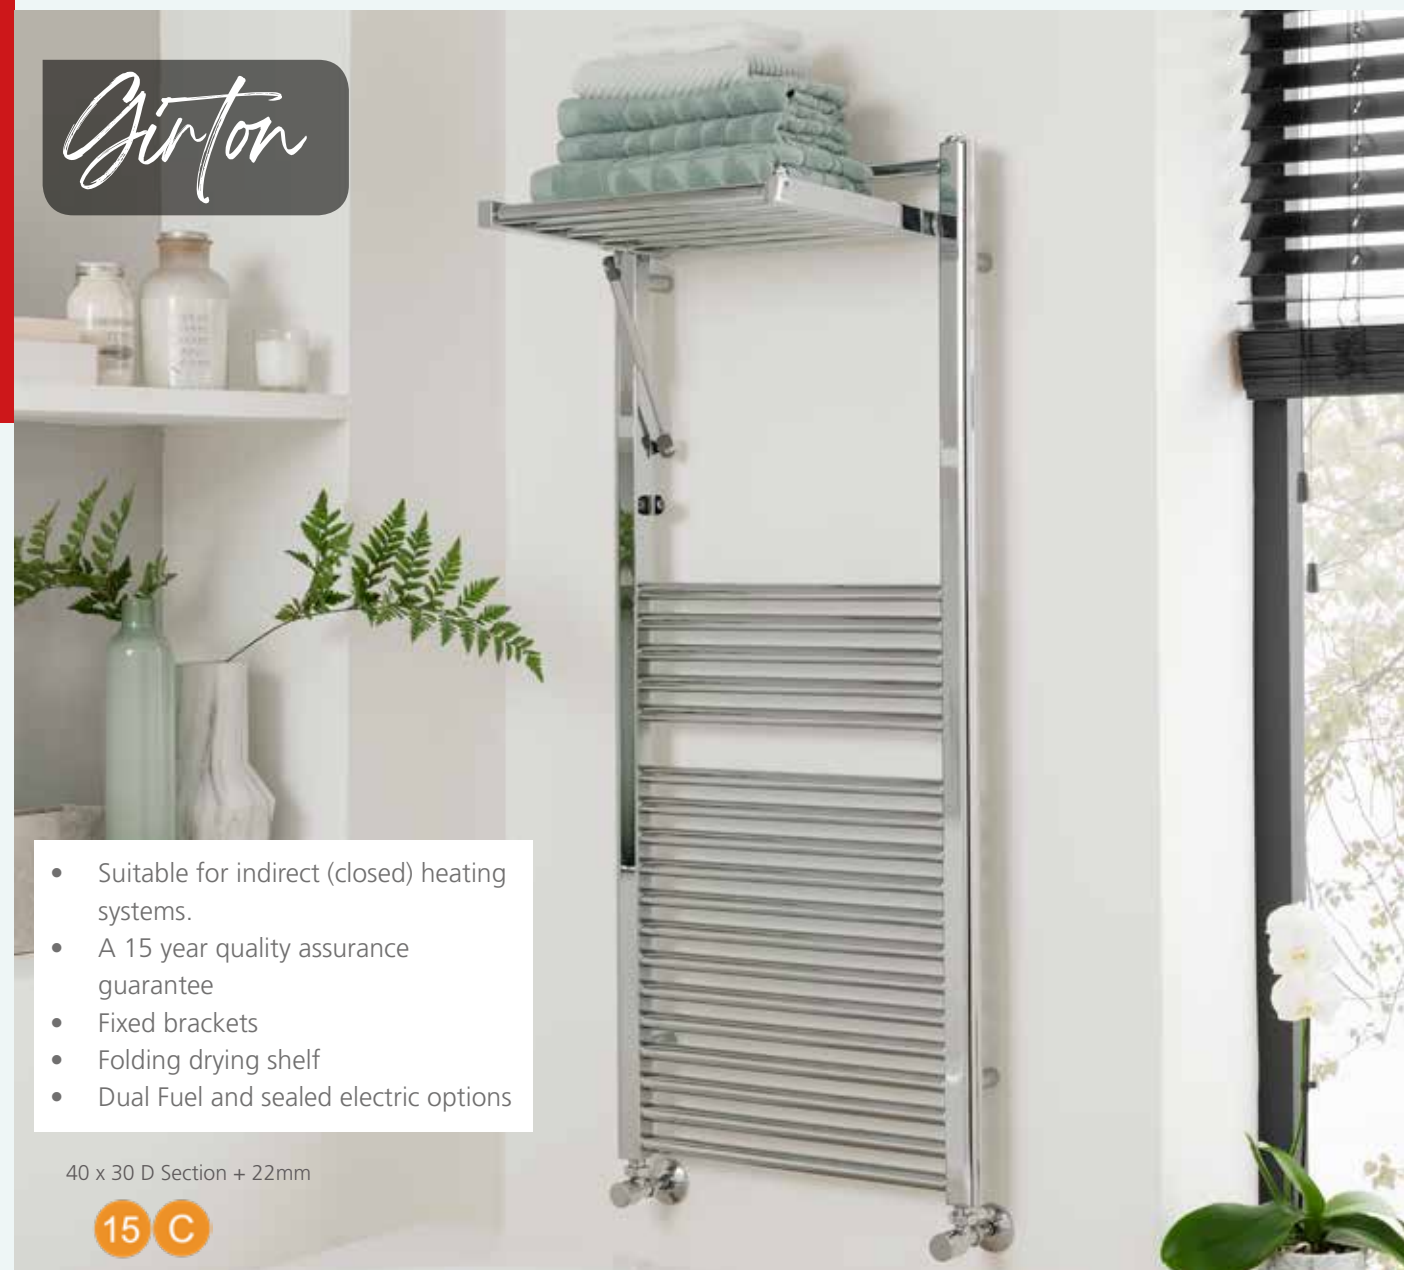

# Girton

- Suitable for indirect (closed) heating systems.
- A 15 year quality assurance guarantee
- Fixed brackets
- Folding drying shelf
- Dual Fuel and sealed electric options

40 x 30 D Section + 22mm