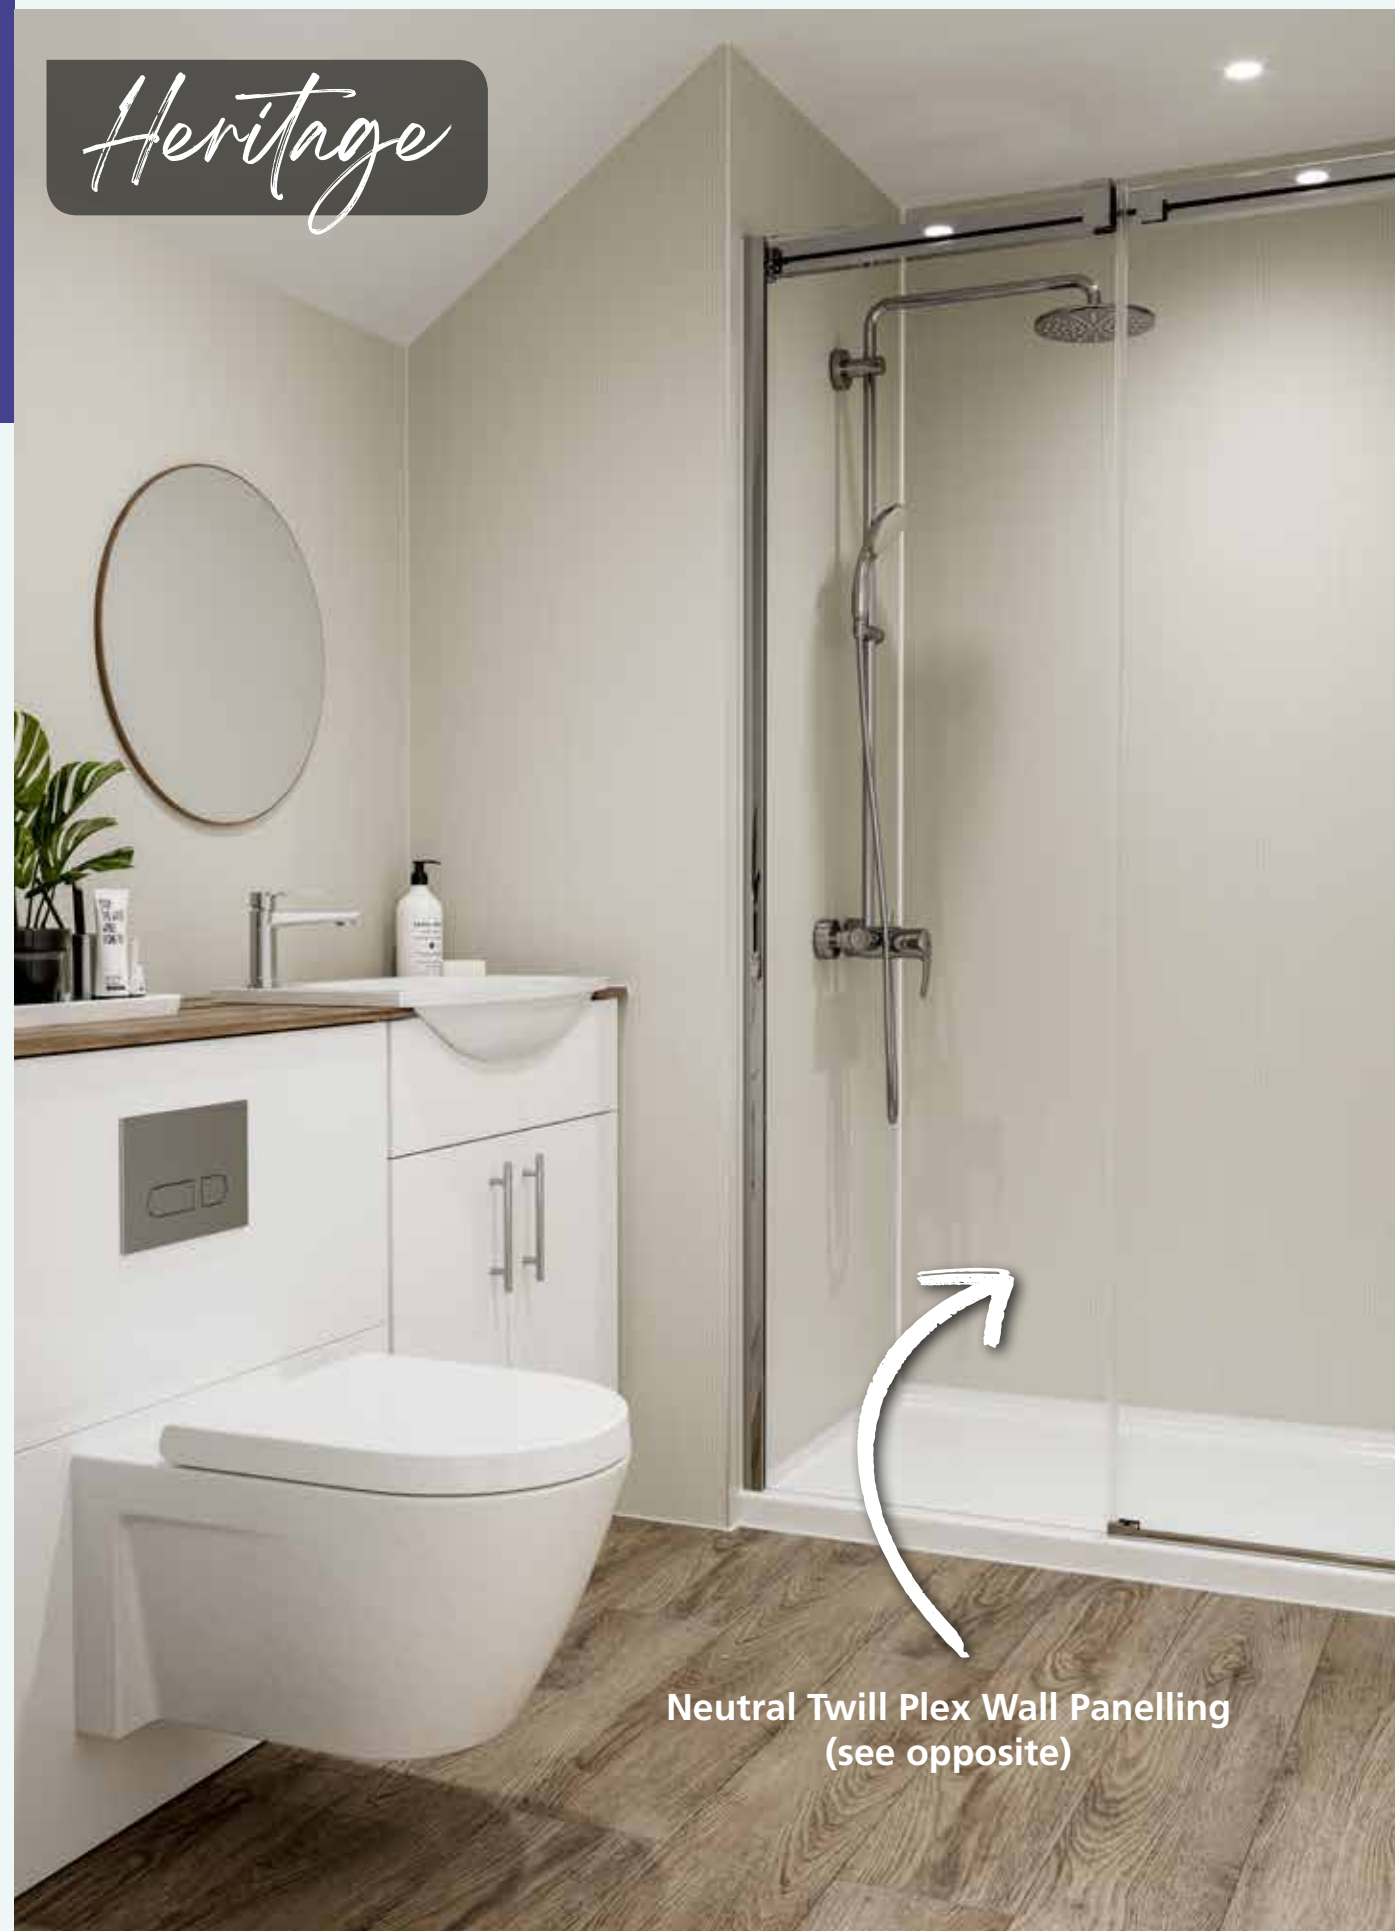

Heritage

Neutral Twill Plex Wall Panelling
(see opposite)