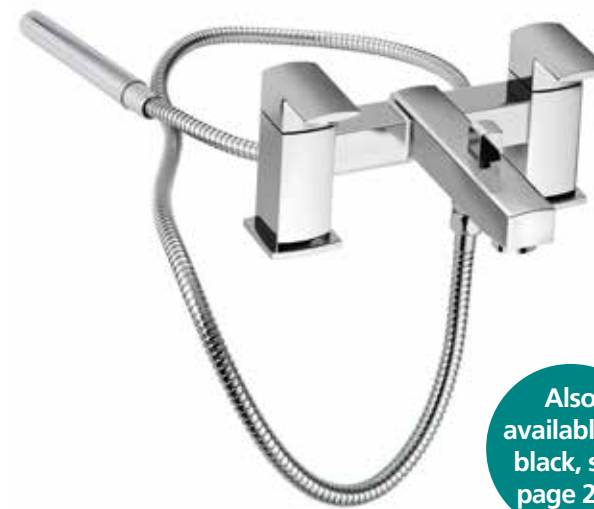

Carden Bath & Shower Mixer with Kit

Also available in black, see page 220

Low Operating Pressure
10 Year Guarantee
Supplied with Brass Backnut for Secure Fixing

HG8005 £170.83 Ex VAT
£205.00 Inc VAT

Carden Floor Mounted Bath Shower Mixer and Kit

NEW

Minimum Operating Pressure 0.4 Bar
Shower Kit Included

HG5008 £527.50 Ex VAT
£633.00 Inc VAT

*10 year guarantee on taps only.