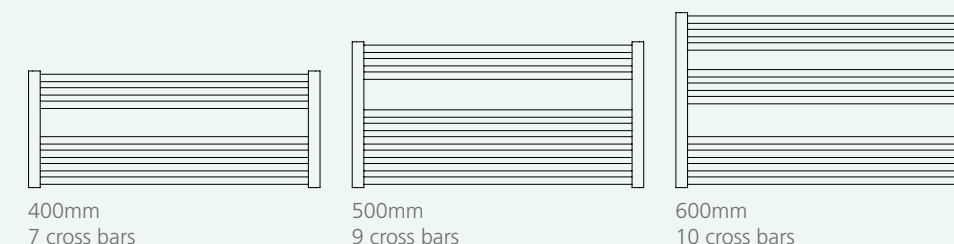

Prices shown are for Chrome, White or Anthracite central heating models

Newnham Horizontal	Dimensions (mm)			Bar config	Pipe Centres	Electric element wattage	Output Δ T50°C Watts/ BTU's	Price (ex VAT)	Price (inc VAT)
	H	W	D						
NM001H MS4001000CP	400	1000	93-113	3-4	955	100	200 / 682	£115.83	£139.00
NM001H MS5001000CP	500	1000	93-113	3-6	955	125	256 / 873	£133.33	£160.00
NM001H MS6001000CP	600	1000	93-113	3-3-4	955	150	288 / 983	£144.17	£173.00
NM001H MS4001000AT	400	1000	93-113	3-4	955	100	302 / 1030	£83.33	£100.00
NM001H MS5001000AT	500	1000	93-113	3-6	955	125	386 / 1317	£95.83	£115.00
NM001H MS6001000AT	600	1000	93-113	3-3-4	955	150	434 / 1481	£108.33	£130.00
NM001H MS4001000WH	400	1000	93-113	3-4	955	100	302 / 1030	£86.67	£104.00
NM001H MS5001000WH	500	1000	93-113	3-6	955	125	386 / 1317	£100.00	£120.00
NM001H MS6001000WH	600	1000	93-113	3-3-4	955	150	434 / 1481	£112.50	£135.00

FOR DUAL FUEL ELEMENTS WITH T OR SEALED ELECTRIC PLEASE SEE PAGE 394