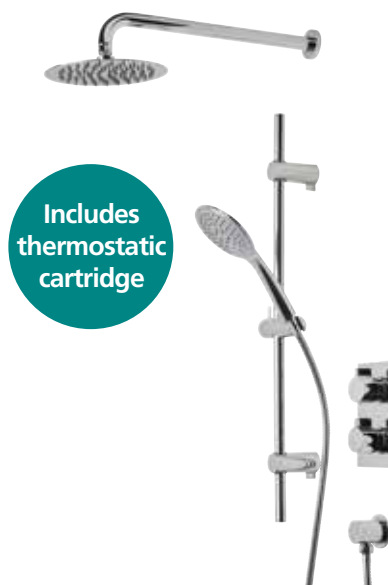

Hadleigh Concealed Dual Function Shower System with Shower Head & Riser Kit

Includes thermostatic cartridge

Dual function thermostatic diverter shower valve
Brass shower arm & wall elbow with easy fix connection
200mm stainless steel shower head
Multi function push button control shower handset
Quick fix riser rail
Minimum pressure 1 bar

HGB151

£377.50 Ex VAT
£453.00 Inc VAT