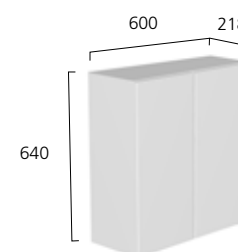

Traditional

Stone Grey	HGFM108	HGFD097
Natural White	HGFM110	HGFD089
Midnight Grey	HGFM237	HGFD224

Total RRP Ex VAT £172.50   **£136.67**   **£35.83**

Total RRP Inc VAT £207.00   **£164.00**   **£43.00**

600mm 2 Door Wall Cupboard