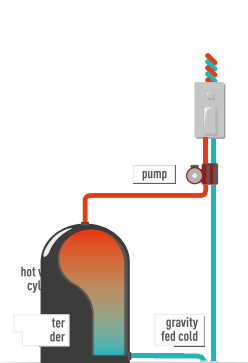

4. Pumped **HP**

High Pressure, 3.0 bar