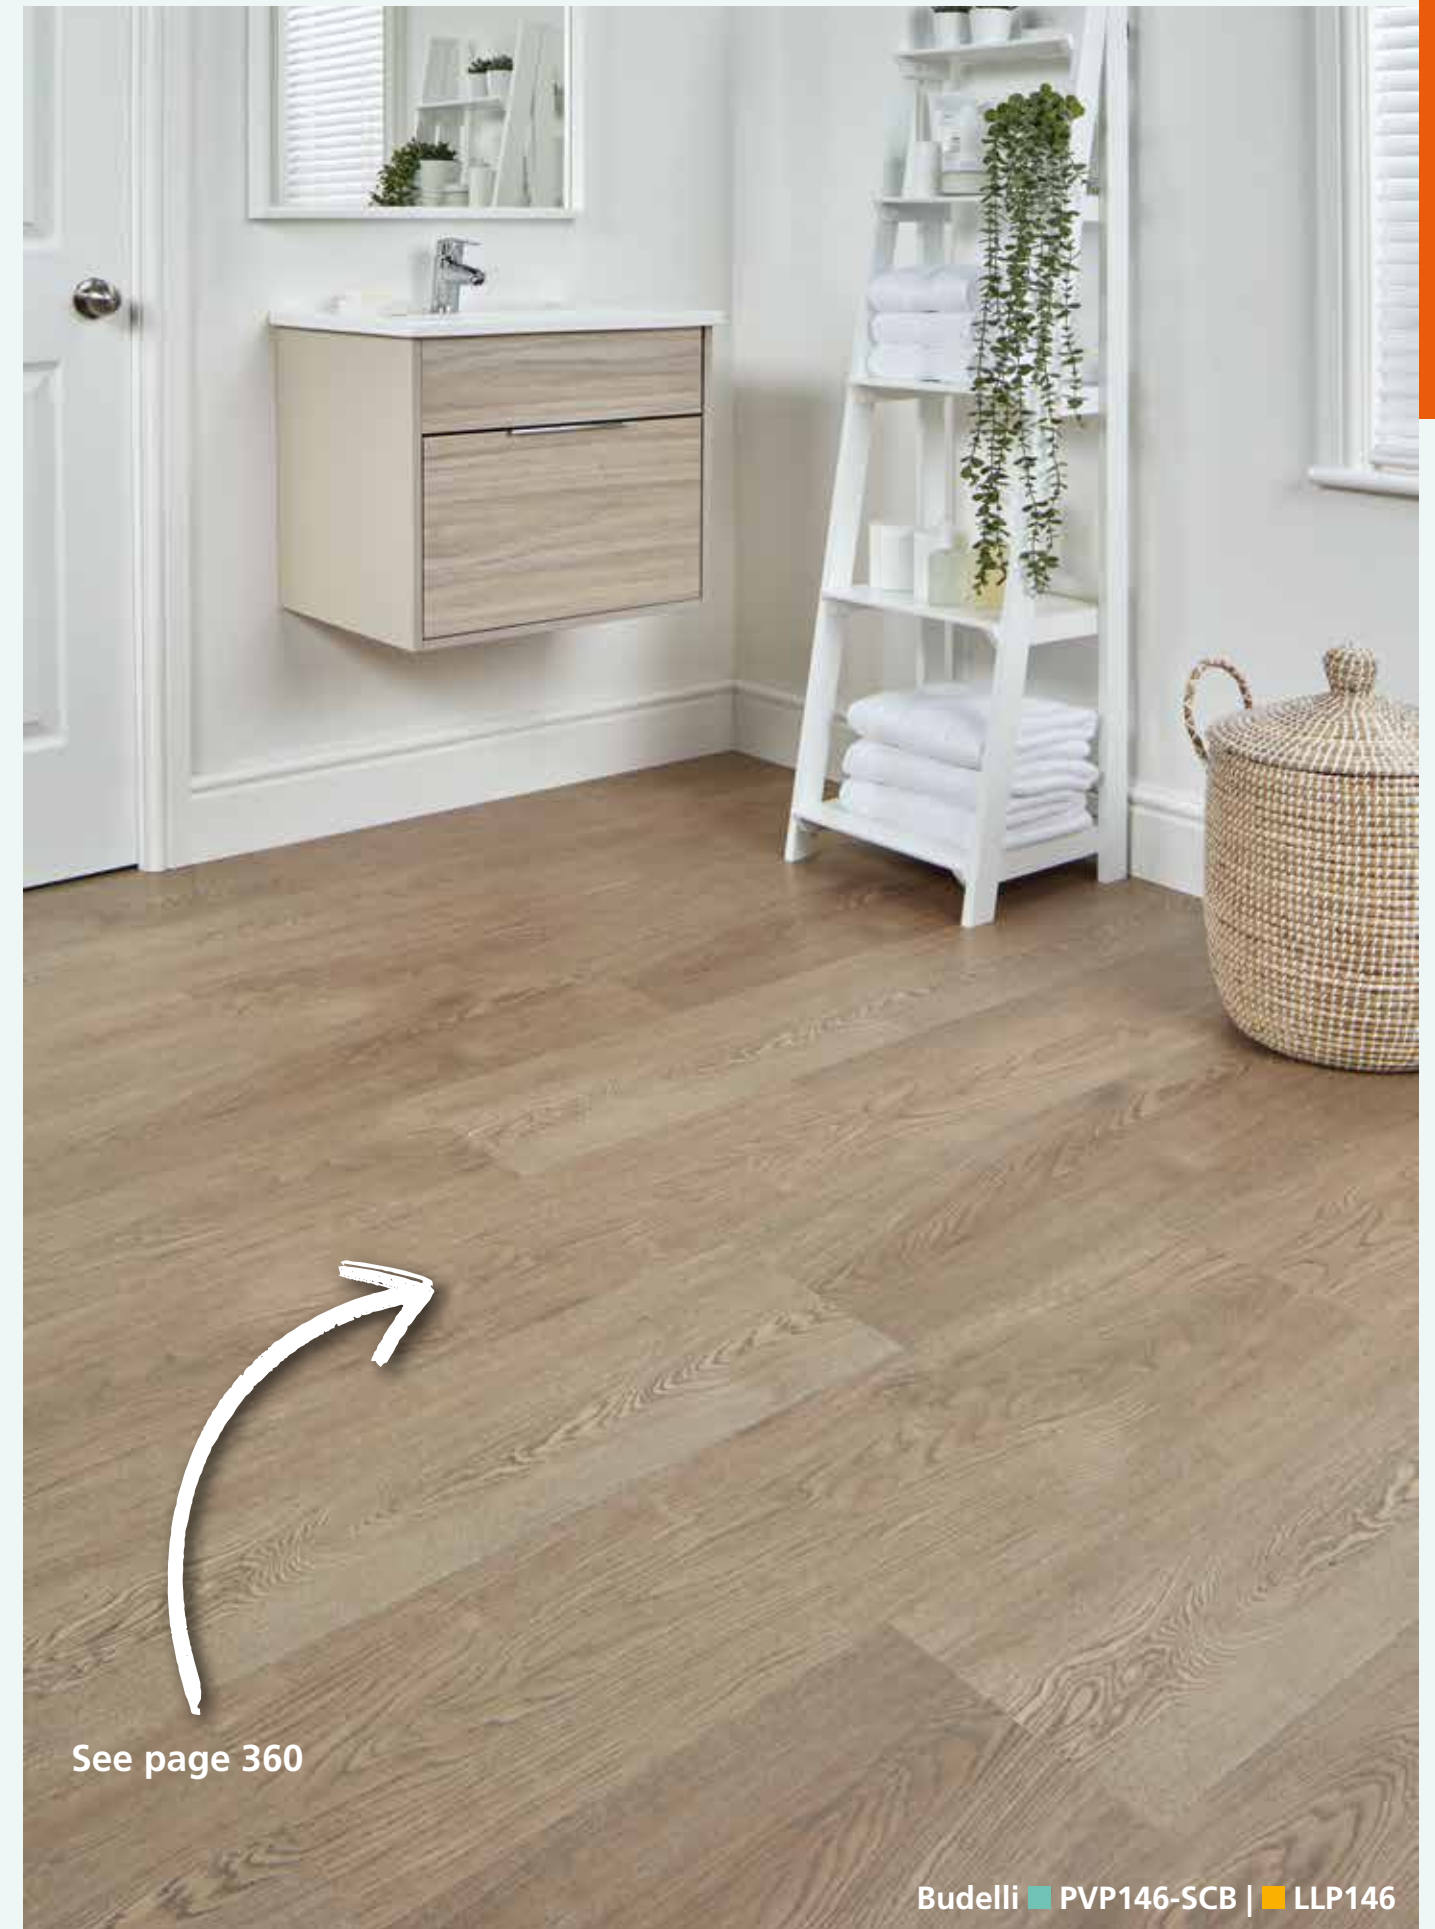

See page 360

Budelli ■ PVP146-SCB | ■ LLP146