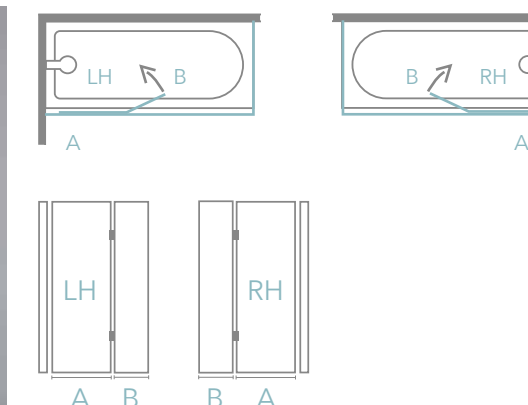

Black 2 Panel Hinged Bath Screen

Door Swing: 180 Degrees inwards only

A: Fixed Panel = 497mm
B: Radius of Screen Swing = 383mm

Size	Panel	Code	Ex VAT	Inc VAT
900 x 1500	2	BLKMB7L	£537.15	£671.44
900 x 1500	2	BLKMB7R	£537.15	£671.44

Features

- Handed
- Minimalist frameless design
- Anodised aluminium matte black finish - more durable than powder coating