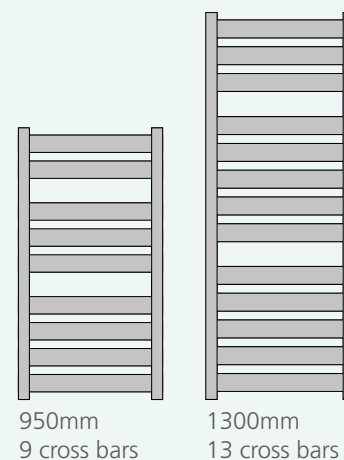

Prices shown are for chrome, white or coloured central heating, sealed electric and dual fuel models