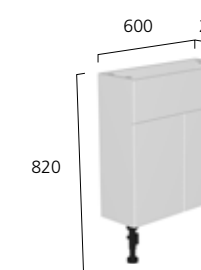

Traditional

Stone Grey	HGFC048	HGFD099
Natural White	HGFC047	HGFD091
Midnight Grey	HGFC210	HGFD226

Total RRP Ex VAT £276.66   **£203.33**   **£73.33**

Total RRP Inc VAT £332.00   **£244.00**   **£88.00**

600mm Slim Depth Semi-Countertop Basin Unit