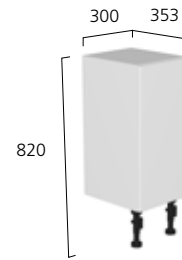

300mm Standard Depth 1 Door Floor Cupboard

- Soft close hinges
- One adjustable shelf
- Reversible door
- 50mm pipe void

**Contemporary**

|               |         |         |
|---------------|---------|---------|
| Gloss White   | HGFC008 | HGFD068 |
| Stone Grey    | HGFC007 | HGFD067 |
| Dark Blue     | HGFW195 | HGFW210 |
| Midnight Grey | HGFC201 | HGFD216 |
| Fossil        | HGFW226 | HGFW241 |