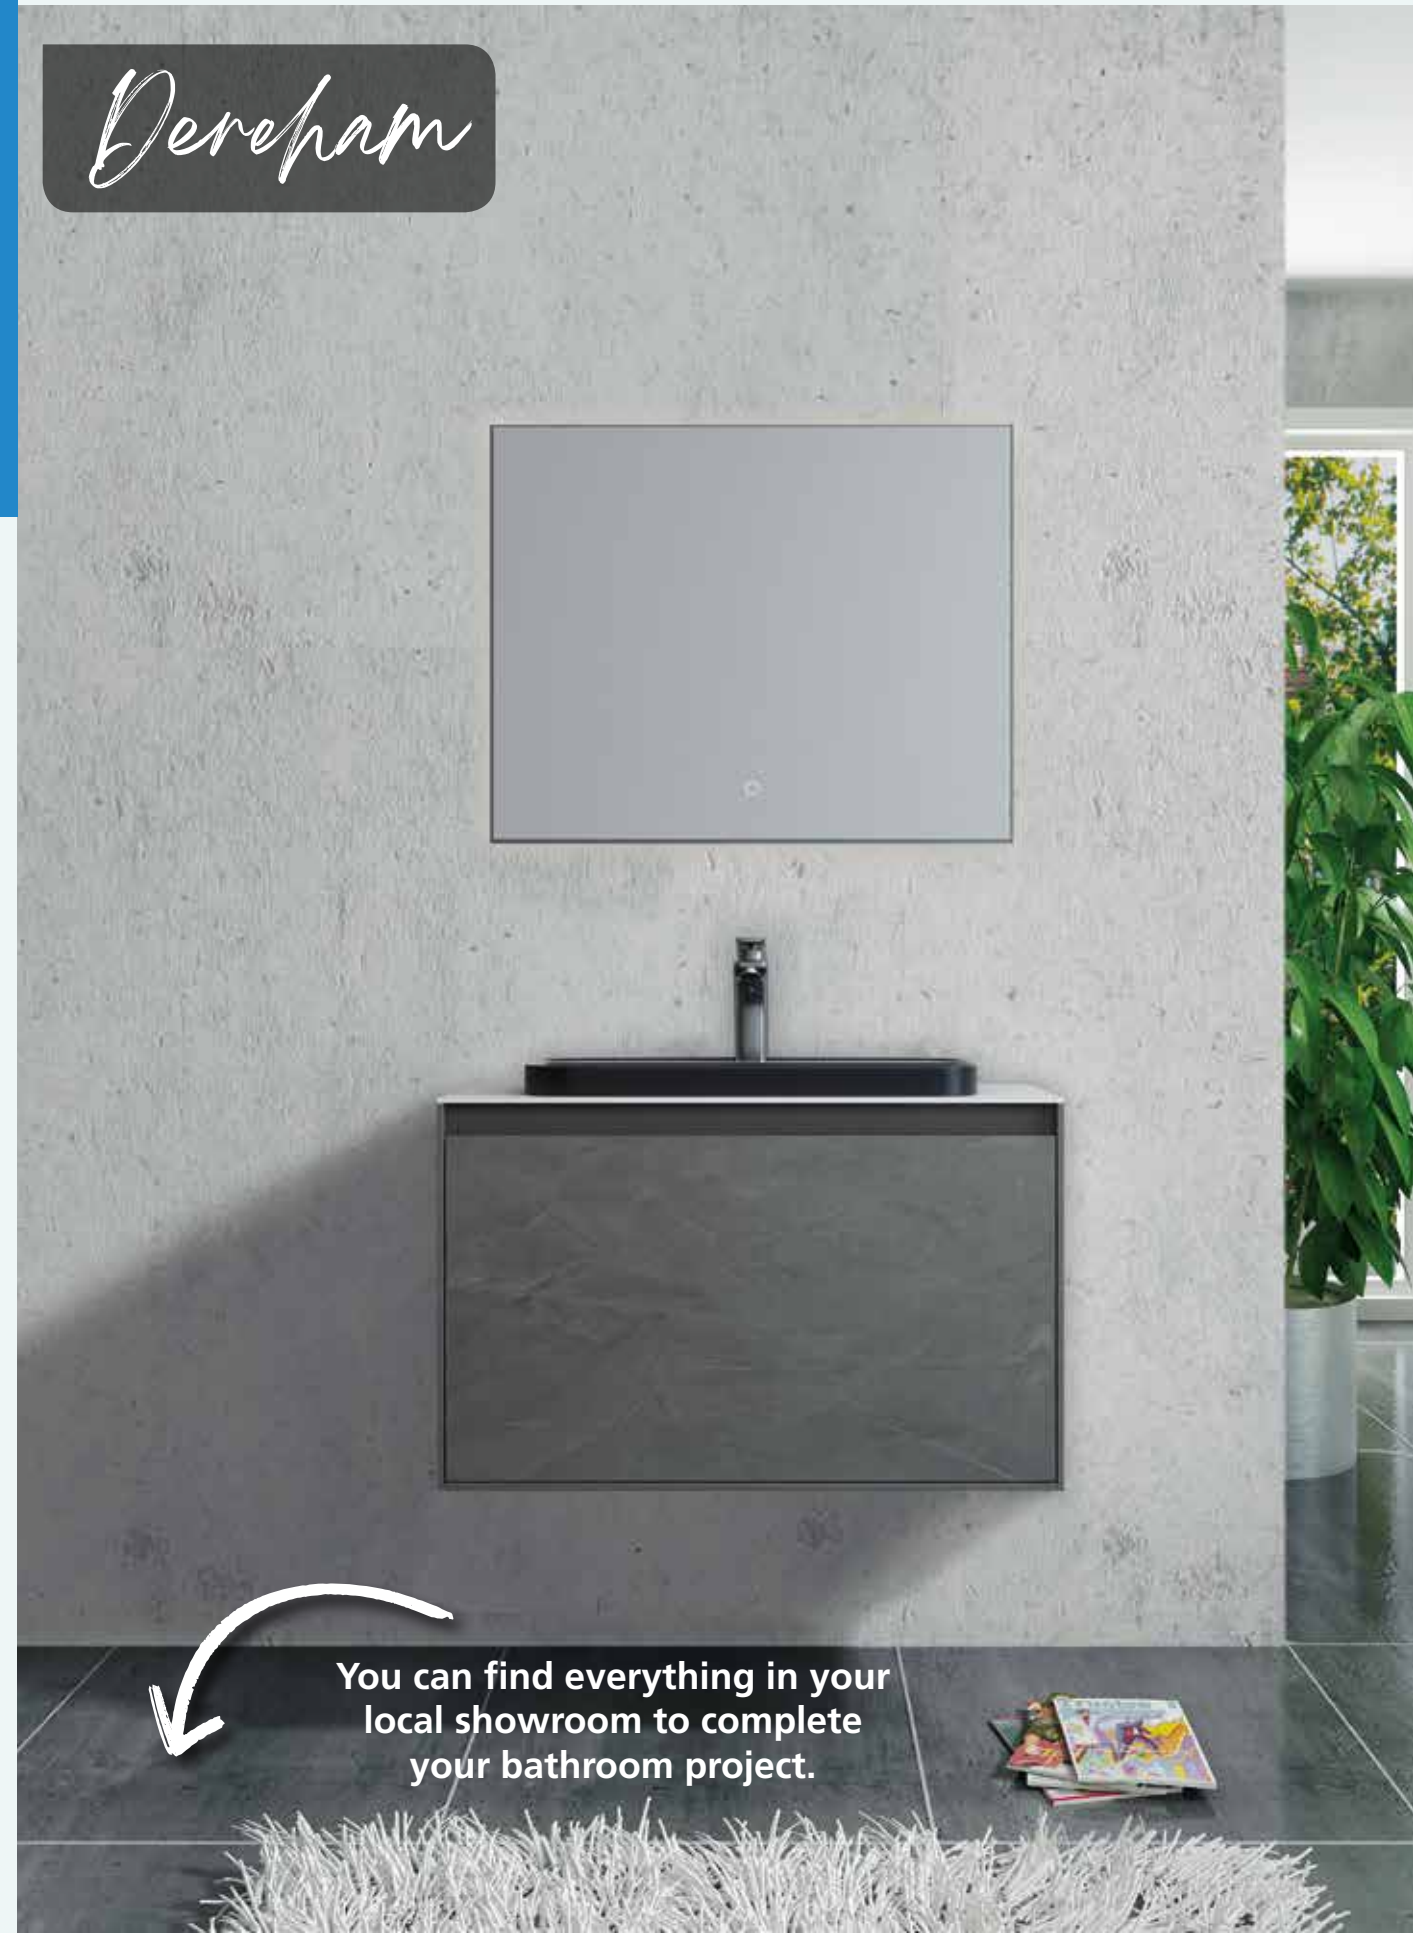

Dereham

You can find everything in your local showroom to complete your bathroom project.