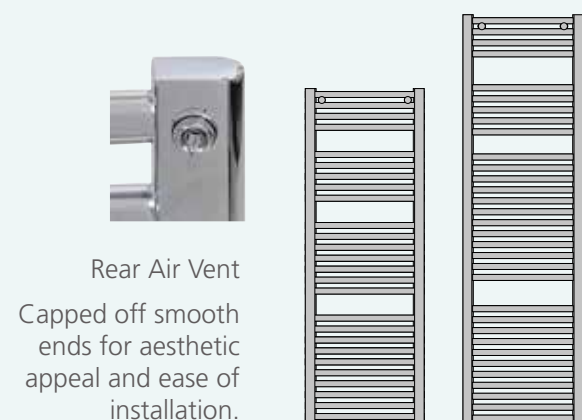

Rear Air Vent
Capped off smooth ends for aesthetic appeal and ease of installation.

1500mm 28 cross bars
1800mm 34 cross bars