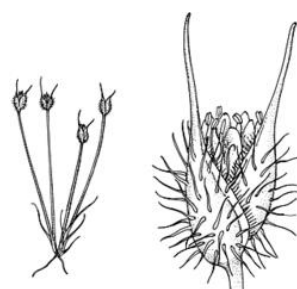

Restiads, Rushes and Sedges Walkabout KWG

Restiads (aka Southern Rushes), family Restionaceae

Baloskion fimbriatum
(Photo Murray Fagg, AVH)

Baloskion tetraphyllum
(Photo Greg Tasney, iNaturalist)

Centrolepis fascicularis
(Drawings RBG Sydney)

Chordifex dimorphus

Chordifex fastigiatus

Empodisma minus

Top: male; lower: female

Eurychorda complanata
(Photos Scott Gavins, iNaturalist)

Leptocarpus tenax
(Photos Sutherland Group, APS)

Lepyrodia scariosa
(Lower photo KL Wilson)

Photos: Hornsby Herbarium online except where other photographers are named –
<http://www.photosau.com.au/hornsbyherbarium/scripts/home.asp>

Rushes, family Juncaceae

**Juncus articulatus*
(Drawing D Mackay RBGS;
photo Rob Routledge iNaturalist)