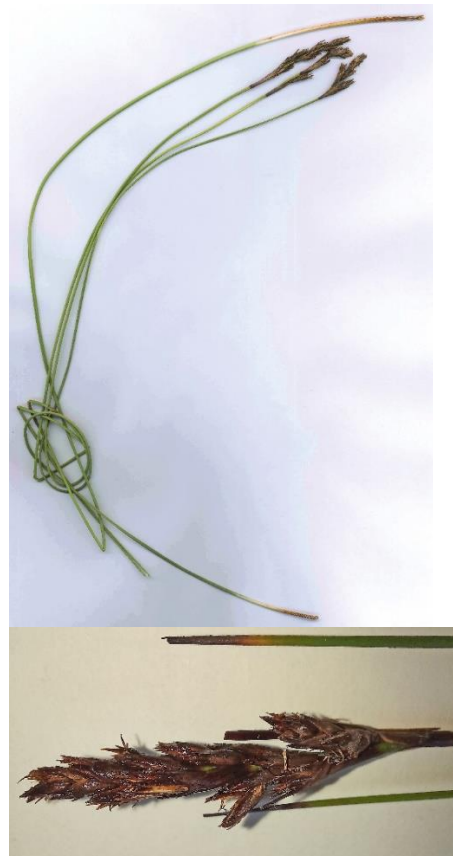

Photos: Hornsby Herbarium online except where other photographers are named –
<http://www.photosau.com.au/hornsbyherbarium/scripts/home.asp>

Rushes, family Juncaceae

**Juncus articulatus*
(Drawing D Mackay RBGS;
photo Rob Routledge iNaturalist)

Cyperus polystachyos
(Spikelet photo KL Wilson)

Cyperus sanguinolentus

Fimbristylis dichotoma
(Spikelet photo KL Wilson)

Gahnia clarkei
(Photos KL Wilson)

Gahnia erythrocarpa
(Photo KL Wilson)

Gahnia microstachya

Gahnia sieberiana

Isolepis inundata

Lepidosperma filiforme

Lepidosperma laterale

Lepidosperma neesii
(Lower photo KL Wilson)

Lepidosperma sieberi
(Photo KL Wilson)

Lepidosperma sp. aff.
viscidum

Machaerina articulata
(Photo KL Wilson)

Septa (inside culms, bracts and leaves)

Machaerina articulata
(Photo KL Wilson)

Machaerina rubiginosa

Netrostylis capillaris

Ptilothrix deusta

Schoenus brevifolius

Schoenus imberbis
(Photo KL Wilson)

Schoenus imberbis
(Photo KL Wilson)