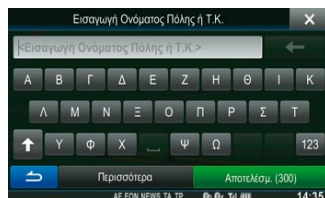

Advanced Address Input

You can input postal codes for all European countries, including 7-digit UK codes, which makes searching for addresses quicker. The system even reads partial addresses. Select your own language from 33 different keypads, including Cyrillic and Greek.