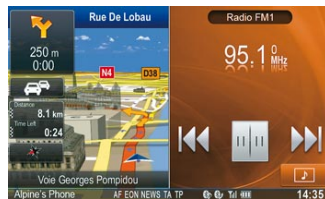

With the new iGO Primo 2 software, using a navigation system has never been so easy and convenient, thanks to its wide range of very helpful functions. The INE-W925R gives you wide map coverage of almost all European countries, support for maps with 3D landmarks, highway mode, advanced address input and other sophisticated features. And of course, the 50/50 split screen function

lets you view and control a navigation screen and another screen such as music with just One Look.

Packed with Advanced Features for More Enjoyable Driving

This Advanced Navi Station has everything you need, no matter what countries you travel in. It covers 46 Western and Eastern European countries with 29 languages for voice guidance and Text-To-Speech in 15 languages. Its enhanced POI database makes it easy to find your favourite places and to explore new areas you have never been to. It also provides a TMC tuner that always keeps you on the route with the least traffic activity.

Maps with 3D Landmarks

3D maps give you a much more realistic view of the area where you are driving. The maps provide hundreds of 3D landmarks and the city maps show 3D buildings, making navigating much easier.