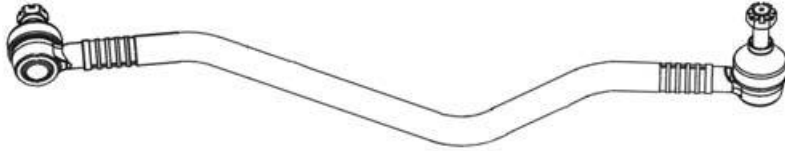

IS-DL-10265

TIE ROD STEERING

OE Nr: 897039470101

			TAPER	THREAD	HOLE	HOLE DISTANCE	THICK/HEIGHT
730		d1 Ø 22,0 | d2 19,4	1/8				

Model: Sampiyon NPR, NKR