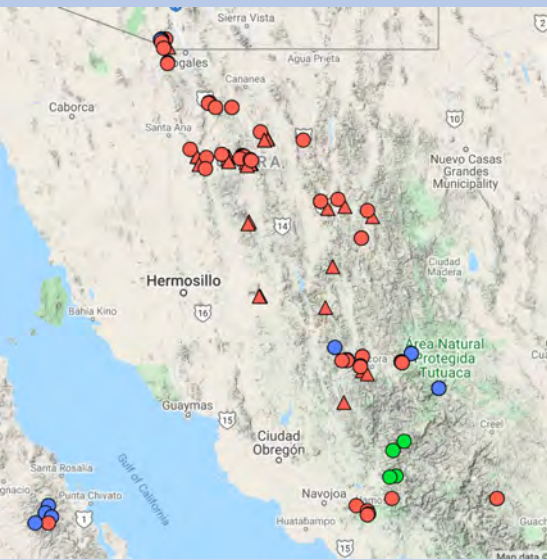

Biotic communities of the Arizona-Sonora border region

Brown & Lowe 1979
The Nature Conservancy 2004
<https://databasin.org>

Sinaloan
thornscrub

Sycamore Canyon, Pajarito Mts, Santa Cruz Co
looking north from US–Mexico border

Google Earth

Holden Canyon, Pajarito Mts

Sycamore Canyon, Pajarito Mts

Lobelia laxiflora
Sierra Madre lobelia
(Campanulaceae)

Tillandsia recurvata
Ball moss, *mescalito*
(Bromeliaceae)

Agave parviflora
Smallflower agave
(Asparagaceae)