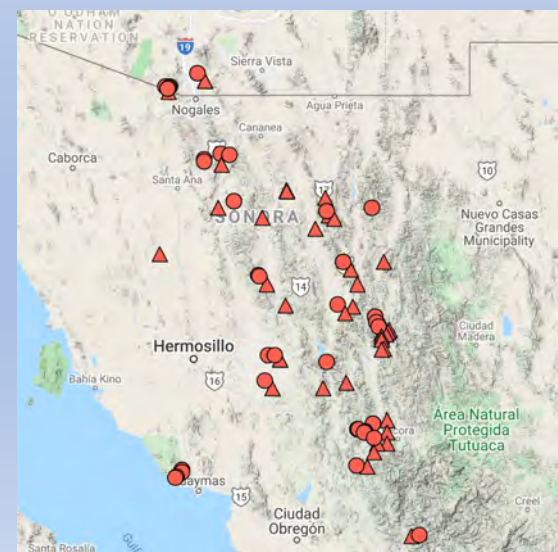

Biotic communities of the Arizona-Sonora border region

Brown & Lowe 1979
The Nature Conservancy 2004
<https://databasin.org>

Sinaloan
thornscrub

Sycamore Canyon, Pajarito Mts, Santa Cruz Co
looking north from US–Mexico border

Google Earth

Holden Canyon, Pajarito Mts

Sycamore Canyon, Pajarito Mts

Lobelia laxiflora
Sierra Madre lobelia
(Campanulaceae)

Tillandsia recurvata
Ball moss, *mescalito*
(Bromeliaceae)

Agave parviflora
Smallflower agave
(Asparagaceae)

Croton ciliatoglandulifer
Mexican croton
(Euphorbiaceae)

Passiflora arizonica
Arizona passion-flower
(Passifloraceae)

Photo of flower
by Jim Verrier

Holden Canyon, Pajarito Mts

Sycamore Canyon, Pajarito Mts