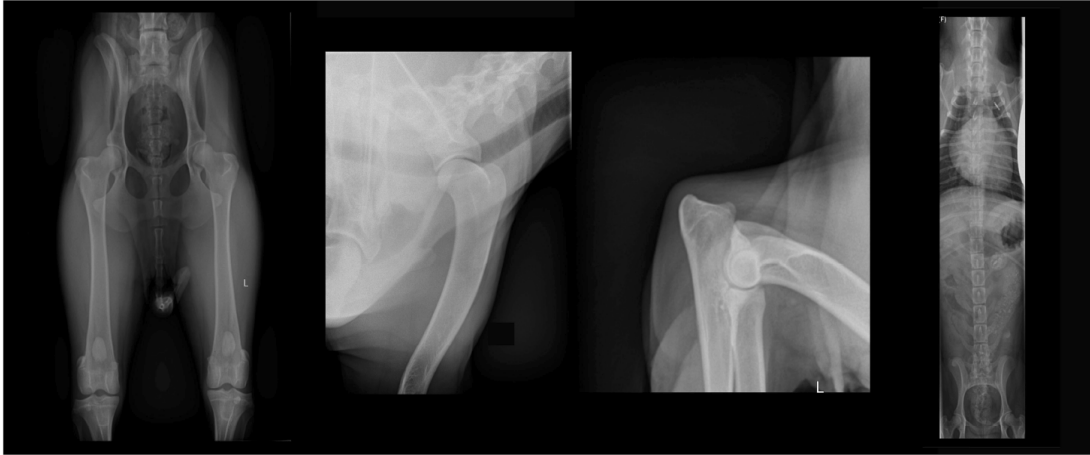

BREEDER'S VETERINARY SERVICES AND DR. RANDALL POPKIN, would like to introduce dog breeder's, handlers, and exhibitors to some exciting new opportunities available at dog show venues.

We cater exclusively to show dogs. Complete nearly all health clearances required on any breed in less than 15 minutes while you wait using no sedation.

SERVICES INCLUDE:

- OFA HIPS
- OFA CARDIAC
- OFA SPINE
- PENNHIP
- OFA ELBOWS
- OFA PATELLAS
- OFA TRACHEA
- HEALTH CLEARANCES
- OFA SHOULDERS
- OFA THYROID
- OFA DENTAL
- REPRODUCTIVE CONSULTATIONS

Email to request an appointment
bvs@showdogmed.com
Download OFA forms from our website
www.showdogmed.com