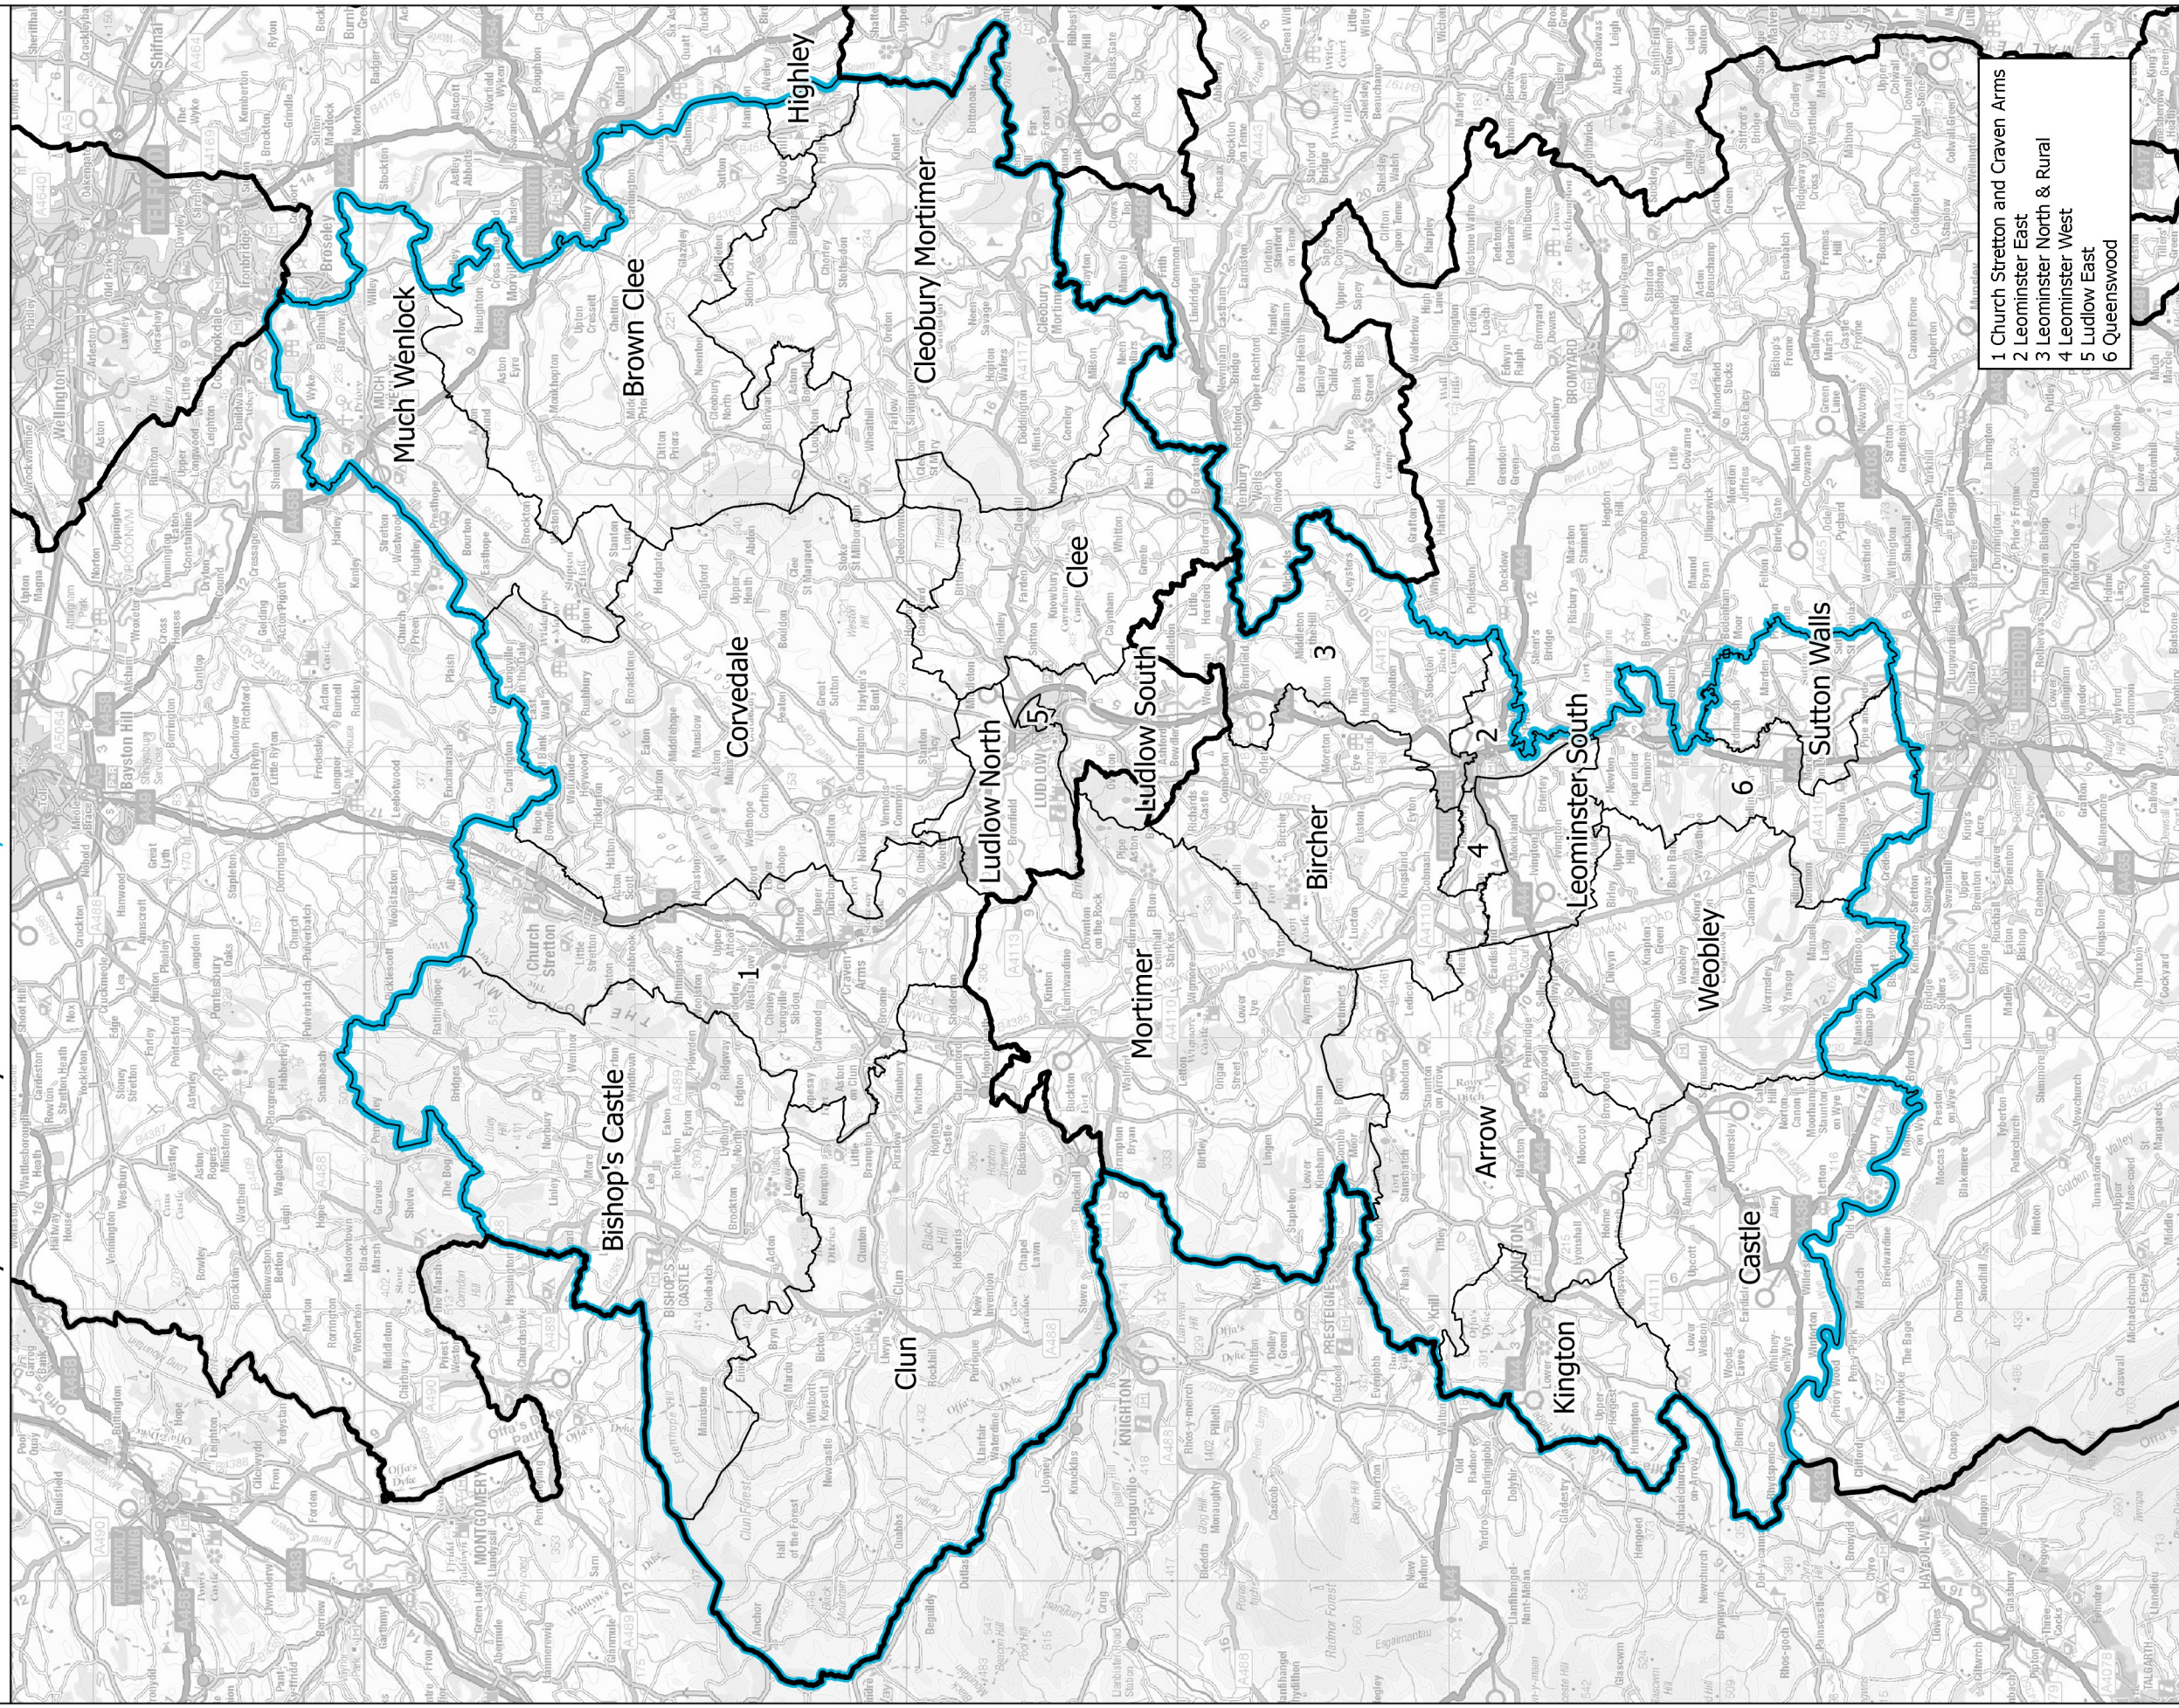

Boundary Commission for England - West Midlands Region Revised Proposal

Ludlow and Leominster County Constituency - Electorate 73,503

This map is reproduced from Ordnance Survey material with the permission of Ordnance Survey on behalf of the controller of Her Majesty's Stationery Office (C) Crown Copyright 2017. All rights reserved. Unauthorised reproduction infringes Crown copyright and may lead to prosecution or civil proceedings. Boundary Commission for England 100018289, 2017.