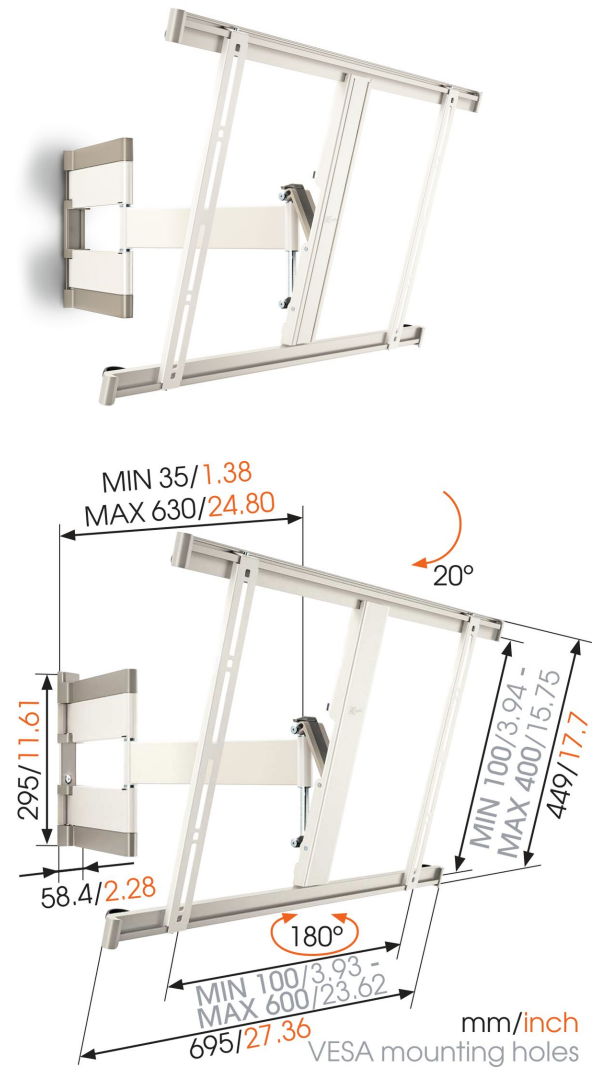

THIN 345 UltraThin Full-Motion TV Wall Mount (white)

Enjoy an entertainment experience that's the envy of top designers all around the world with the award-winning THIN 345 UltraThin swivel TV wall mount! If you want the crème de la crème of viewing flexibility, and a wall mount that is just as exquisitely designed as your flat screen TV, this is the choice for you. Create a sleek and subtle environment for your flat screen television in the living room, home cinema or bedroom.

THIN 345 UltraThin Full-Motion TV Wall Mount (white)

Specifications

Article number (SKU)	8393451
Colour	White
EAN single box	8712285321726
Product size	L
TÜV certified	Yes
Tilt	Tilt up to 20°
Turn	Full motion (up to 180°)
Guarantee	Lifetime
Min. screen size (inch)	40
Max. screen size (inch)	65
Max. weight load (kg/Lbs)	25 / 55.12
Min. hole pattern	100mm x 100mm
Max. hole pattern	600mm x 400mm
Max. bolt size	M8
Max. height of interface (mm)	449
Max. width of interface (mm)	695
Certifications	TÜV
Max. distance to the wall (mm / inch)	630 / 24.80
Min. distance to the wall (mm / inch)	35 / 1.38
Number of pivot points	3
Spirit level included	Yes
Universal or fixed hole pattern	Universal
Awards	iF Product Design Award Red Dot Product Design Award
Max. thickness desk	iF Product Design Award Red Dot Product Design Award