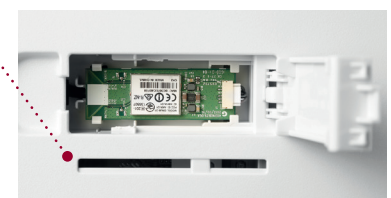

Letter / A4

Color / Mono

Print / Copy / Scan / Fax

1 – 10 users / Small Workgroup