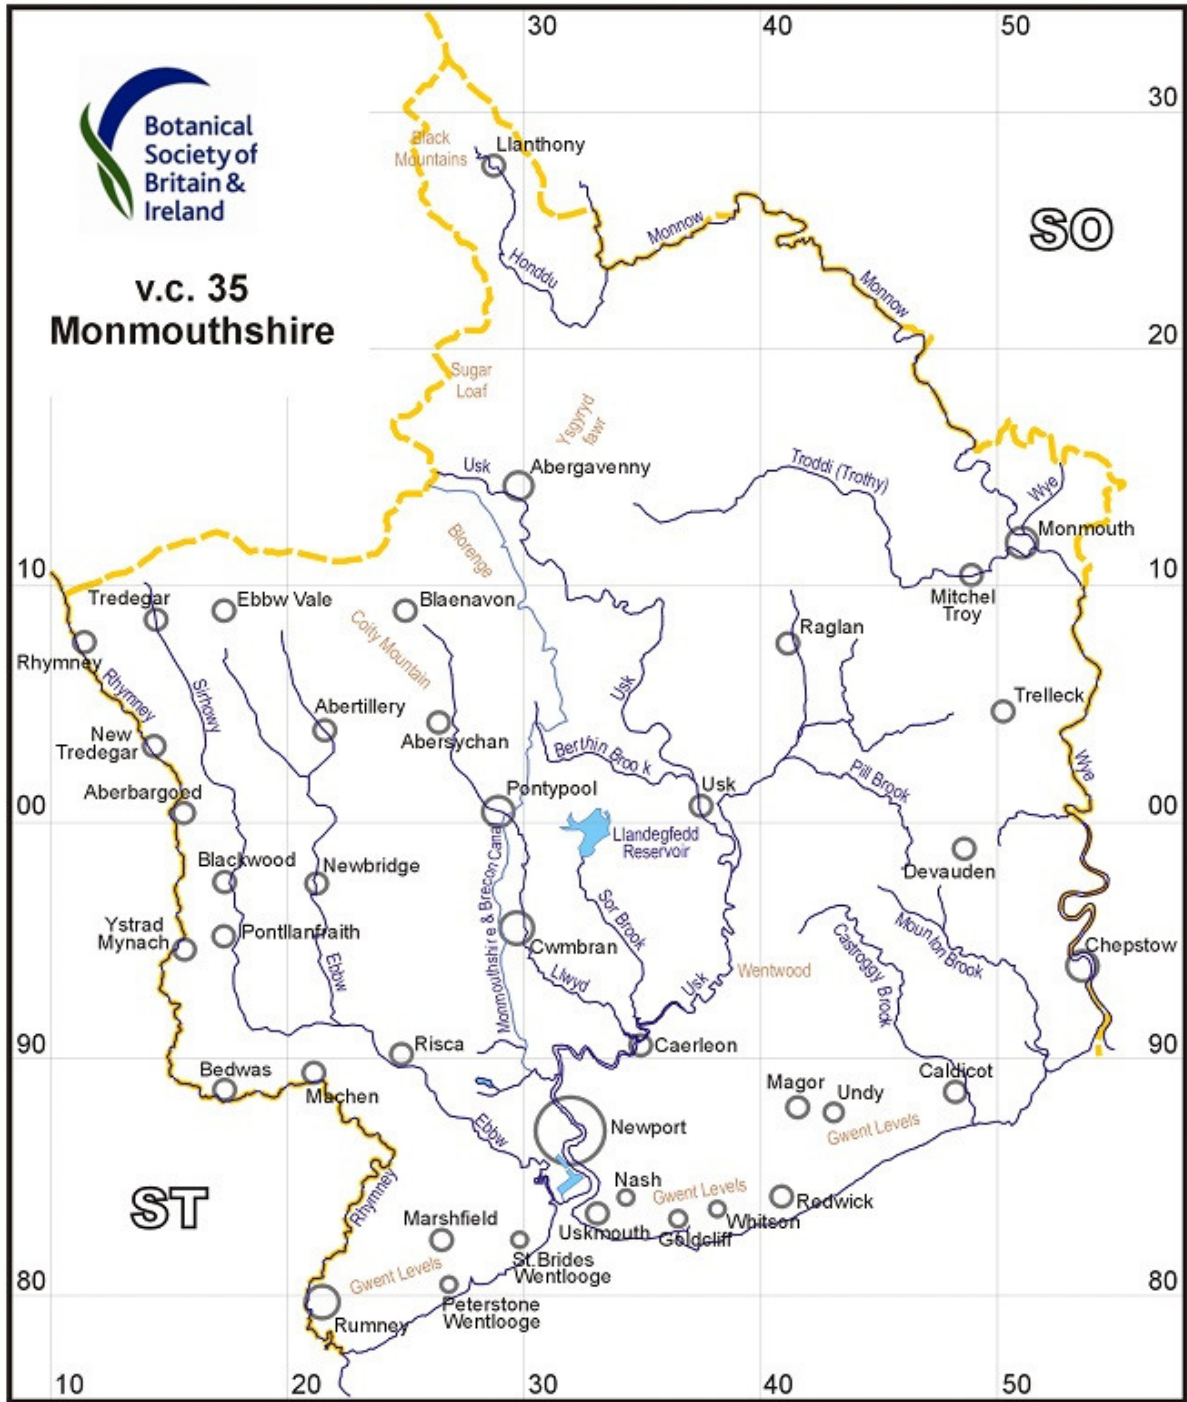

Monmouthshire County Rare Plant Register

Stephanie J. Tyler

Elsa Wood

August 2017

Cover: *Orobanche minor* – Common Broomrape or Gorfanhadlen. Image: Elsa Wood

v.c. 35
Monmouthshire

MONMOUTHSHIRE VICE-COUNTY 35 RARE PLANT REGISTER

Rare and Scarce species

In the RPR by Evans (2007) there are several species which have since been found to be more widespread in vc35 than previously thought. These, *Ranunculus lingua* Greater Spearwort (widely planted), *Iris foetidissima* Stinking Iris, *Echium vulgare* Viper's Bugloss, *Chrysosplenium alternifolium* Alternate-leaved Golden Saxifrage, *Crepis biennis* Rough Hawk's-beard, *Myriophyllum spicatum* Spiked Water-milfoil, *Samolus valerandi* Brookweed, *Frangula alnus* Alder Buckthorn, *Poa angustifolia* Narrow-leaved Meadow-grass, *Puccinellia distans* Reflexed Saltmarsh Grass and *Populus nigra ssp. betulifolia* Black Poplar are no longer included in this revised RPR as occur at more than 10 sites. Moreover, *Anacamptis pyramidalis* Pyramidal Orchid occurs at almost 40 sites.

Sites are based on actual sites e.g. a particular quarry or on an area within a 1km square or a tetrad. Species with a linear distribution such as *Crithmum maritimum* Rock Samphire are shown in a map form. So too are some widespread or locally widespread species such as *Spergula arvensis* Corn Spurrey and *Euphorbia serratula* Tintern Spurge.