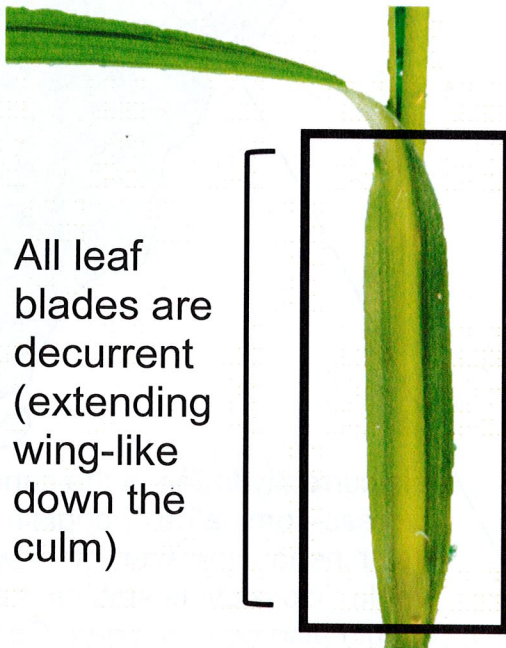

## Tropical nutrush *Scleria microcarpa*

*Scleria microcarpa* is a graminoid member of the Sedge family, Cyperaceae. This species is approximately 0.5 to 1.25 meters (1.6 - 4 feet) in height.

It is currently found in the canopied, cypress-dominated floodplain of Lake Hatchineha. However, other wetland areas would also provide suitable habitat, and should also be examined. Current research is investigating the most effective control methods.

To distinguish from other *Scleria* spp., look for **unprotected** achenes (fruit containing the seed)

Affonso et al. 2015

Affonso et al. 2015

All leaf blades are decurrent (extending wing-like down the culm)