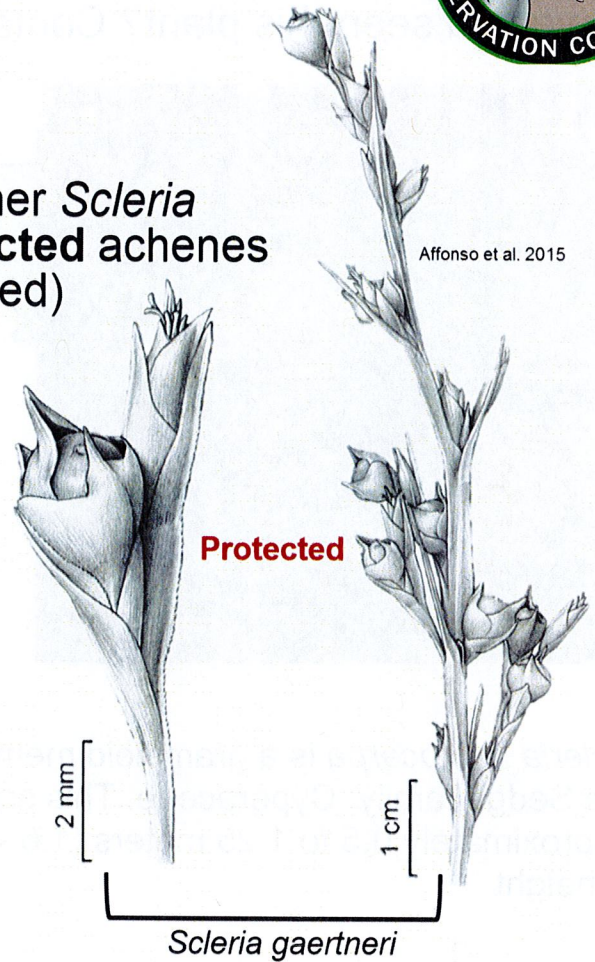

## Tropical nutrush *Scleria microcarpa*

*Scleria microcarpa* is a graminoid member of the Sedge family, Cyperaceae. This species is approximately 0.5 to 1.25 meters (1.6 - 4 feet) in height.

It is currently found in the canopied, cypress-dominated floodplain of Lake Hatchineha. However, other wetland areas would also provide suitable habitat, and should also be examined. Current research is investigating the most effective control methods.

# Tropical nutrush *Scleria microcarpa*

In Florida, 3 exotic species of *Scleria* can be found (*microcarpa*, *gaetneri*, and *lacustris*) and native *Scleria* species. Most *Scleria* species flower between May and November.

To distinguish from other *Scleria* spp., look for **unprotected** achenes (fruit containing the seed)

Affonso et al. 2015

Affonso et al. 2015

All leaf blades are decurrent (extending wing-like down the culm)