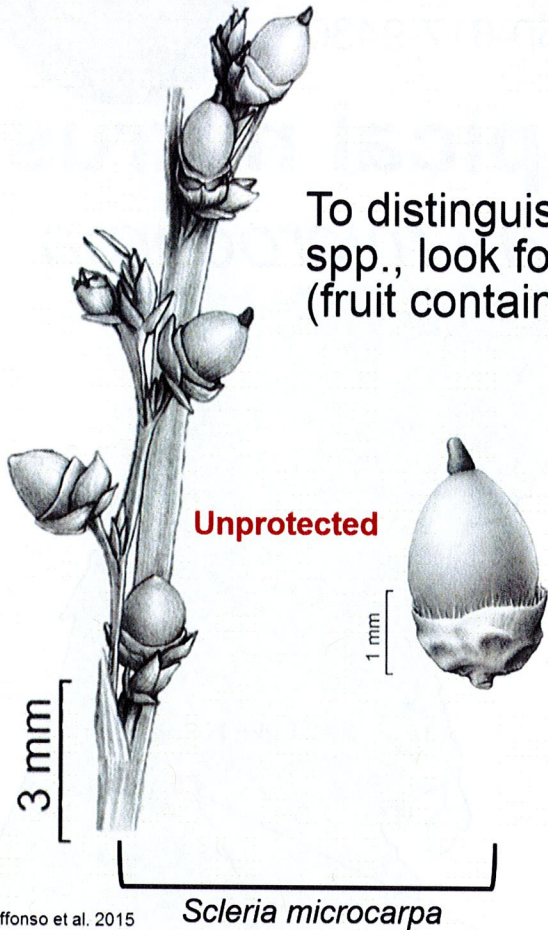

## Tropical nutrush *Scleria microcarpa*

*Scleria microcarpa* is a graminoid member of the Sedge family, Cyperaceae. This species is approximately 0.5 to 1.25 meters (1.6 - 4 feet) in height.

It is currently found in the canopied, cypress-dominated floodplain of Lake Hatchineha. However, other wetland areas would also provide suitable habitat, and should also be examined. Current research is investigating the most effective control methods.

To distinguish from other *Scleria* spp., look for **unprotected** achenes (fruit containing the seed)

Affonso et al. 2015

Affonso et al. 2015

All leaf blades are decurrent (extending wing-like down the culm)