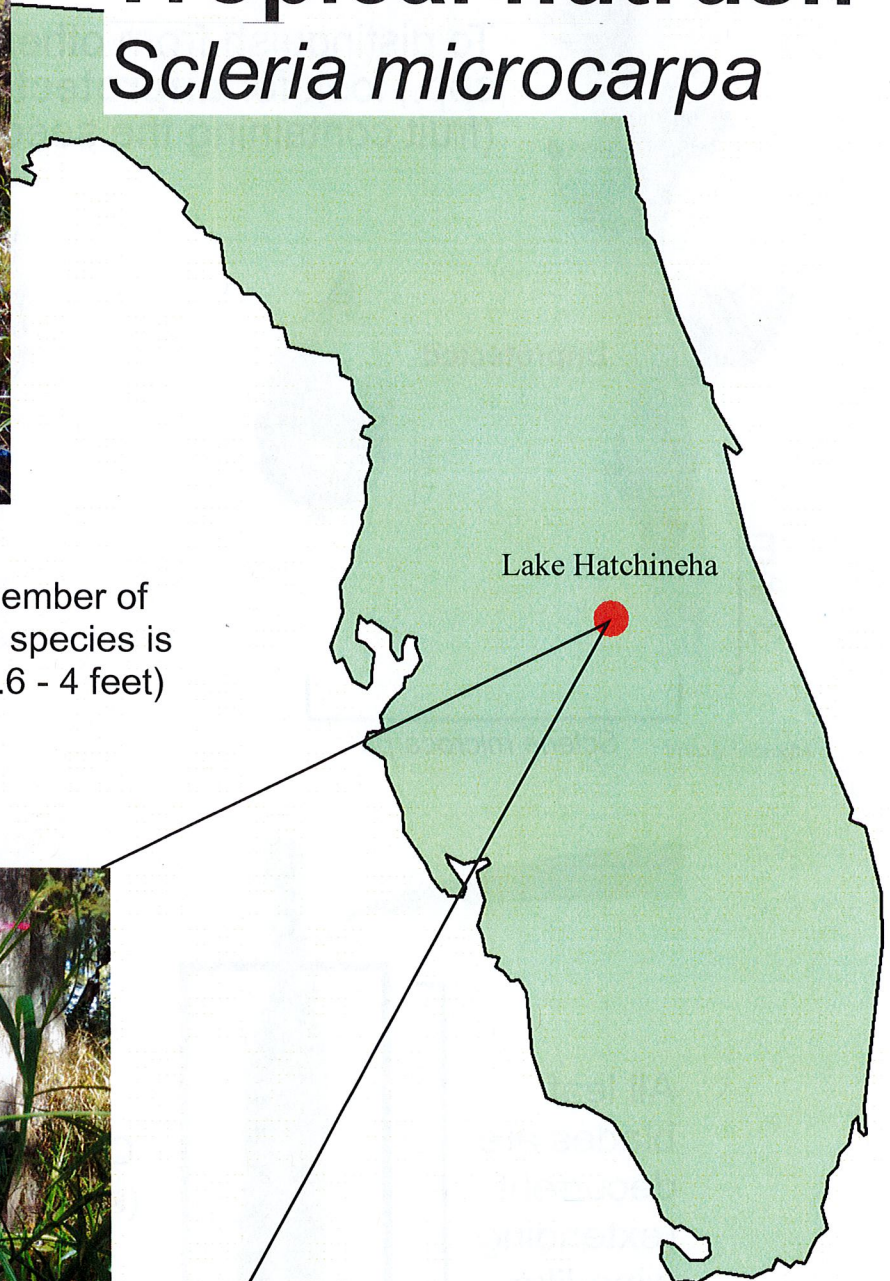

## Tropical nutrush *Scleria microcarpa*

*Scleria microcarpa* is a graminoid member of the Sedge family, Cyperaceae. This species is approximately 0.5 to 1.25 meters (1.6 - 4 feet) in height.

It is currently found in the canopied, cypress-dominated floodplain of Lake Hatchineha. However, other wetland areas would also provide suitable habitat, and should also be examined. Current research is investigating the most effective control methods.