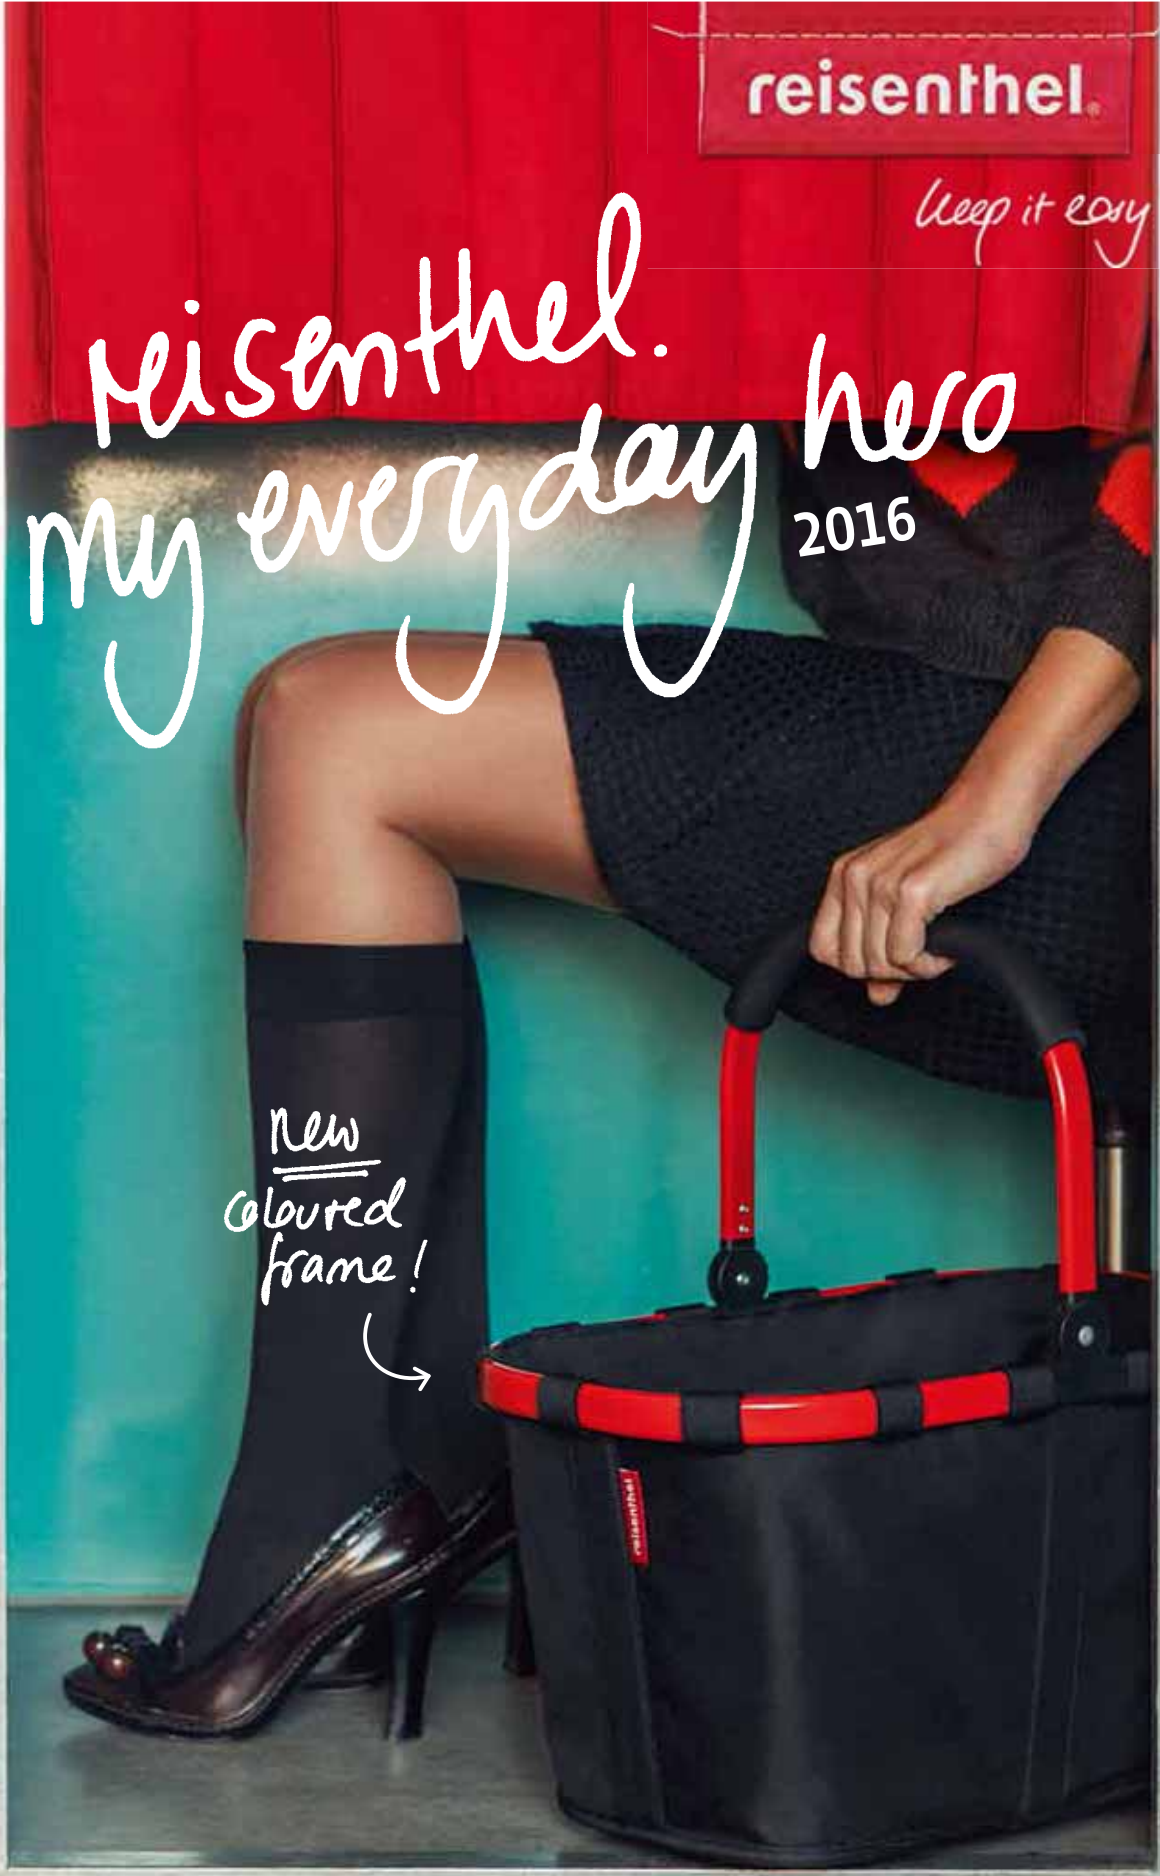

2016

grünes Licht:
Kabine frei

reisen^{thel}.

Keep it easy

reisen^{thel}.
my everyday hero
2016

New
coloured
frame!

reisen^{thel}®

Content