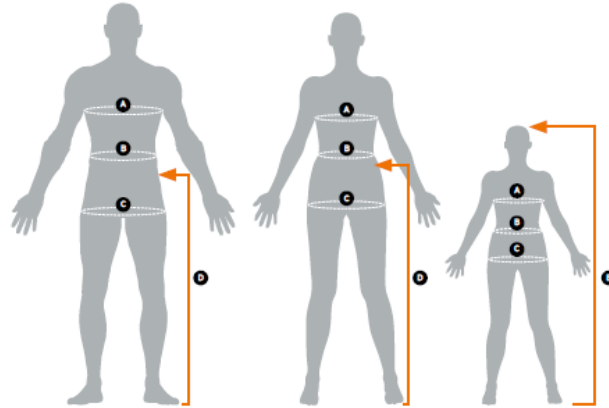

## SIZING CHART

### HOW TO MEASURE

- A** Chest circumference
- B** Waist circumference (at smallest waist point)
- C** Hip circumference
- D** Outside length (until hip bone)
- E** Total height

\* (only for softshells S - 2XL)

SIZING CHART MEN	44/46 XS	46/48 S	48/50 M	50/52 L	52/54 XL	54/56 2XL	56/58 3XL
<b>A</b> CHEST	89 - 93	94 - 98	99 - 103	104 - 108	109 - 113	114 - 119	120 - 126
<b>B</b> WAIST (at smallest waist point)	75 - 78	79 - 82	83 - 86	87 - 90	91 - 95	96 - 102	103 - 110
<b>C</b> HIP	93 - 96	97 - 100	101 - 104	105 - 108	109 - 112	113 - 117	119 - 123
<b>D</b> SIDE LENGTH (from hip bone)	98 - 99	100 - 101	102 - 103	104 - 105	106 - 107	108 - 109	110 - 111

## PANTS / INSEAM & OUTSEAM LENGTH OVERVIEW

Men: Size L / 50/52  
 Women: Size S / 36/38  
 Junior: Size 140

HOW TO MEASURE  
 Pants inseam length

Inseam length taken  
 from crotch until  
 bottom hem

LINE	Gender	SAP No.	Style Name FW 21/22	INSEAM length/cm	INSEAM length/inch	OUTSEAM length/cm	OUTSEAM length/inch
REBELS	M	821891	REBELS Pants M	80	31,5	109,5	43,1
PERFORMANCE	M	821621	SUMMIT Pants M	82	32,3	109	42,9
PERFORMANCE	M	821631	SUMMIT Pants ShortM	78	30,7	105	41,3
PERFORMANCE	M	821611	SPIRO Pants M	79	31,1	110	43,3
RACE	M	821641	RACE NOVA Pants M	80,5	31,7	110	43,3
RACE	M	821751	RACE TEAM Pants M	79,5	31,3	110	43,3
RACE	M	821910	RACE ZIP Pants M	79,5	31,3	109	42,9
RACE	M	821870	RACE Short M	28	11,0	56	22,0
REBELS	W	824781	REBELS Pants W	80,5	31,7	106	41,7
PERFORMANCE	W	824521	SIERRA Pants W	83	32,7	107	42,1
PERFORMANCE	W	824531	SIERRA Pants Short W	78,5	30,9	103	40,6
LEGACY/ PERFORMANCE	W	824111	JET Pants W	80	31,5	104,5	41,1
LEGACY/ PERFORMANCE	W	824511	JET Pants Short W	76	29,9	100,5	39,6
RACE	JR	826850	RACE Shorts JR	23	9,1	43,5	17,1
LEGACY	W	824921	EMERALD Pants Woman	80	31,5	109	42,9
LEGACY	W	824911	DIANA Overall Woman	82	32,3	110	43,3