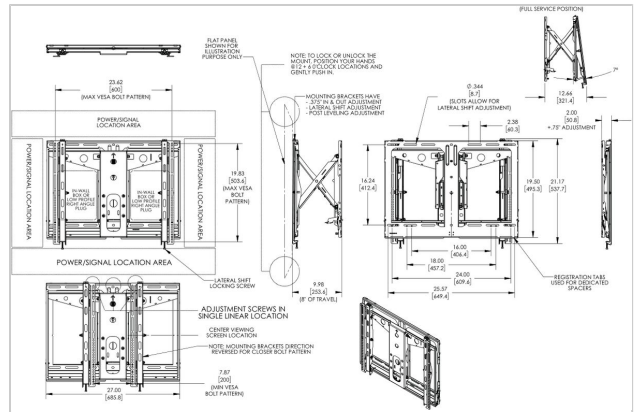

PFW 6880 Display Video Wall pop-out wall mount

Article number (SKU) 7368800
 Colour Black

PFW 6880 is a slim video wall pop-out mount with a distance between display and wall of only 50mm. It features a spring-loaded push to open release, by gently pushing on the display. Custom spacers to reduce installation time are available on request for the most used video wall displays.

Optional dedicated spacers dramatically reduce installation time. Spacers are available for the most used video wall displays or monitors.

PFW 6880 Display Video Wall pop-out wall mount

www.vogels.com

VOGEL'S HOLDING BV 2019 (c) All rights reserved.
Subject to printing errors, technical and price amendments.
Date:2020-05-20

Specifications

Product type number	PFW 6880
Article number (SKU)	7368800
Colour	Black
EAN single box	8712285329227
TÜV certified	Yes
Guarantee	5 years
Max. weight load (kg)	45.5
Max. height of interface (mm)	549
Max. width of interface (mm)	686
Max. distance to the wall (mm)	260
Max. horizontal hole pattern (mm)	600
Max. screen size (inch)	65
Max. vertical hole pattern (mm)	400
Min. distance to the wall (mm)	51
Min. horizontal hole pattern (mm)	200
Min. screen size (inch)	37
Min. vertical hole pattern (mm)	200
Orientation	Landscape
Service position	Yes