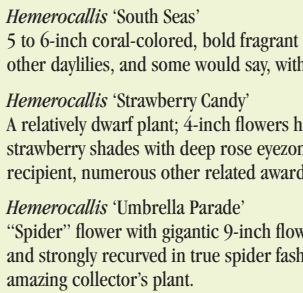

H. 'Lullaby Baby'

H. 'Strawberry Candy'

H. 'Mini Pearl'

H. 'Umbrella Parade'

H. 'Pandora's Box'

H. 'White Temptation'

Latin Name	Common Name	Mature Size	Light	Soil	Pot Size	Price
<i>Hemerocallis</i>	'Mini Pearl'	1.5	☉ ☁	🌱	2 g	\$12
An overall petite plant, with masses of 3-inch flowers in blush, apricot pink shades; early-mid season; excellent for borders and mass plantings.						
<i>Hemerocallis</i>	'Pandora's Box'	1.5	☉ ☁	🌱	2 g	\$12
4-inch fragrant flowers, predominantly cream with an intense purple eyezone; early-mid season; rebloomer; uniquely attractive recipient of an Award of Merit.						
<i>Hemerocallis</i>	'Persian Market'	2.25	☉ ☁	🌱	1 g	\$9
Enormous 7-inch, deep rose pink, fragrant flowers; mid-season; rebloomer; superb garden performer that produces an abundance of flower buds for long-term flowering; Honorable Mention recipient.						
<i>Hemerocallis</i>	'Prairie Blue Eyes'	2.5	☉ ☁	🌱	2 g	\$12
The closest to the elusive blue flowers yet, 5 inch wide flower in shades of lavender/ purple with a clear yellow throat; mid season; Award of Merit from the American Hemerocallis Society.						
<i>Hemerocallis</i>	'Red Ribbons'	3.5	☉ ☁	🌱	1 g	\$9
A "spider" flower having huge, ribbon-like petals of mainly red with a yellow throat; blooms measure 8 inches across; judged one of the best among spider-type daylilies.						
<i>Hemerocallis</i>	'Ruffled Apricot'	2.25	☉ ☁	🌱	2 g	\$12
Can a daylily get anymore popular than 'Ruffled Apricot'? Likely not! Robust, fragrant, 7-inch flowers in rich apricot shades; early-mid season; Stout Medal recipient with many other related awards.						
<i>Hemerocallis</i>	'Siloam Double Classic'	1.25	☉ ☁	🌱	1 g	\$9
5-inch double flowers on a dwarf plant; fluffy pink in color with lots of ruffled petals, and always a gardener favorite; early-mid season; winner not only of the Stout Medal but also the Plouf Fragrance Award from the American Hemerocallis Society.						
<i>Hemerocallis</i>	'South Seas'	2.5	☉ ☁	🌱	1 g	\$9
5 to 6-inch coral-colored, bold fragrant flowers; mid season; rebloomer; unlike most other daylilies, and some would say, with a glamorous appearance.						
<i>Hemerocallis</i>	'Strawberry Candy'	2	☉ ☁	🌱	1 g	\$9
A relatively dwarf plant; 4-inch flowers have a "ribbon candy" textural quality in strawberry shades with deep rose eyezone; early-mid season; rebloomer; Stout Medal recipient, numerous other related awards; consistent favorite with gardeners.						
<i>Hemerocallis</i>	'Umbrella Parade'	2.5	☉ ☁	🌱	1 g	\$9
"Spider" flower with gigantic 9-inch flowers; early season; rebloomer; petals are narrow and strongly recurved in true spider fashion, with alternating petals of gold and purple; amazing collector's plant.						
<i>Hemerocallis</i>	'White Temptation'	2.75	☉ ☁	🌱	1 g	\$9
About as white a daylily as you'll ever get; 5-inch near-white flowers with faint yellow throat; mid season; Award of Merit recipient.						