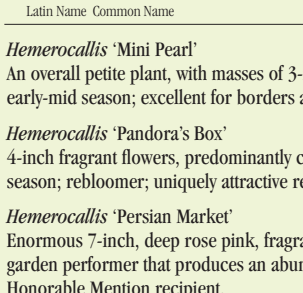

H. 'Lullaby Baby'

H. 'Strawberry Candy'

H. 'Mini Pearl'

H. 'Umbrella Parade'

H. 'Pandora's Box'

H. 'White Temptation'

Latin Name	Common Name	Mature Size	Light	Soil	Pot Size	Price
<i>Hemerocallis</i>	'Mini Pearl'	1.5	☉ ☁	🌱	2 g	\$12
An overall petite plant, with masses of 3-inch flowers in blush, apricot pink shades; early-mid season; excellent for borders and mass plantings.						
<i>Hemerocallis</i>	'Pandora's Box'	1.5	☉ ☁	🌱	2 g	\$12
4-inch fragrant flowers, predominantly cream with an intense purple eyezone; early-mid season; rebloomer; uniquely attractive recipient of an Award of Merit.						
<i>Hemerocallis</i>	'Persian Market'	2.25	☉ ☁	🌱	1 g	\$9
Enormous 7-inch, deep rose pink, fragrant flowers; mid-season; rebloomer; superb garden performer that produces an abundance of flower buds for long-term flowering; Honorable Mention recipient.						
<i>Hemerocallis</i>	'Prairie Blue Eyes'	2.5	☉ ☁	🌱	2 g	\$12
The closest to the elusive blue flowers yet, 5 inch wide flower in shades of lavender/ purple with a clear yellow throat; mid season; Award of Merit from the American Hemerocallis Society.						
<i>Hemerocallis</i>	'Red Ribbons'	3.5	☉ ☁	🌱	1 g	\$9
A "spider" flower having huge, ribbon-like petals of mainly red with a yellow throat; blooms measure 8 inches across; judged one of the best among spider-type daylilies.						
<i>Hemerocallis</i>	'Ruffled Apricot'	2.25	☉ ☁	🌱	2 g	\$12
Can a daylily get anymore popular than 'Ruffled Apricot'? Likely not! Robust, fragrant, 7-inch flowers in rich apricot shades; early-mid season; Stout Medal recipient with many other related awards.						
<i>Hemerocallis</i>	'Siloam Double Classic'	1.25	☉ ☁	🌱	1 g	\$9
5-inch double flowers on a dwarf plant; fluffy pink in color with lots of ruffled petals, and always a gardener favorite; early-mid season; winner not only of the Stout Medal but also the Plouf Fragrance Award from the American Hemerocallis Society.						
<i>Hemerocallis</i>	'South Seas'	2.5	☉ ☁	🌱	1 g	\$9
5 to 6-inch coral-colored, bold fragrant flowers; mid season; rebloomer; unlike most other daylilies, and some would say, with a glamorous appearance.						
<i>Hemerocallis</i>	'Strawberry Candy'	2	☉ ☁	🌱	1 g	\$9
A relatively dwarf plant; 4-inch flowers have a "ribbon candy" textural quality in strawberry shades with deep rose eyezone; early-mid season; rebloomer; Stout Medal recipient, numerous other related awards; consistent favorite with gardeners.						
<i>Hemerocallis</i>	'Umbrella Parade'	2.5	☉ ☁	🌱	1 g	\$9
"Spider" flower with gigantic 9-inch flowers; early season; rebloomer; petals are narrow and strongly recurved in true spider fashion, with alternating petals of gold and purple; amazing collector's plant.						
<i>Hemerocallis</i>	'White Temptation'	2.75	☉ ☁	🌱	1 g	\$9
About as white a daylily as you'll ever get; 5-inch near-white flowers with faint yellow throat; mid season; Award of Merit recipient.						