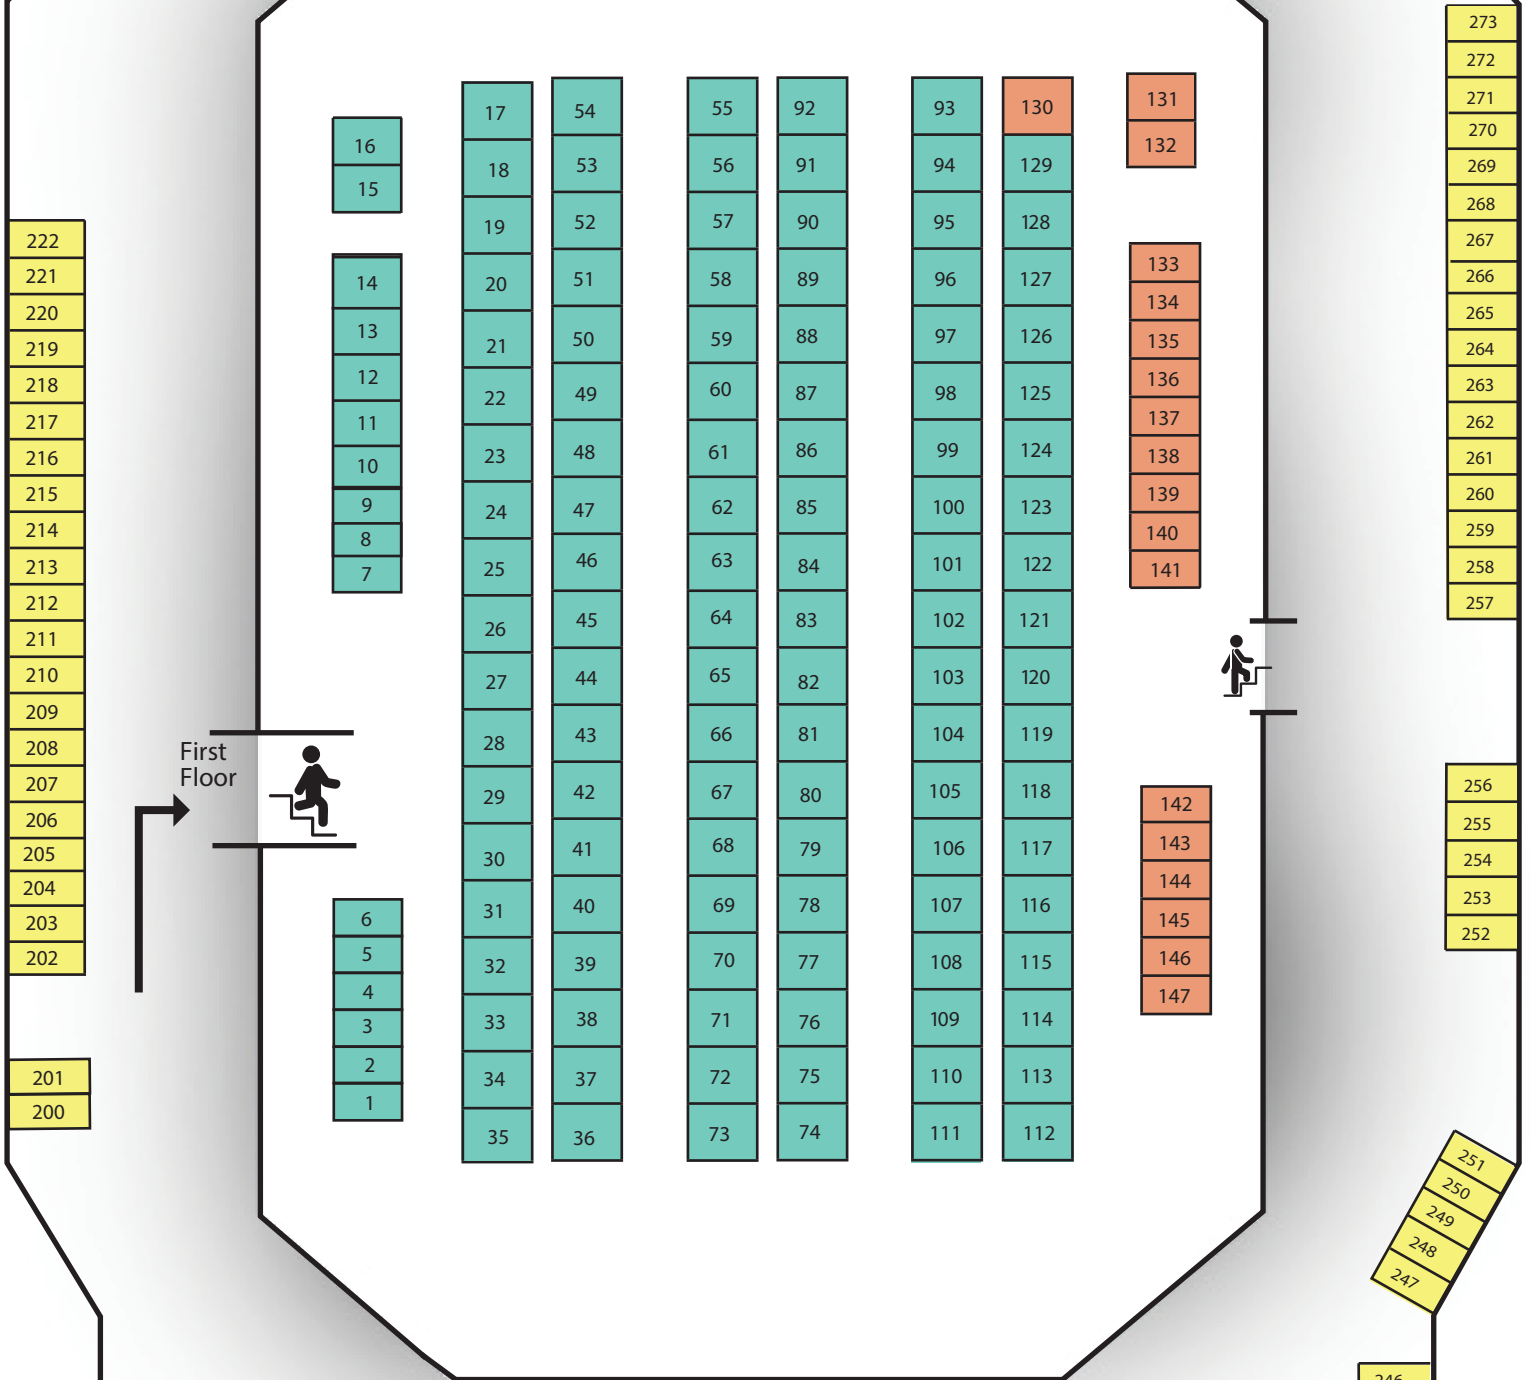

**FOR THE LATEST CAREER SERVICES
EVENTS AND WORKSHOPS**

Thank you to our employer sponsors!

PEGASUS LEVEL

GOLD LEVEL

BLACK LEVEL

Spring 2022 Career Expo

■ All Majors
 ■ Engineering
 ■ Accounting

First Floor