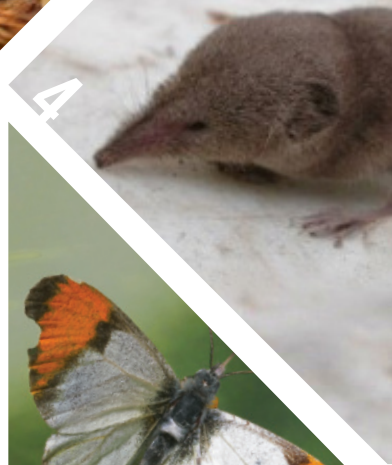

CATALINA ISLAND ENDEMIC SPECIES

MAMMALS

5 Sub-Species

- 1 Catalina ground squirrel (*Spermophilus beecheyi nesioticus*)
- 2 Catalina Island harvest mouse (*Reithrodontomys megalotis catalinae*)
- 3 Catalina Island deer mouse (*Peromyscus maniculatus catalinae*)
- 4 Catalina Island shrew (*Sorex ornatus willetti*)
- 5 Catalina Island fox (*Urocyon littoralis catalinae*)

INVERTEBRATES

45+ species and sub-species

1 fly	2 centipedes	4 crickets
1 walking stick	2 millipedes	5 bees
1 spider	3 moths	6 snails
2 ants	3 butterflies	15 beetles

- 6 Catalina orange-tip butterfly (*Anthocharis cethura catalina*)
- 7 Darkling Beetle (*Eleodes omissa catalinae*)
- 8 Catalina Walking Stick (*Pseudosermyle catalinae*)
- 9 Catalina mountain snail (*Radiocentrum avalonense*)
- 10 Jerusalem cricket (*Stenopelmatus n. spp.*)