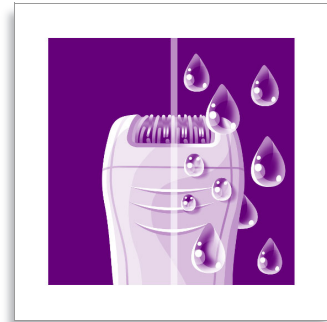

Philips SatinPerfect
Epilator

Wet & Dry

with shaving head

HP6577/00

Reveal your skin's perfection

with Skin Perfect system

Philips SatinPerfect with SkinPerfect system removes even fine, short hairs while protecting the skin. Wet&Dry, for a comfortable use during your shower routine. Includes shaving head with trimming comb.

Beautiful skin

- Hypoallergenic, silver-ion discs maximize skin hygiene

Smooth skin

- Gentle tweezing discs remove hair without pulling skin
- Ceramic textured discs remove even fine, short hairs
- Wide head for optimal hair removal in one stroke
- Active lift and massage attachment removes flat-lying hairs

Comfortable epilation

- Cordless
- Wet & Dry for use in and out of the shower

Sensitive area solutions

- Shaving head perfectly follows contours for a smooth shave

PHILIPS

sense and simplicity

Highlights

Ceramic textured discs

Ceramic textured discs gently remove even finest hair

Hypoallergenic discs

Hypoallergenic, silver-ion discs maximize skin hygiene

Wet & Dry

For wet and dry usage.

Wide head

Extra wide epilation head for optimal hair removal in one stroke for long lasting and super smooth results in minutes