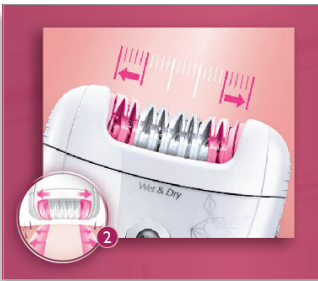

Comfortable epilation

- Cordless
- Wet & Dry for use in and out of the shower

Sensitive area solutions

- Shaving head perfectly follows contours for a smooth shave

PHILIPS

sense and simplicity

Highlights

Ceramic textured discs

Ceramic textured discs gently remove even finest hair

Hypoallergenic discs

Hypoallergenic, silver-ion discs maximize skin hygiene

Wet & Dry

For wet and dry usage.

Wide head

Extra wide epilation head for optimal hair removal in one stroke for long lasting and super smooth results in minutes

Active hair lift attachment

Active hair lift and massage attachment removes fine, flat-lying hairs and soothes the skin

Shaving head with comb

Shaving head attachment perfectly follows contours of your bikini line or underarms for a close and smooth shave. Comes with additional comb to cut longer hairs before epilation or to trim your bikini area.

Comfortable epilation

- Cordless

Ease of use

- Wet and dry use

Technical specifications

- Number of catching points: 32
- Number of discs: 17
- Pulling actions/second speed 1: 1173
- Pulling actions/second speed 2: 1360
- Voltage: 13 400mA V