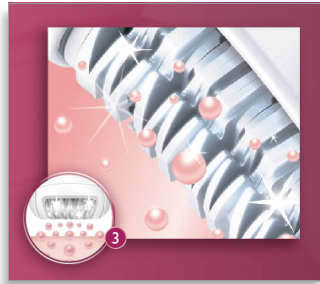

Philips SatinPerfect
Epilator

Wet & Dry

with shaving head

HP6577/00

Reveal your skin's perfection

with Skin Perfect system

Philips SatinPerfect with SkinPerfect system removes even fine, short hairs while protecting the skin. Wet&Dry, for a comfortable use during your shower routine. Includes shaving head with trimming comb.

Beautiful skin

- Hypoallergenic, silver-ion discs maximize skin hygiene

Smooth skin

- Gentle tweezing discs remove hair without pulling skin
- Ceramic textured discs remove even fine, short hairs
- Wide head for optimal hair removal in one stroke
- Active lift and massage attachment removes flat-lying hairs

Comfortable epilation

- Cordless
- Wet & Dry for use in and out of the shower

Sensitive area solutions

- Shaving head perfectly follows contours for a smooth shave

PHILIPS

sense and simplicity

Highlights

Ceramic textured discs

Ceramic textured discs gently remove even finest hair

Hypoallergenic discs

Hypoallergenic, silver-ion discs maximize skin hygiene

Wet & Dry

For wet and dry usage.

Wide head

Extra wide epilation head for optimal hair removal in one stroke for long lasting and super smooth results in minutes