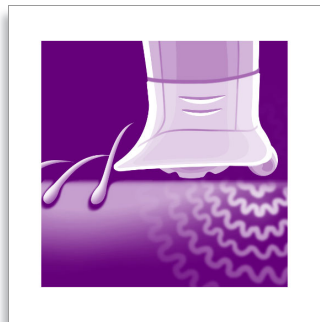

Comfortable epilation

- Cordless
- Wet & Dry for use in and out of the shower

Sensitive area solutions

- Shaving head perfectly follows contours for a smooth shave

PHILIPS

sense and simplicity

Highlights

Ceramic textured discs

Ceramic textured discs gently remove even finest hair

Hypoallergenic discs

Hypoallergenic, silver-ion discs maximize skin hygiene

Wet & Dry

For wet and dry usage.

Wide head

Extra wide epilation head for optimal hair removal in one stroke for long lasting and super smooth results in minutes

Active hair lift attachment

Active hair lift and massage attachment removes fine, flat-lying hairs and soothes the skin

Shaving head with comb

Shaving head attachment perfectly follows contours of your bikini line or underarms for a close and smooth shave. Comes with additional comb to cut longer hairs before epilation or to trim your bikini area.

Gentle tweezing discs

Gentle tweezing discs remove hair without pulling the skin

Specifications

Features

- 2 speed settings

Accessories

- Cleaning brush
- Detachable shaving head
- Opti-light
- Storage pouch