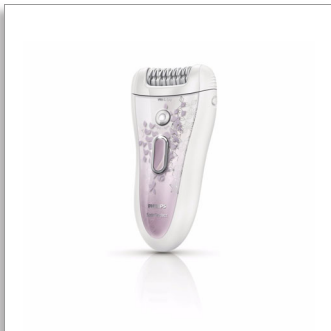

Philips SatinPerfect
Epilator

Wet & Dry

with shaving head

HP6577/00

Reveal your skin's perfection

with Skin Perfect system

Philips SatinPerfect with SkinPerfect system removes even fine, short hairs while protecting the skin. Wet&Dry, for a comfortable use during your shower routine. Includes shaving head with trimming comb.

Beautiful skin

- Hypoallergenic, silver-ion discs maximize skin hygiene

Smooth skin

- Gentle tweezing discs remove hair without pulling skin
- Ceramic textured discs remove even fine, short hairs
- Wide head for optimal hair removal in one stroke
- Active lift and massage attachment removes flat-lying hairs

Comfortable epilation

- Cordless
- Wet & Dry for use in and out of the shower

Sensitive area solutions

- Shaving head perfectly follows contours for a smooth shave

PHILIPS

sense and simplicity

Highlights

Ceramic textured discs

Ceramic textured discs gently remove even finest hair

Hypoallergenic discs

Hypoallergenic, silver-ion discs maximize skin hygiene

Wet & Dry

For wet and dry usage.

Wide head

Extra wide epilation head for optimal hair removal in one stroke for long lasting and super smooth results in minutes