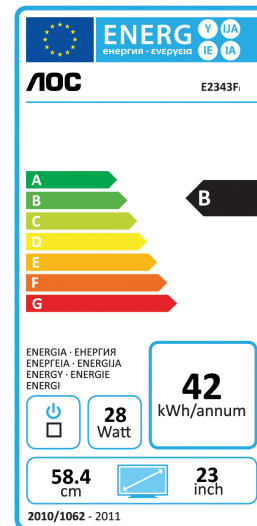

myStage - e2343Fi

58.4cm (23") LED MONITOR

Line:

Line:	Style
Paneltype:	WLED
Monitor Size:	23"
Visible Screen Size:	58.4cm
Screen Format:	16:9
Brightness:	250 (typ) cd/m ²
Contrast Ratio Dynamic:	20.000.000:1 (DCR)
Contrast Ratio Typical:	1.000:1
Pixel / Dot / Pitch:	0.265 (H) x 0.265 (V)
Display Area:	509.76 (H) x 286.74 (V)
Viewing Angle:	170° / 160° (CR ? 10)
Response Time:	2 ms GtG

Scanning Frequency:

Scanning Frequency:	H:64 ~ 86 KHz, V:50 ~ 85 Hz
Pixel Frequency:	148.5 MHz

Resolution:

Maximum Resolution:	1920 x 1080@60 Hz
Recommend Resolution:	1920 x 1080@60 Hz
Colors:	16.7 M
HDCP compatible:	Yes

Connectors:

D-Sub 15 pin:	Yes
DVI-D 24-pin:	No
HDMI:	Yes
Display Port Input:	No

Power:

Power Source:	110 ~ 240 VAC, 50 / 60 Hz
Power Consumption:	On: 26W, Standby: <0.5W, Off: <0.5W

AOC

myStage - e2343Fi

58.4cm (23") LED MONITOR

Tuner System:

-

Other Features:

Plug & Play:	DDC1 / 2B / CI VESA DDC2B?
User Control:	Source / Auto, left / Eco, Right / Volume, Menu, Power
OSD Languages:	15
Speaker:	Yes
Wallmount:	No
Height adjustment:	No
Pivot:	No
Swivel:	No
Regulations:	Energy Star 5.0 FCC ISO 9241-307 RoHS TÜV-Bauart TCO 5.0 CE GOST EuP NRTL
Other Features:	-5/18 Tilt 5:4 switch DCR Eco Mode e-Saver i-Menu iPhone docking Station Kensington Security Lock Low-Power Off Timer Premium Speaker (2x 5W) Screen+ Touch Key Ultra Slim USB (up)