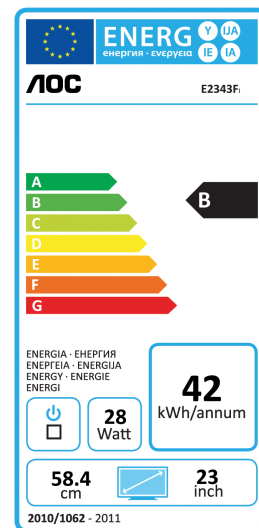

AOC

myStage - e2343Fi

58.4cm (23") LED MONITOR

Tuner System:

-

Other Features:

Plug & Play:	DDC1 / 2B / CI VESA DDC2B?
User Control:	Source / Auto, left / Eco, Right / Volume, Menu, Power
OSD Languages:	15
Speaker:	Yes
Wallmount:	No
Height adjustment:	No
Pivot:	No
Swivel:	No
Regulations:	Energy Star 5.0 FCC ISO 9241-307 RoHS TÜV-Bauart TCO 5.0 CE GOST EuP NRTL
Other Features:	-5/18 Tilt 5:4 switch DCR Eco Mode e-Saver i-Menu iPhone docking Station Kensington Security Lock Low-Power Off Timer Premium Speaker (2x 5W) Screen+ Touch Key Ultra Slim USB (up)

Accessories:

Accessories:	Power cable D-Sub cable HDMI cable Audio cable Driver CD

Dimensions:

Dimensions (WxHxD):	547.2 x 426.7 x 204.32
Weight:	2.85 kg w/o packaging // 3.62 kg w/ packaging

Accessories: